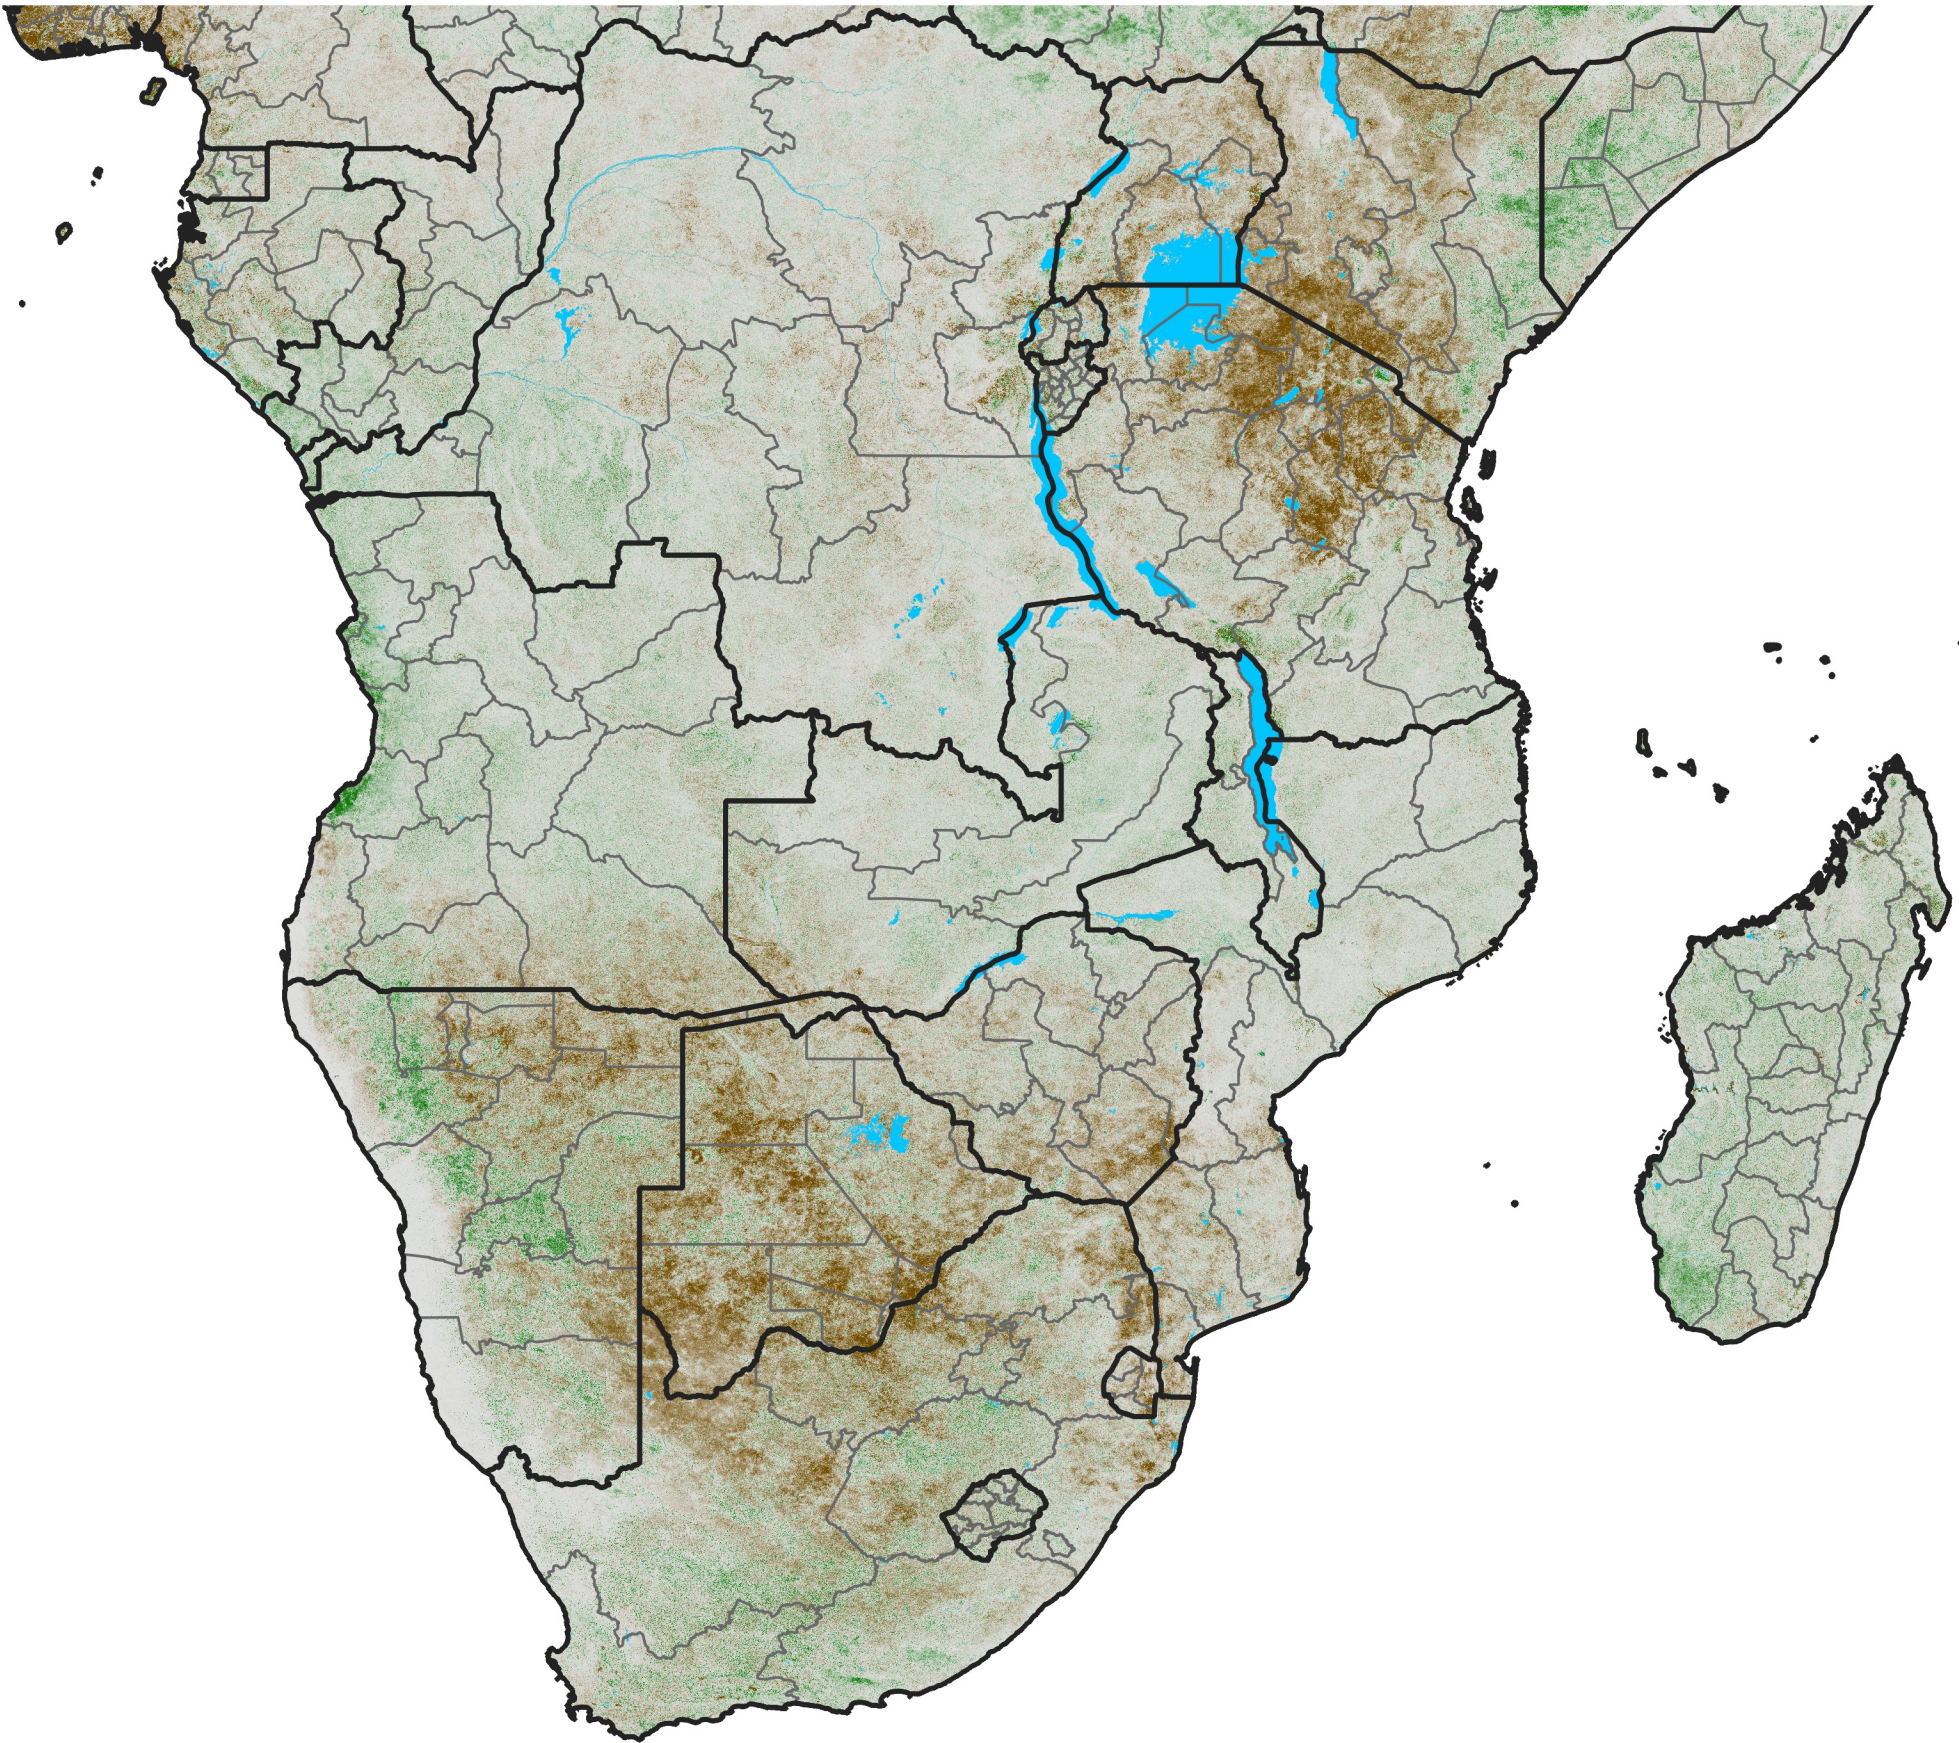

Southern Africa

NDVI Anomaly

2015 minus Mean (2012 - 2021)

Period 19 / Mar 26 - Apr 05, 2015

NDVI Anomaly

< -0.3 -0.2 -0.1 -0.05 0.05 0.1 0.2 >0.3

Negative

No Difference