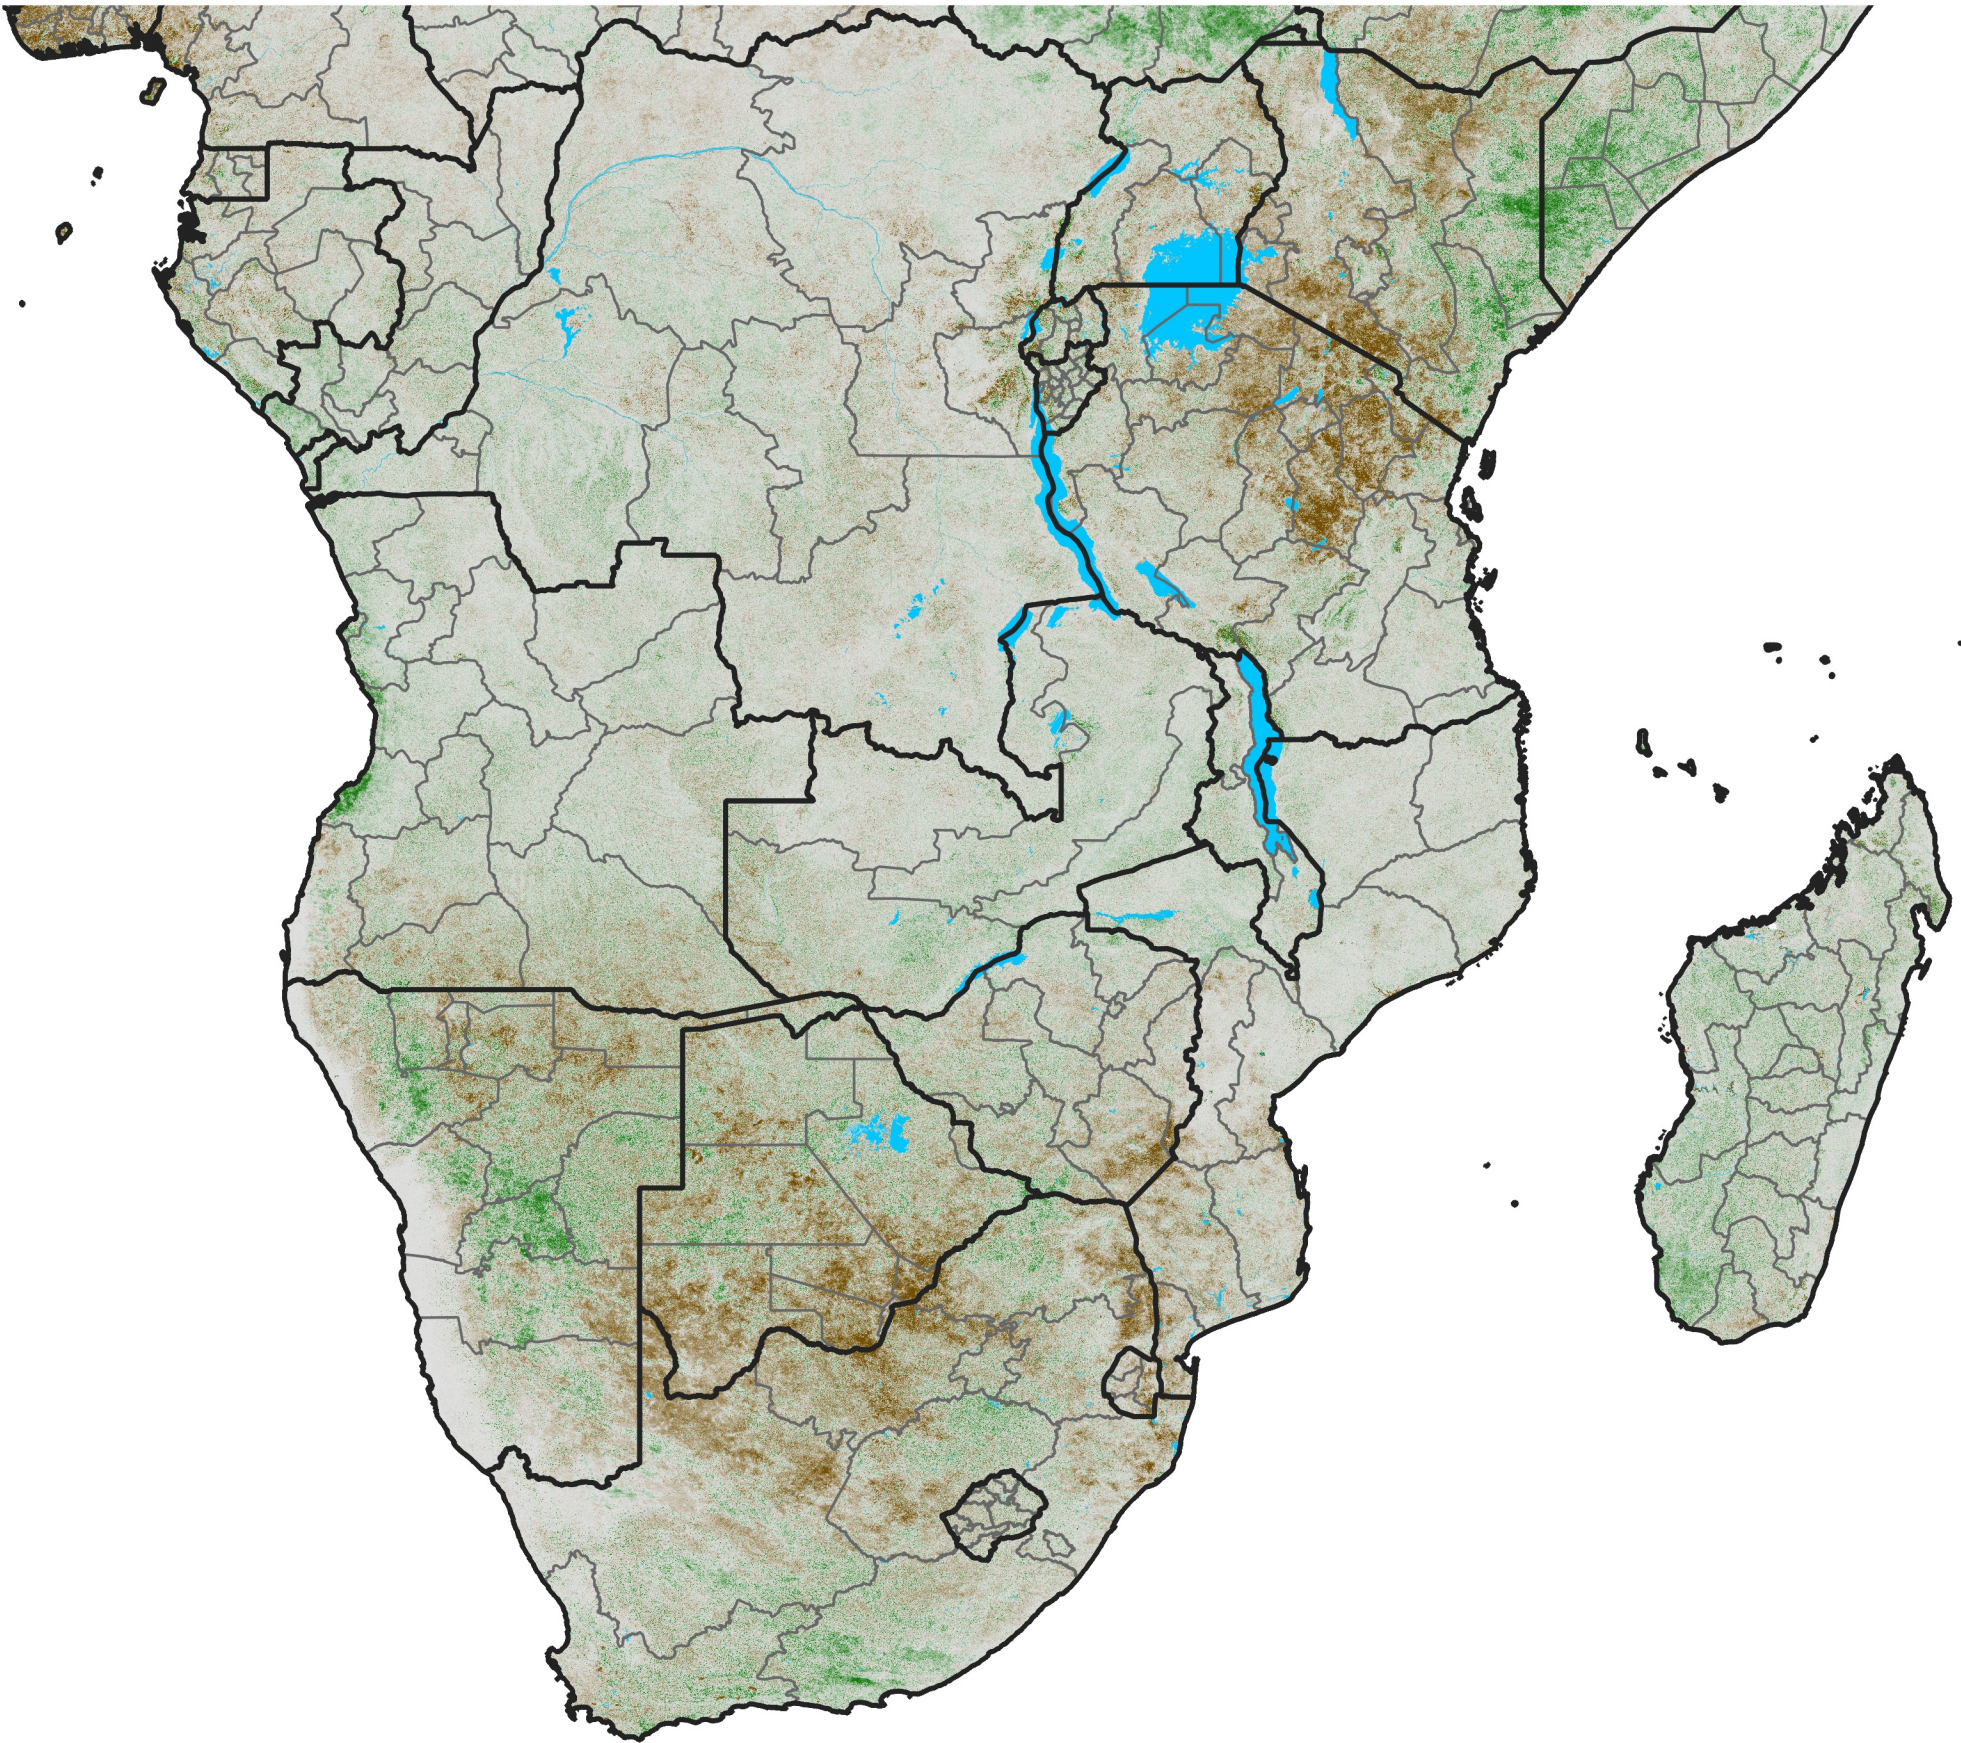

Southern Africa

NDVI Anomaly

2015 minus Mean (2012 - 2021)

Period 21 / Apr 06 - 15, 2015

NDVI Anomaly

< -0.3 -0.2 -0.1 -0.05 0.05 0.1 0.2 >0.3

Negative

No Difference