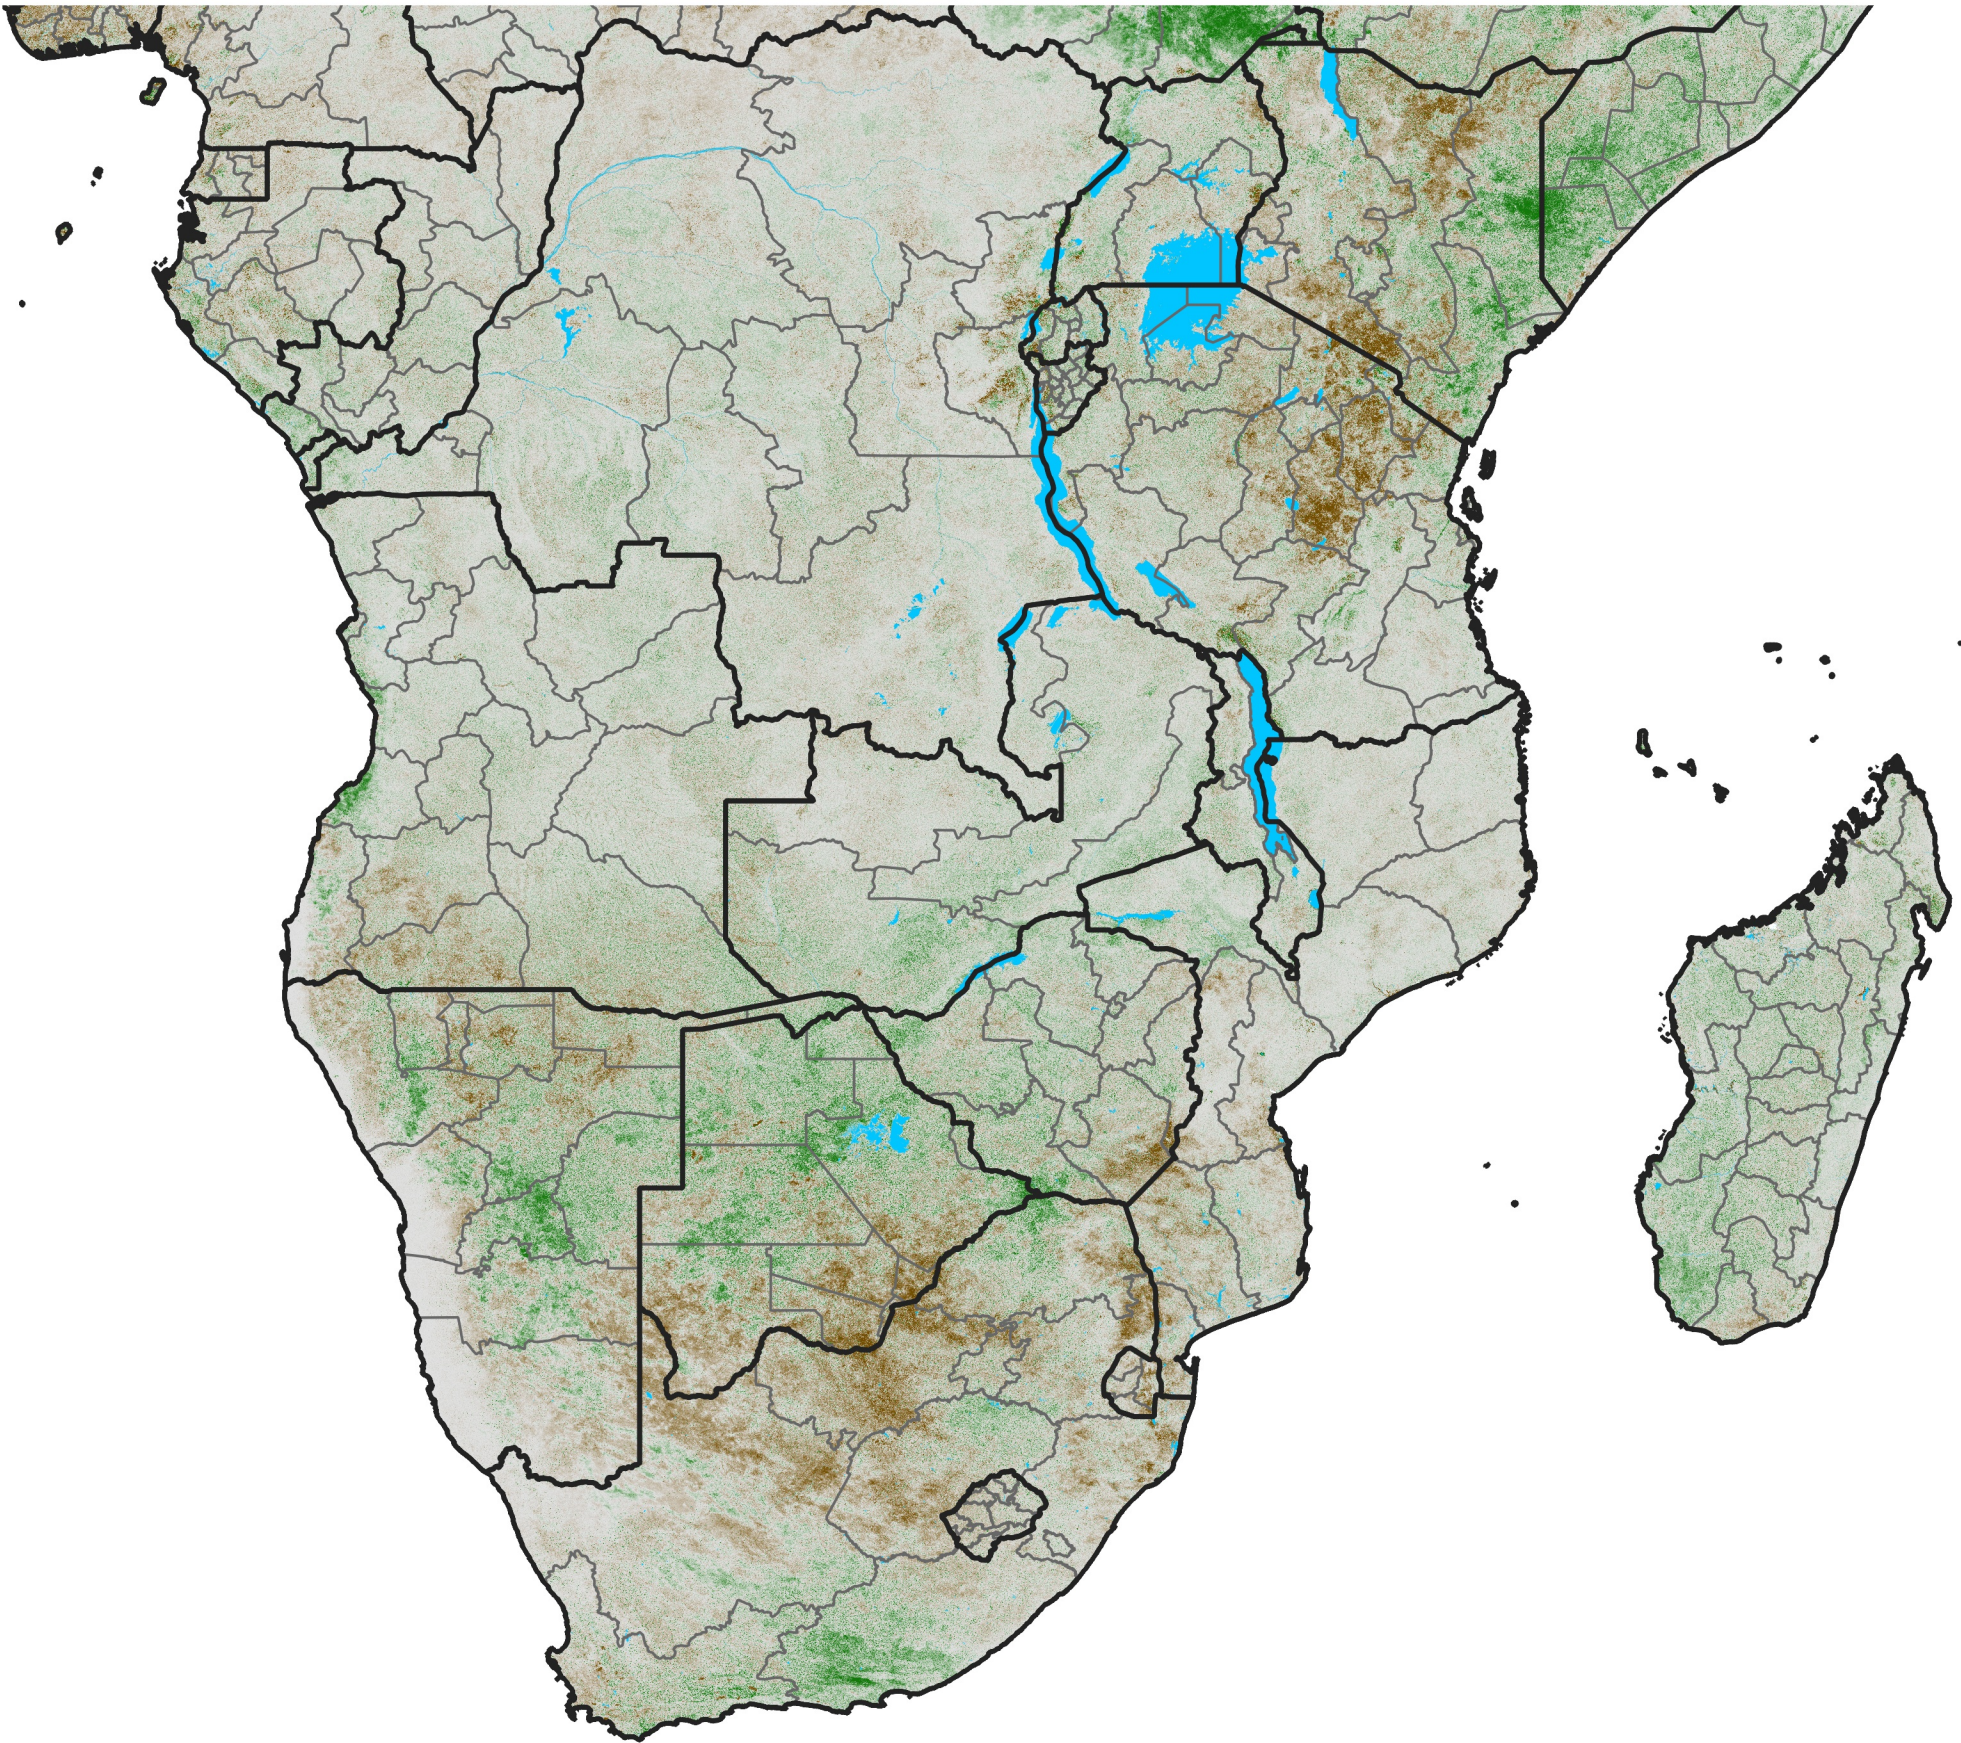

Southern Africa

NDVI Anomaly

2015 minus Mean (2012 - 2021)

Period 23 / Apr 16 - 25, 2015

NDVI Anomaly

< -0.3 -0.2 -0.1 -0.05 0.05 0.1 0.2 >0.3

Negative

No Difference