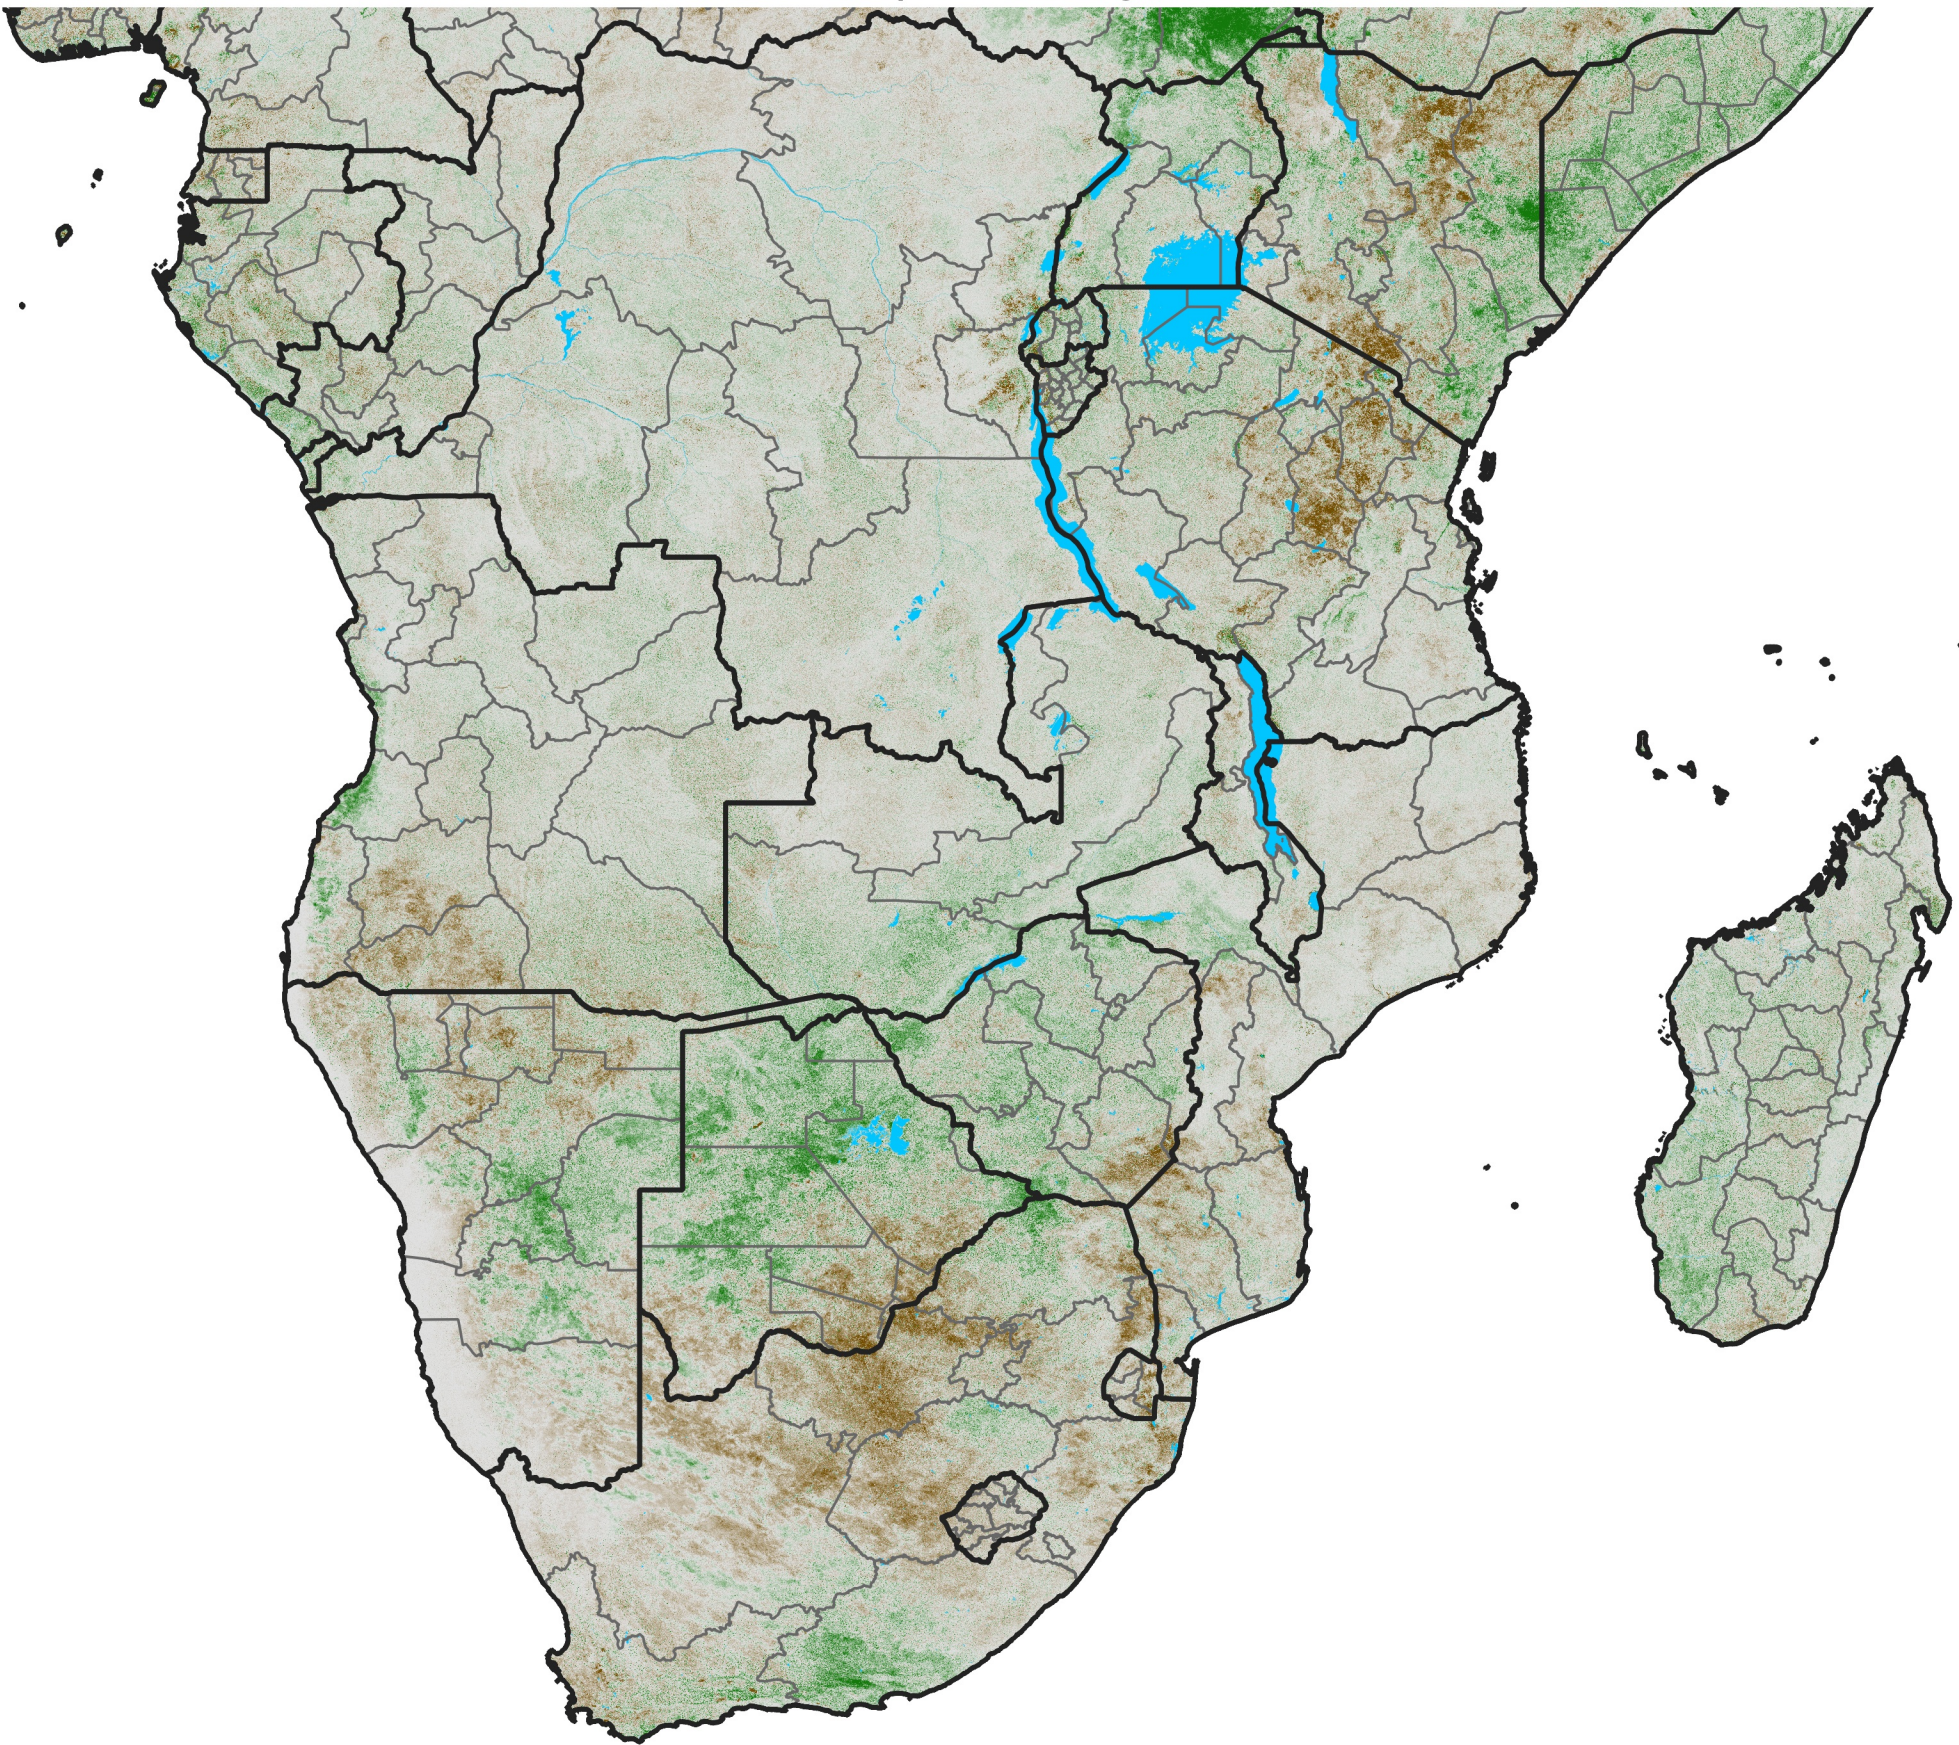

Southern Africa

NDVI Anomaly

2015 minus Mean (2012 - 2021)

Period 25 / Apr 26 - May 05, 2015

NDVI Anomaly

<math>< -0.3</math> -0.2 -0.1 -0.05 0.05 0.1 0.2 > 0.3

Negative

No Difference