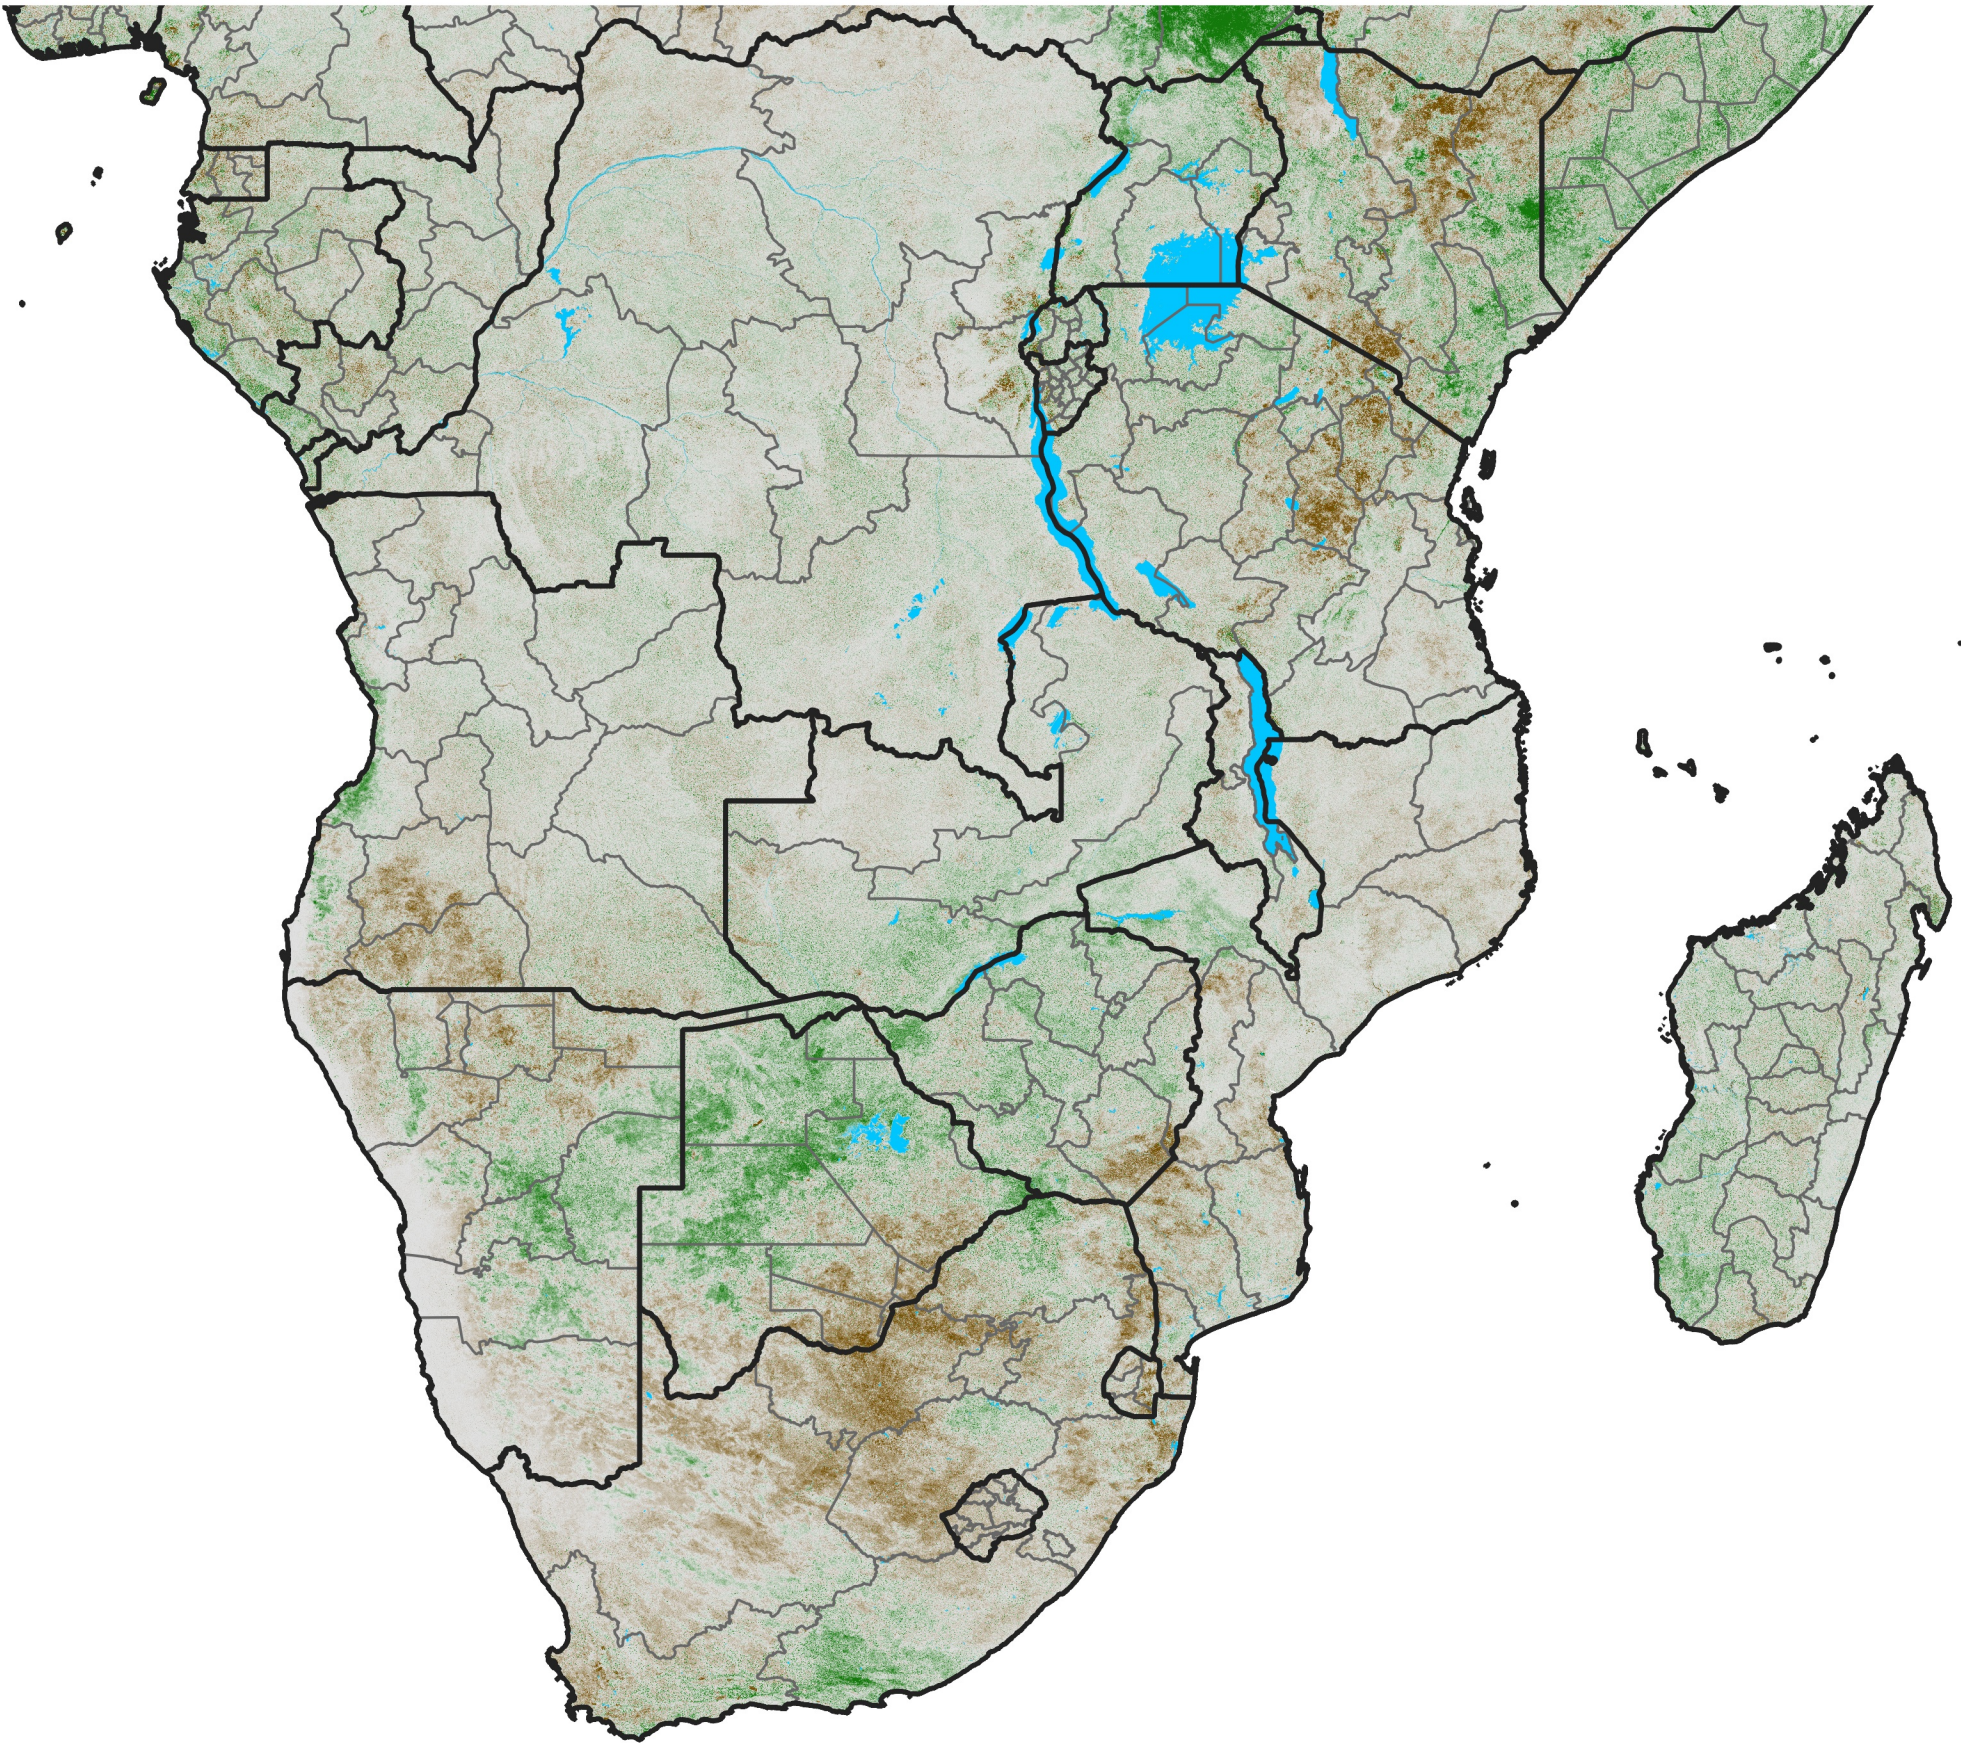

# Southern Africa

## NDVI Anomaly

2015 minus Mean (2012 - 2021)

Period 26 / May 01 - 10, 2015