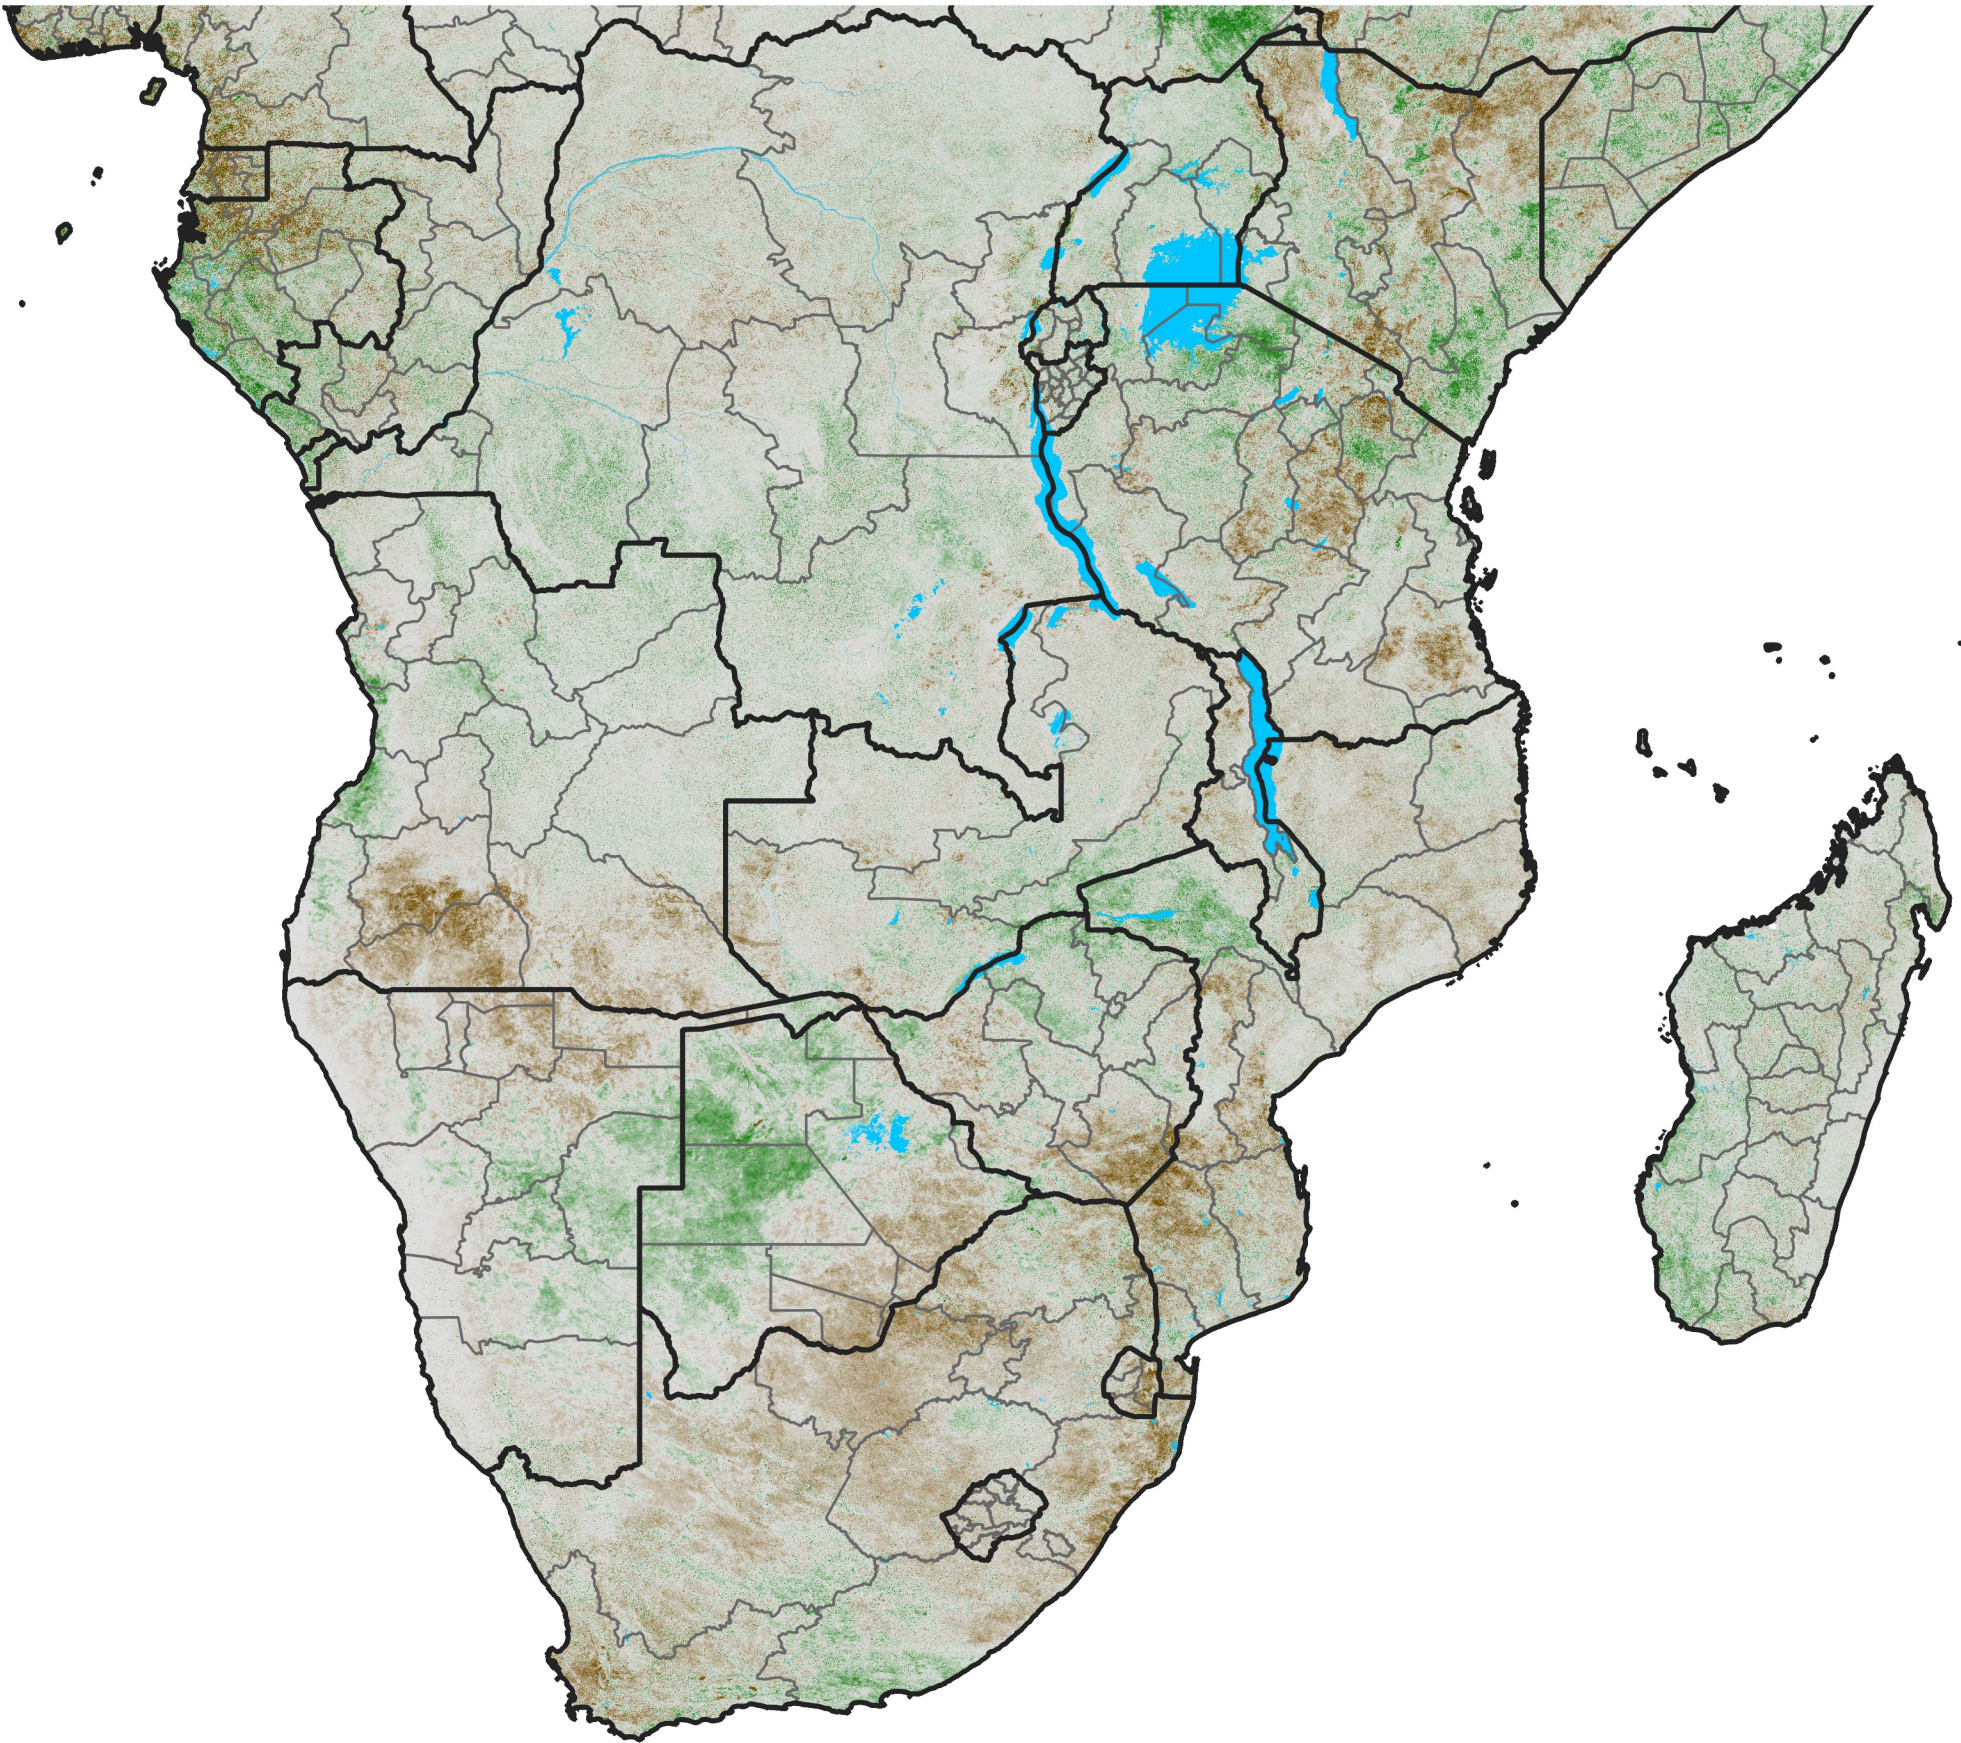

# Southern Africa

## NDVI Anomaly

2015 minus Mean (2012 - 2021)

Period 32 / Jun 01 - 10, 2015

### NDVI Anomaly

< -0.3   -0.2   -0.1   -0.05   0.05   0.1   0.2   >0.3

Negative

No Difference

Positive