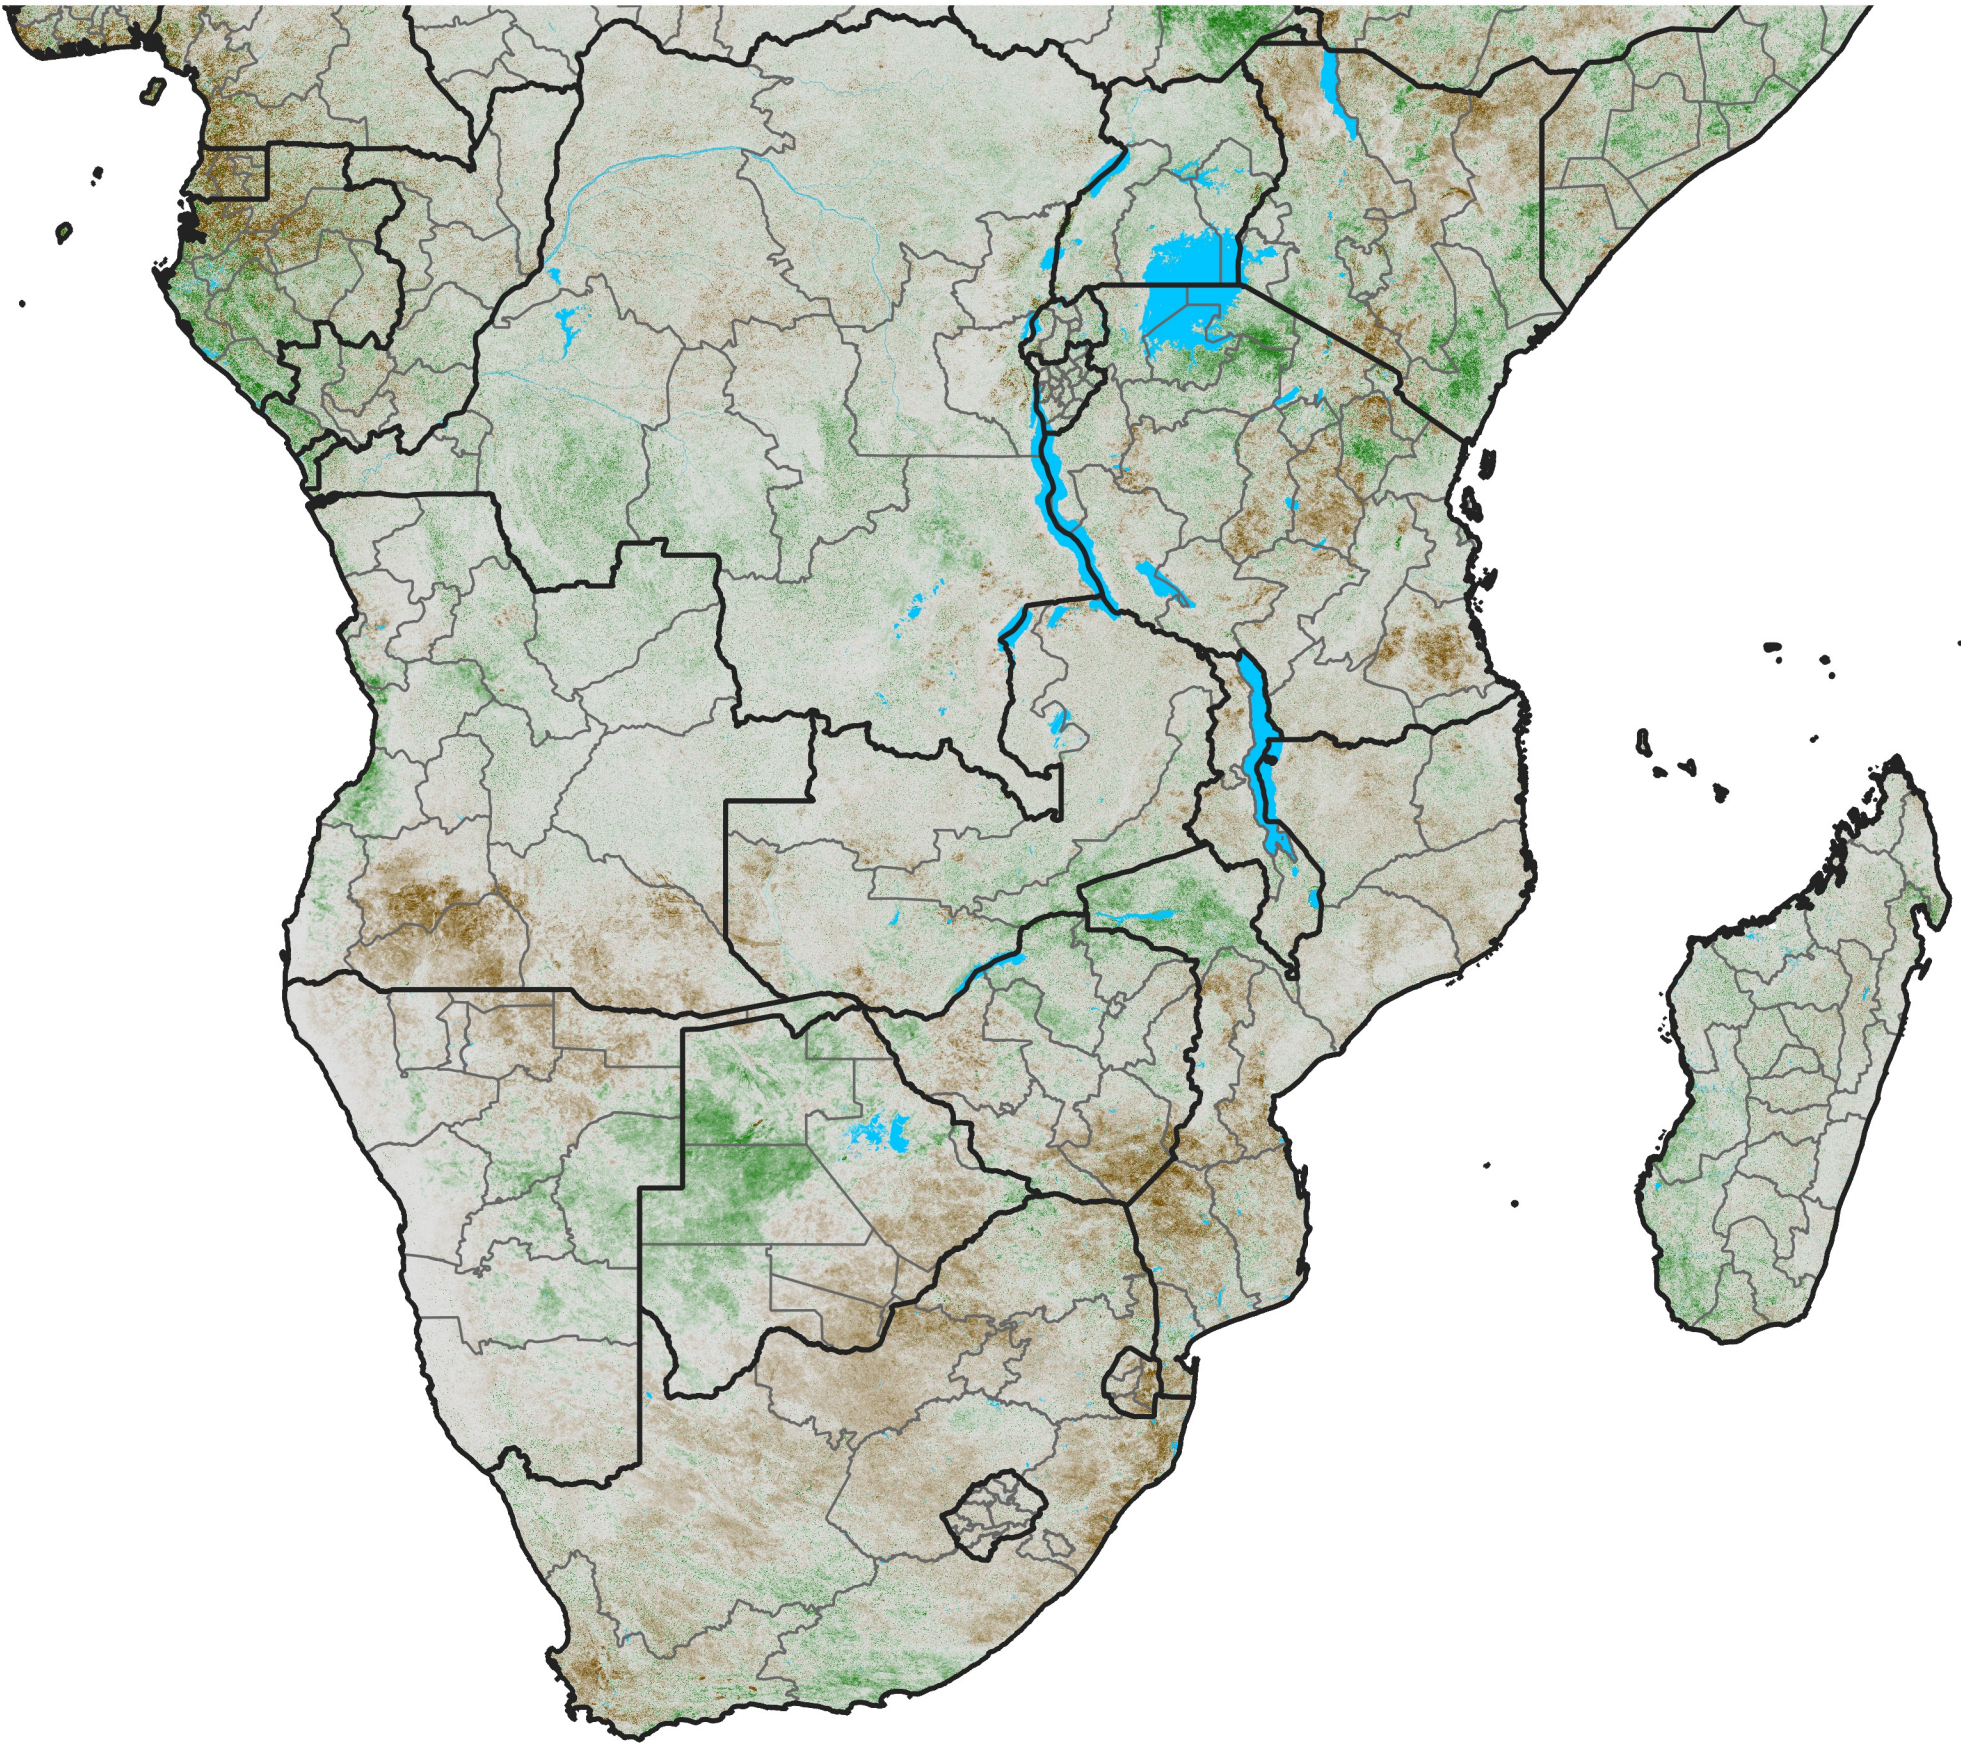

Southern Africa

NDVI Anomaly

2015 minus Mean (2012 - 2021)

Period 33 / Jun 06 - 15, 2015

NDVI Anomaly

< -0.3 -0.2 -0.1 -0.05 0.05 0.1 0.2 >0.3

Negative

No Difference