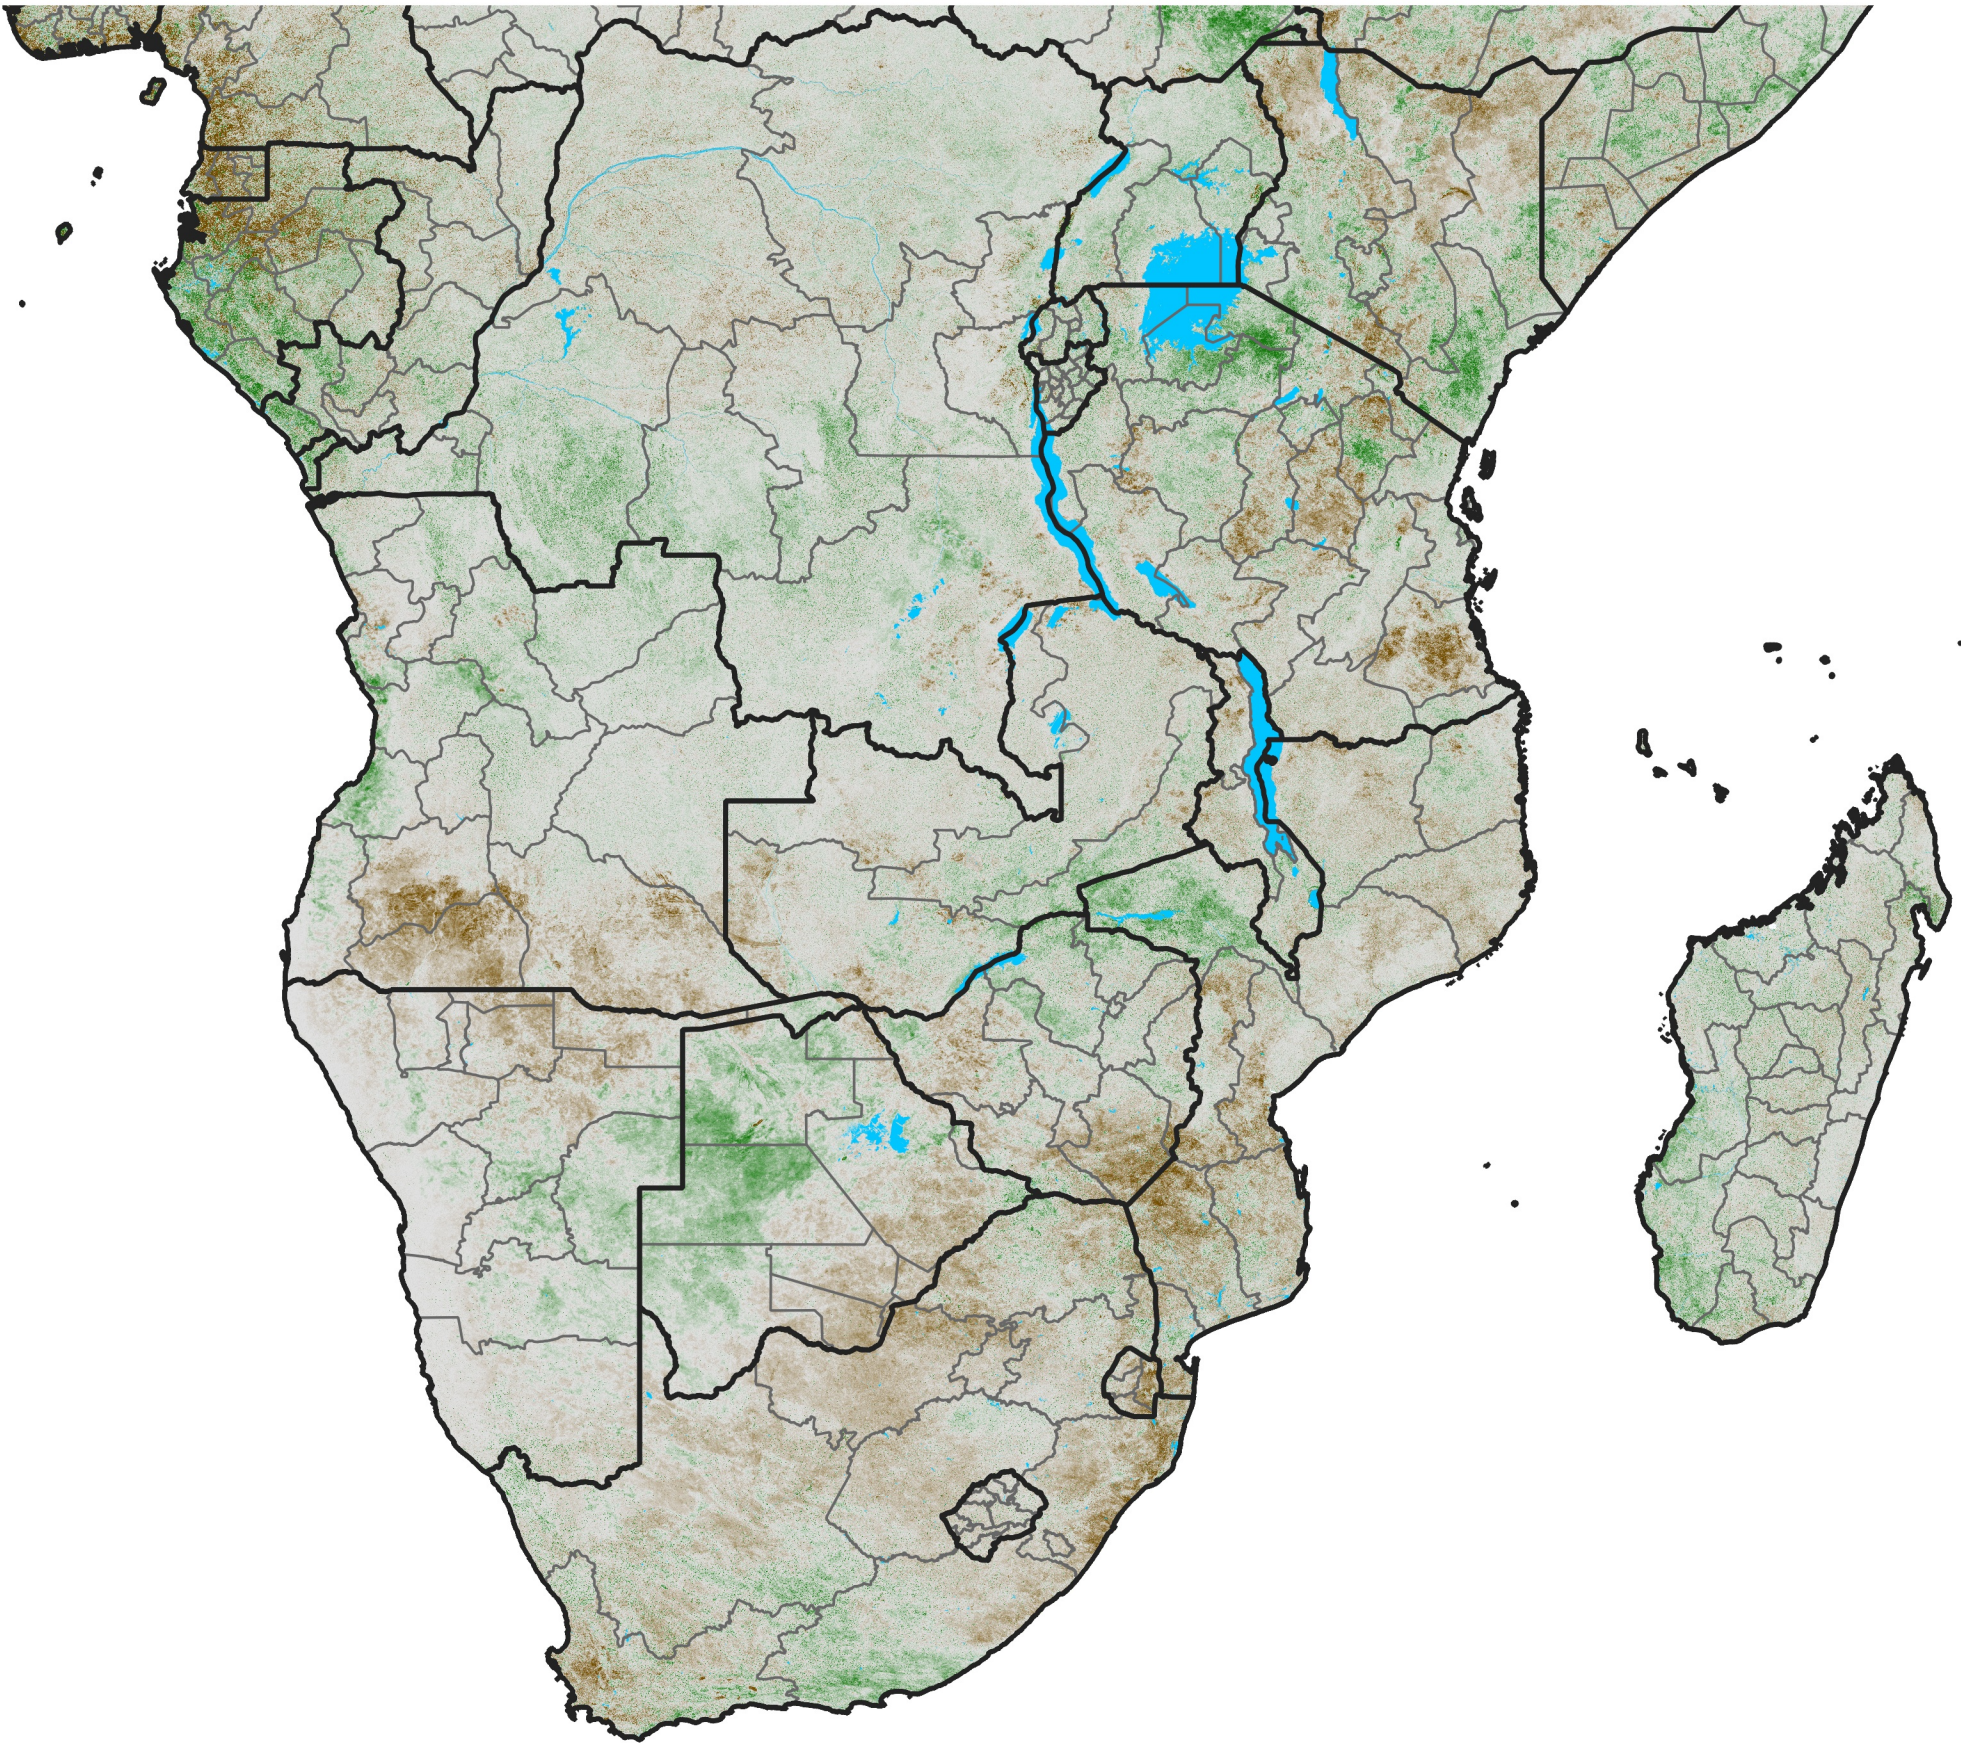

# Southern Africa

## NDVI Anomaly

2015 minus Mean (2012 - 2021)

Period 34 / Jun 11 - 20, 2015

### NDVI Anomaly

< -0.3   -0.2   -0.1   -0.05   0.05   0.1   0.2   >0.3

Negative

No Difference

Positive