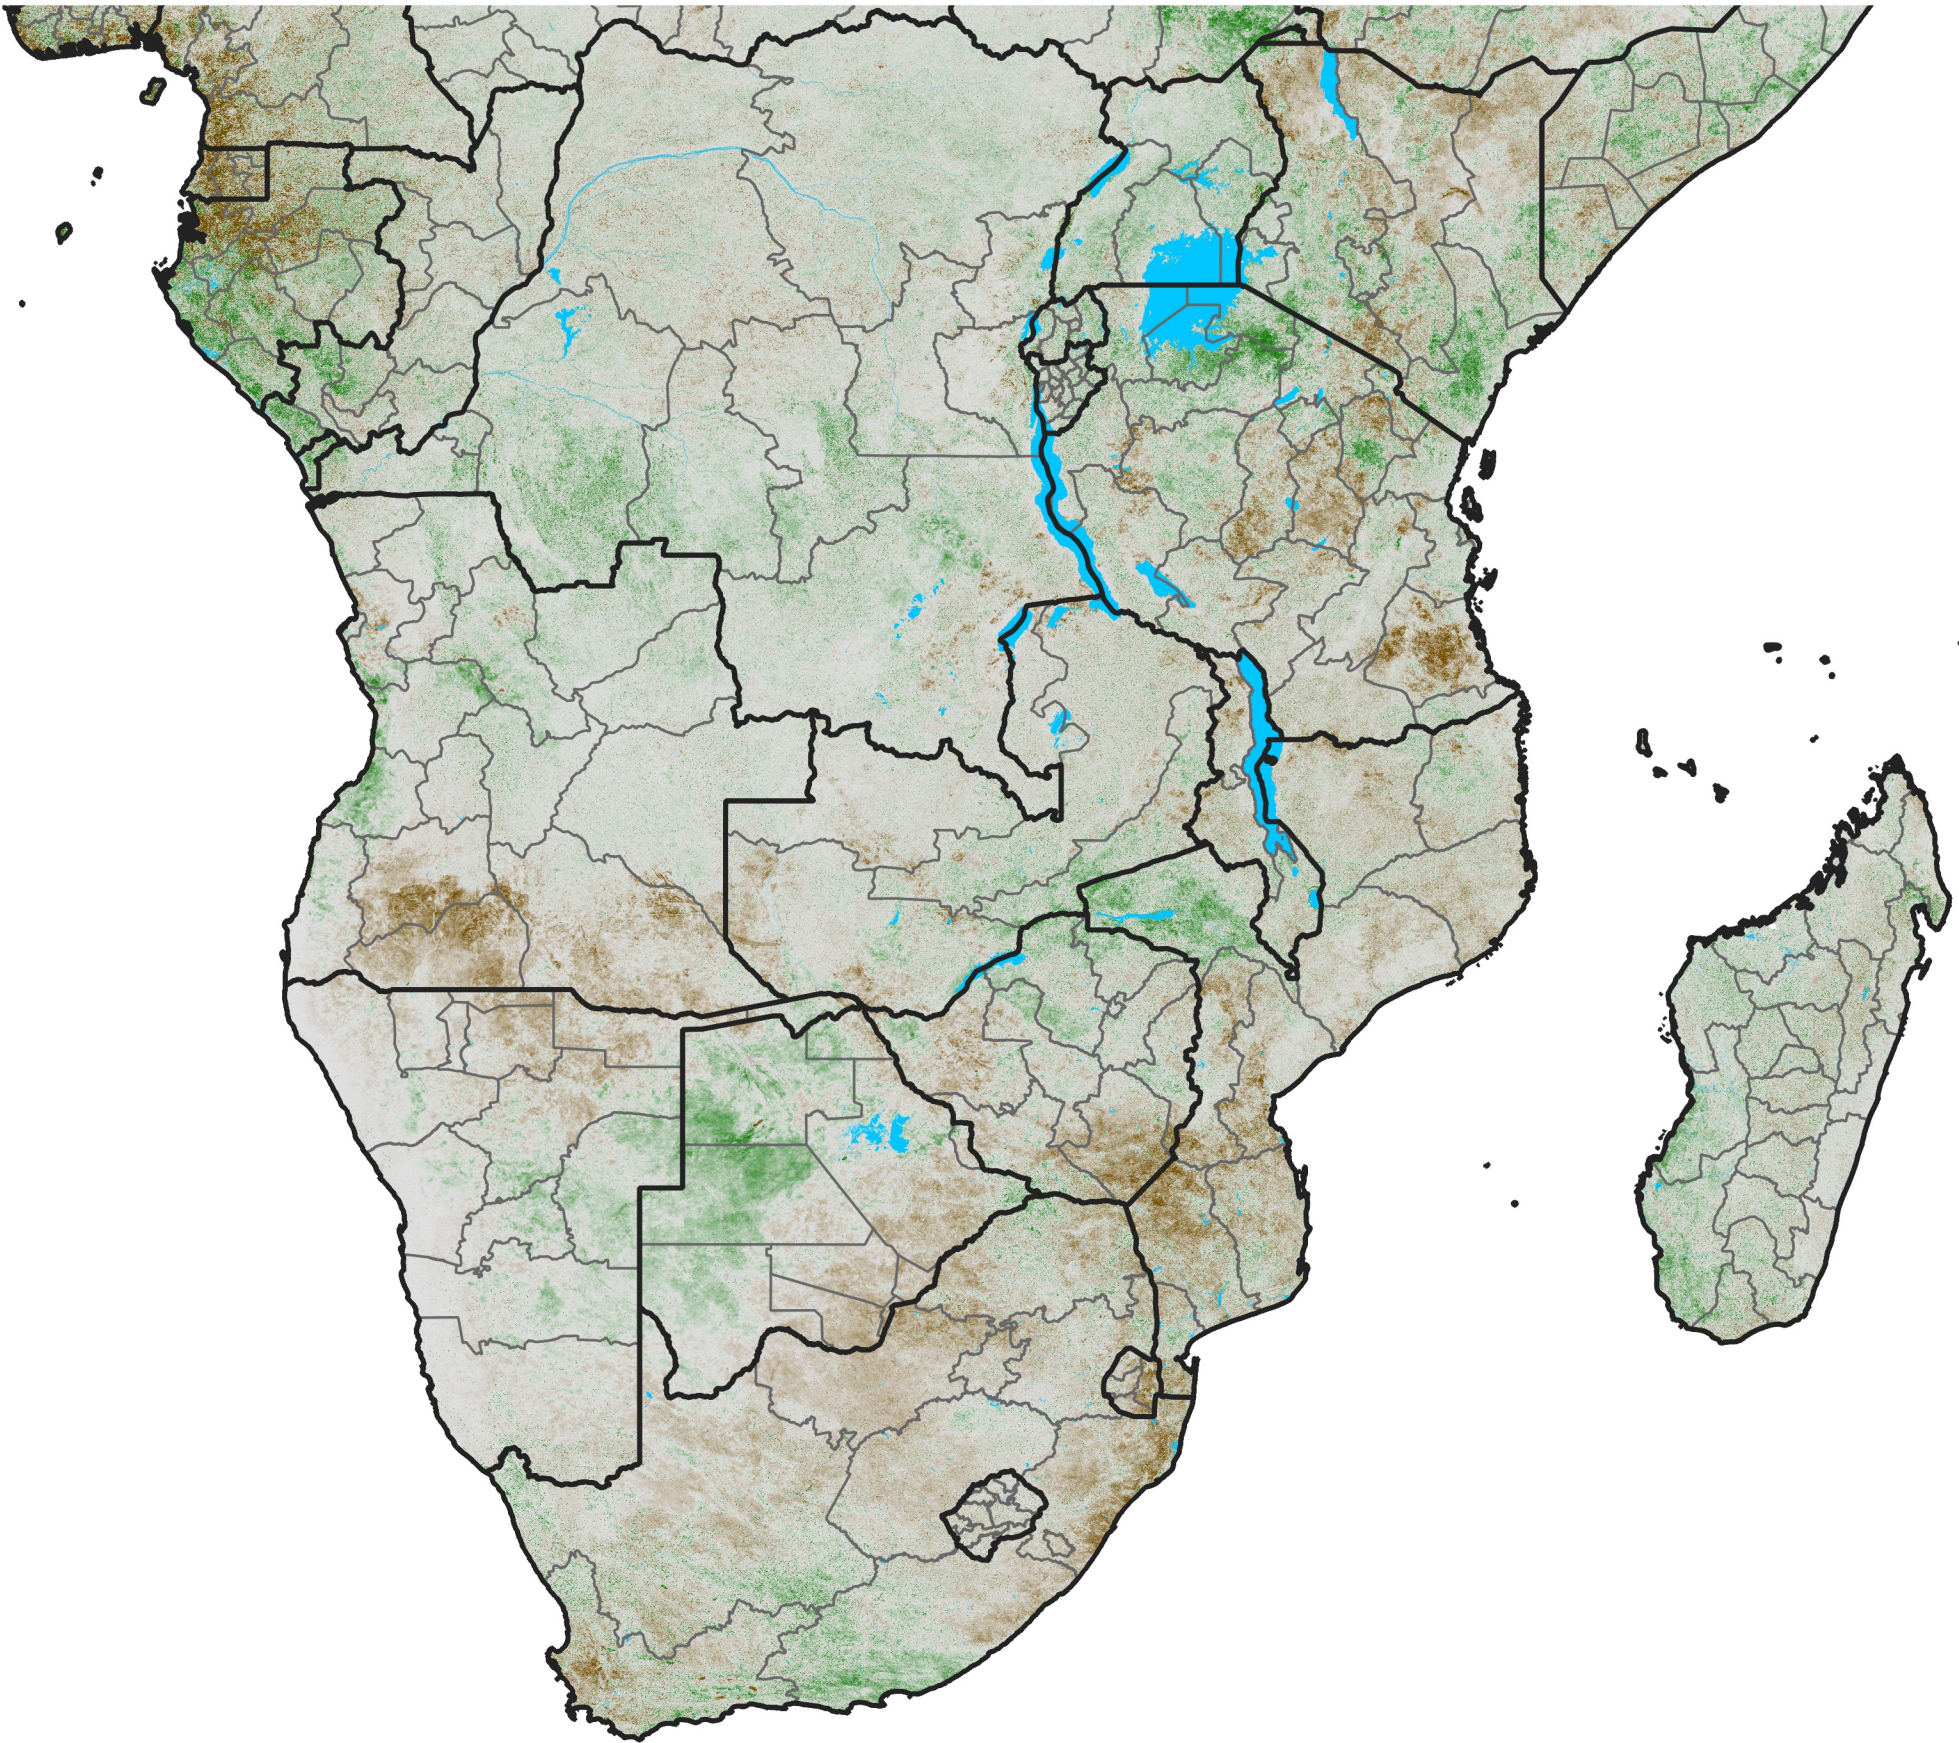

# Southern Africa

## NDVI Anomaly

2015 minus Mean (2012 - 2021)

Period 35 / Jun 16 - 25, 2015

### NDVI Anomaly

< -0.3   -0.2   -0.1   -0.05   0.05   0.1   0.2   >0.3

Negative

No Difference

Positive