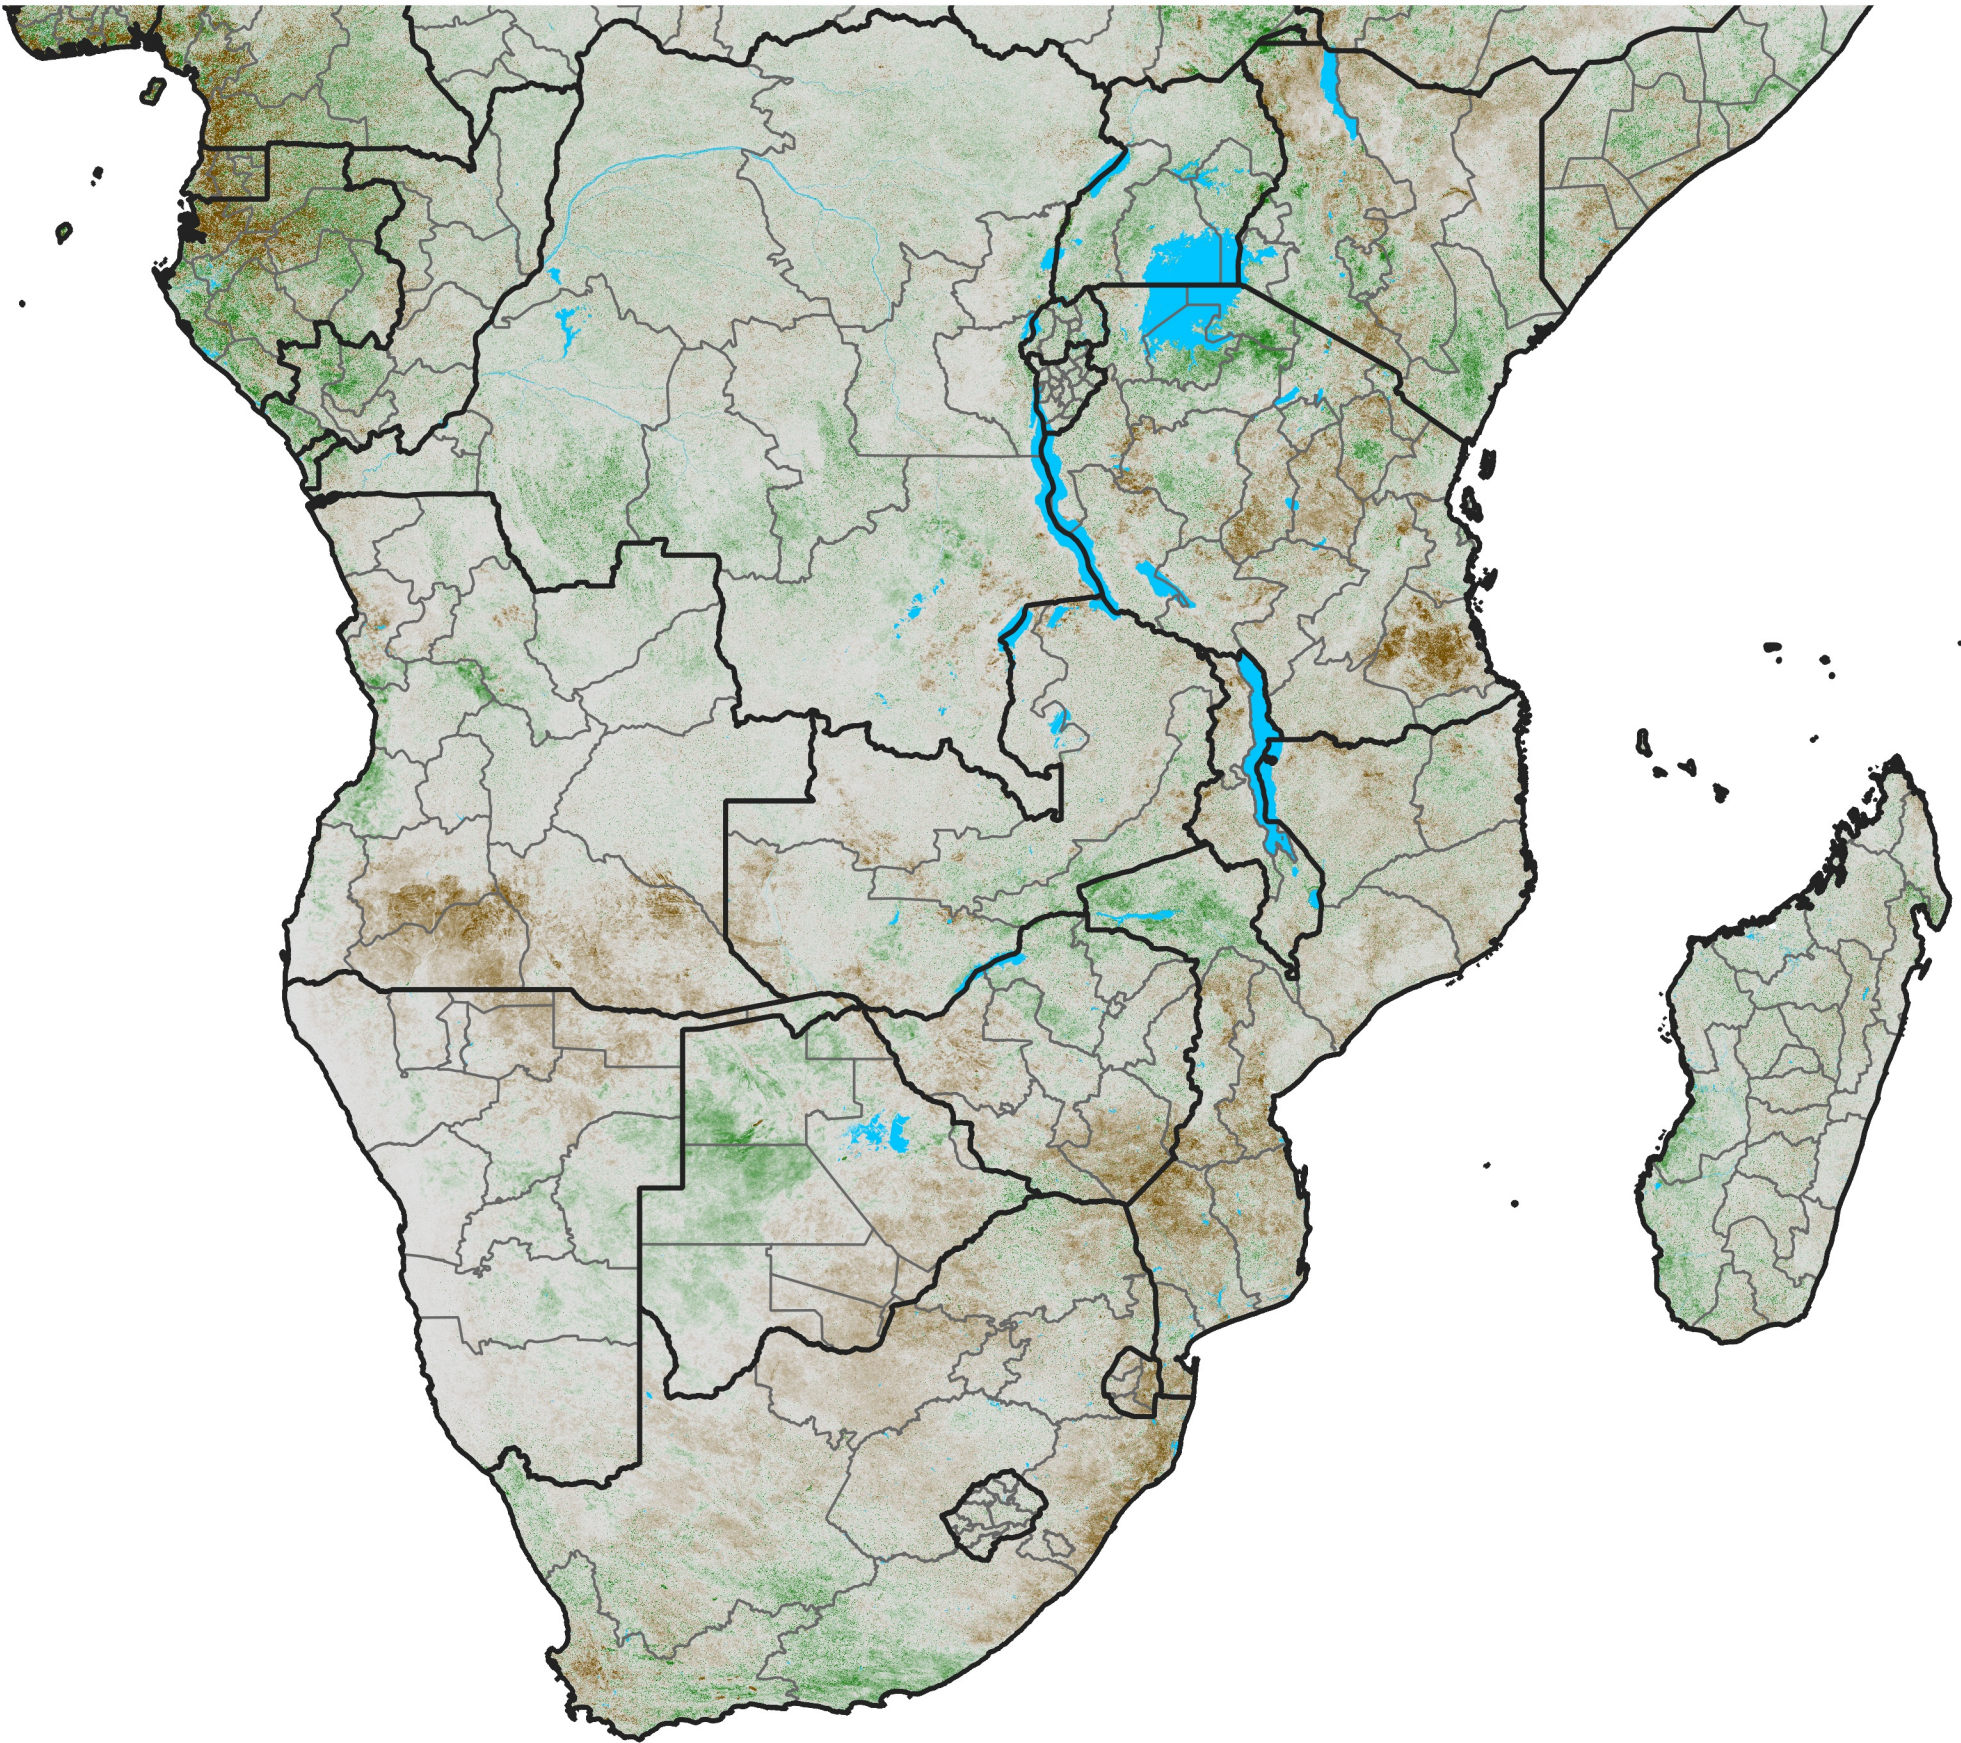

# Southern Africa

## NDVI Anomaly

2015 minus Mean (2012 - 2021)

Period 37 / Jun 26 - Jul 05, 2015

### NDVI Anomaly

< -0.3   -0.2   -0.1   -0.05   0.05   0.1   0.2   >0.3

Negative

No Difference

Positive