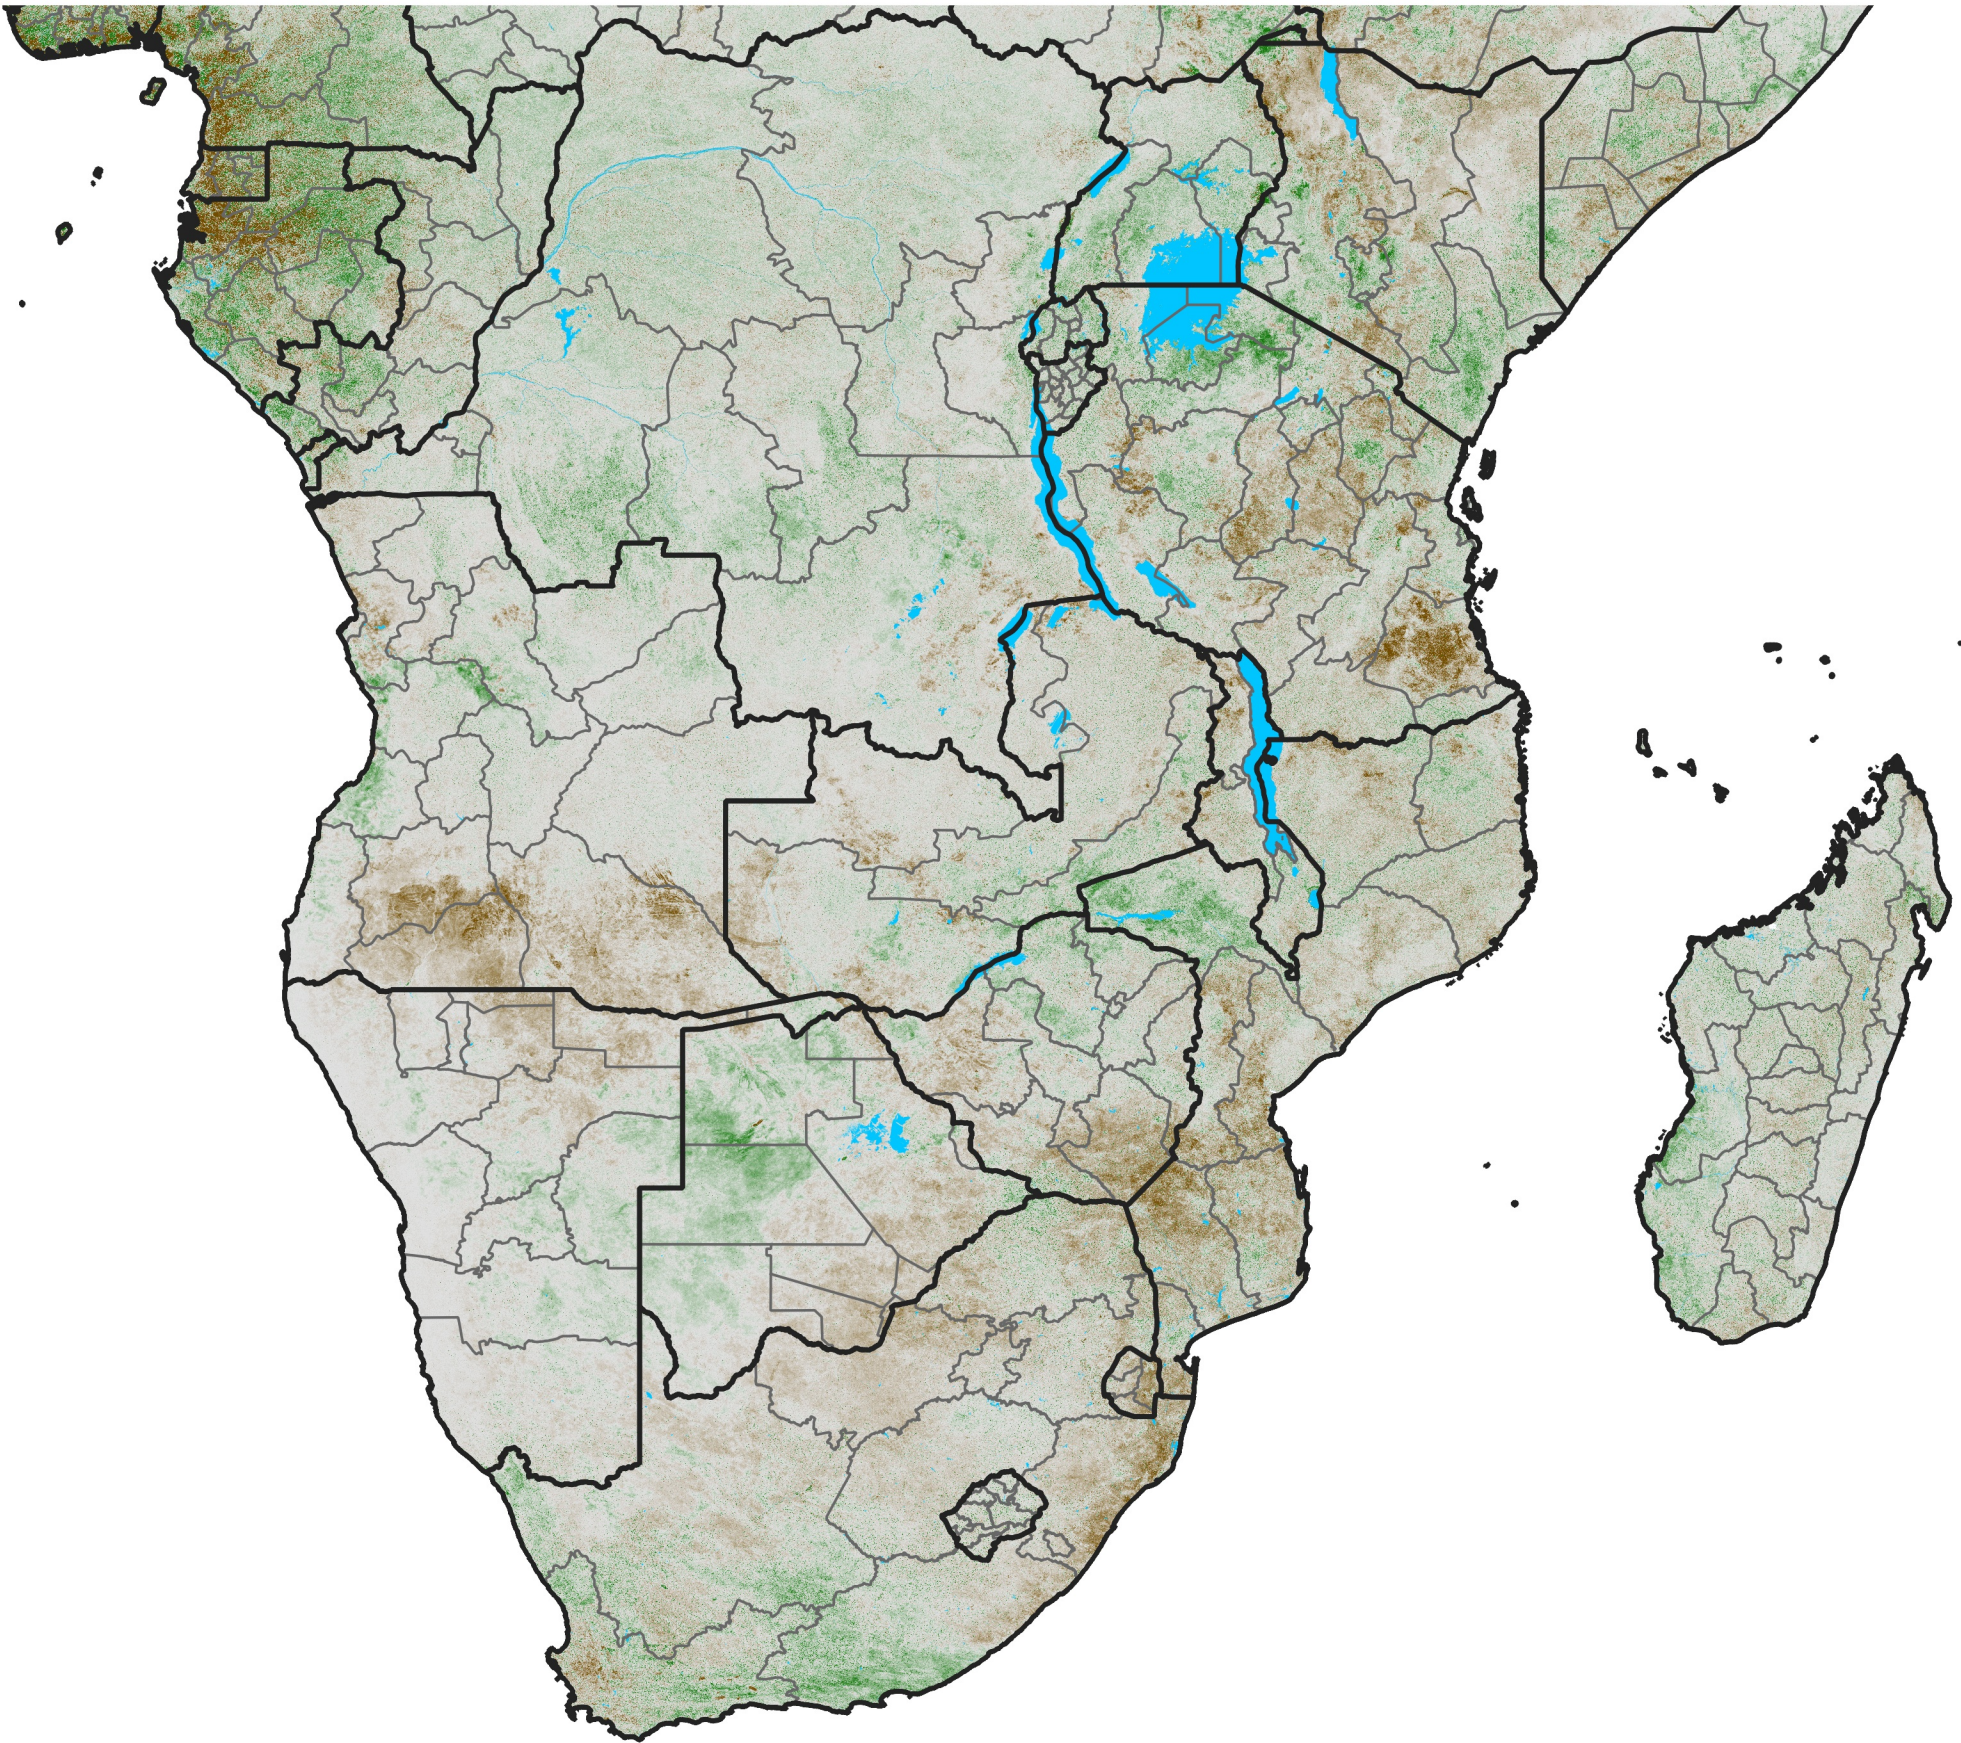

# Southern Africa

## NDVI Anomaly

2015 minus Mean (2012 - 2021)

Period 38 / Jul 01 - 10, 2015

### NDVI Anomaly

< -0.3   -0.2   -0.1   -0.05   0.05   0.1   0.2   >0.3

Negative

No Difference

Positive