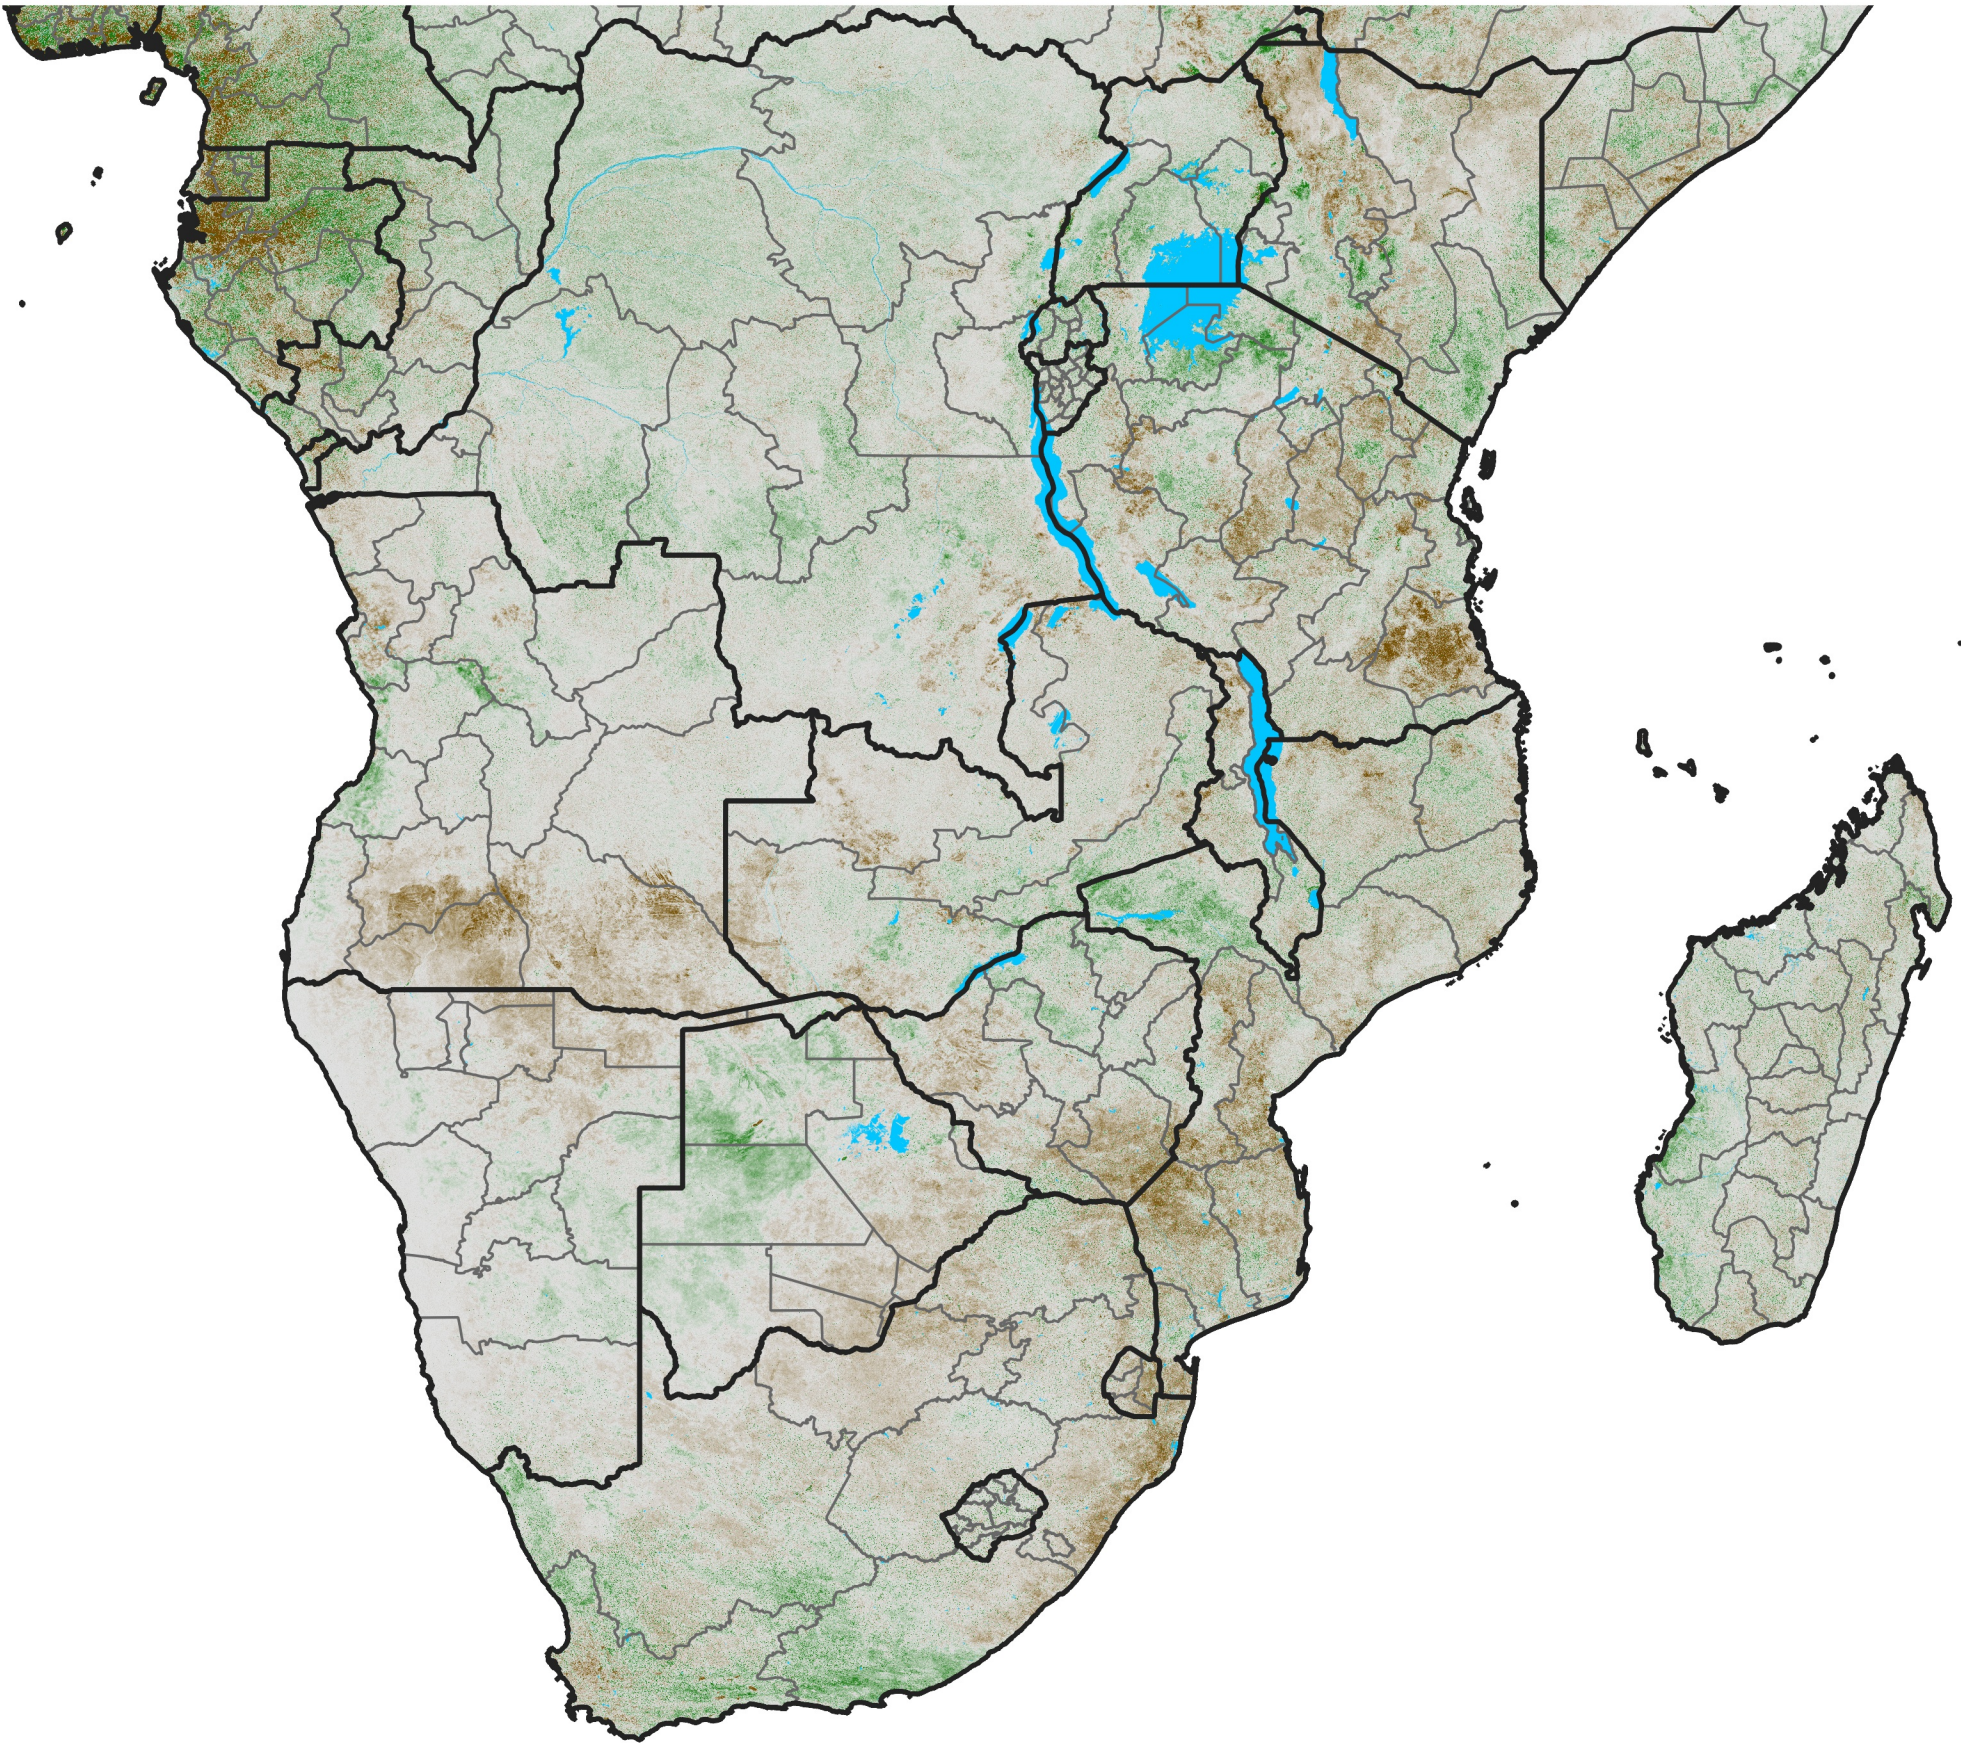

Southern Africa

NDVI Anomaly

2015 minus Mean (2012 - 2021)

Period 39 / Jul 06 - 15, 2015

NDVI Anomaly

< -0.3 -0.2 -0.1 -0.05 0.05 0.1 0.2 >0.3

Negative

No Difference