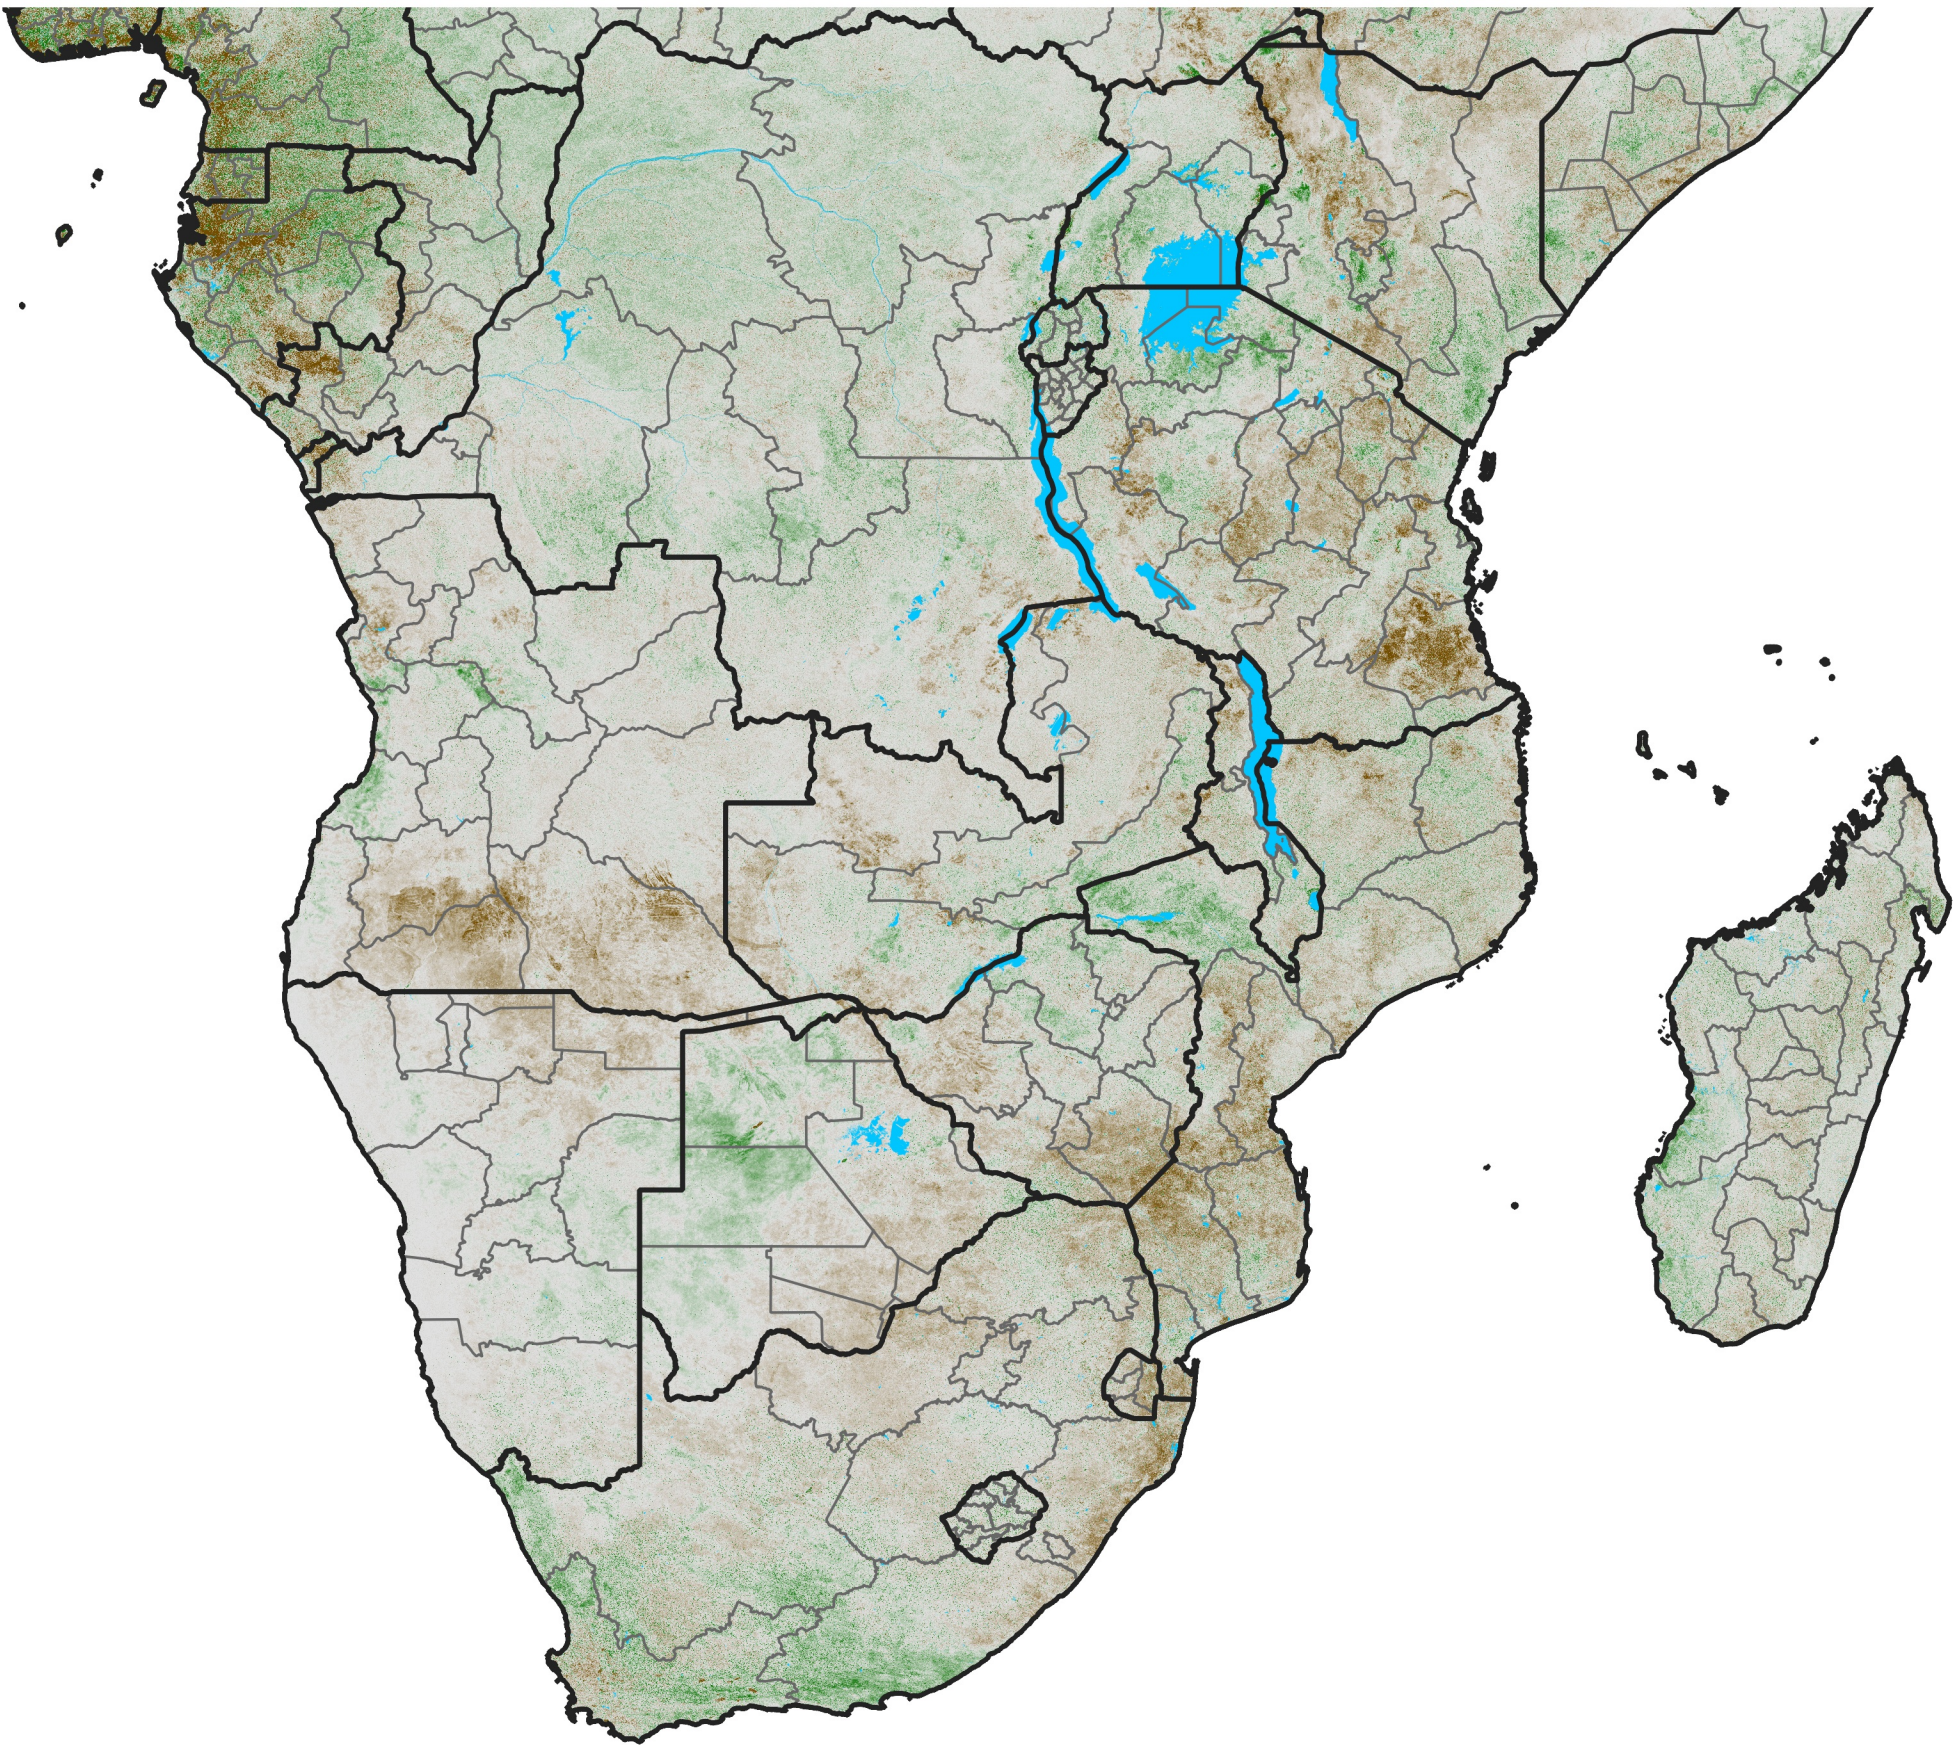

Southern Africa

NDVI Anomaly

2015 minus Mean (2012 - 2021)

Period 40 / Jul 11 - 20, 2015

NDVI Anomaly

< -0.3 -0.2 -0.1 -0.05 0.05 0.1 0.2 >0.3

Negative

No Difference