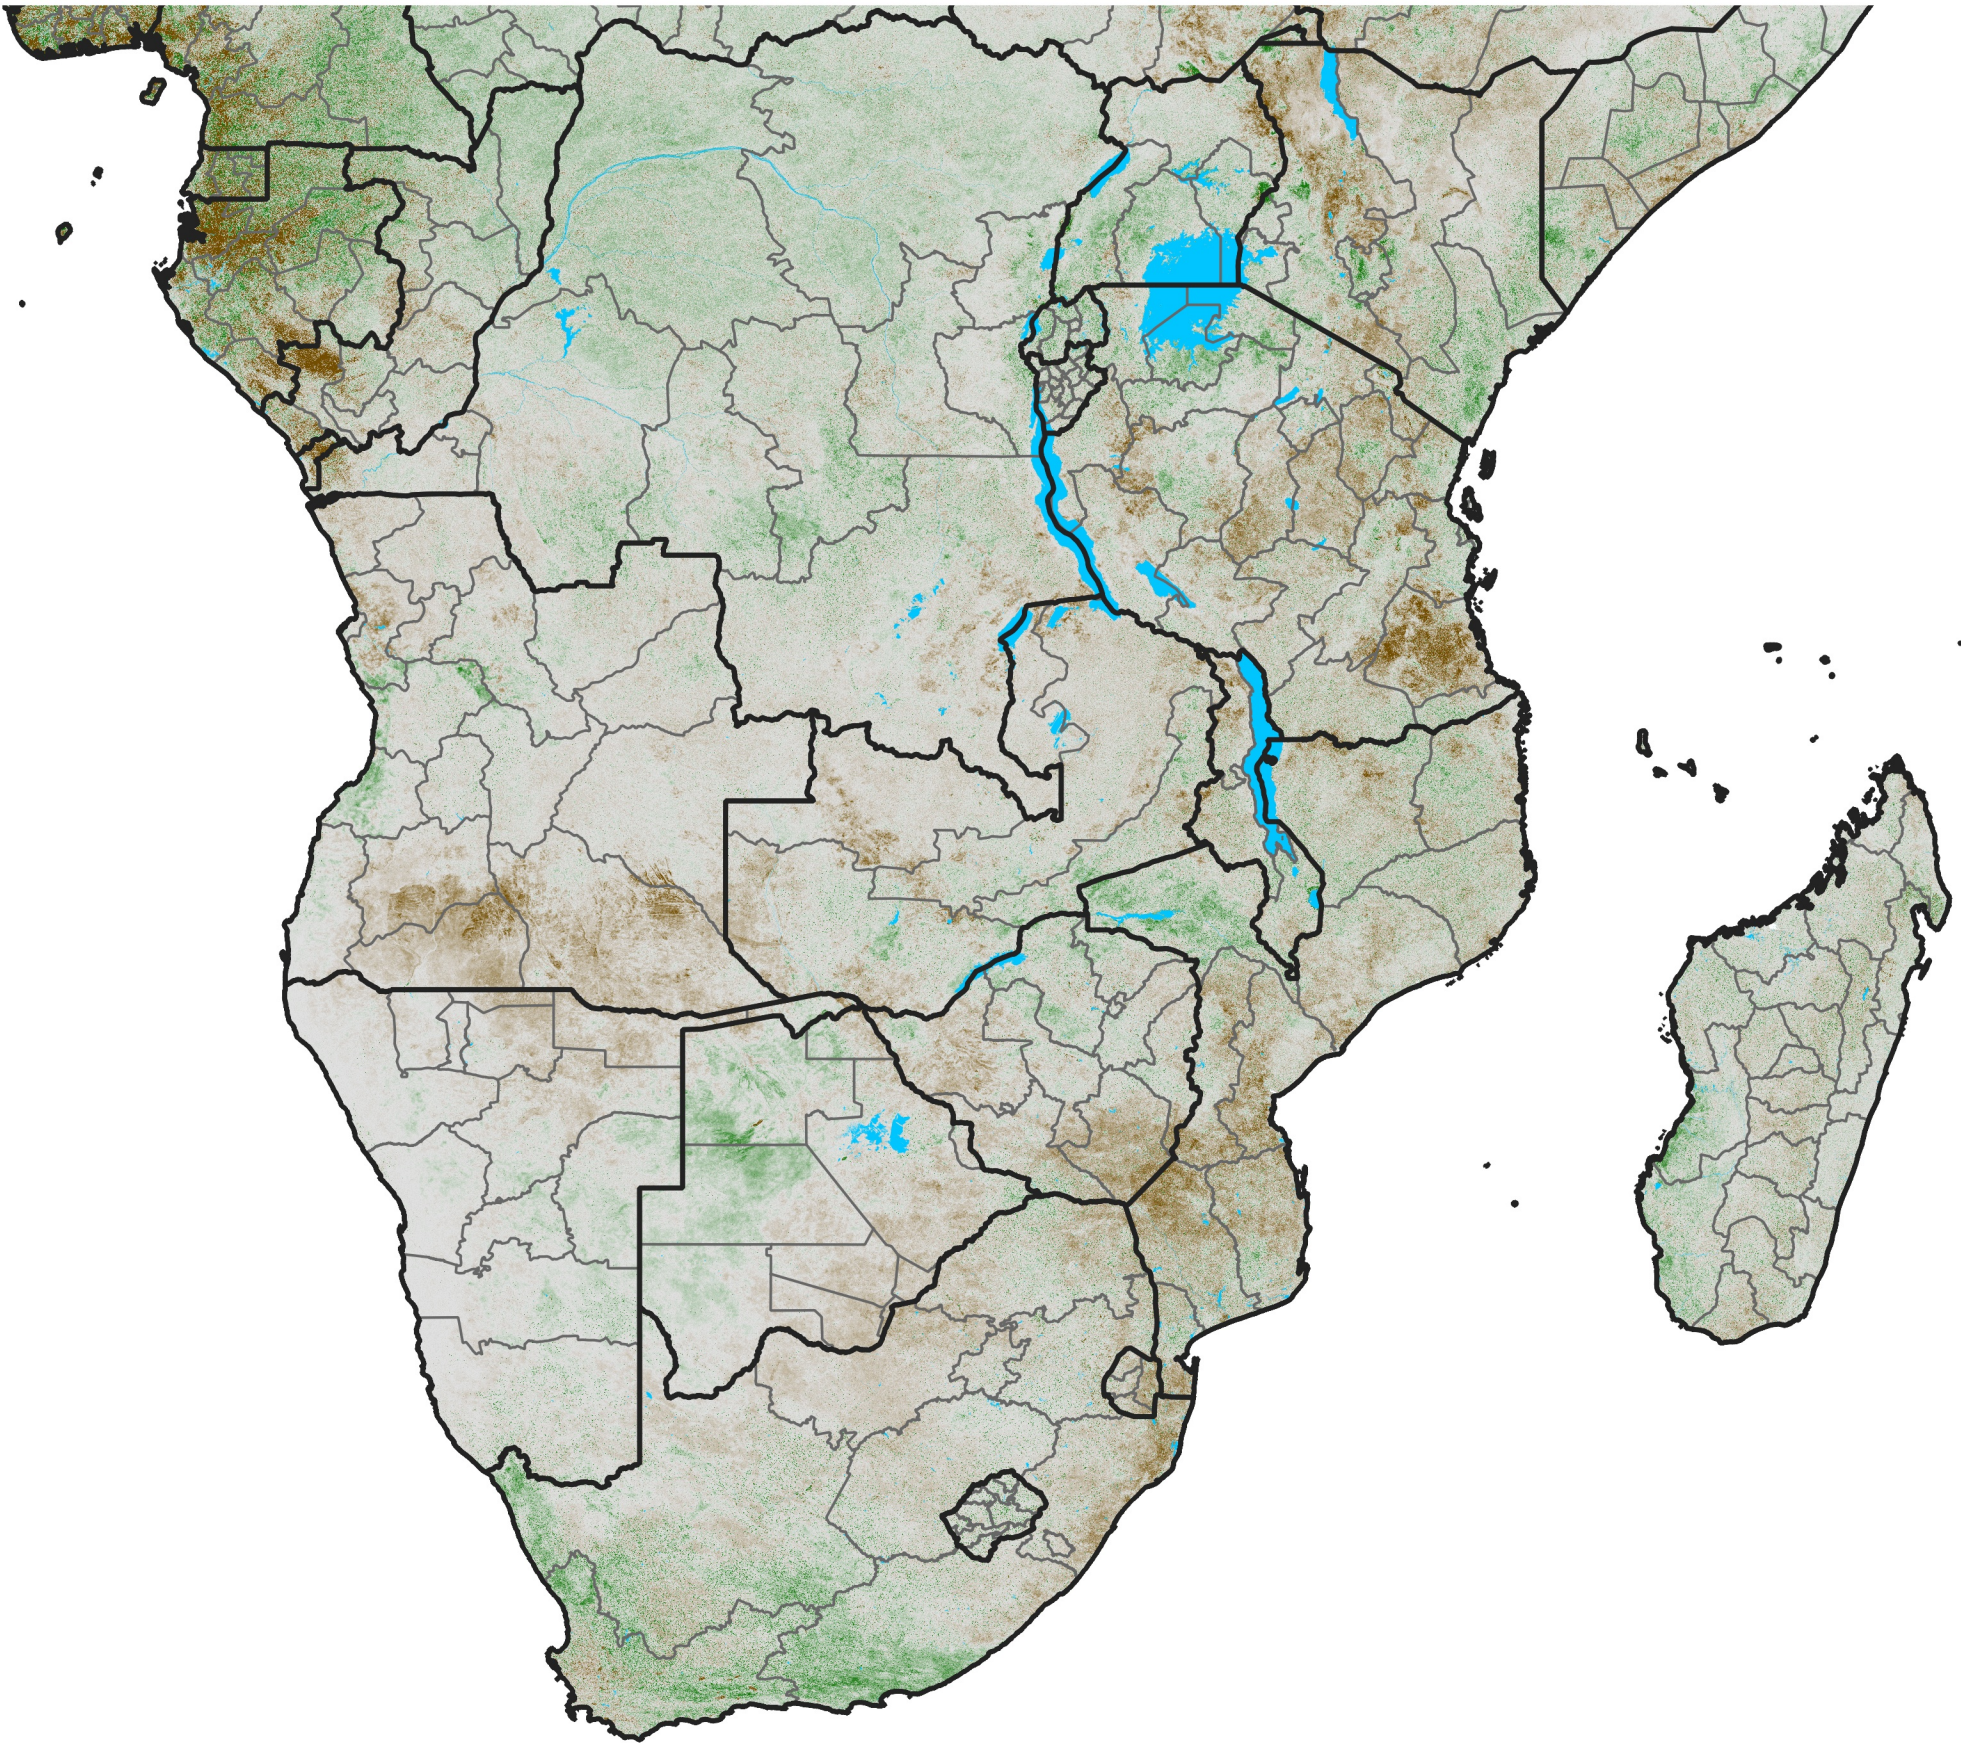

Southern Africa

NDVI Anomaly

2015 minus Mean (2012 - 2021)

Period 41 / Jul 16 - 25, 2015

NDVI Anomaly

< -0.3 -0.2 -0.1 -0.05 0.05 0.1 0.2 >0.3

Negative

No Difference