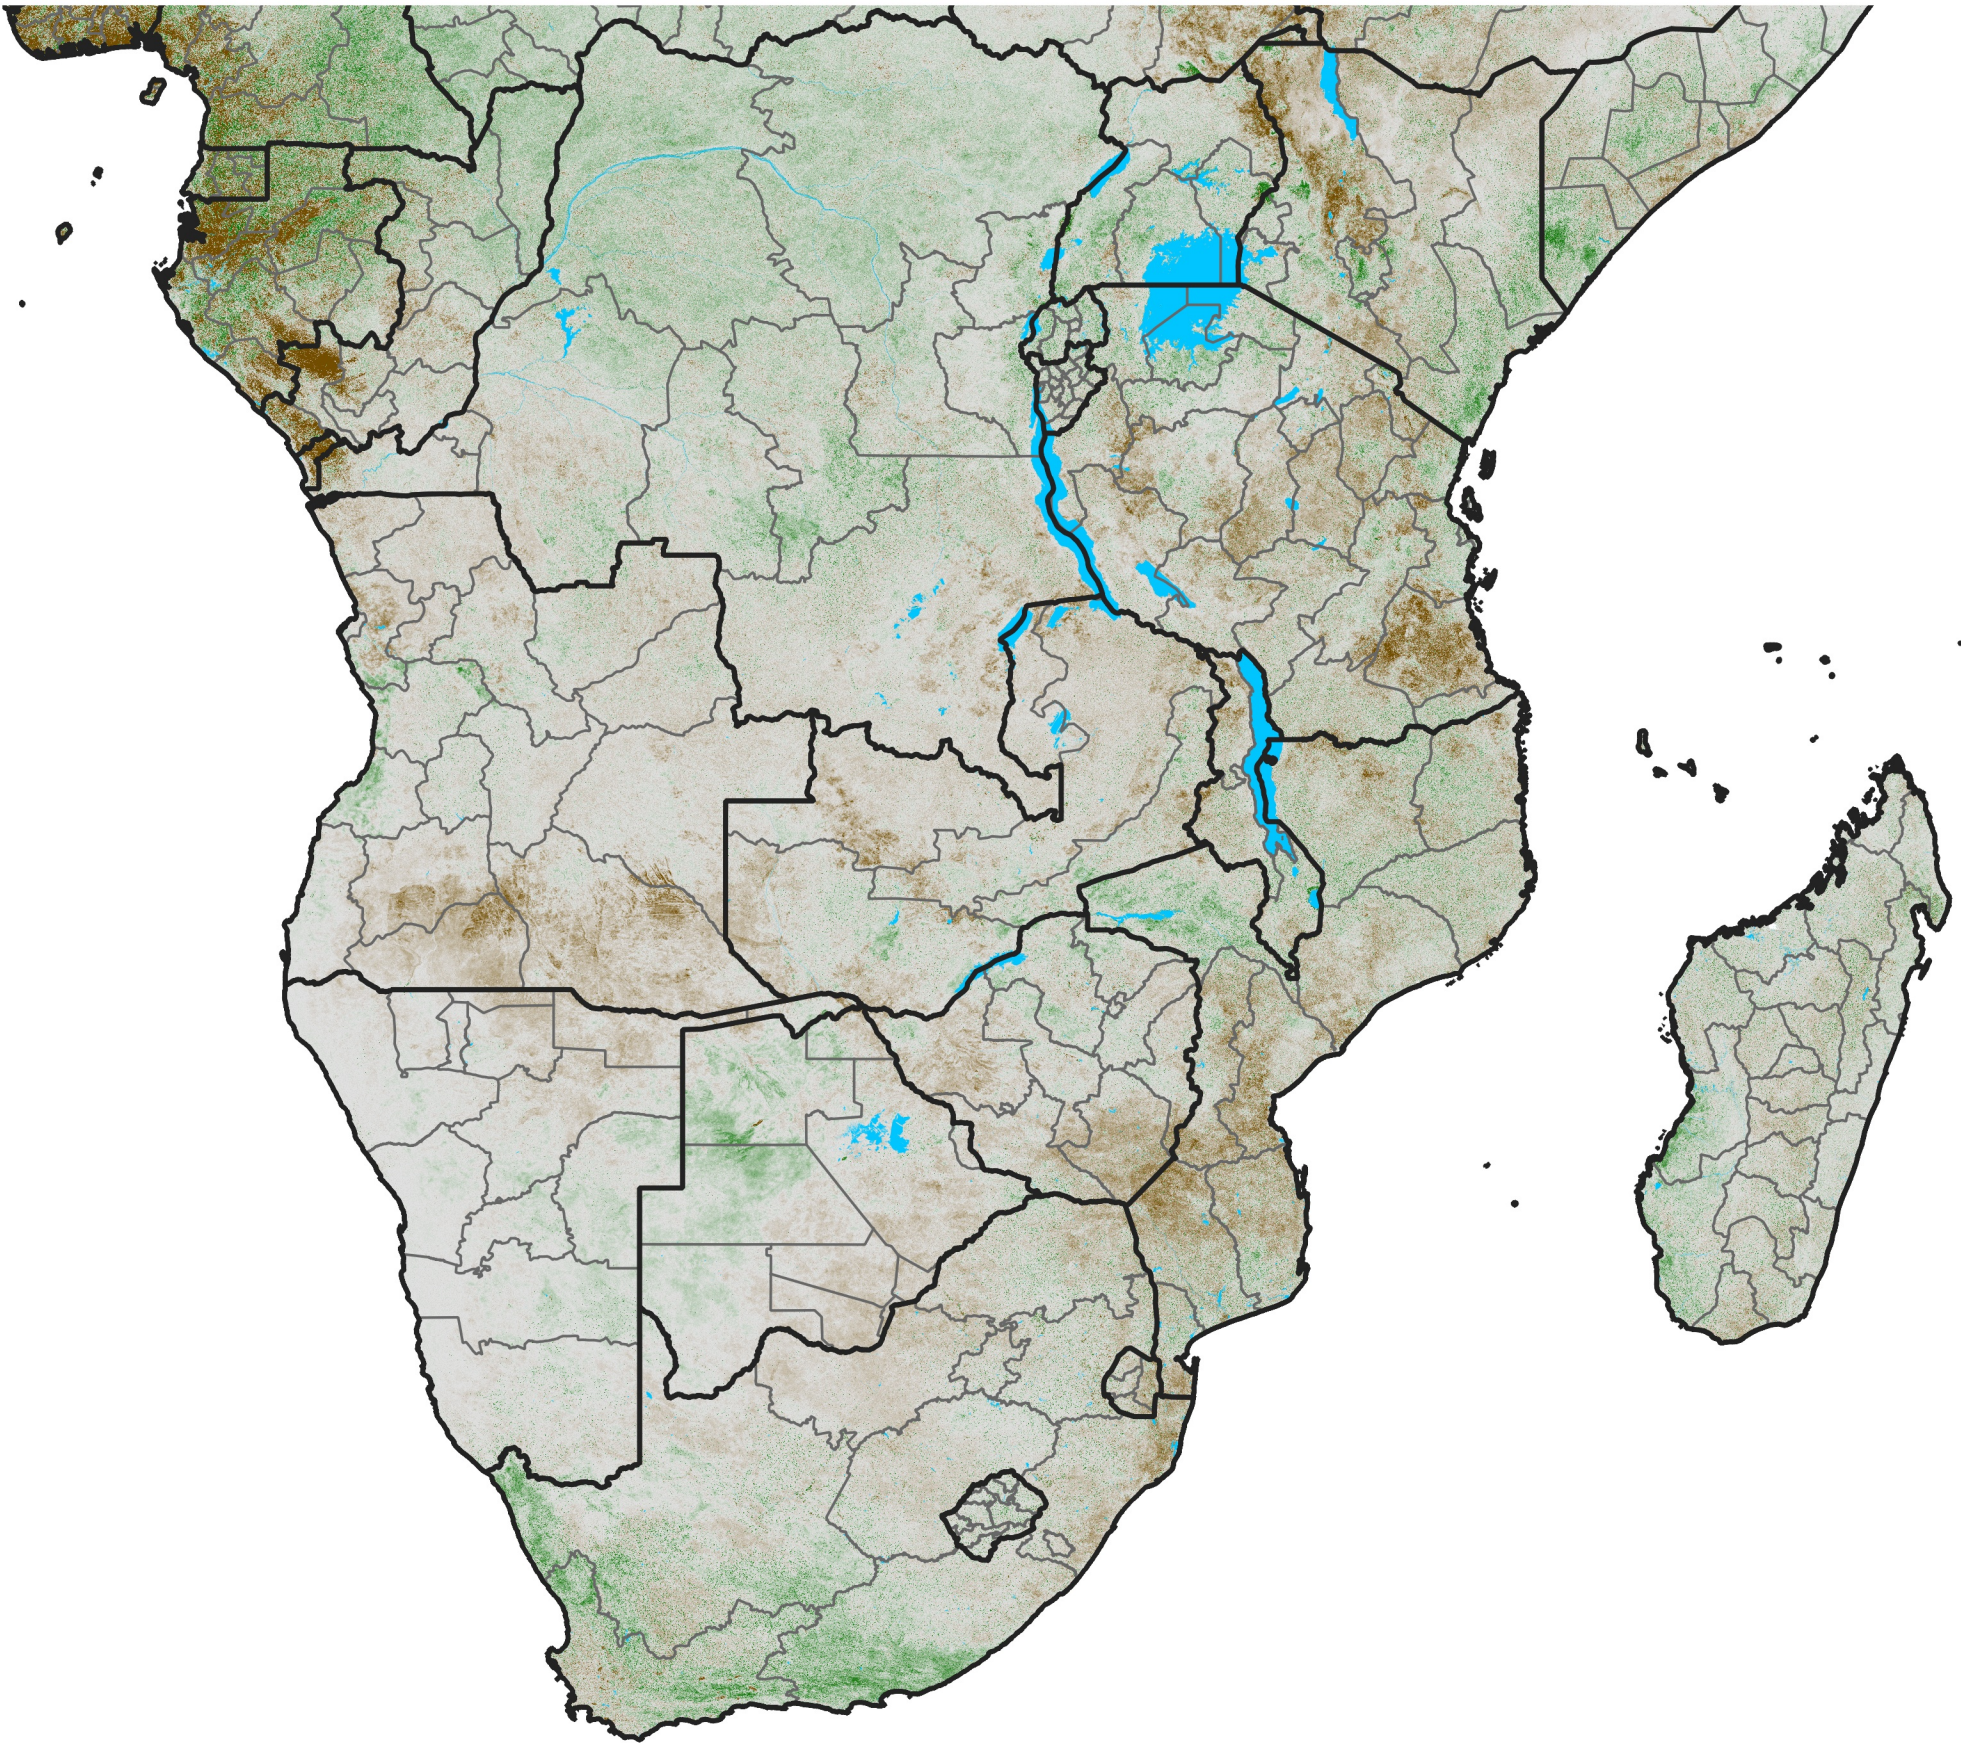

Southern Africa

NDVI Anomaly

2015 minus Mean (2012 - 2021)

Period 43 / Jul 26 - Aug 05, 2015

NDVI Anomaly

< -0.3 -0.2 -0.1 -0.05 0.05 0.1 0.2 >0.3

Negative

No Difference