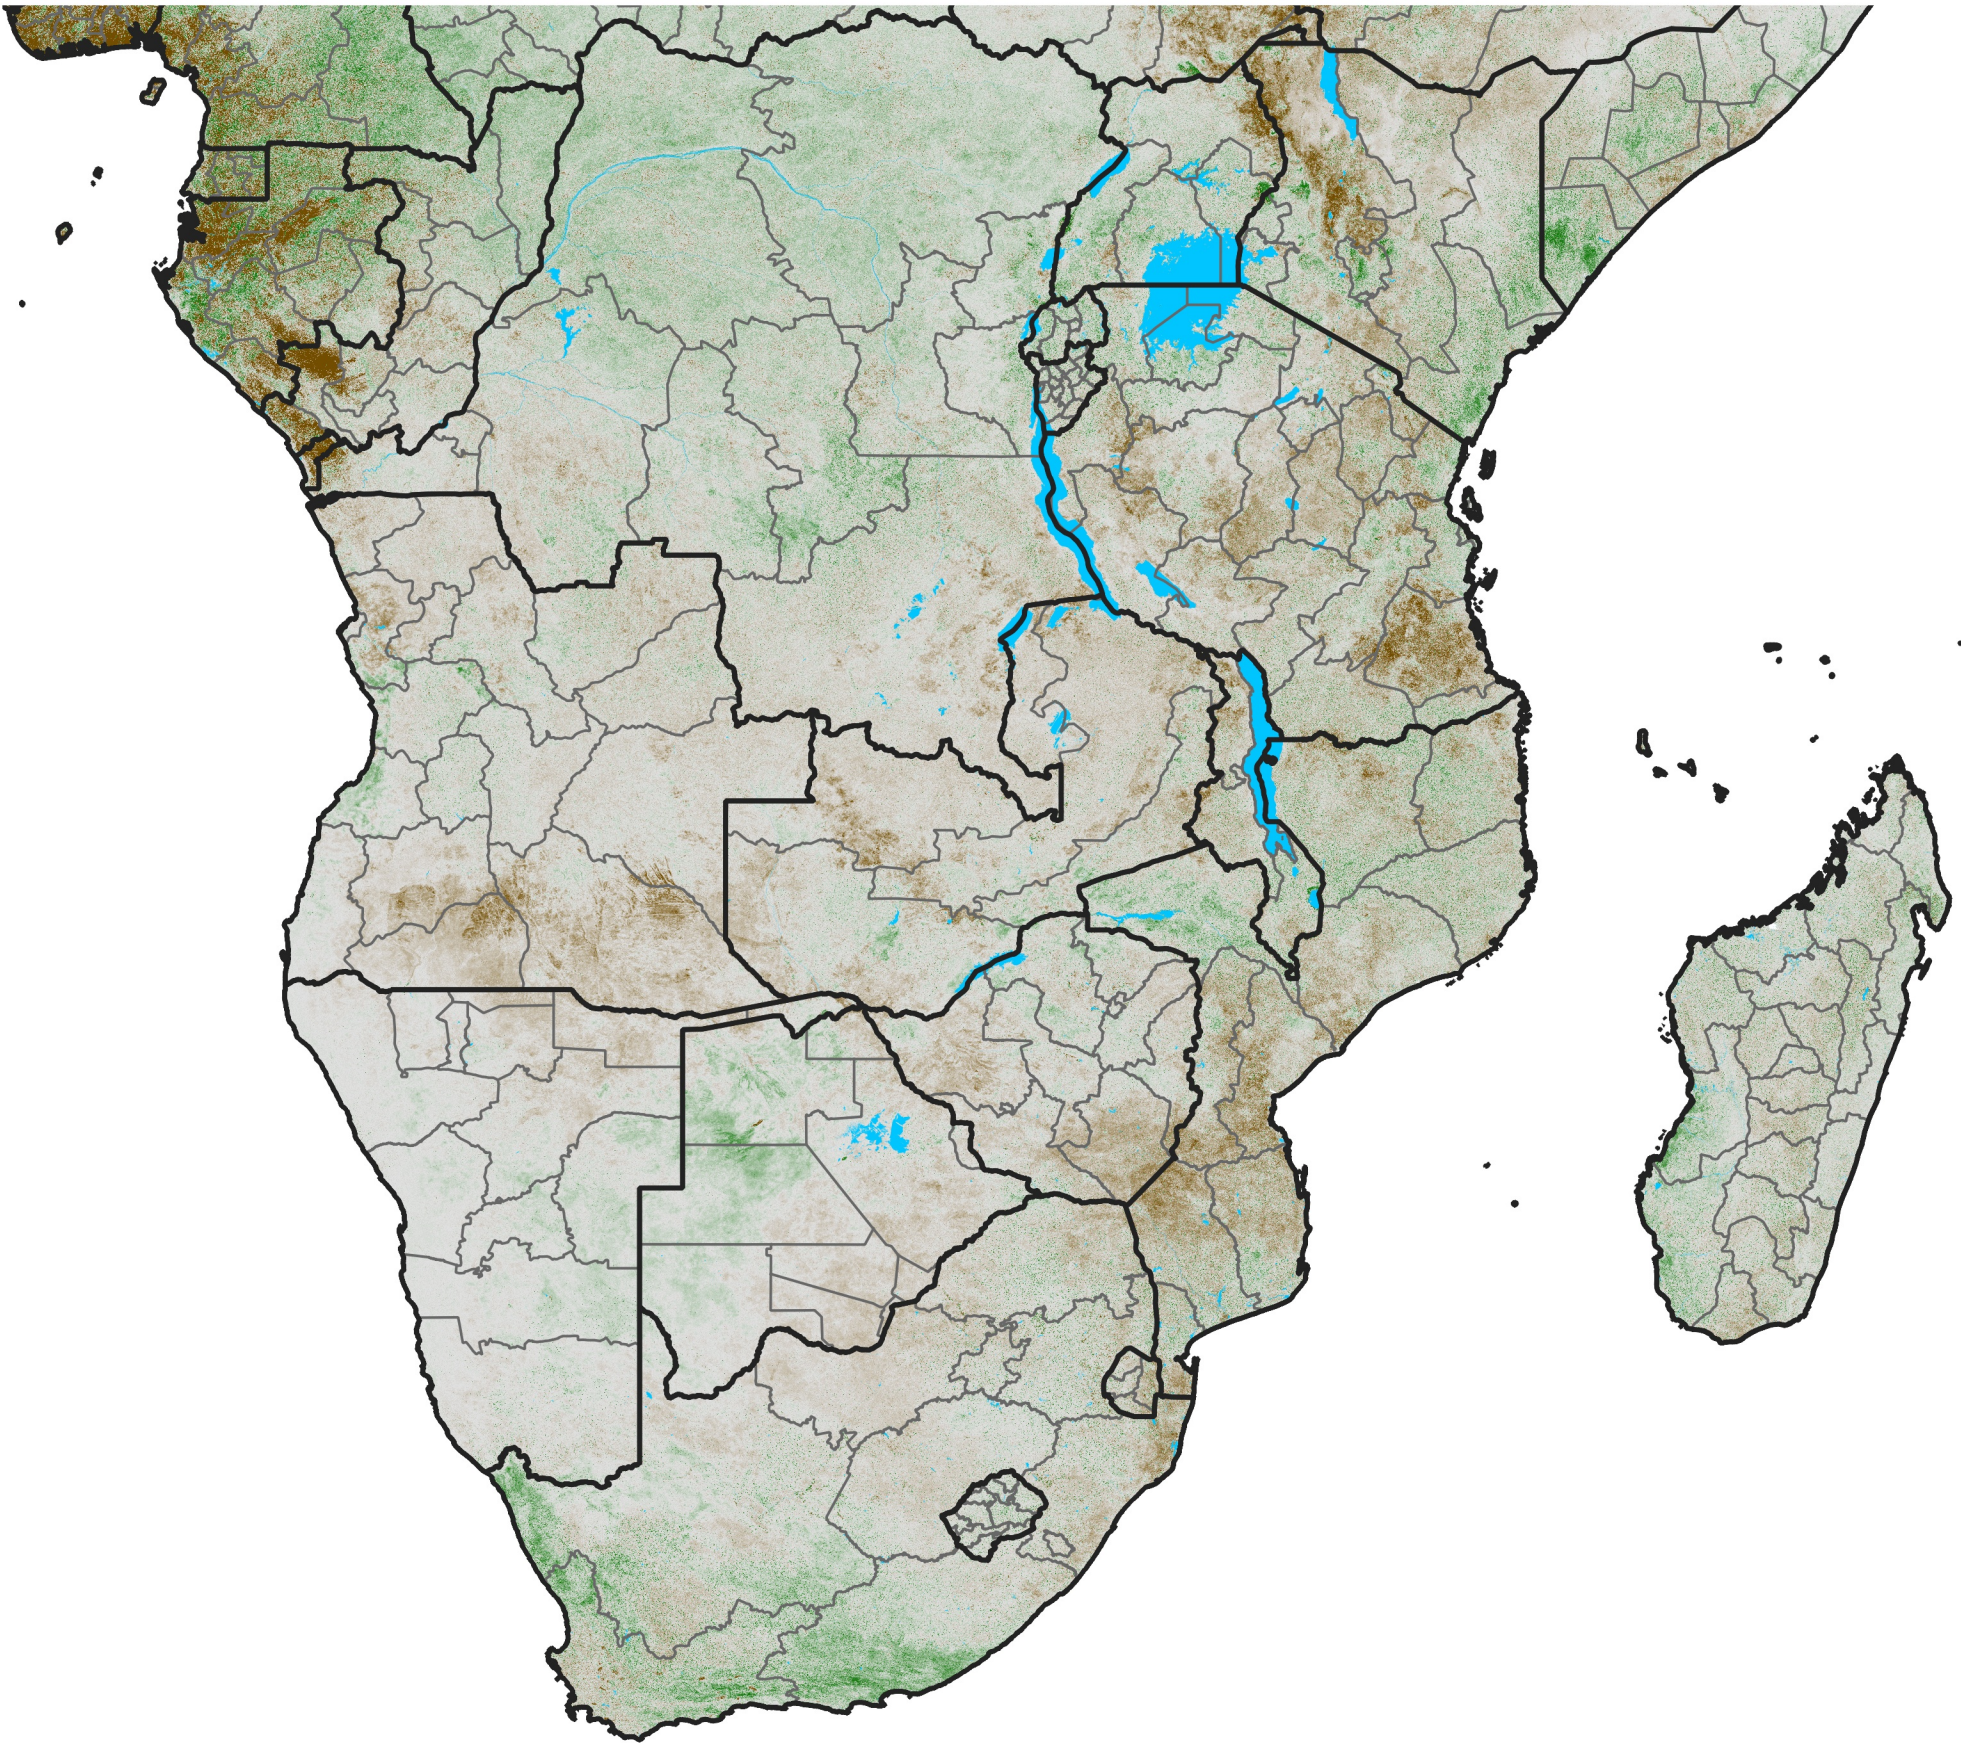

Southern Africa

NDVI Anomaly

2015 minus Mean (2012 - 2021)

Period 44 / Aug 01 - 10, 2015

NDVI Anomaly

< -0.3 -0.2 -0.1 -0.05 0.05 0.1 0.2 >0.3

Negative

No Difference