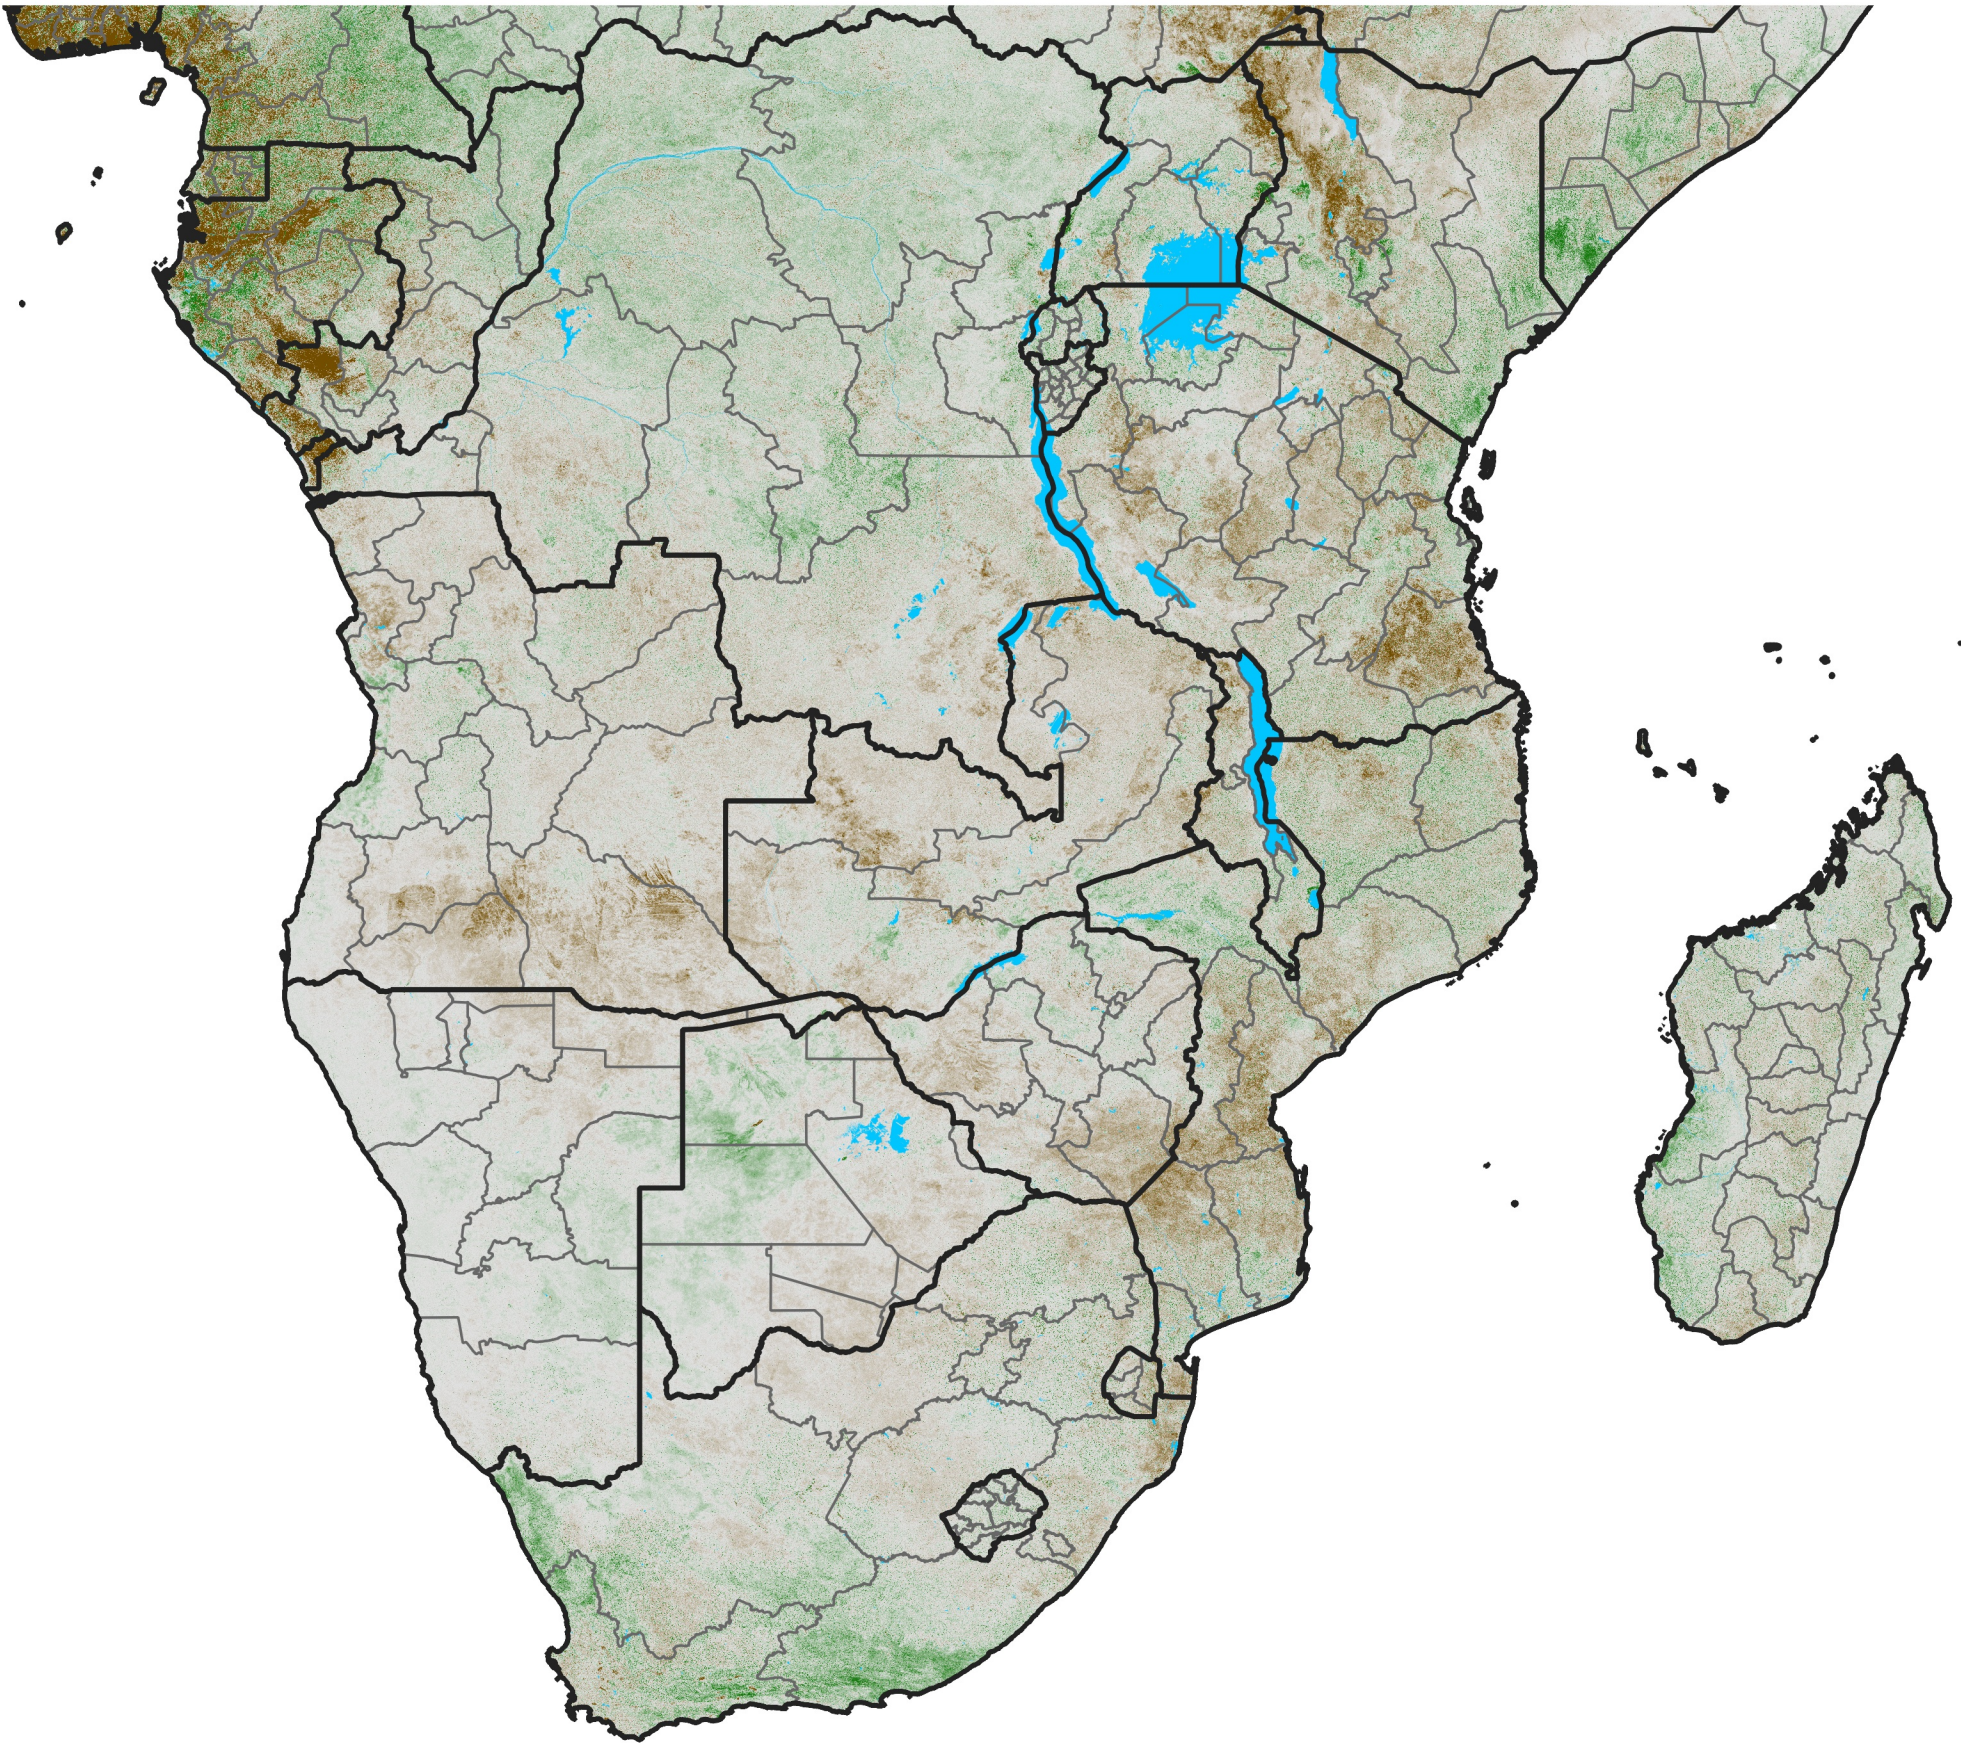

Southern Africa

NDVI Anomaly

2015 minus Mean (2012 - 2021)

Period 45 / Aug 06 - 15, 2015

NDVI Anomaly

< -0.3 -0.2 -0.1 -0.05 0.05 0.1 0.2 >0.3

Negative

No Difference