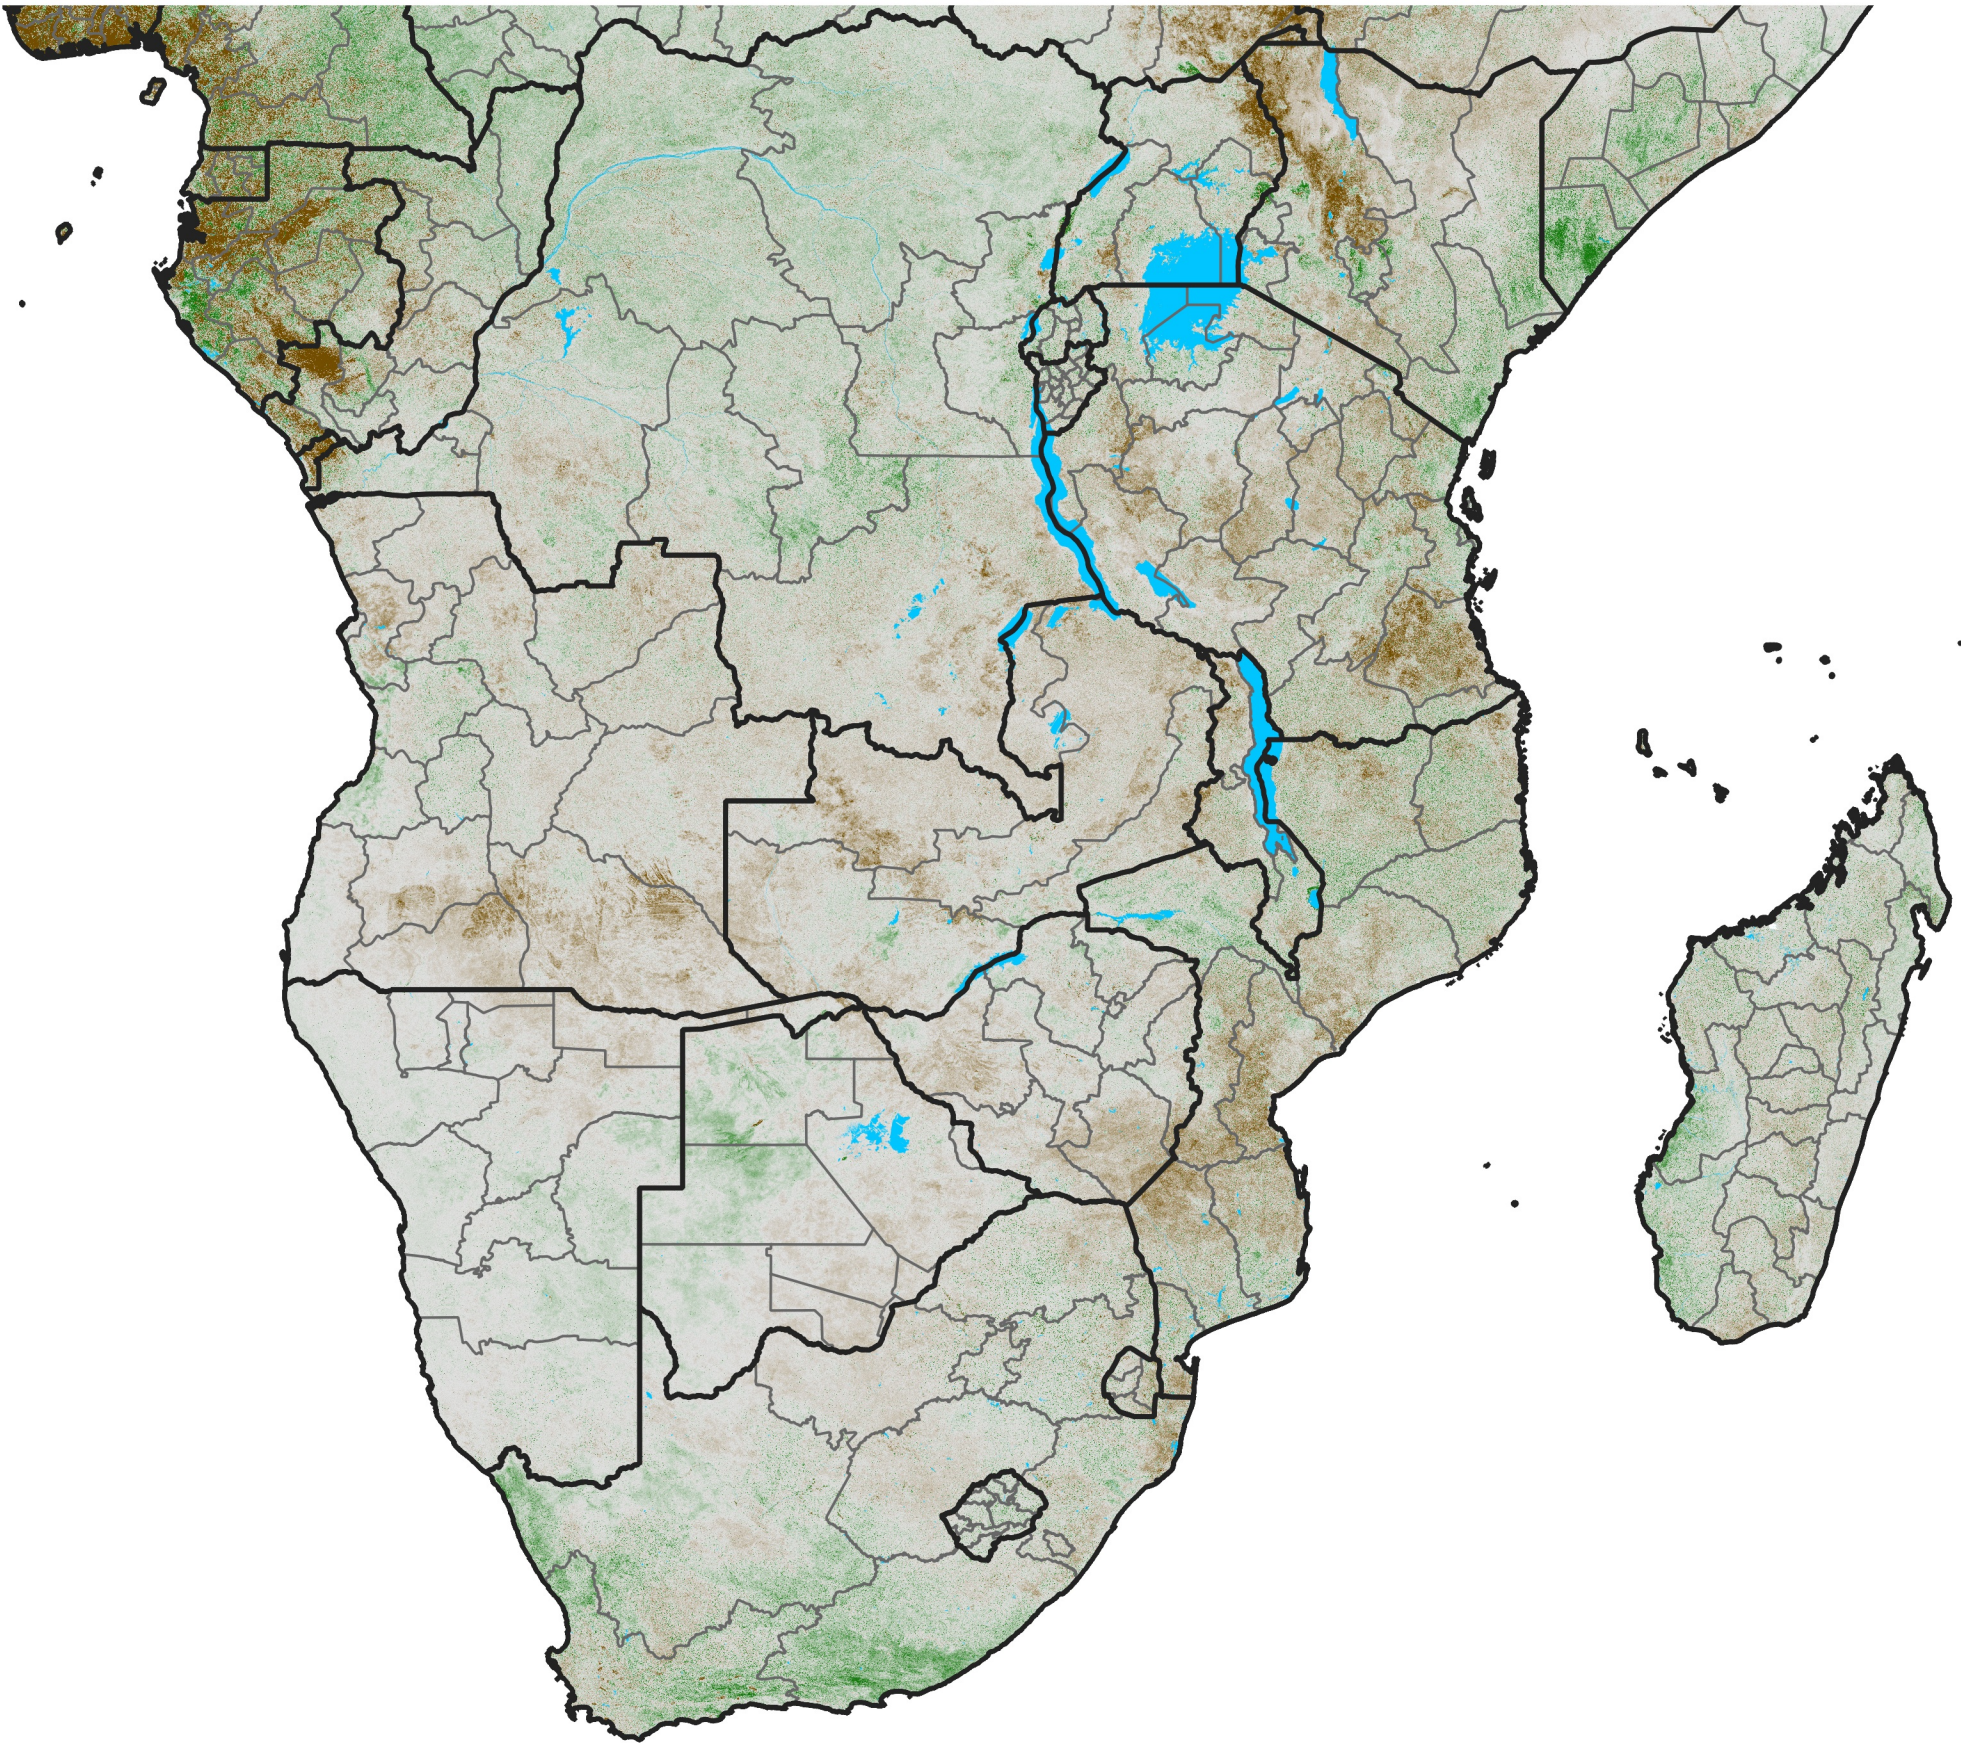

Southern Africa

NDVI Anomaly

2015 minus Mean (2012 - 2021)

Period 46 / Aug 11 - 20, 2015

NDVI Anomaly

< -0.3 -0.2 -0.1 -0.05 0.05 0.1 0.2 >0.3

Negative

No Difference