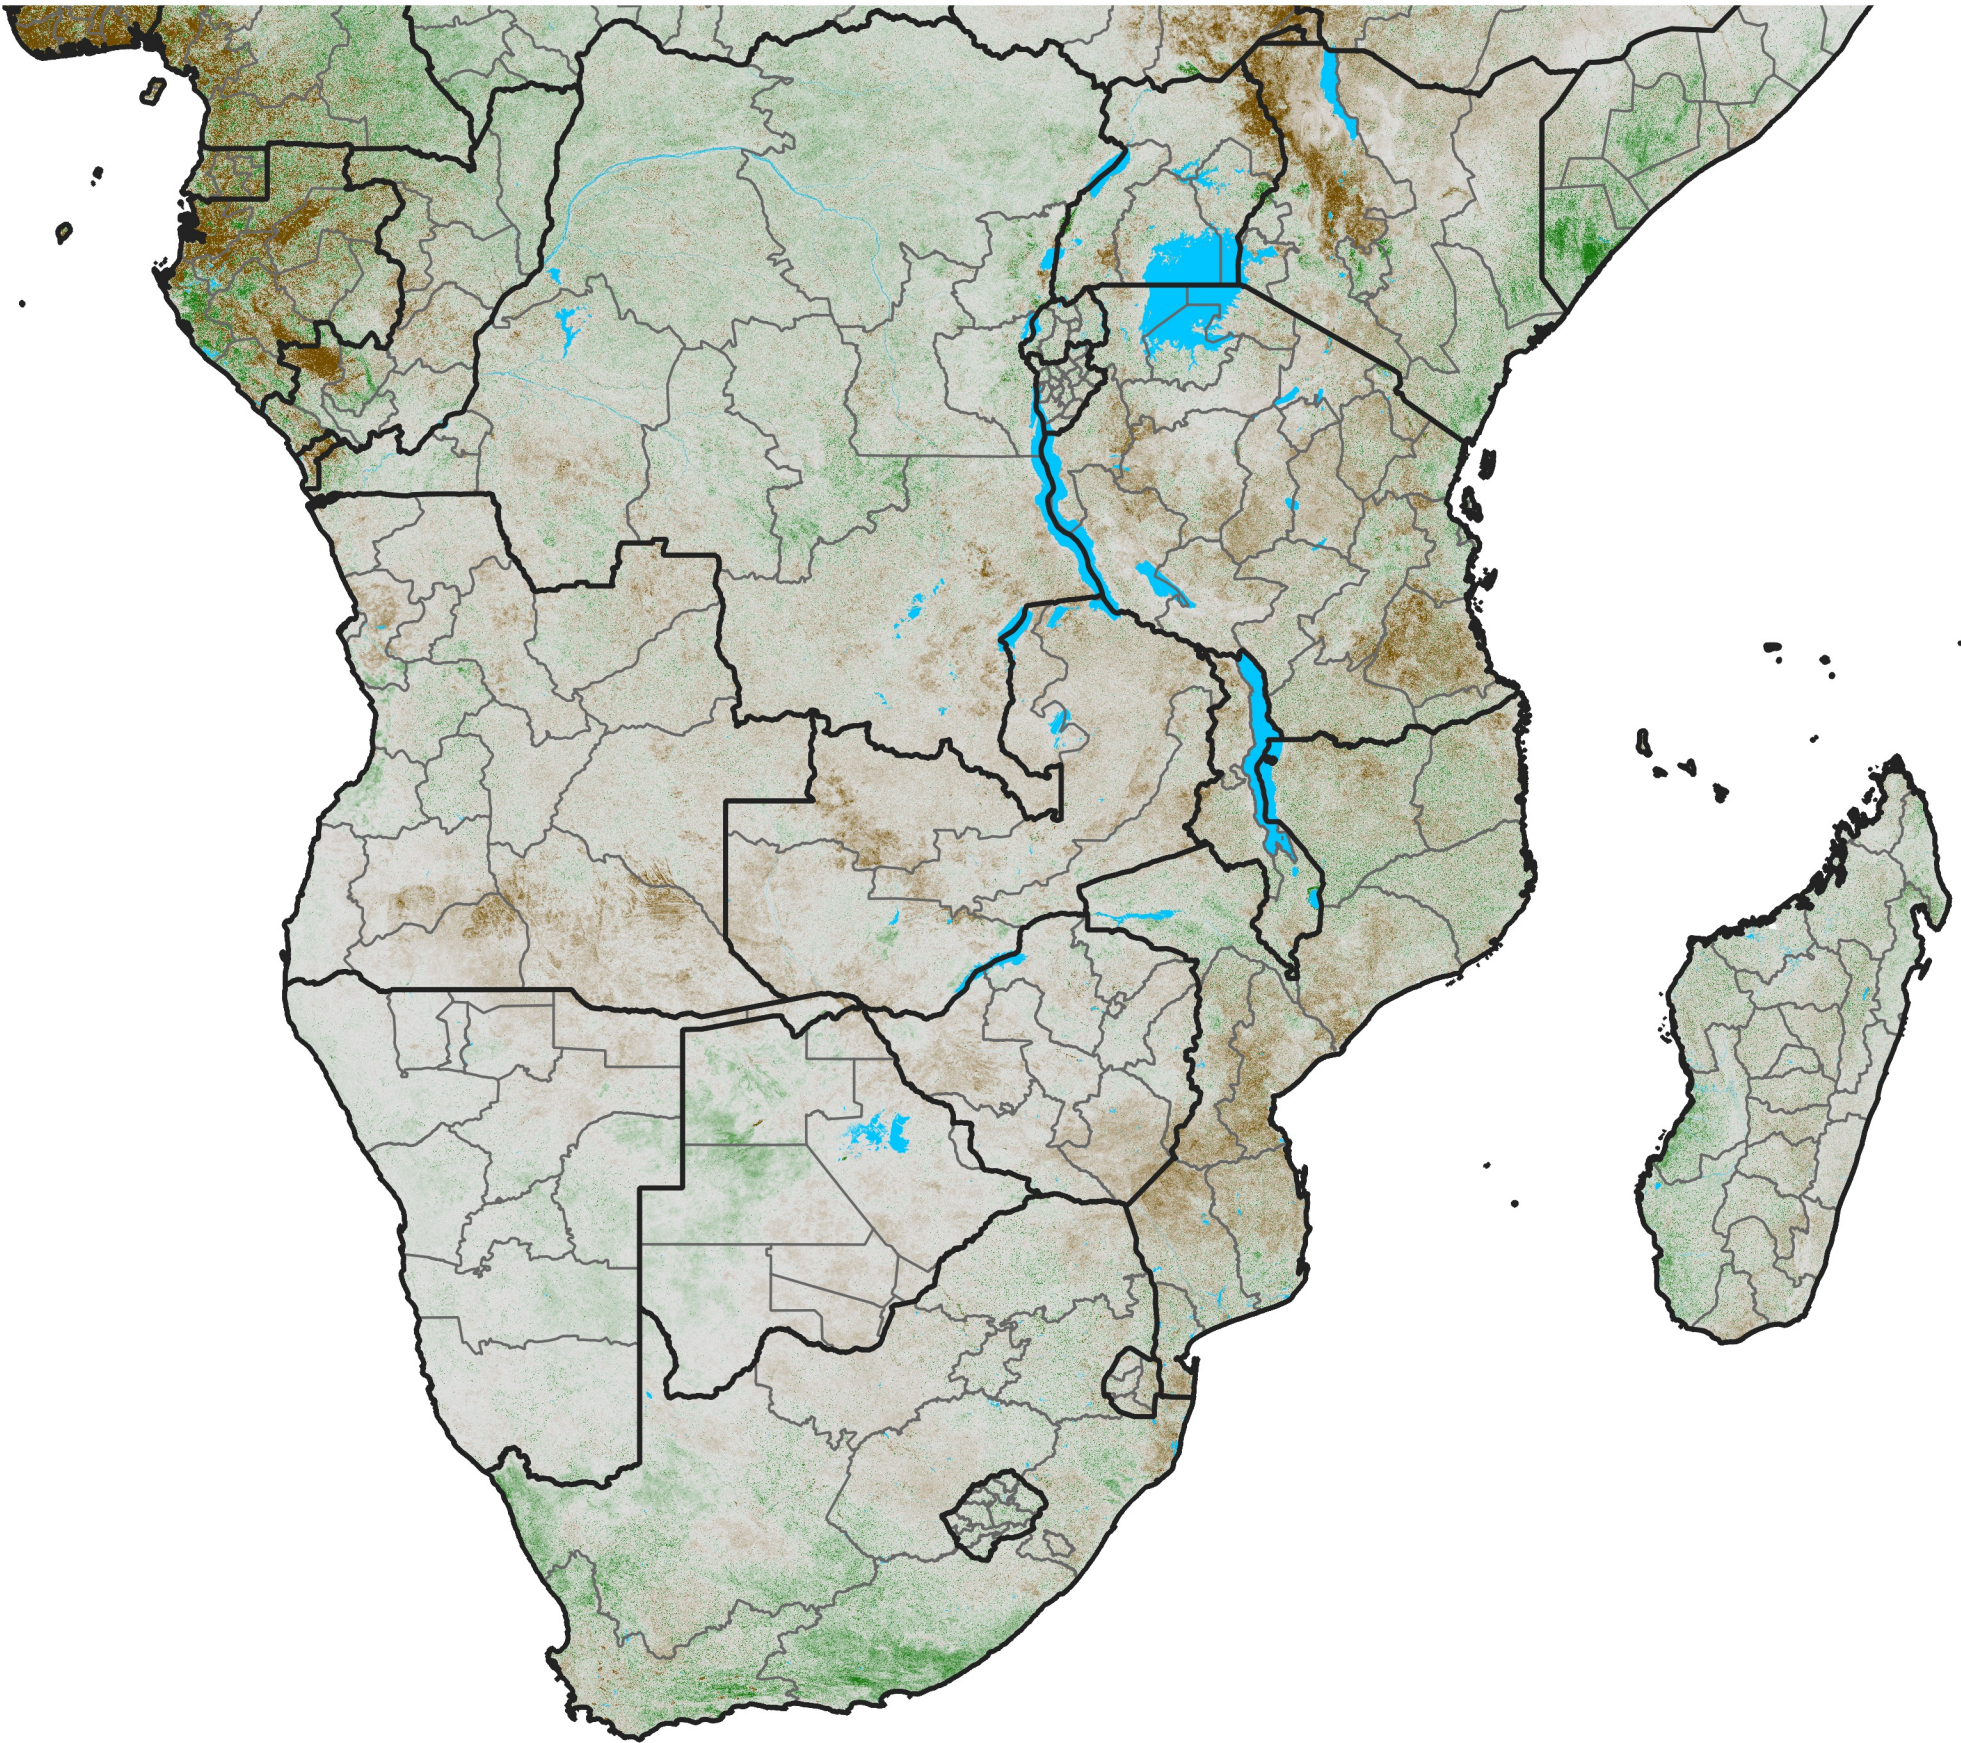

# Southern Africa

## NDVI Anomaly

2015 minus Mean (2012 - 2021)

Period 47 / Aug 16 - 25, 2015

### NDVI Anomaly

< -0.3   -0.2   -0.1   -0.05   0.05   0.1   0.2   >0.3

Negative

No Difference

Positive