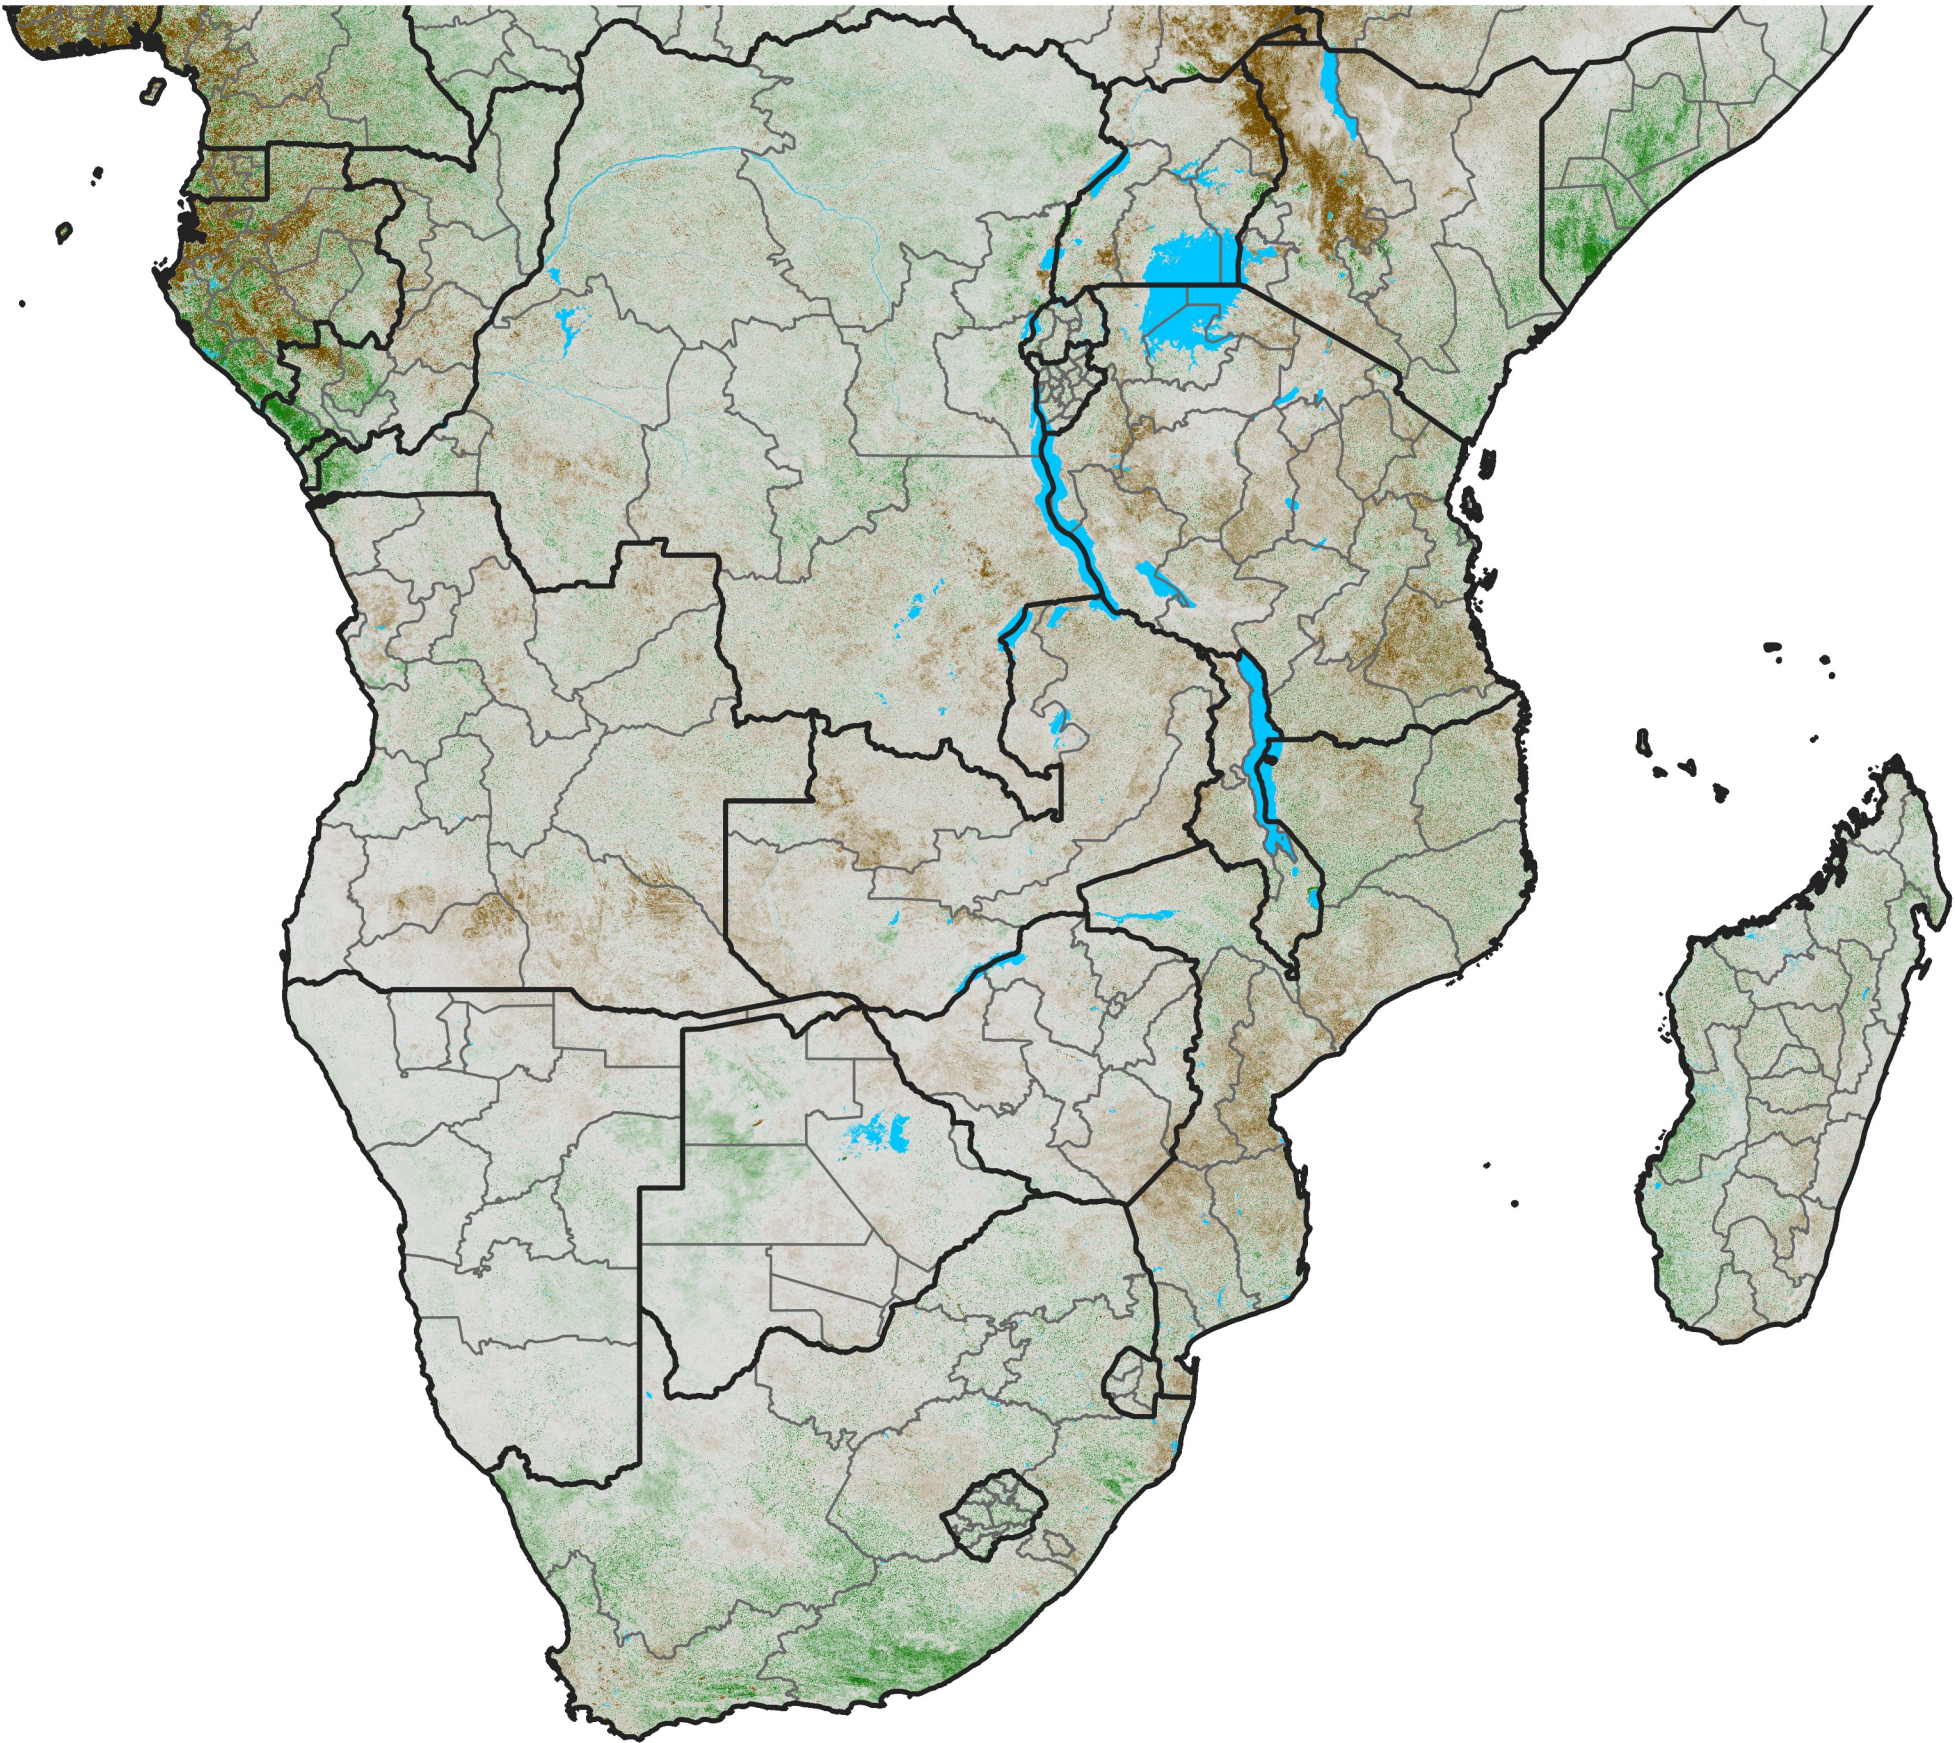

Southern Africa

NDVI Anomaly

2015 minus Mean (2012 - 2021)

Period 49 / Aug 26 - Sep 05, 2015

NDVI Anomaly

< -0.3 -0.2 -0.1 -0.05 0.05 0.1 0.2 >0.3

Negative

No Difference