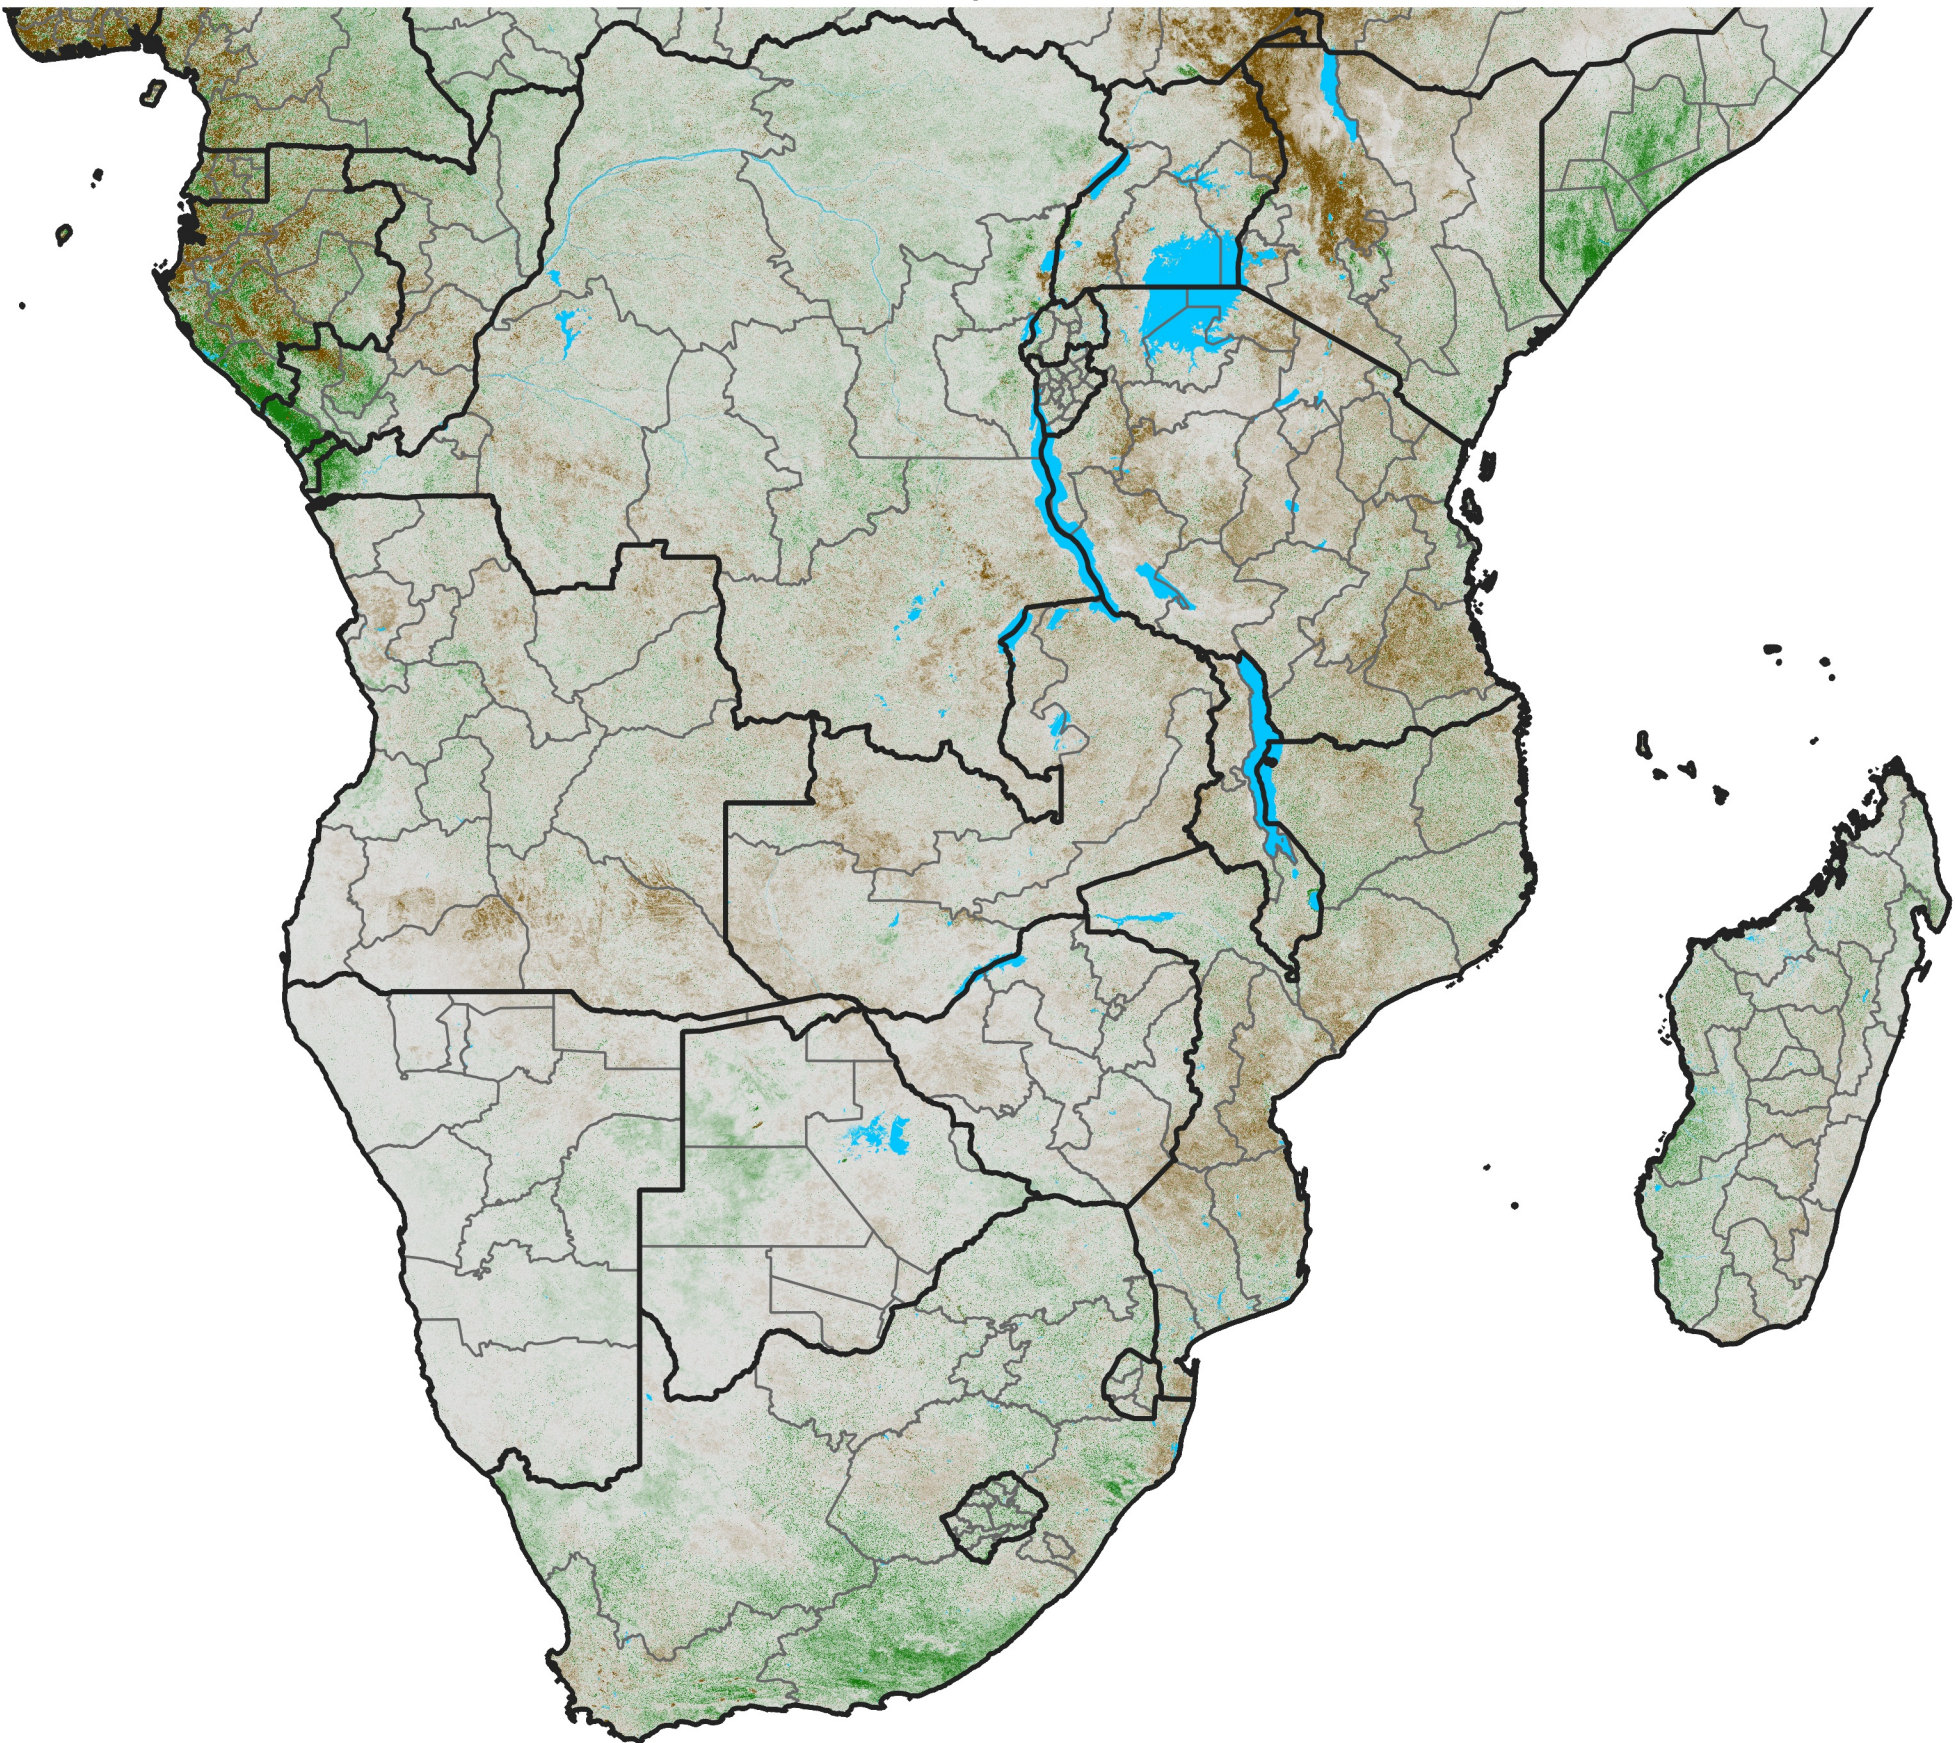

# Southern Africa

## NDVI Anomaly

2015 minus Mean (2012 - 2021)

Period 50 / Sep 01 - 10, 2015

### NDVI Anomaly

< -0.3   -0.2   -0.1   -0.05   0.05   0.1   0.2   >0.3

Negative

No Difference

Positive