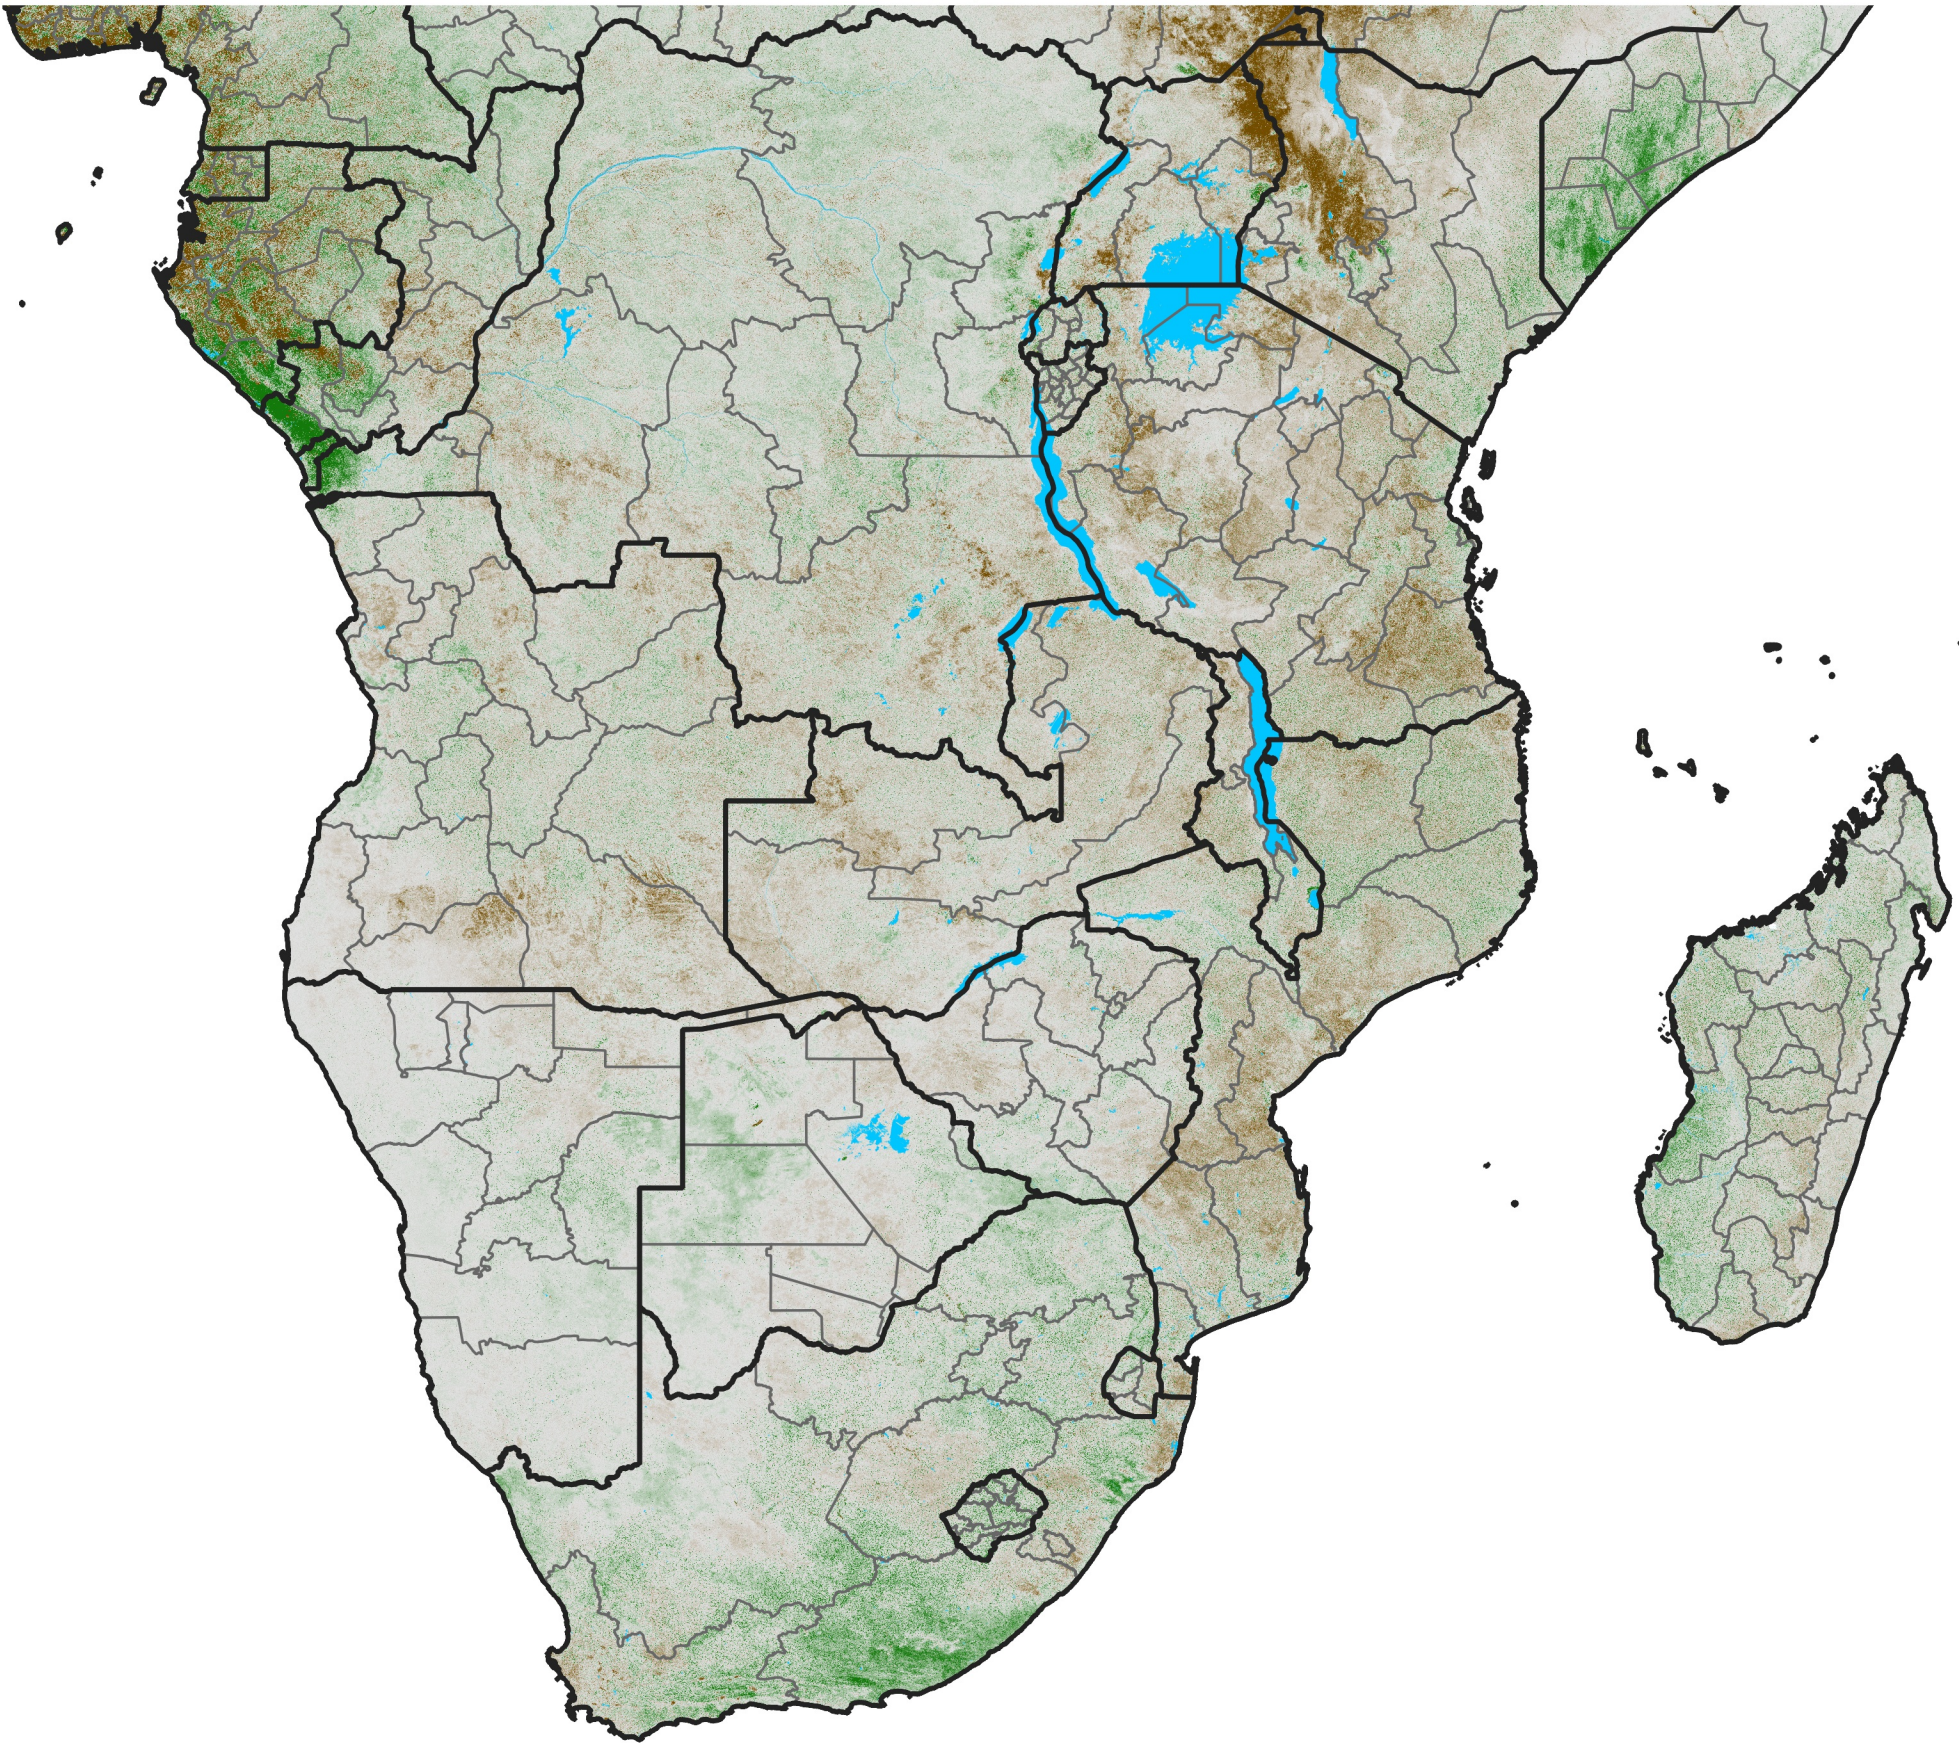

Southern Africa

NDVI Anomaly

2015 minus Mean (2012 - 2021)

Period 51 / Sep 06 - 15, 2015

NDVI Anomaly

< -0.3 -0.2 -0.1 -0.05 0.05 0.1 0.2 >0.3

Negative

No Difference