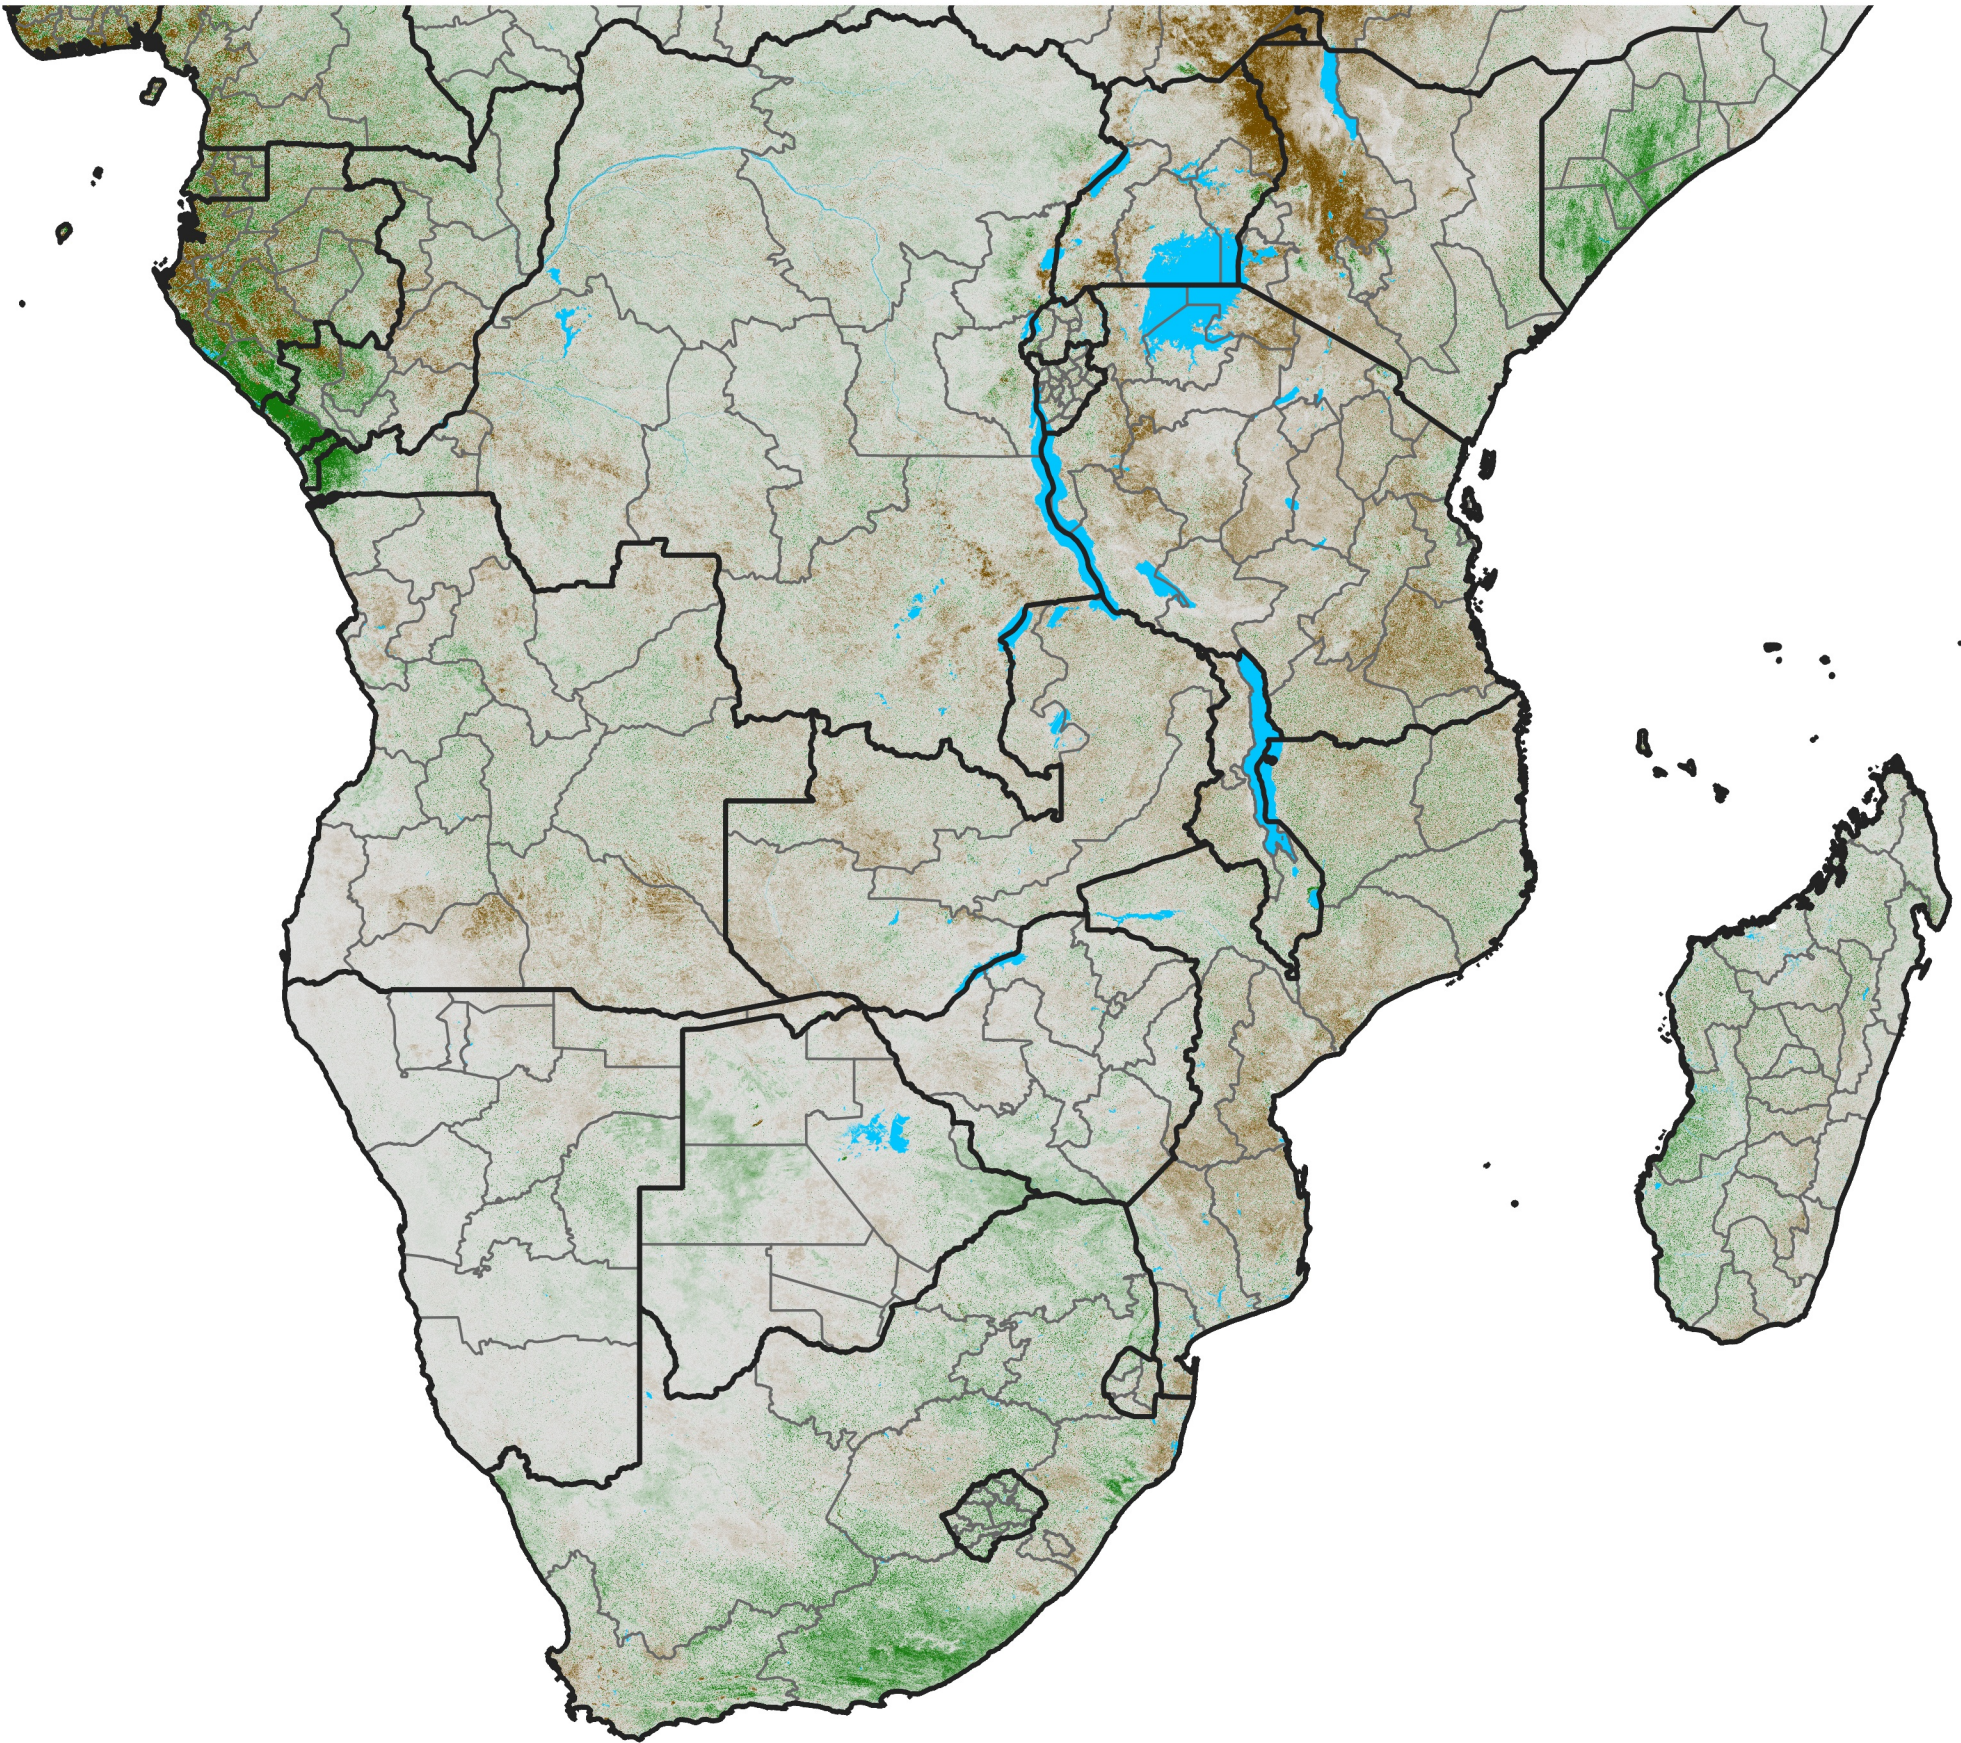

# Southern Africa

## NDVI Anomaly

2015 minus Mean (2012 - 2021)

Period 52 / Sep 11 - 20, 2015

### NDVI Anomaly

< -0.3   -0.2   -0.1   -0.05   0.05   0.1   0.2   >0.3

Negative

No Difference

Positive