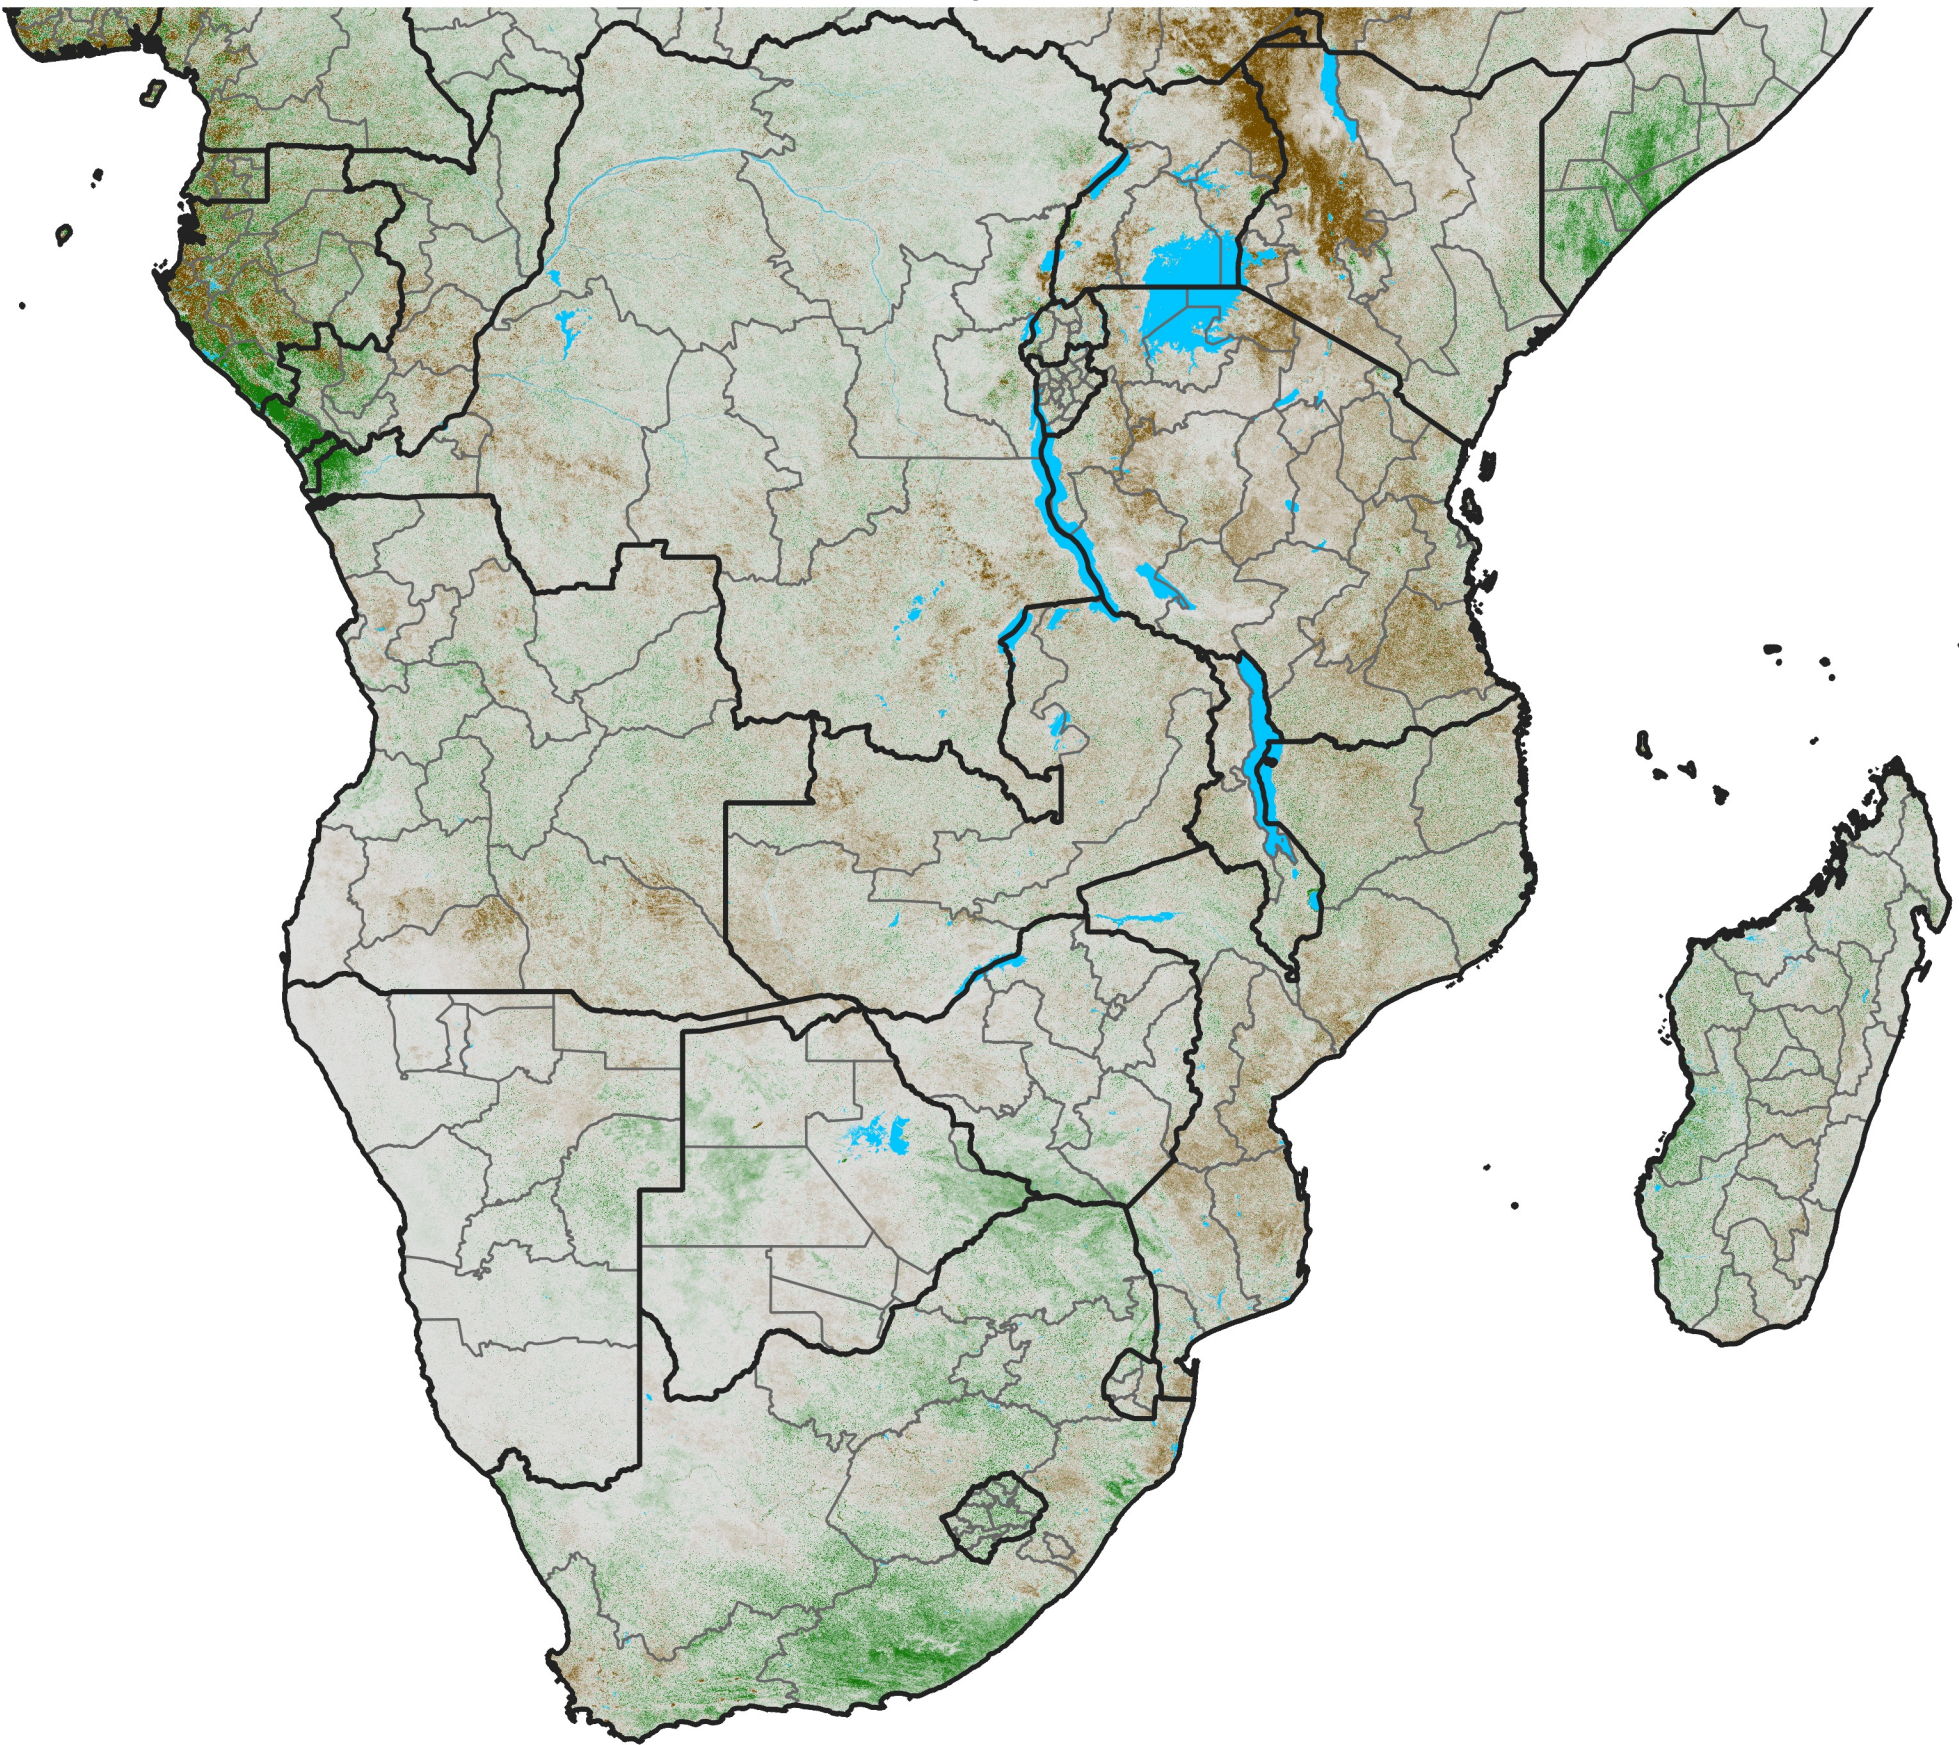

Southern Africa

NDVI Anomaly

2015 minus Mean (2012 - 2021)

Period 53 / Sep 16 - 25, 2015

NDVI Anomaly

< -0.3 -0.2 -0.1 -0.05 0.05 0.1 0.2 >0.3

Negative

No Difference