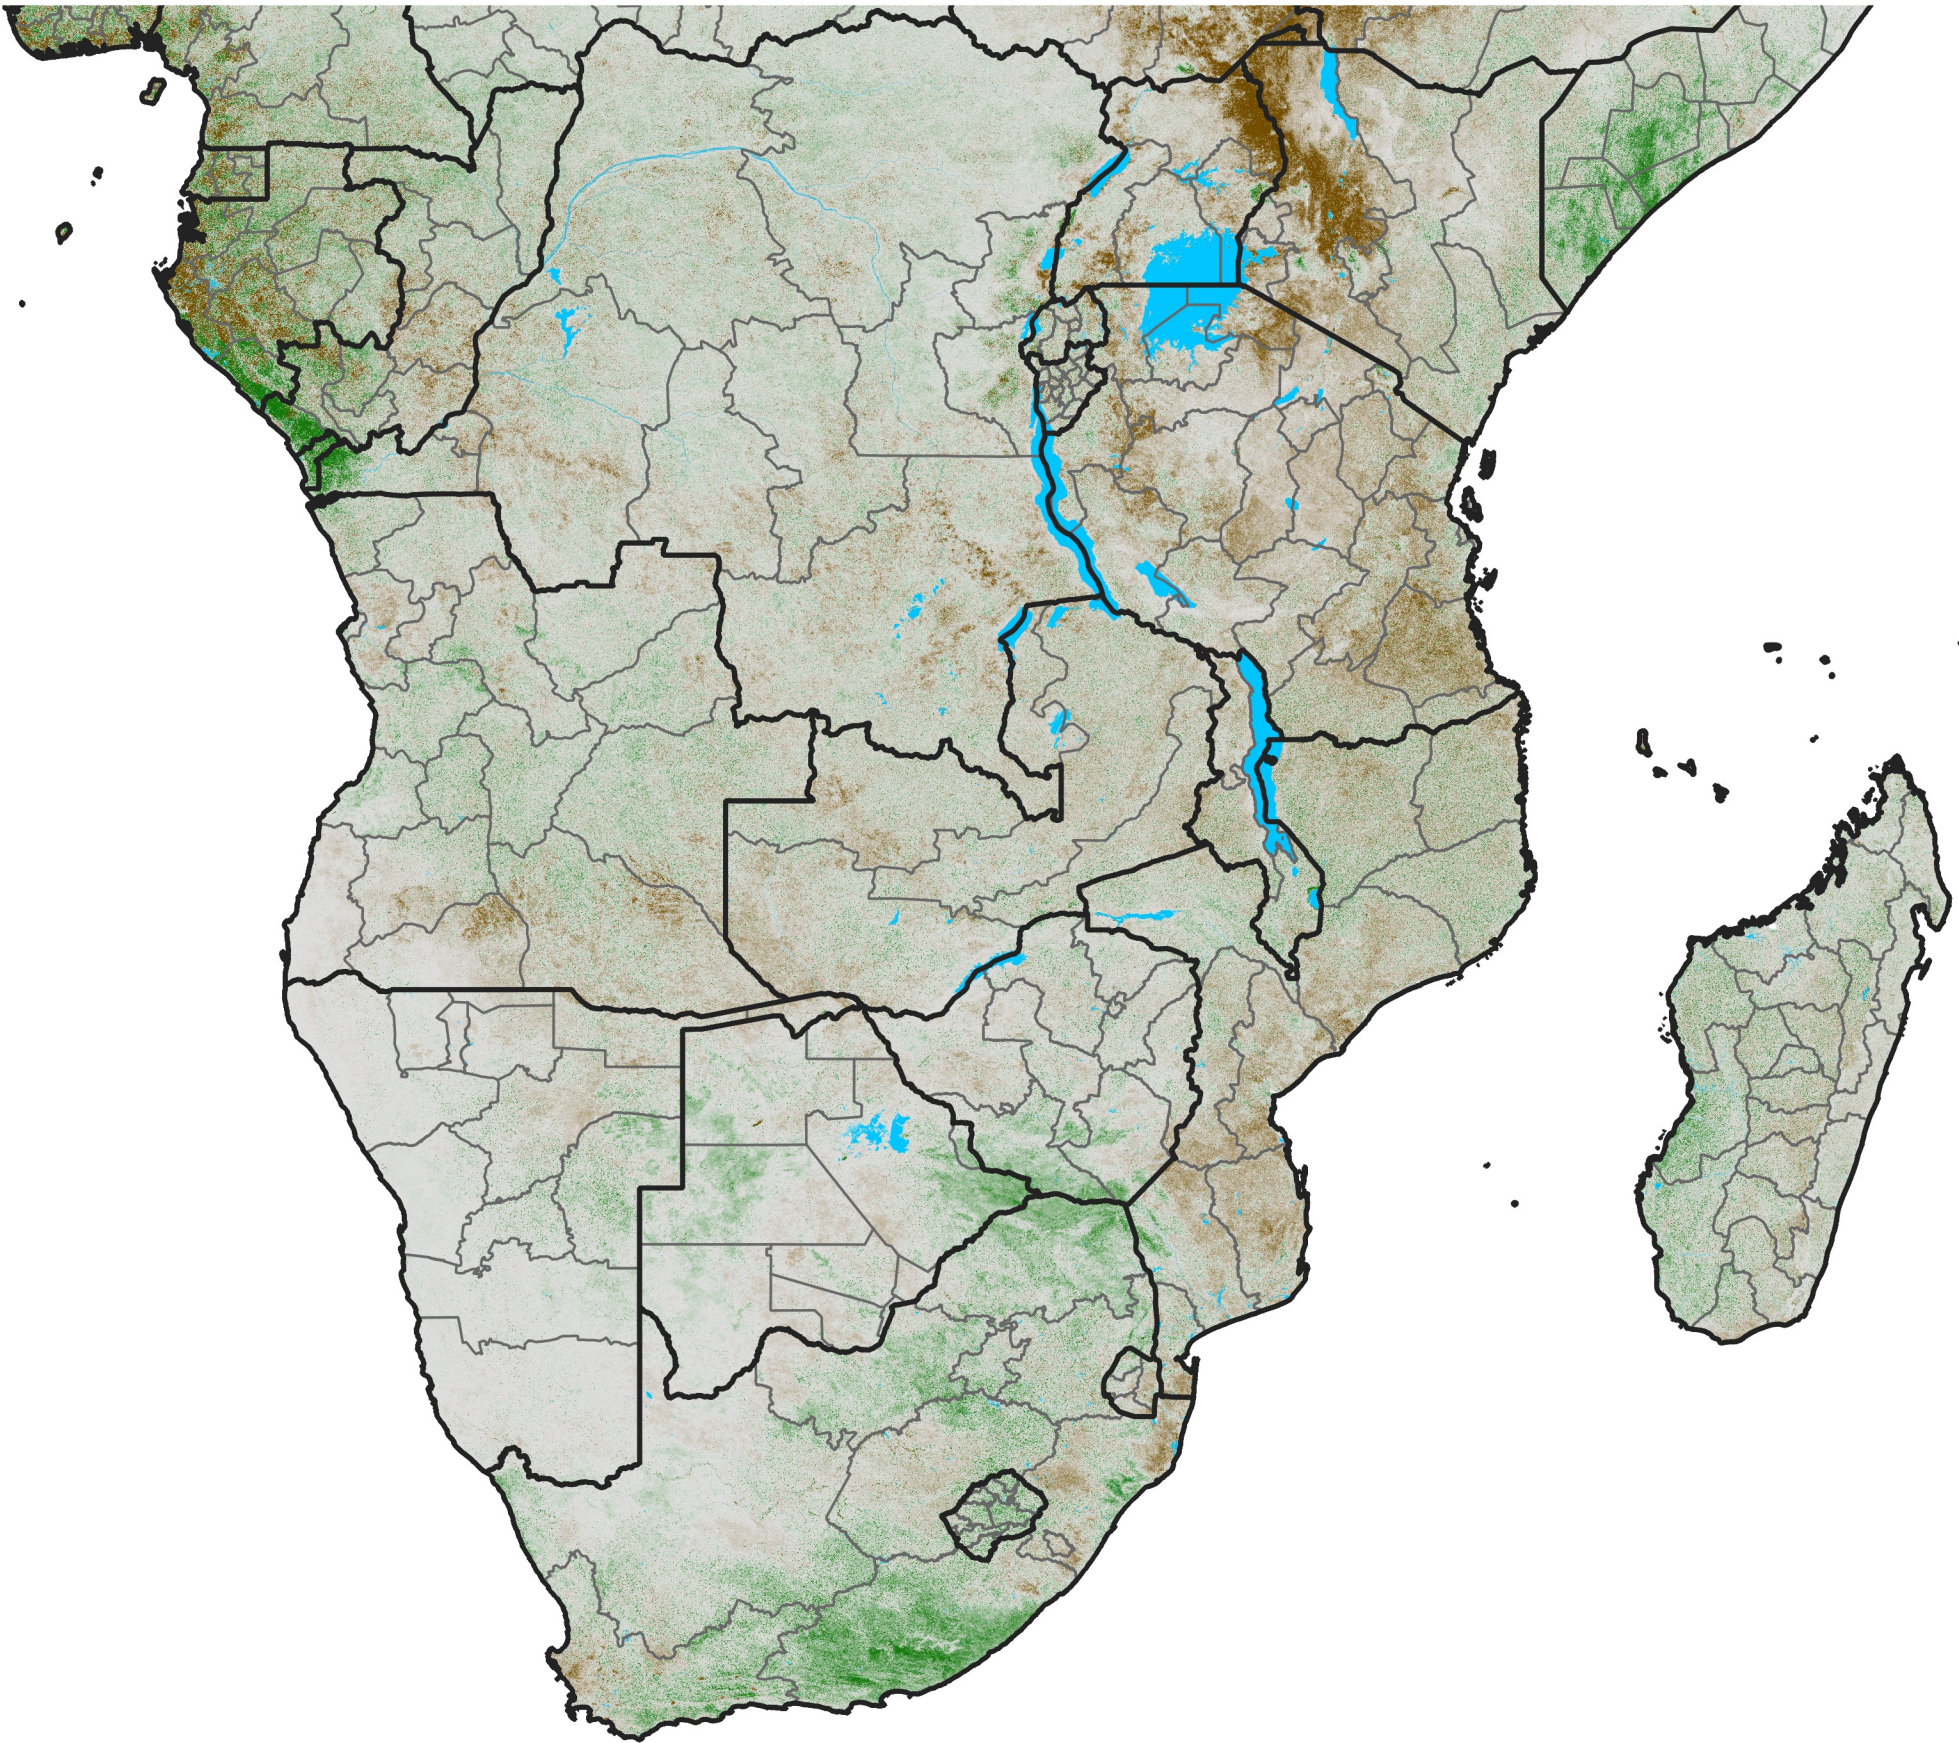

Southern Africa

NDVI Anomaly

2015 minus Mean (2012 - 2021)

Period 54 / Sep 21 - 30, 2015

NDVI Anomaly

< -0.3 -0.2 -0.1 -0.05 0.05 0.1 0.2 >0.3

Negative

No Difference