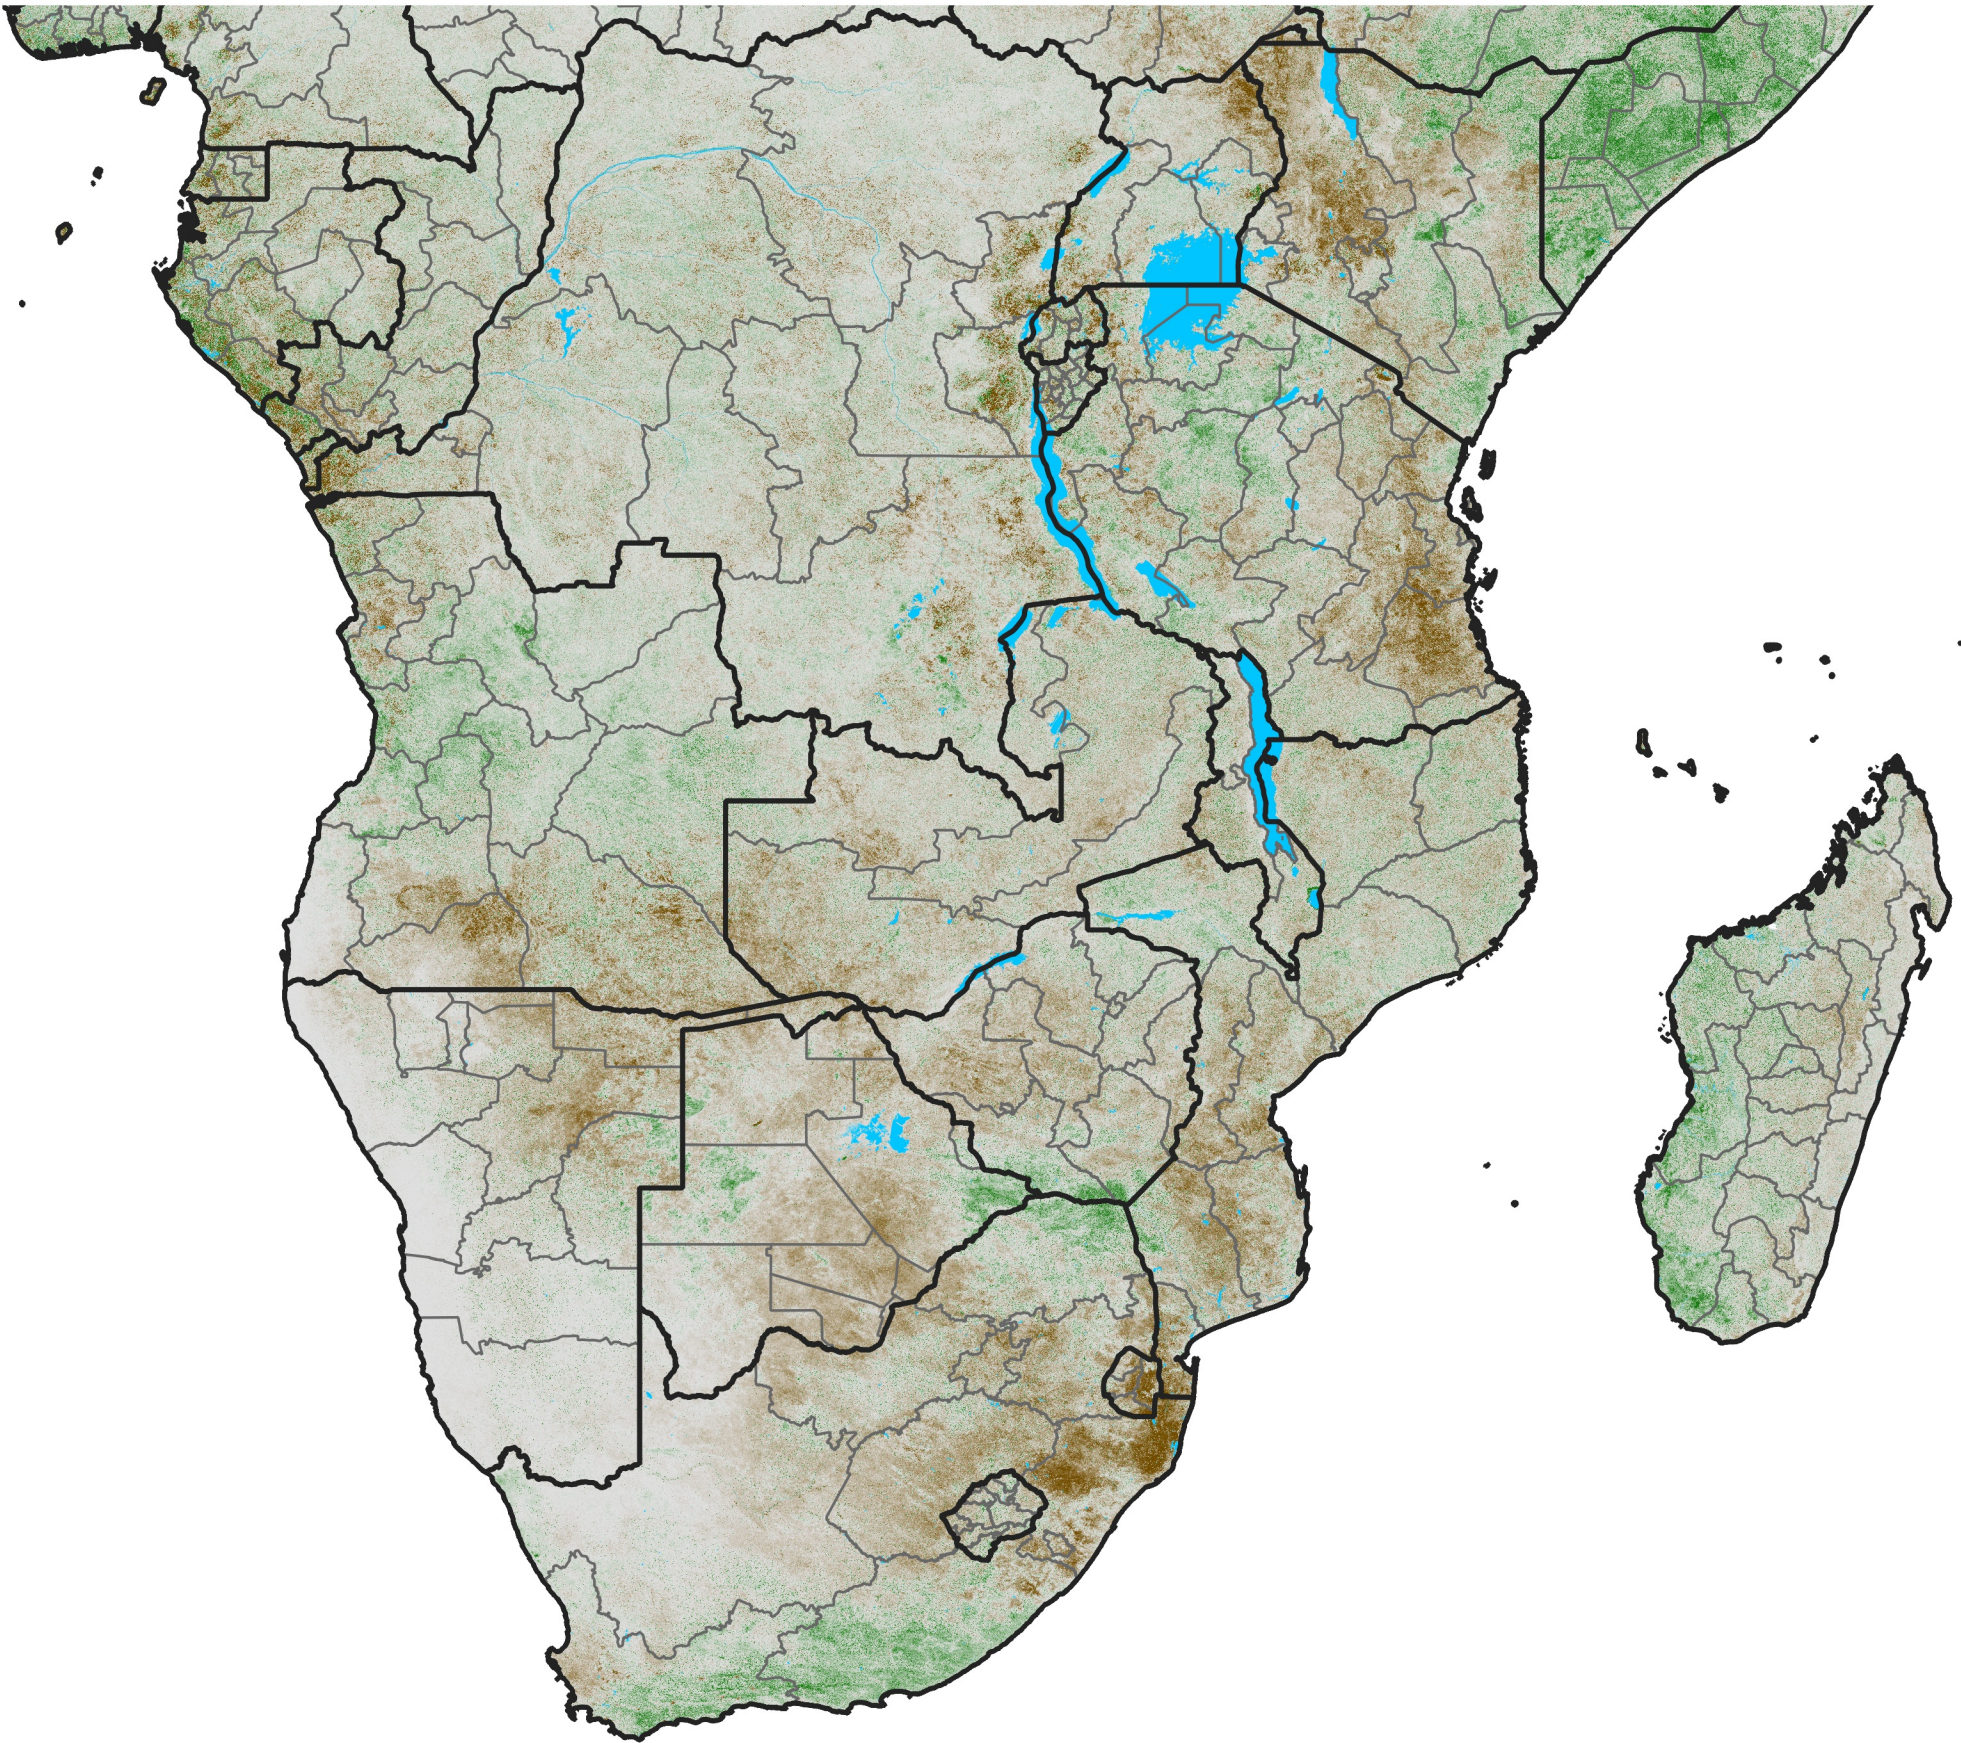

Southern Africa

NDVI Anomaly

2015 minus Mean (2012 - 2021)

Period 61 / Oct 26 - Nov 05, 2015

NDVI Anomaly

< -0.3 -0.2 -0.1 -0.05 0.05 0.1 0.2 >0.3

Negative

No Difference