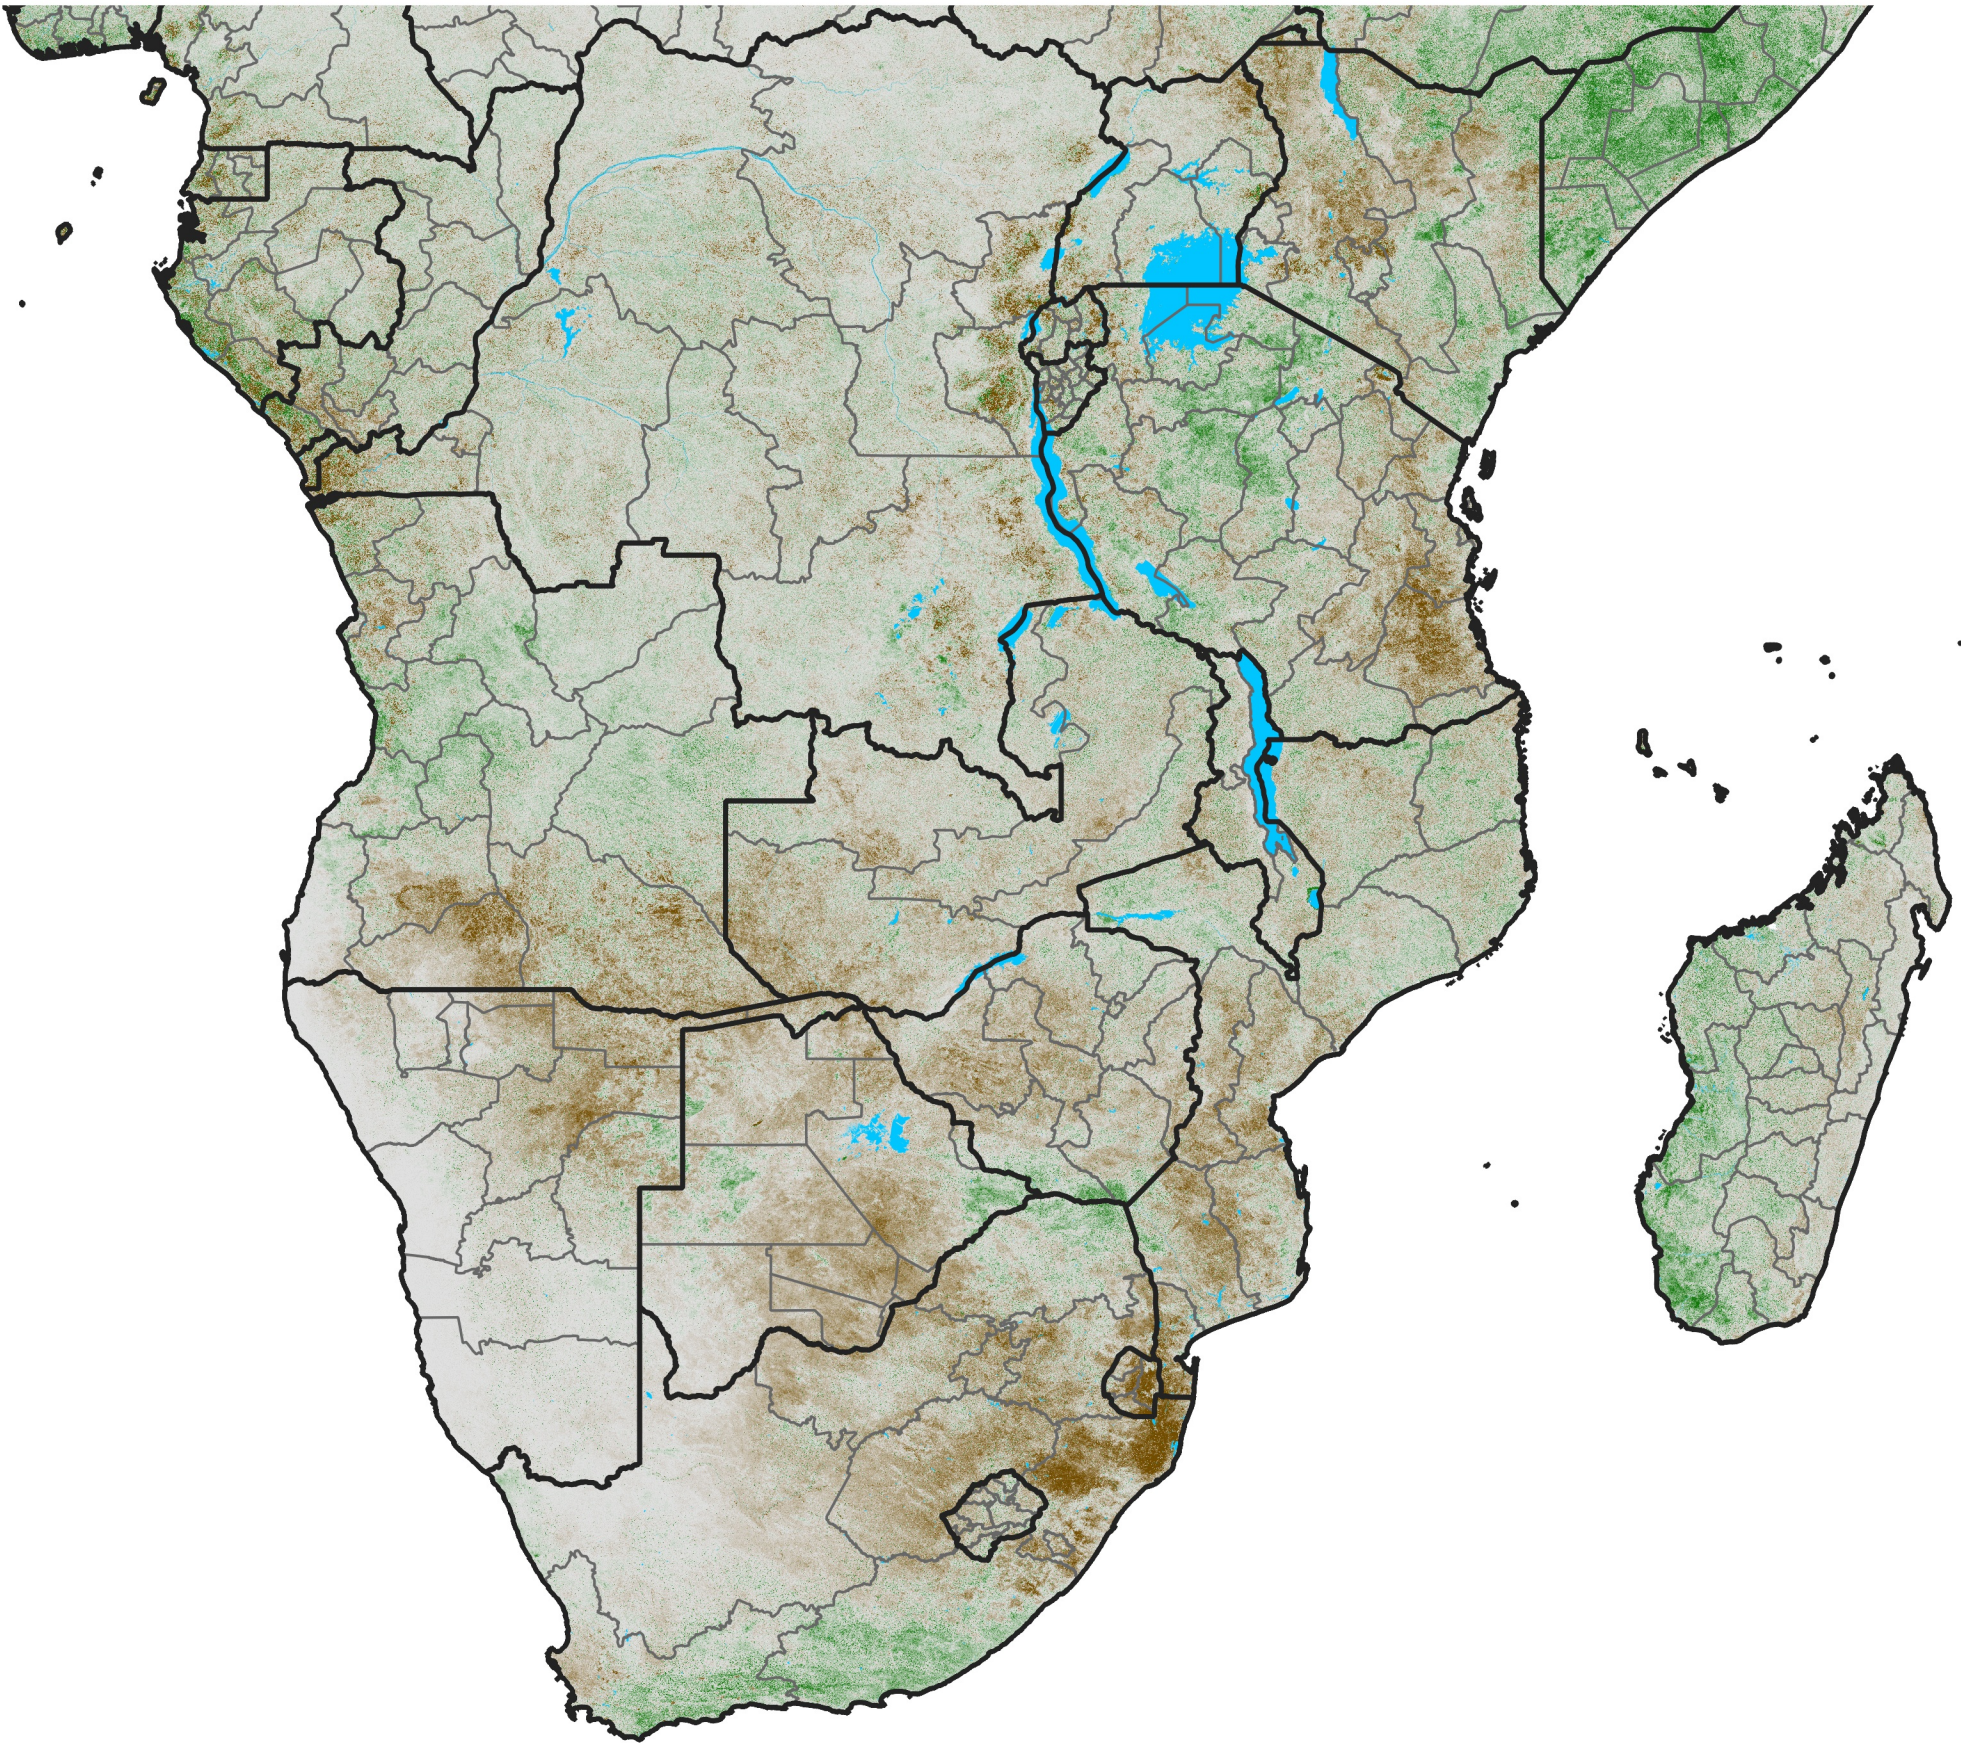

Southern Africa

NDVI Anomaly

2015 minus Mean (2012 - 2021)

Period 62 / Nov 01 - 10, 2015

NDVI Anomaly

< -0.3 -0.2 -0.1 -0.05 0.05 0.1 0.2 >0.3

Negative

No Difference