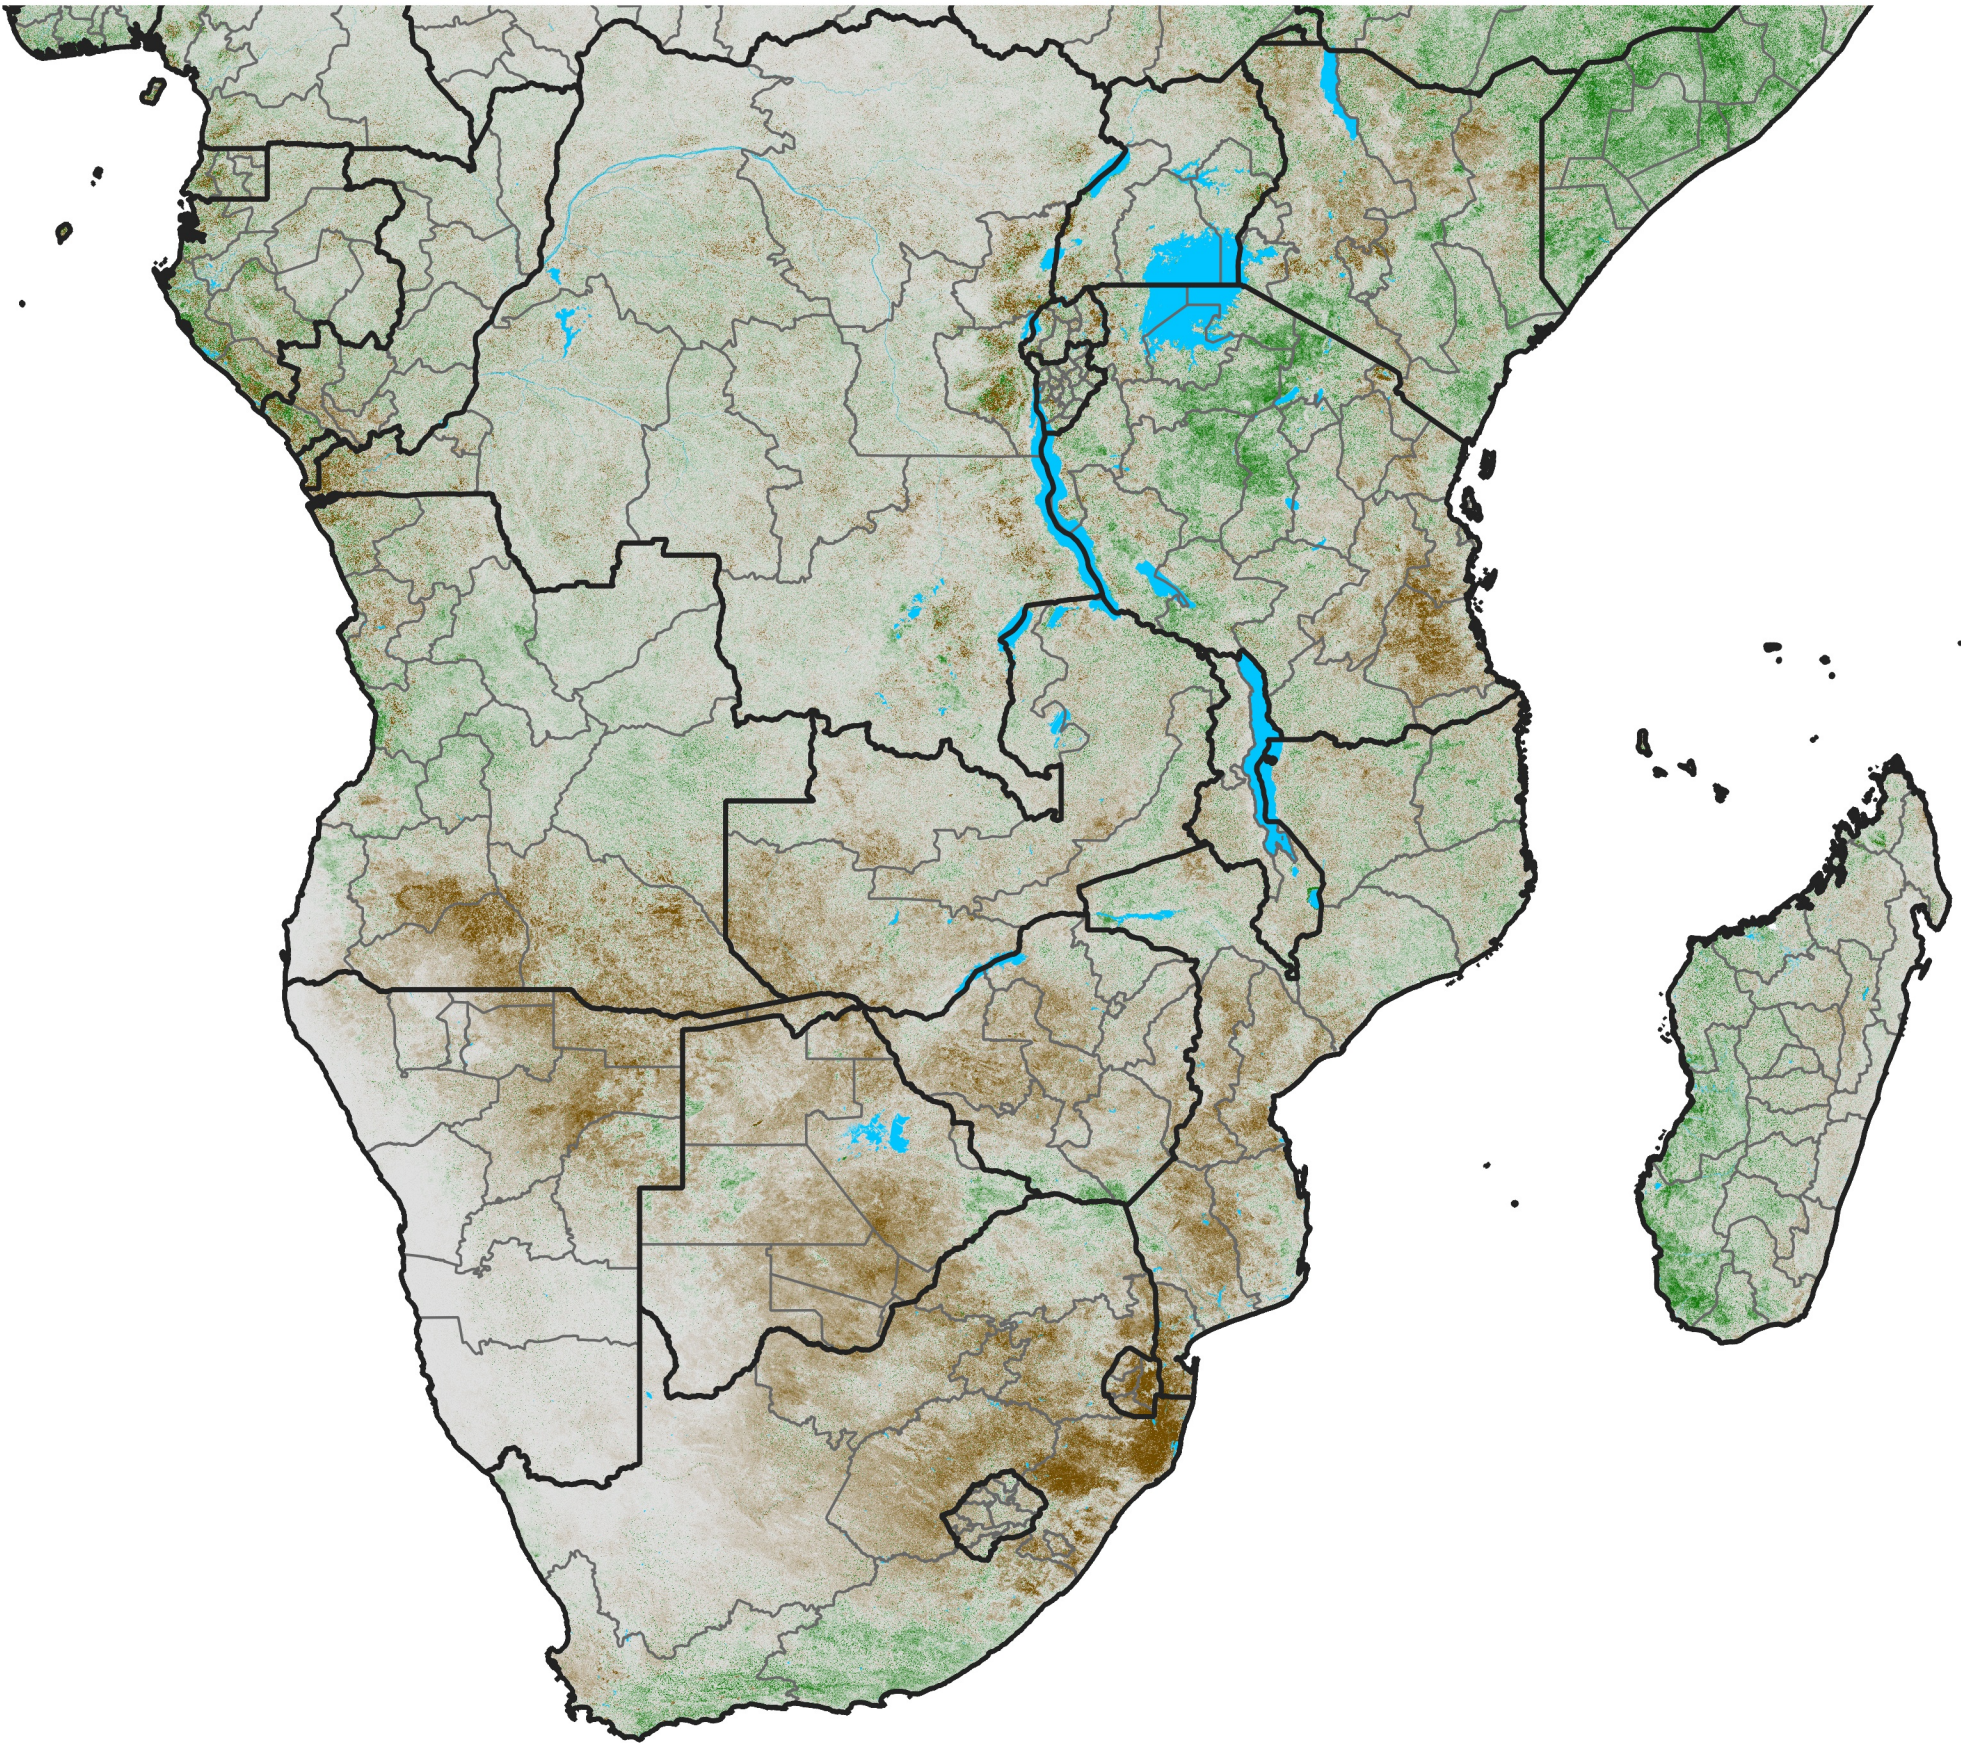

# Southern Africa

## NDVI Anomaly

2015 minus Mean (2012 - 2021)

Period 63 / Nov 06 - 15, 2015