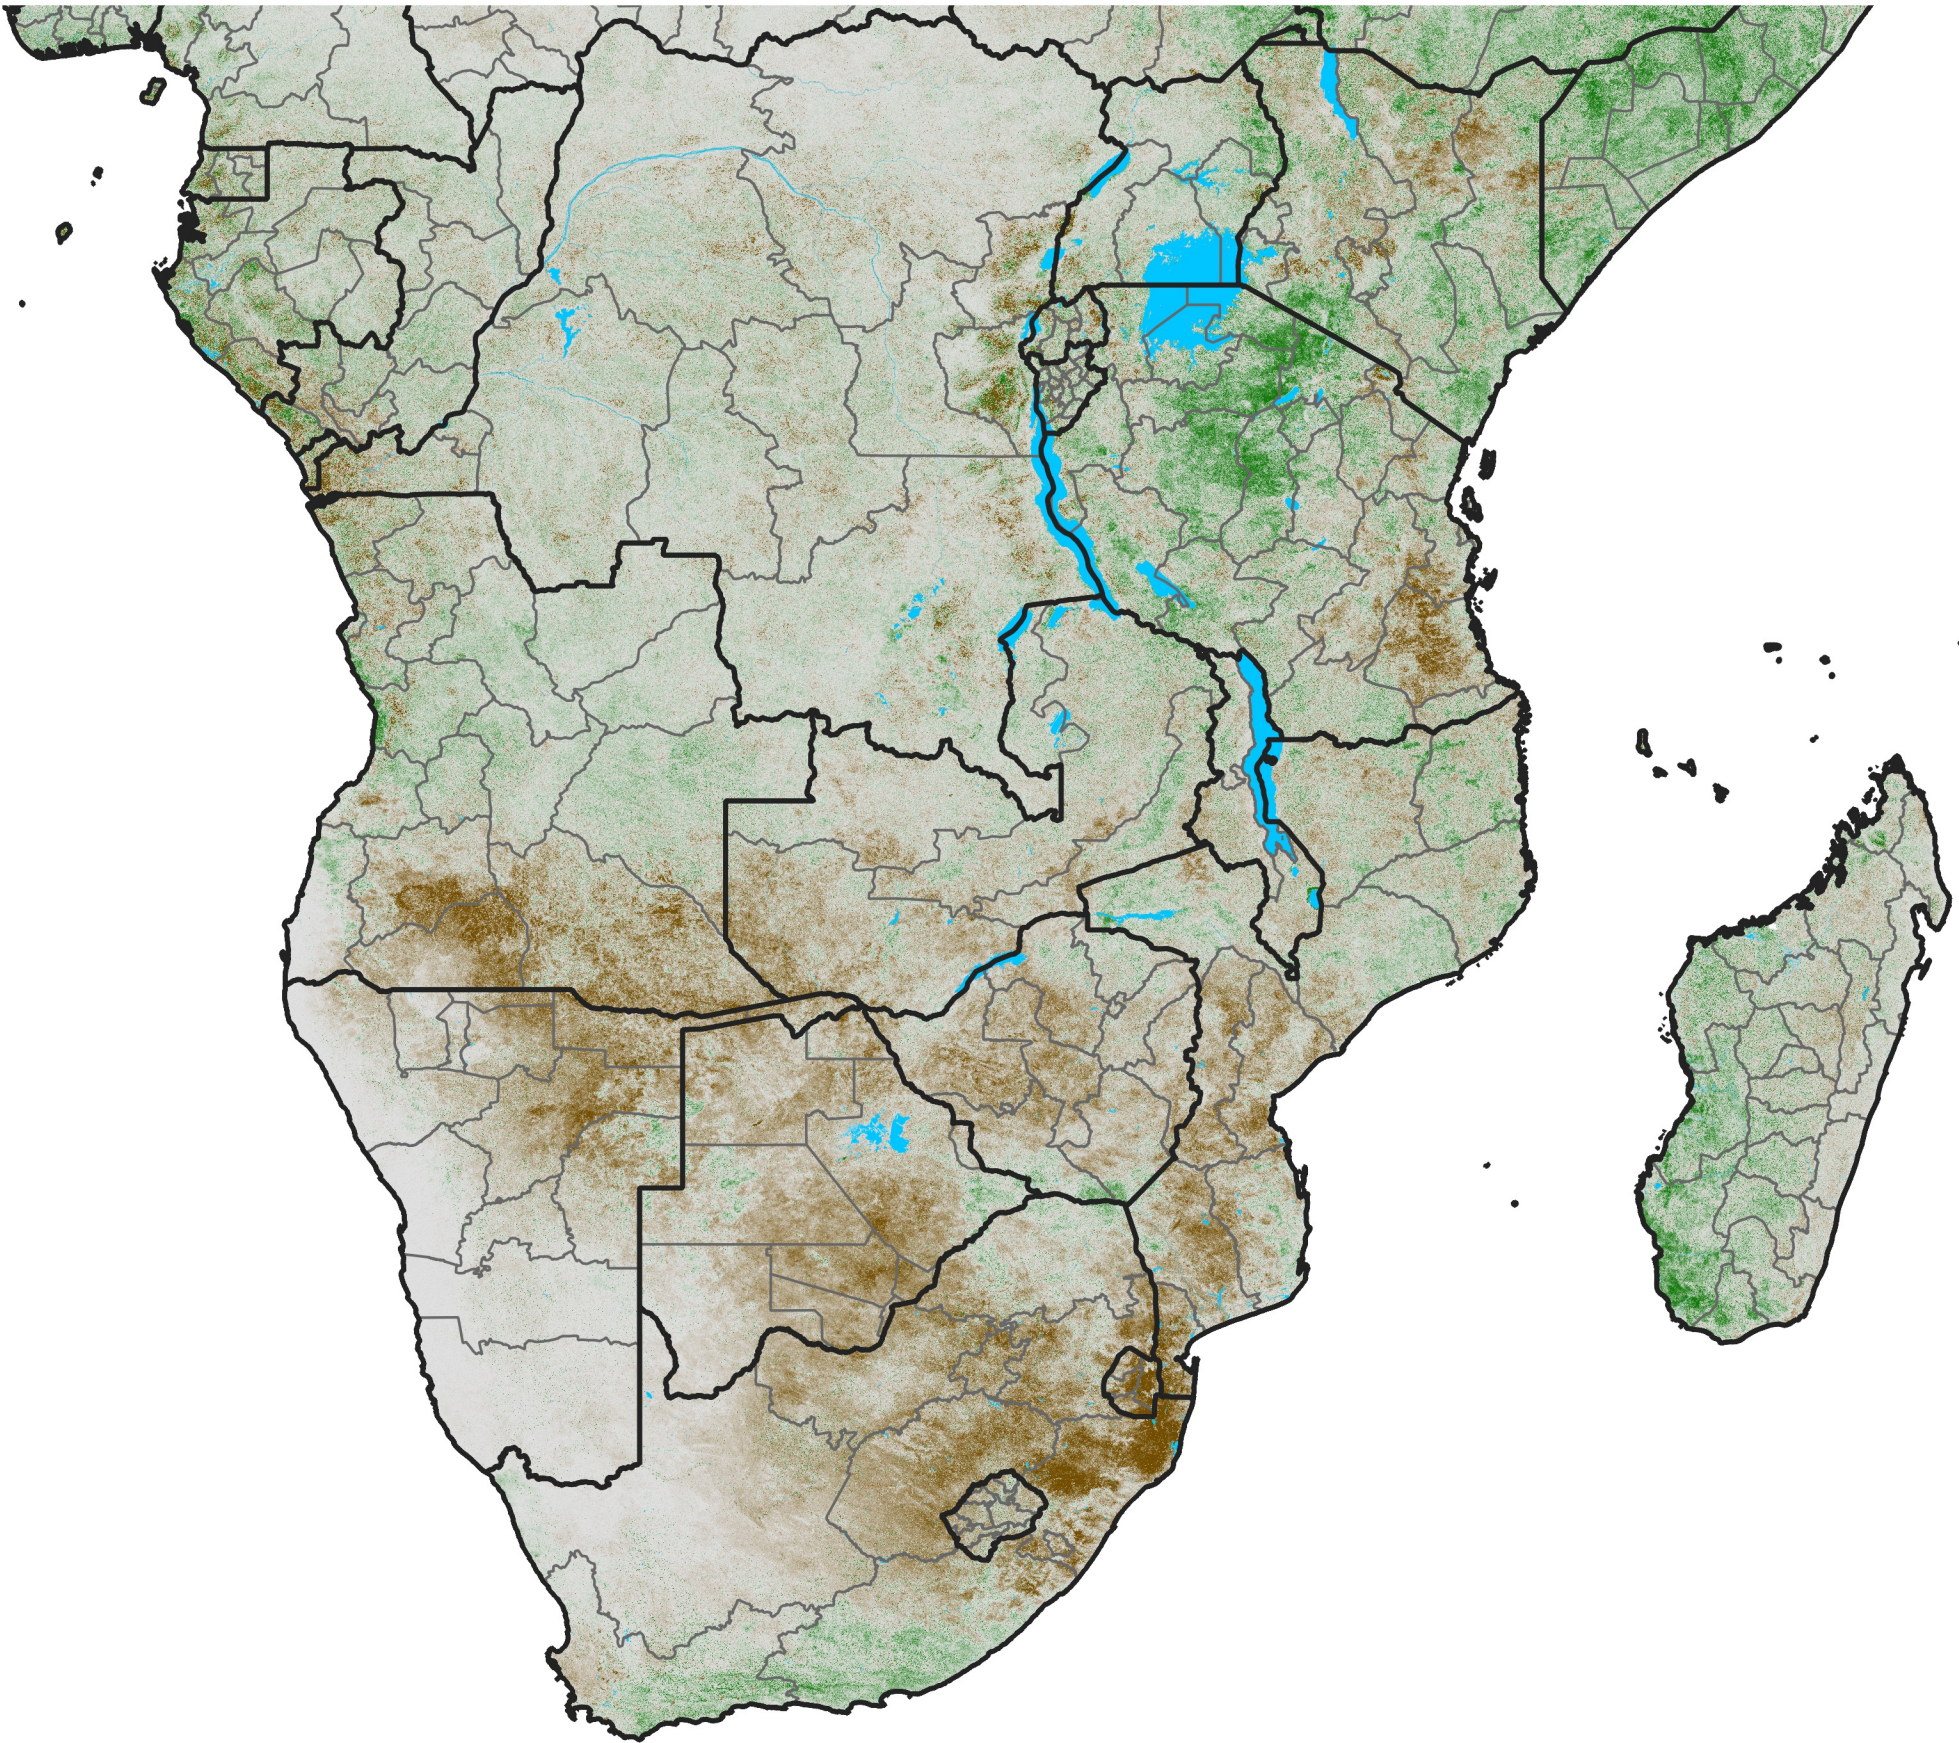

Southern Africa

NDVI Anomaly

2015 minus Mean (2012 - 2021)

Period 64 / Nov 11 - 20, 2015

NDVI Anomaly

< -0.3 -0.2 -0.1 -0.05 0.05 0.1 0.2 >0.3

Negative

No Difference