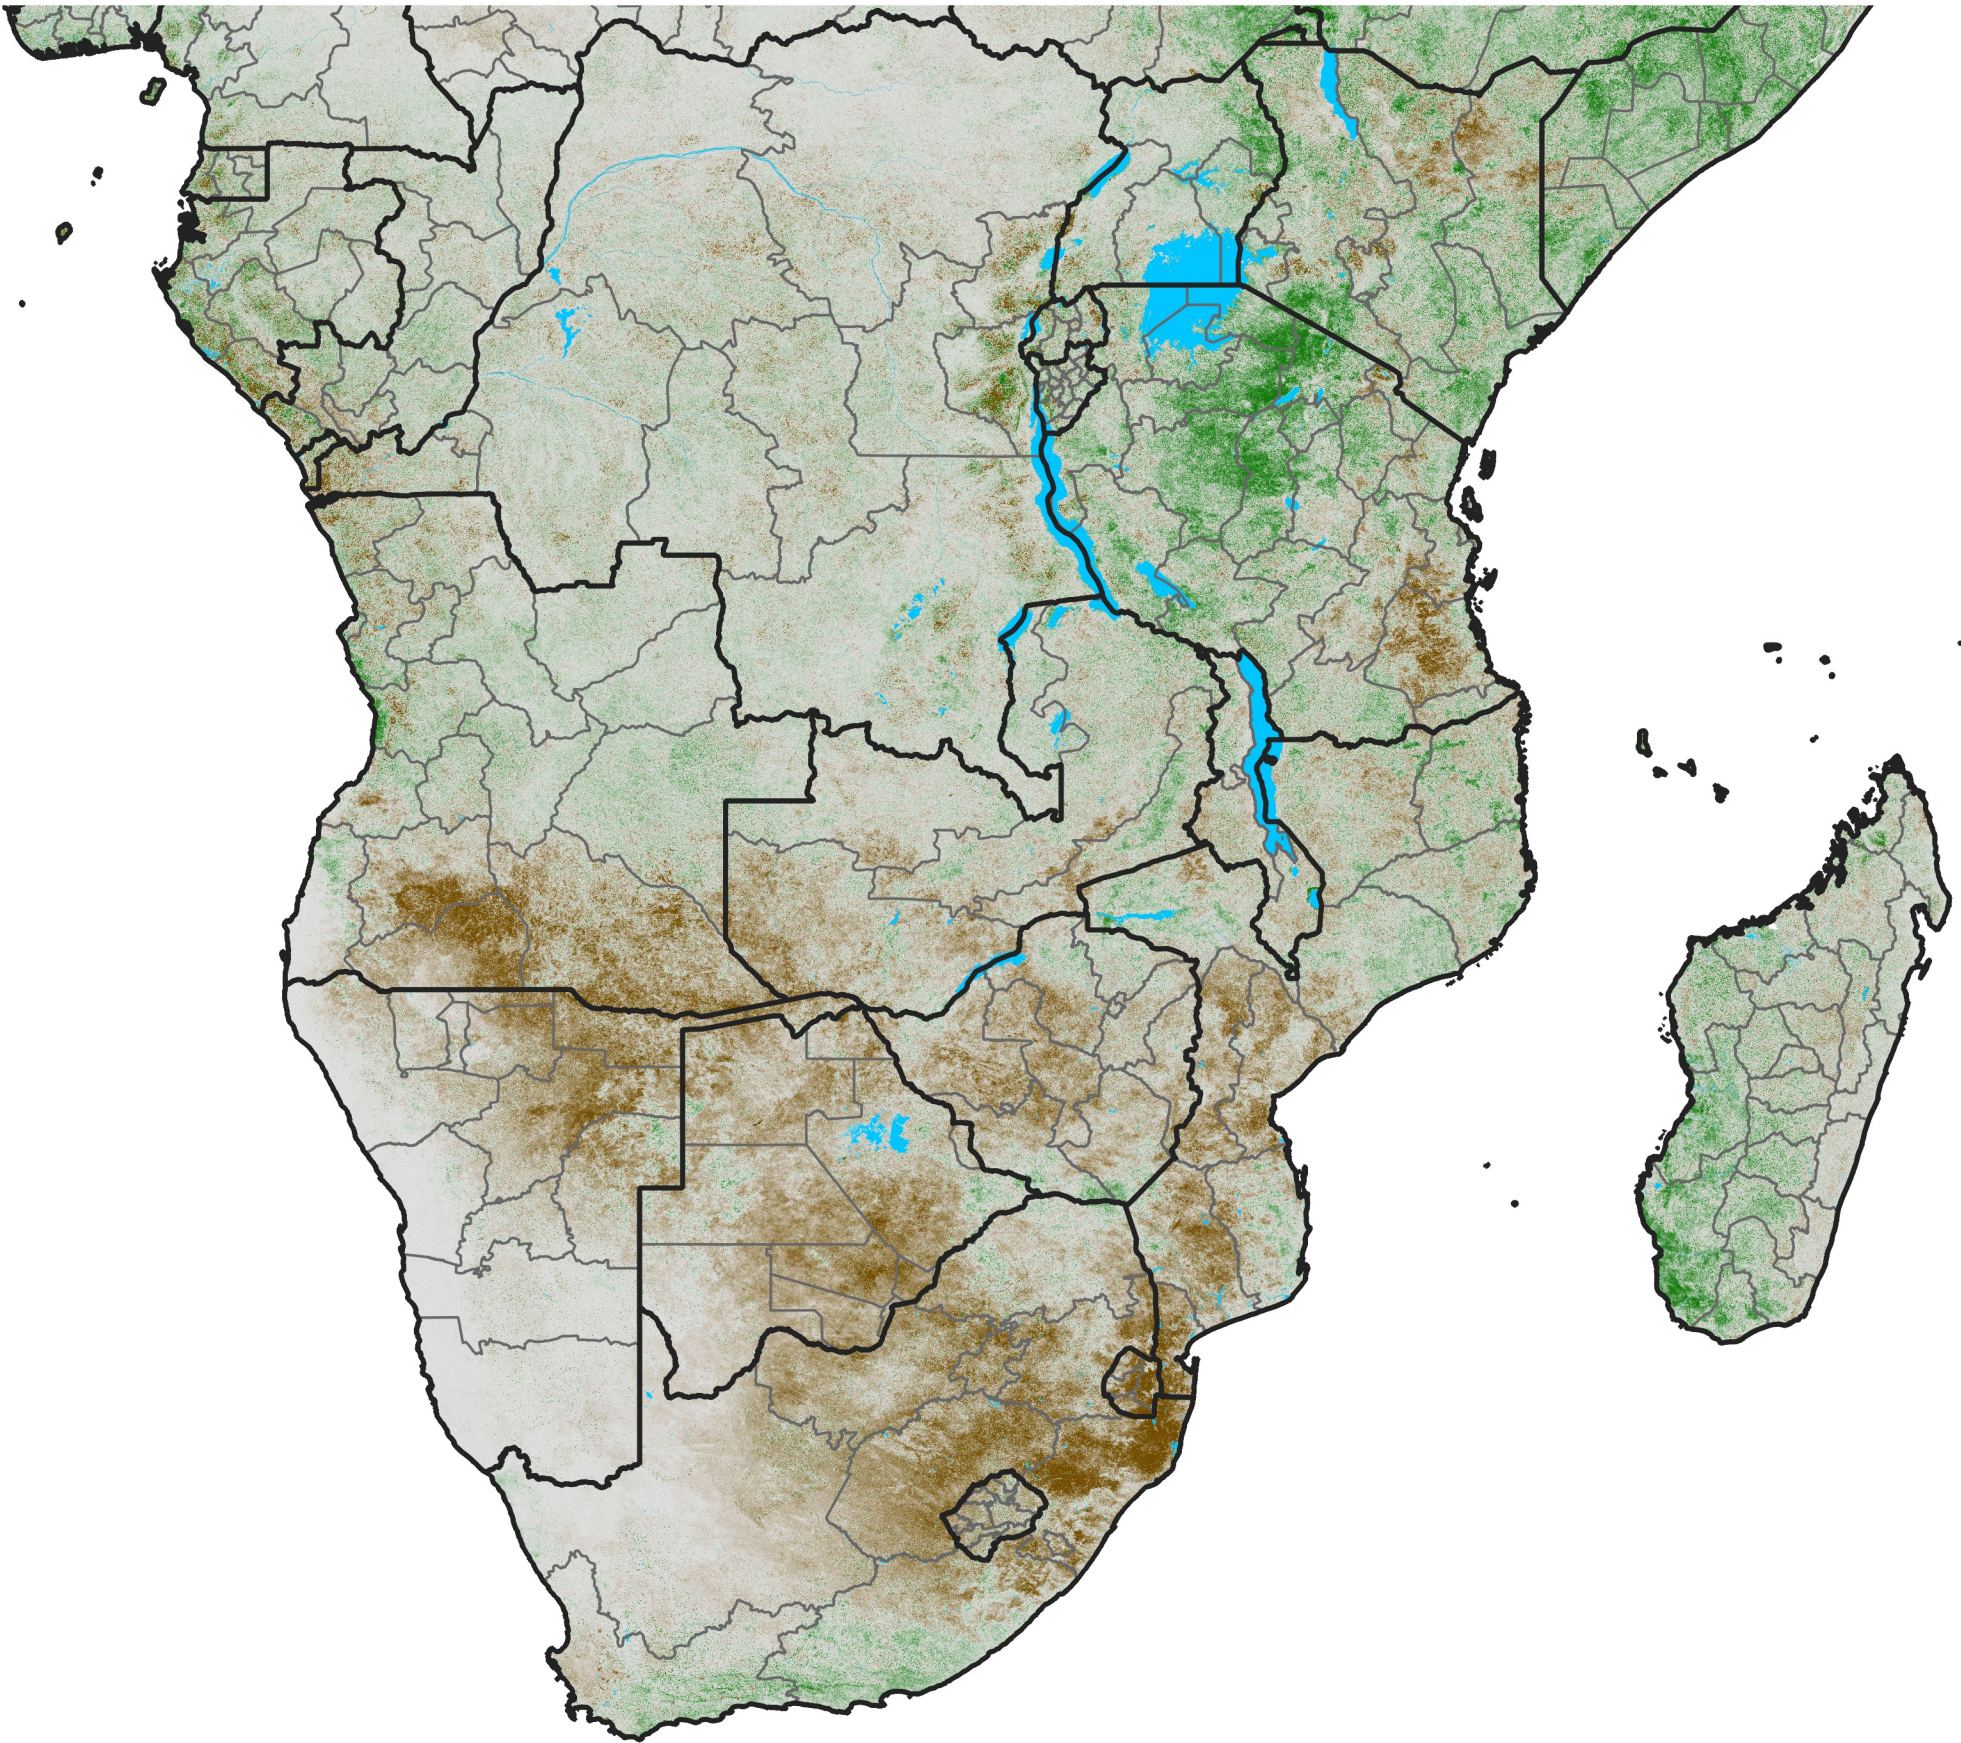

Southern Africa

NDVI Anomaly

2015 minus Mean (2012 - 2021)

Period 65 / Nov 16 - 25, 2015

NDVI Anomaly

< -0.3 -0.2 -0.1 -0.05 0.05 0.1 0.2 >0.3

Negative

No Difference