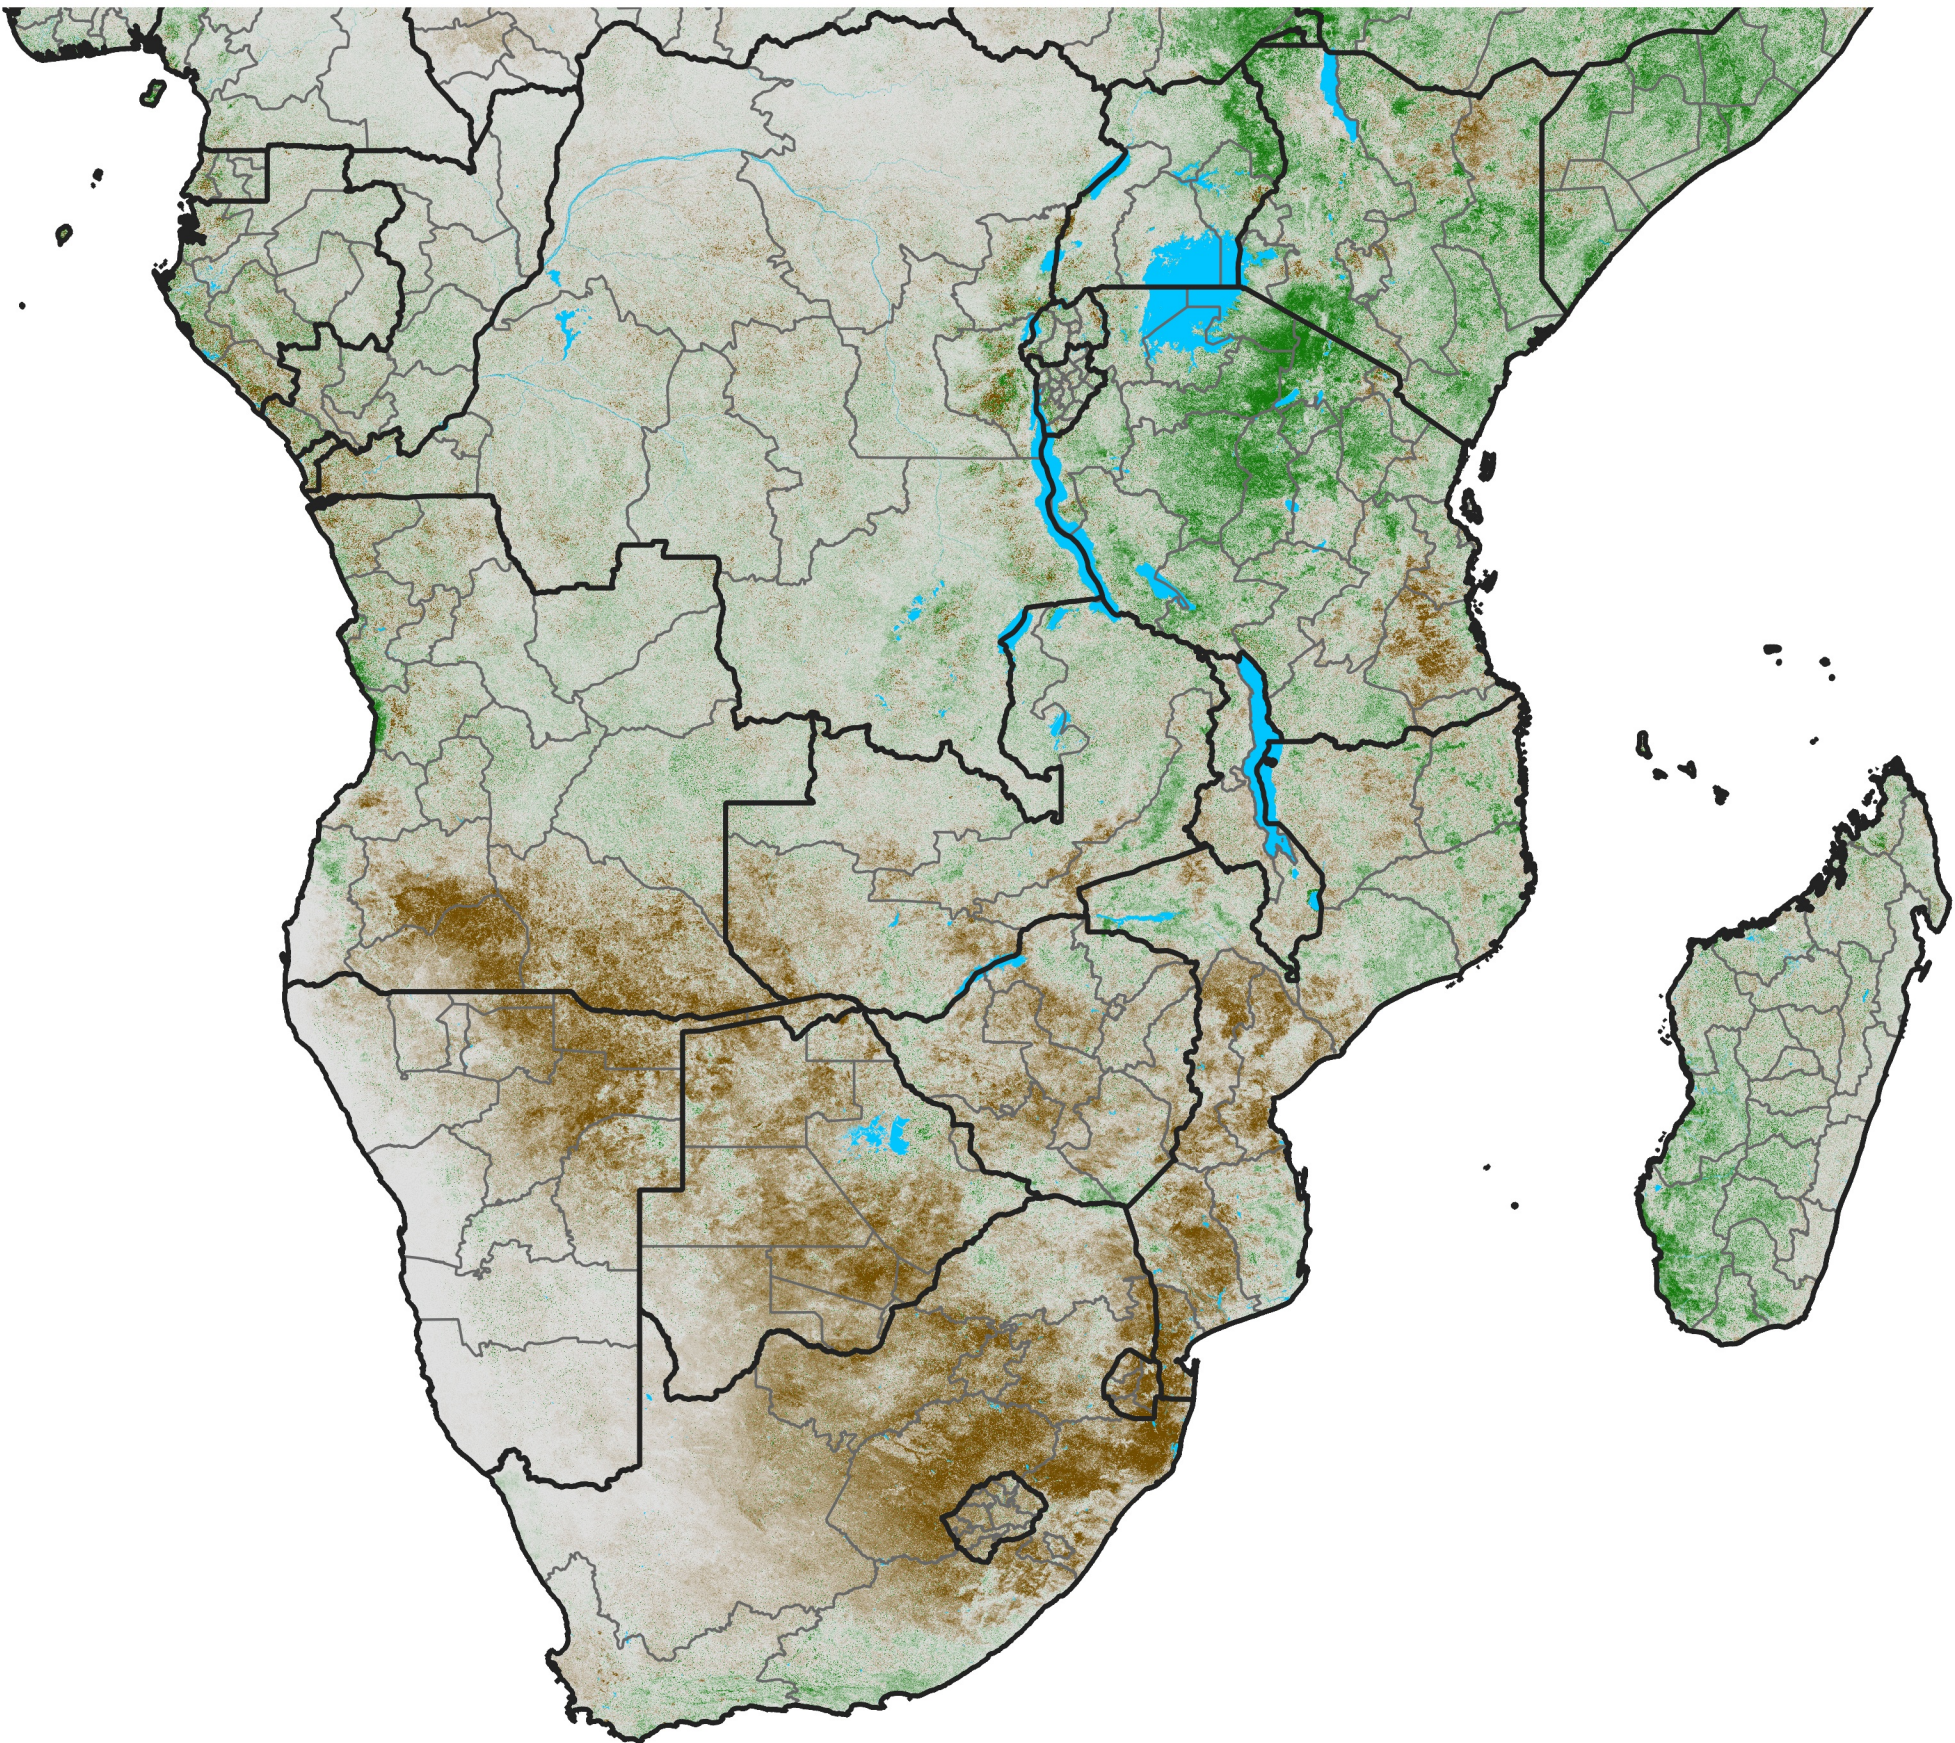

Southern Africa

NDVI Anomaly

2015 minus Mean (2012 - 2021)

Period 67 / Nov 26 - Dec 05, 2015

NDVI Anomaly

< -0.3 -0.2 -0.1 -0.05 0.05 0.1 0.2 >0.3

Negative

No Difference