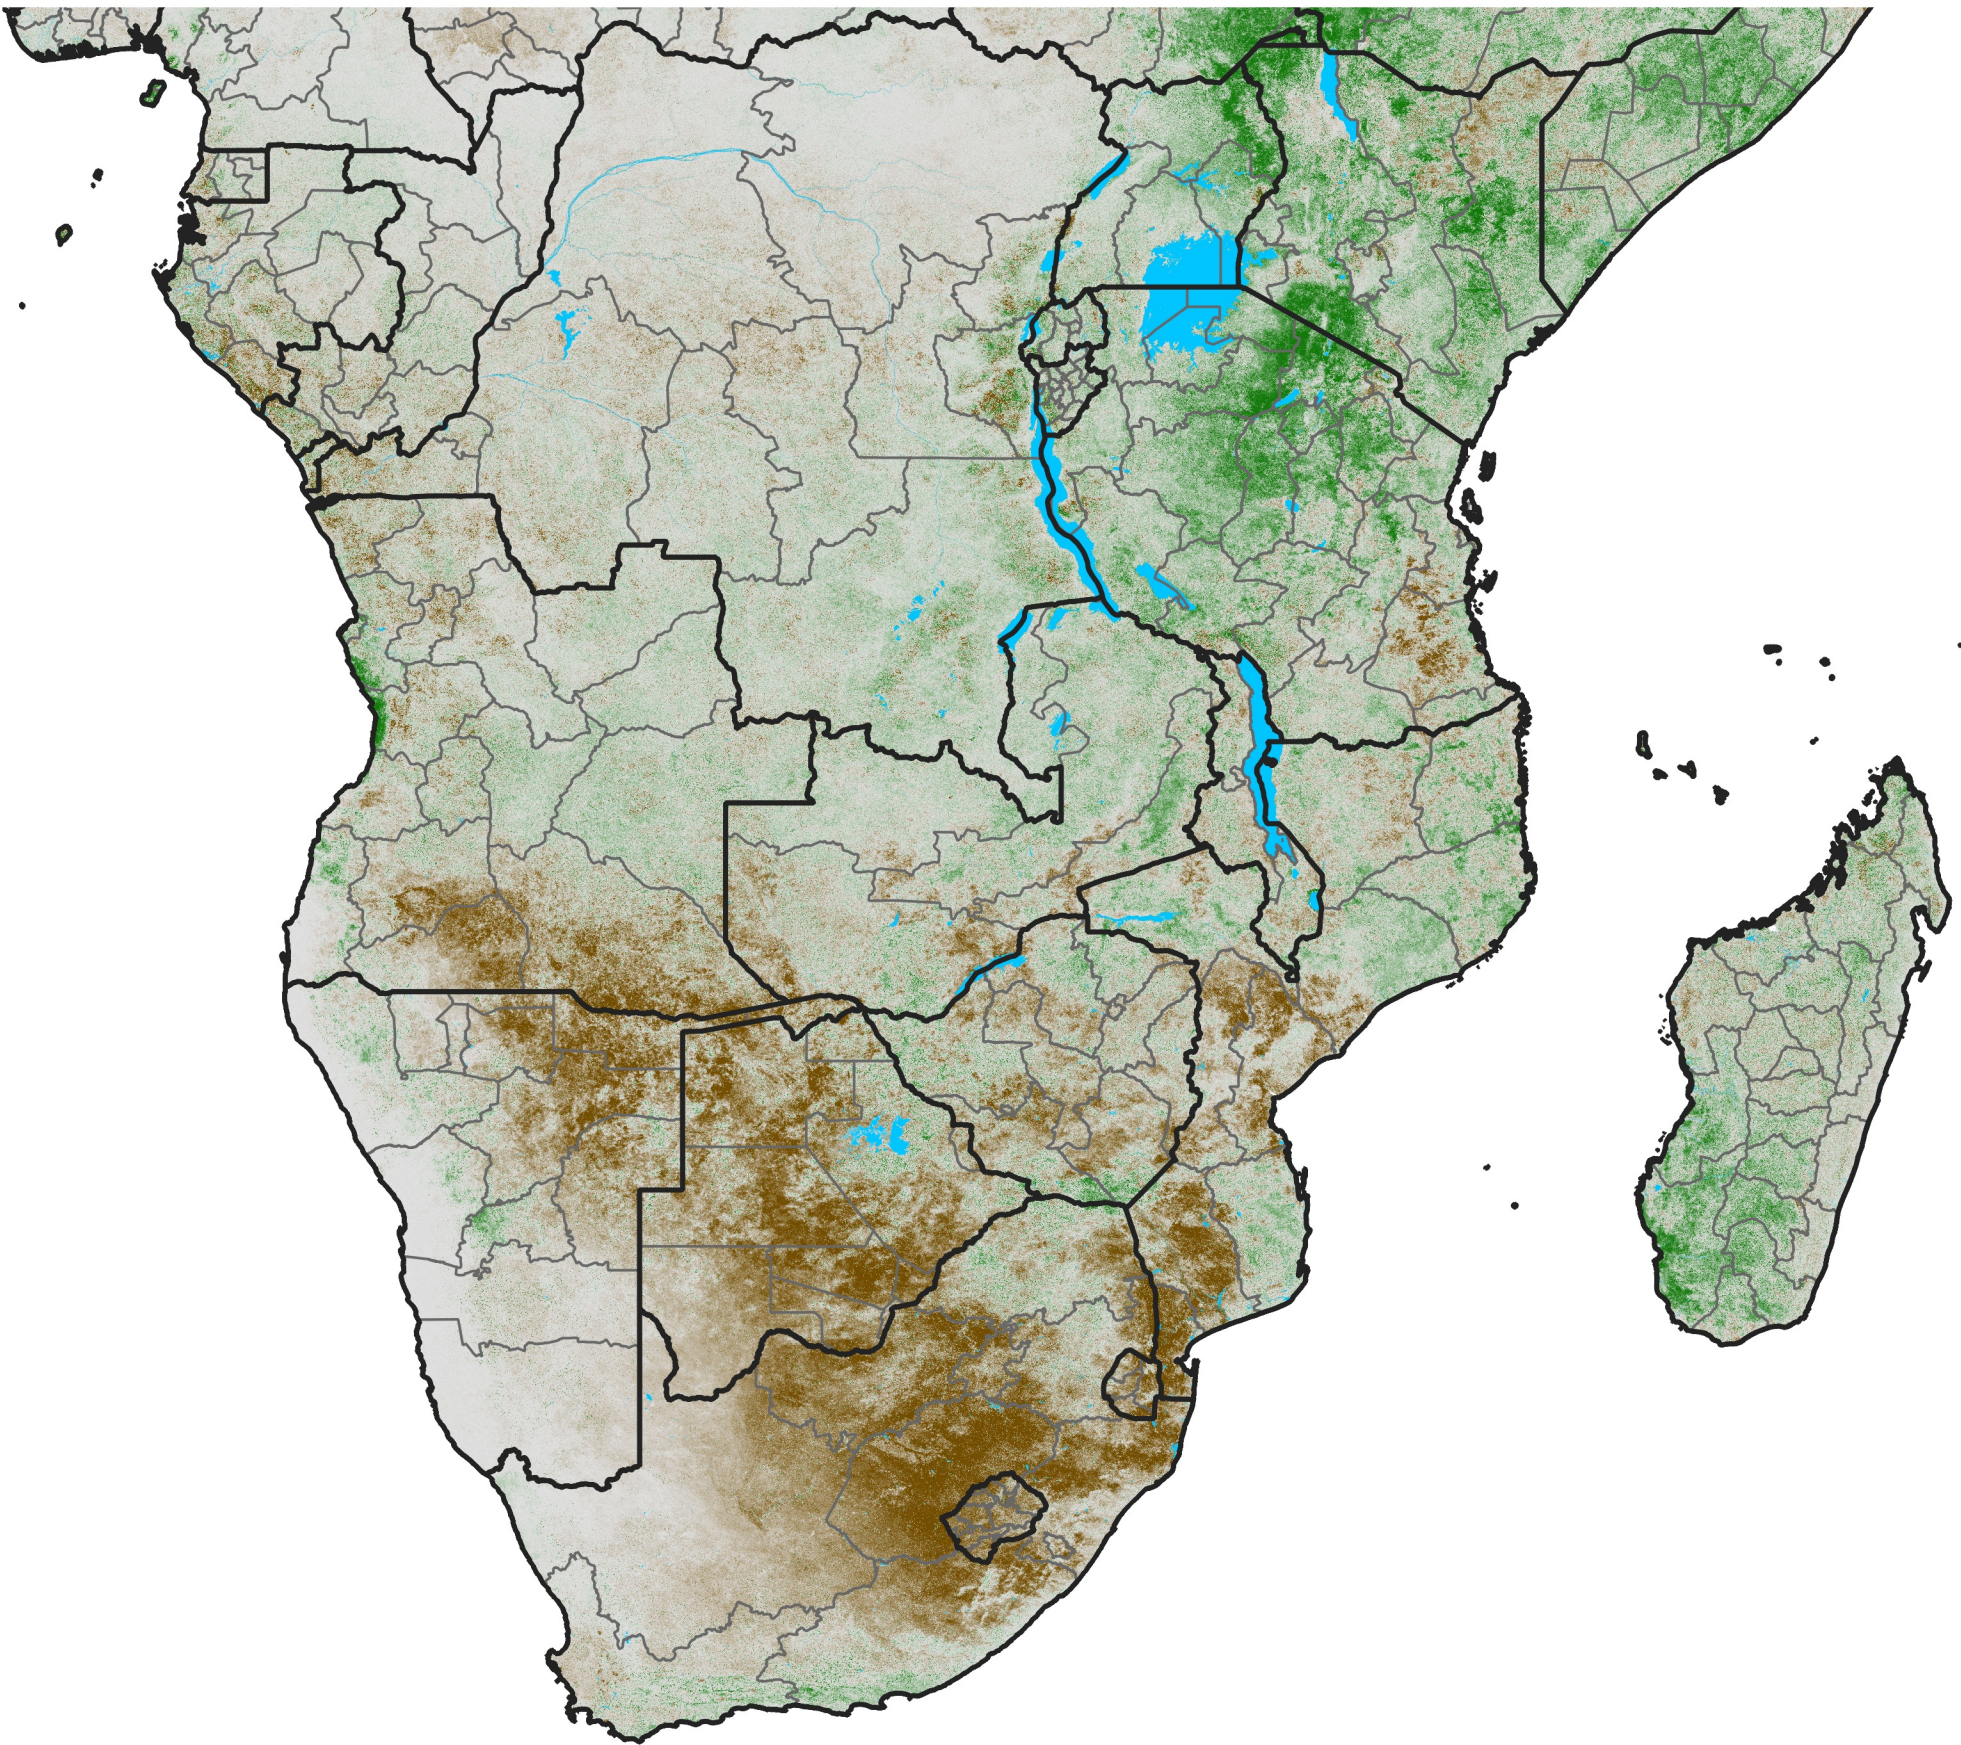

Southern Africa

NDVI Anomaly

2015 minus Mean (2012 - 2021)

Period 70 / Dec 11 - 20, 2015

NDVI Anomaly

< -0.3 -0.2 -0.1 -0.05 0.05 0.1 0.2 >0.3

Negative

No Difference