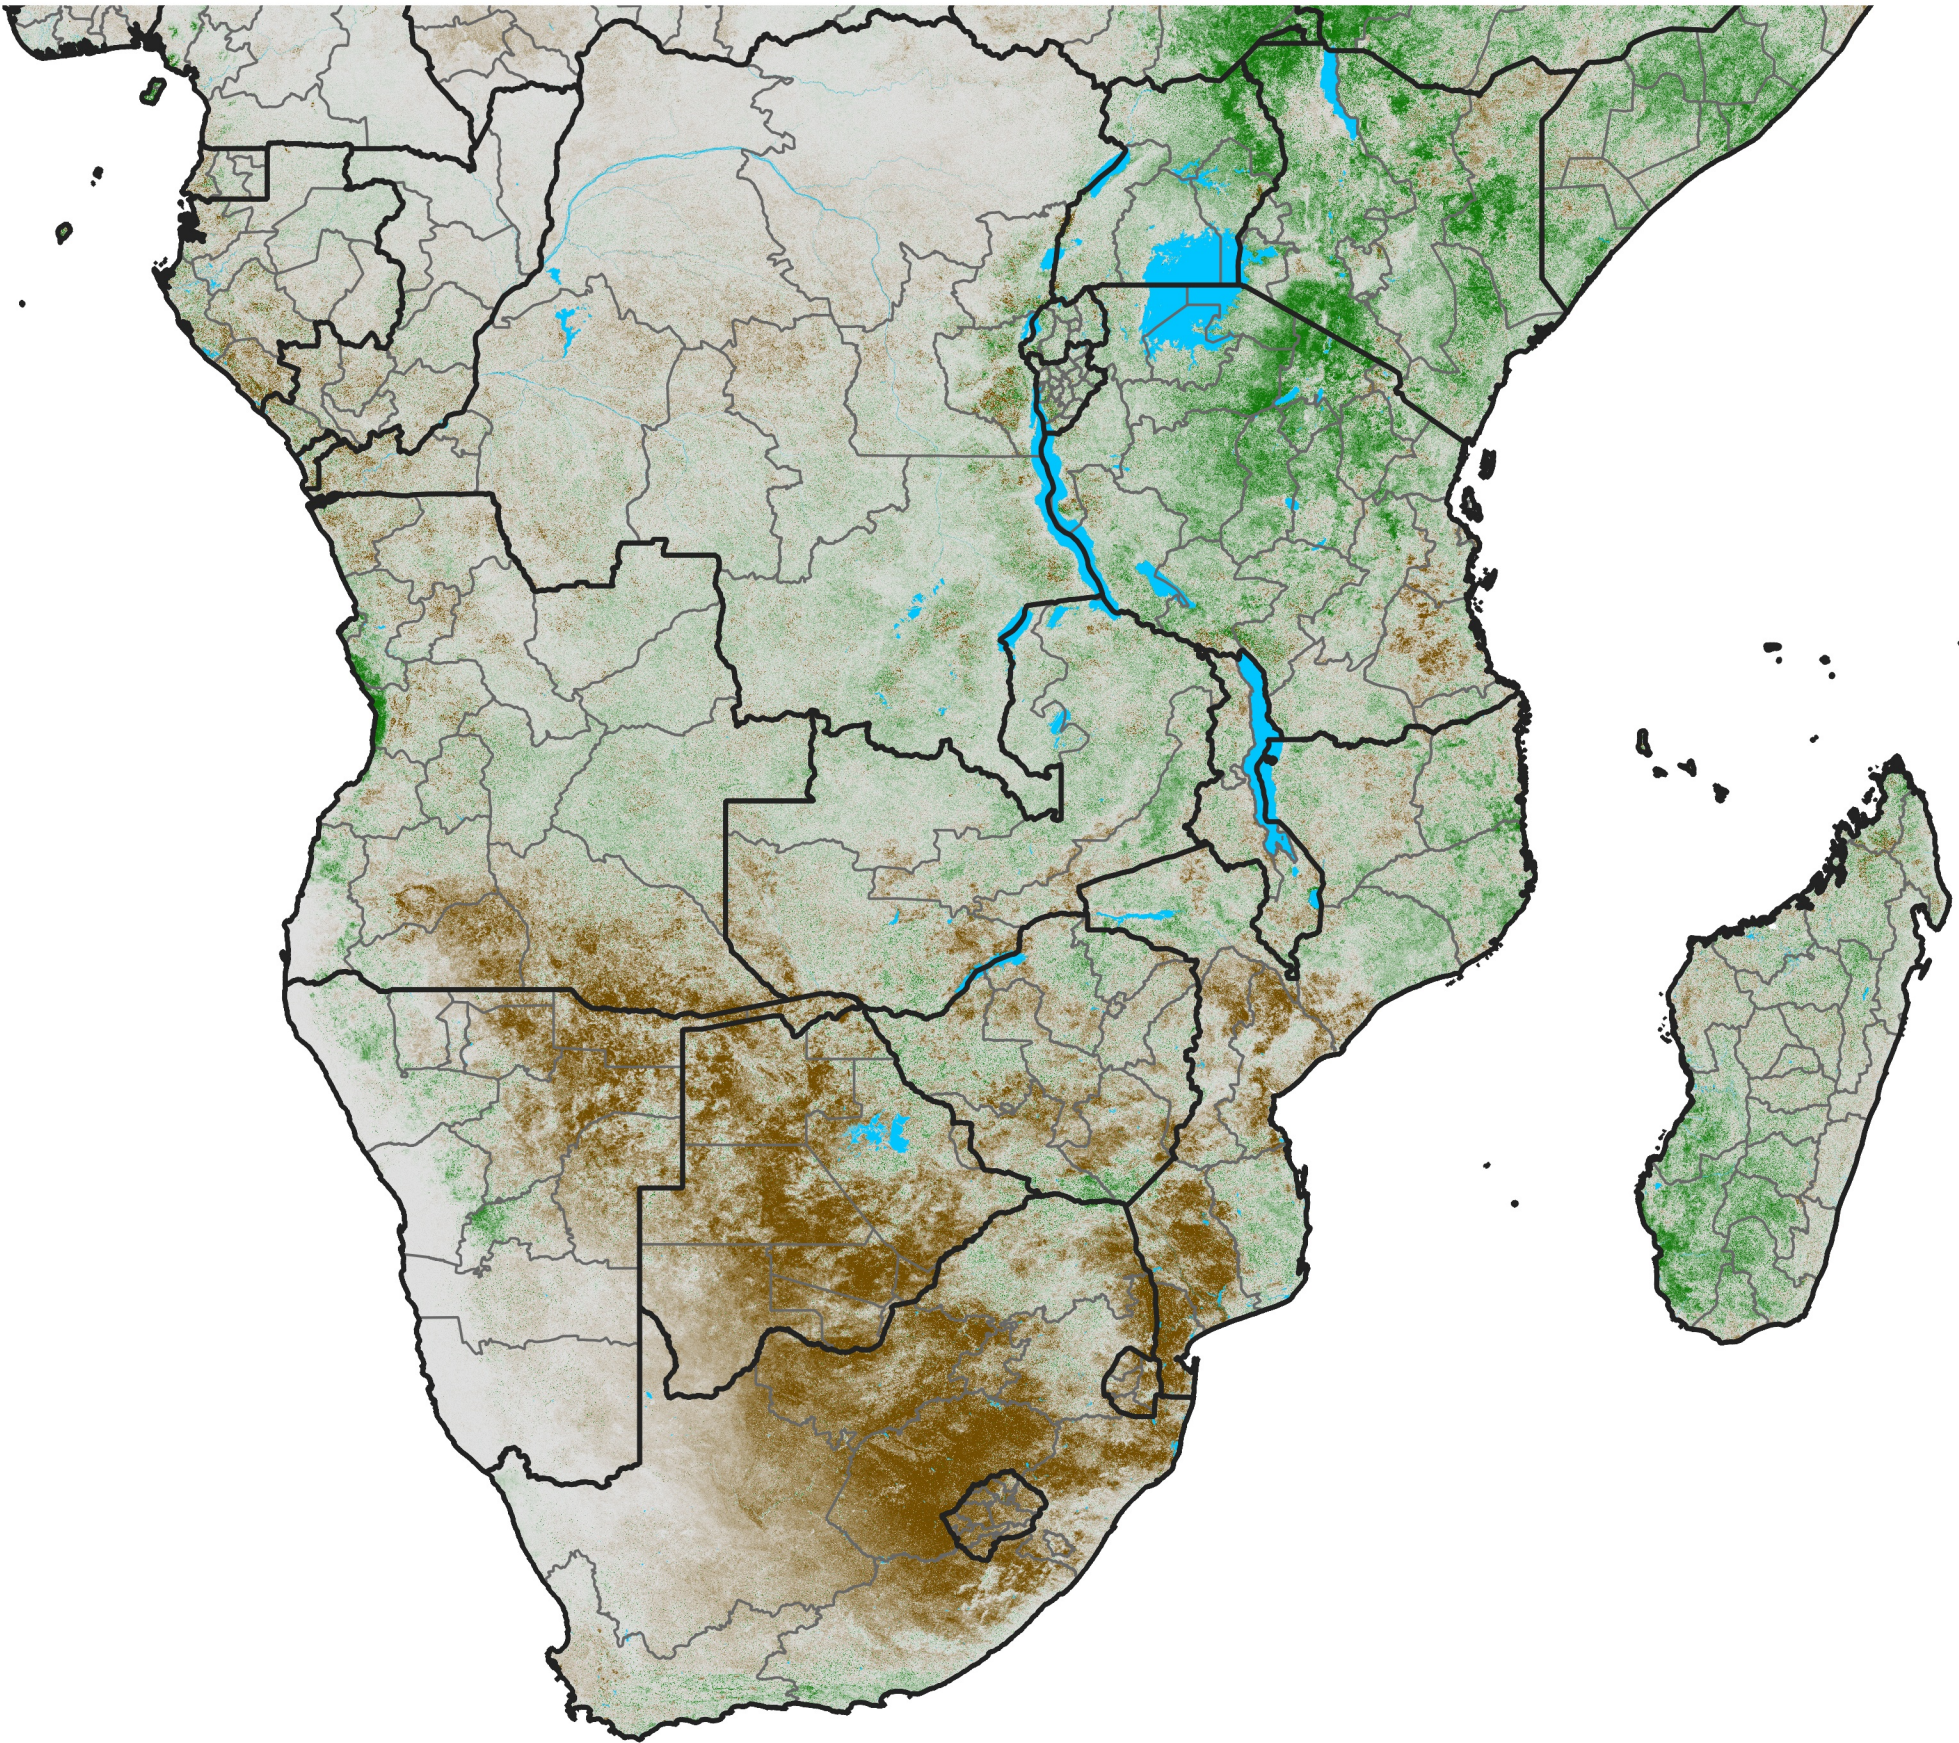

# Southern Africa

## NDVI Anomaly

2015 minus Mean (2012 - 2021)

Period 71 / Dec 16 - 25, 2015

### NDVI Anomaly

< -0.3   -0.2   -0.1   -0.05   0.05   0.1   0.2   >0.3

Negative

No Difference

Positive