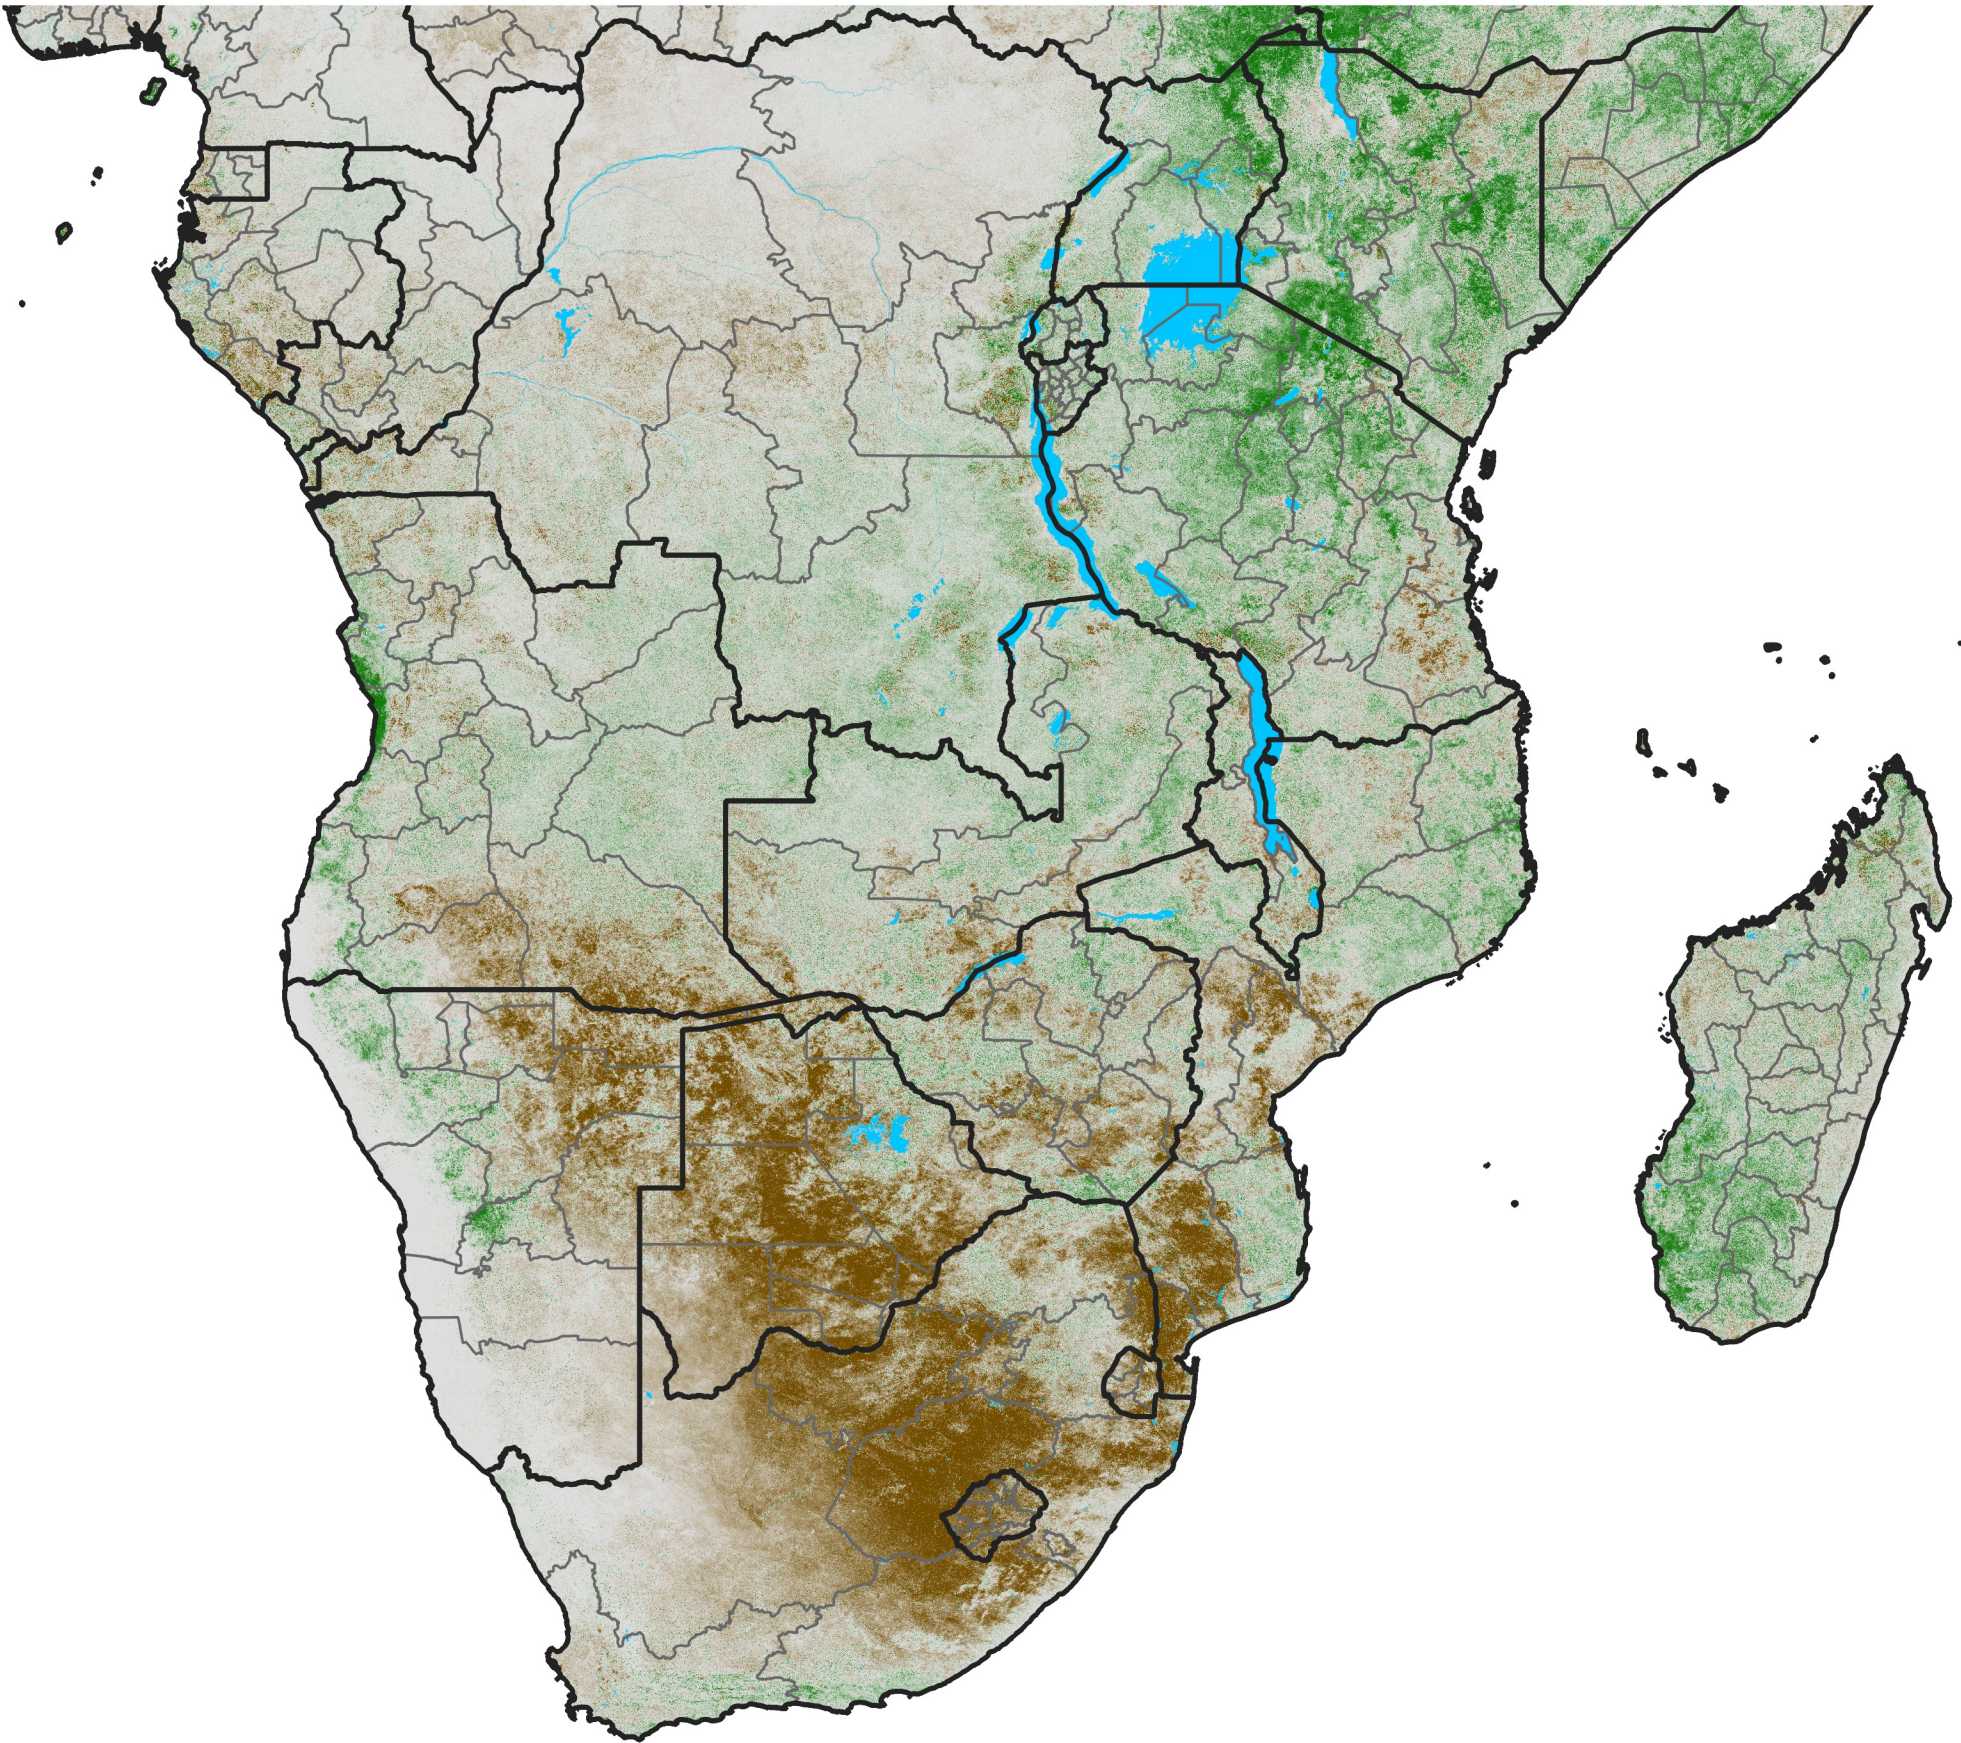

Southern Africa

NDVI Anomaly

2015 minus Mean (2012 - 2021)

Period 72 / Dec 21 - 31, 2015

NDVI Anomaly

< -0.3 -0.2 -0.1 -0.05 0.05 0.1 0.2 >0.3

Negative

No Difference