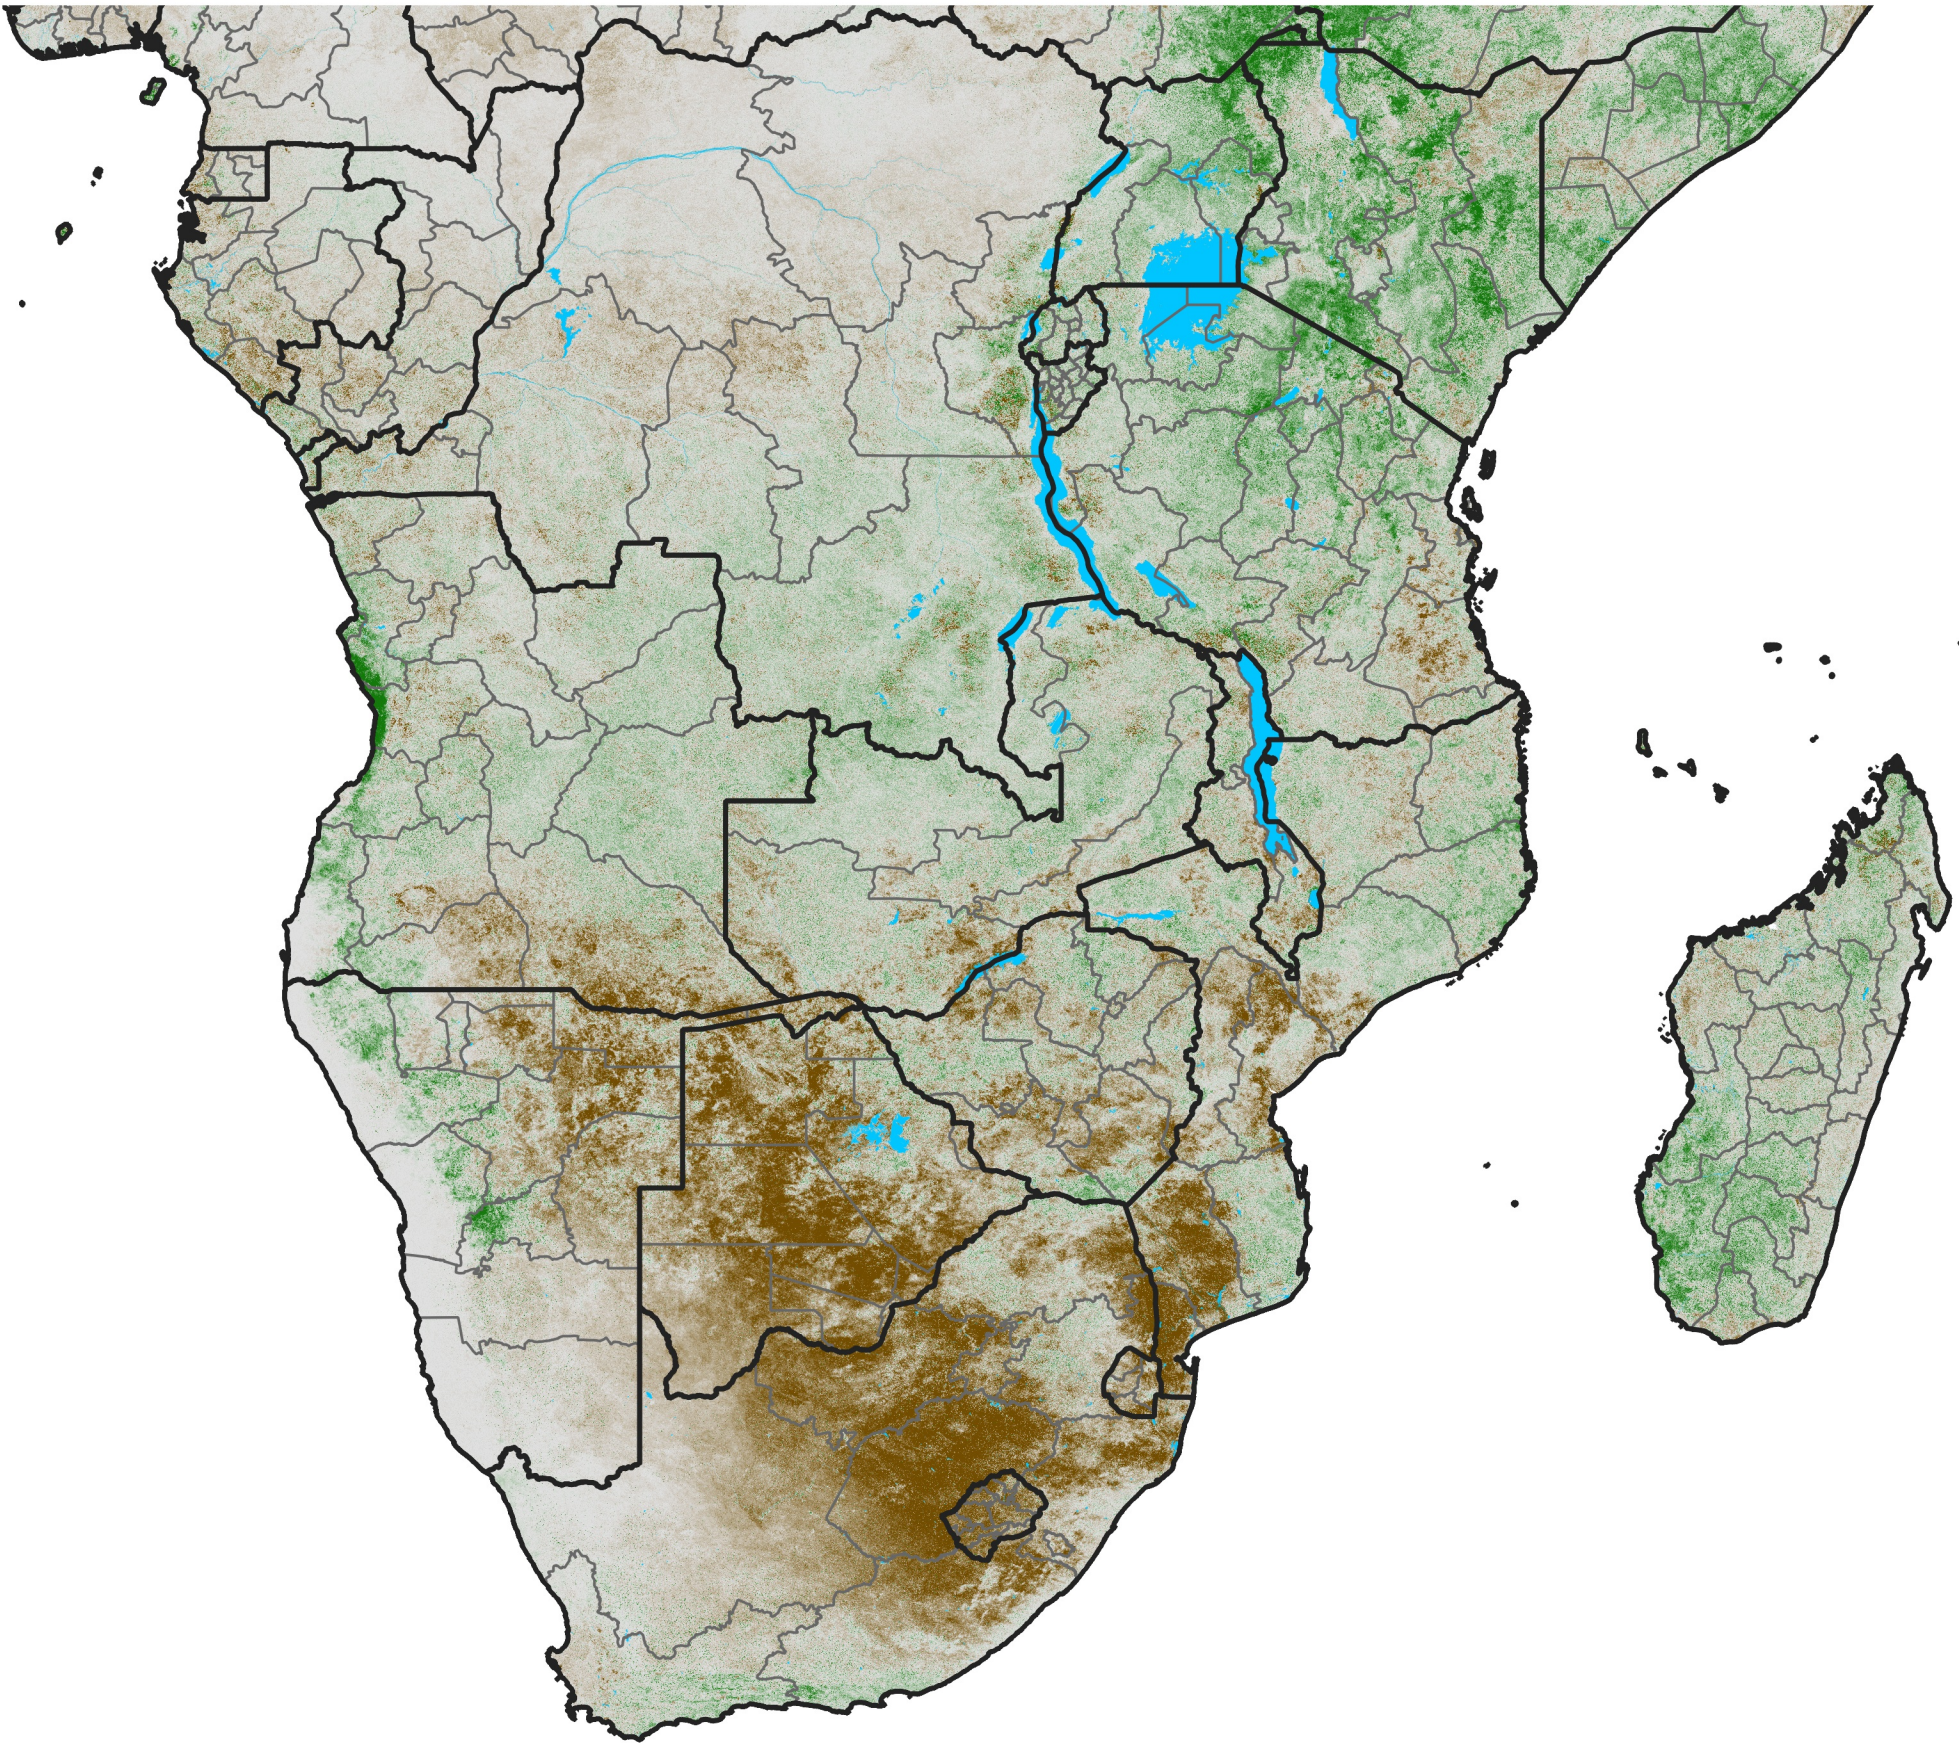

# Southern Africa

## NDVI Anomaly

2016 minus Mean (2012 - 2021)

Period 01 / Dec 26, 2015 - Jan 05, 2016

### NDVI Anomaly

< -0.3   -0.2   -0.1   -0.05   0.05   0.1   0.2   >0.3

Negative

No Difference

Positive