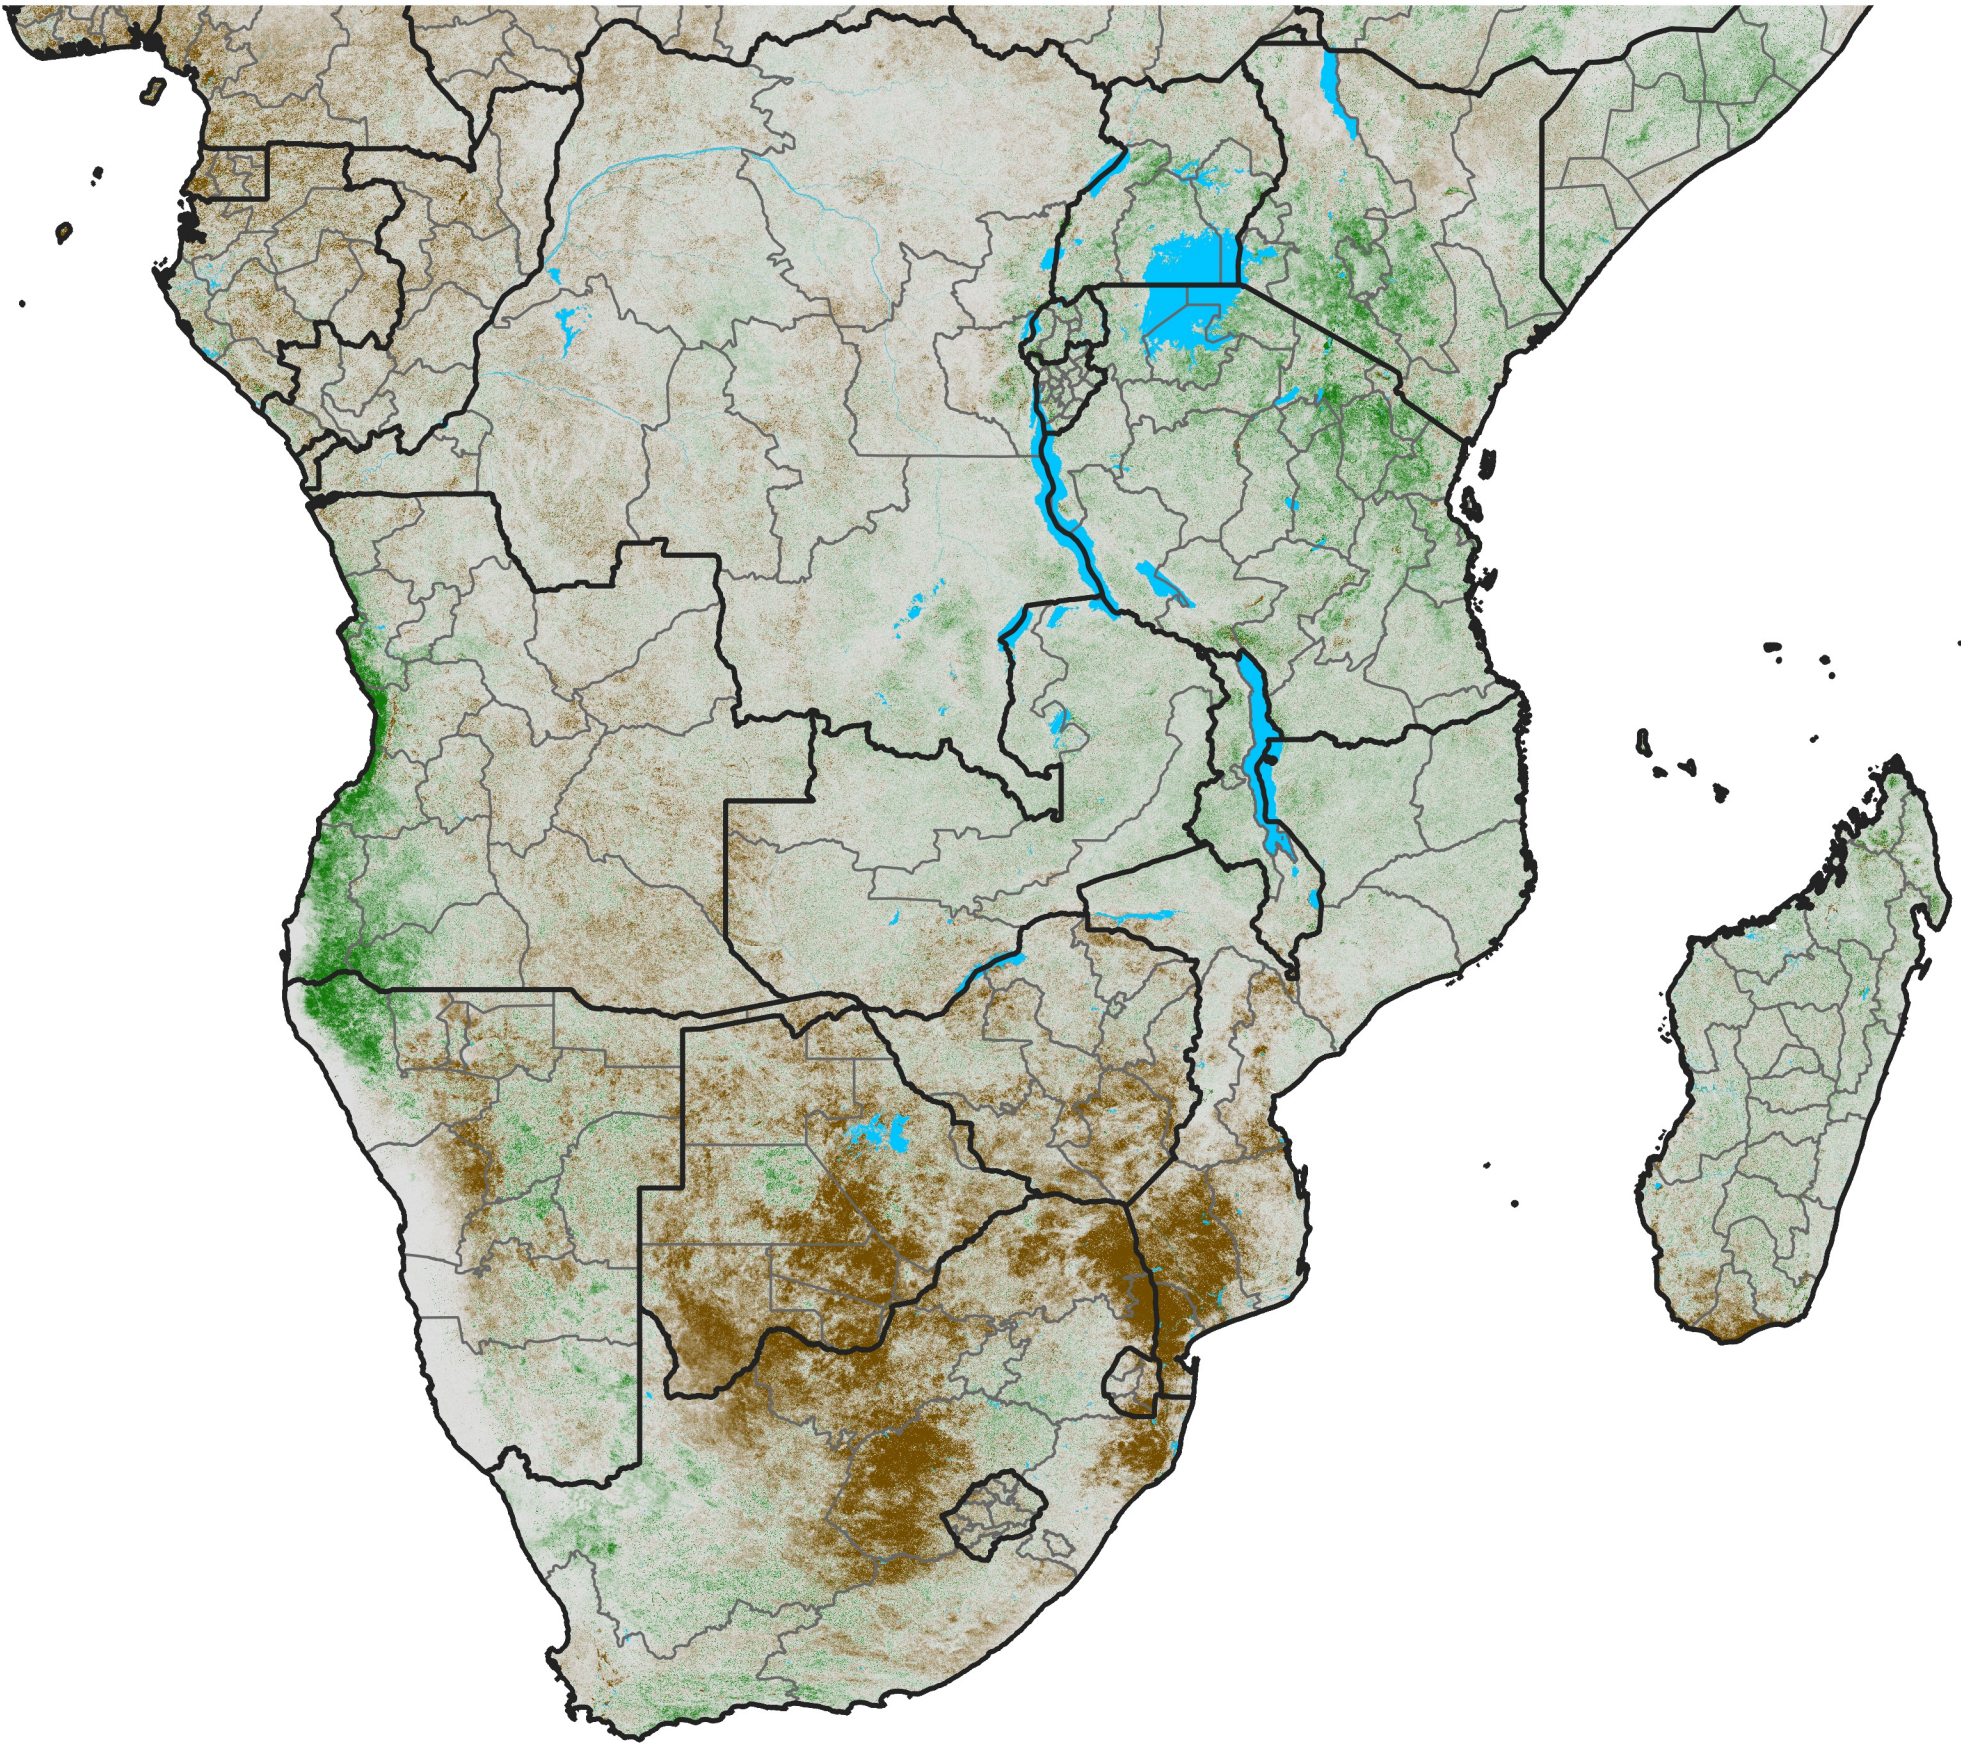

Southern Africa

NDVI Anomaly

2016 minus Mean (2012 - 2021)

Period 13 / Feb 26 - Mar 05, 2016

NDVI Anomaly

<math>< -0.3</math> -0.2 -0.1 -0.05 0.05 0.1 0.2 > 0.3

Negative

No Difference