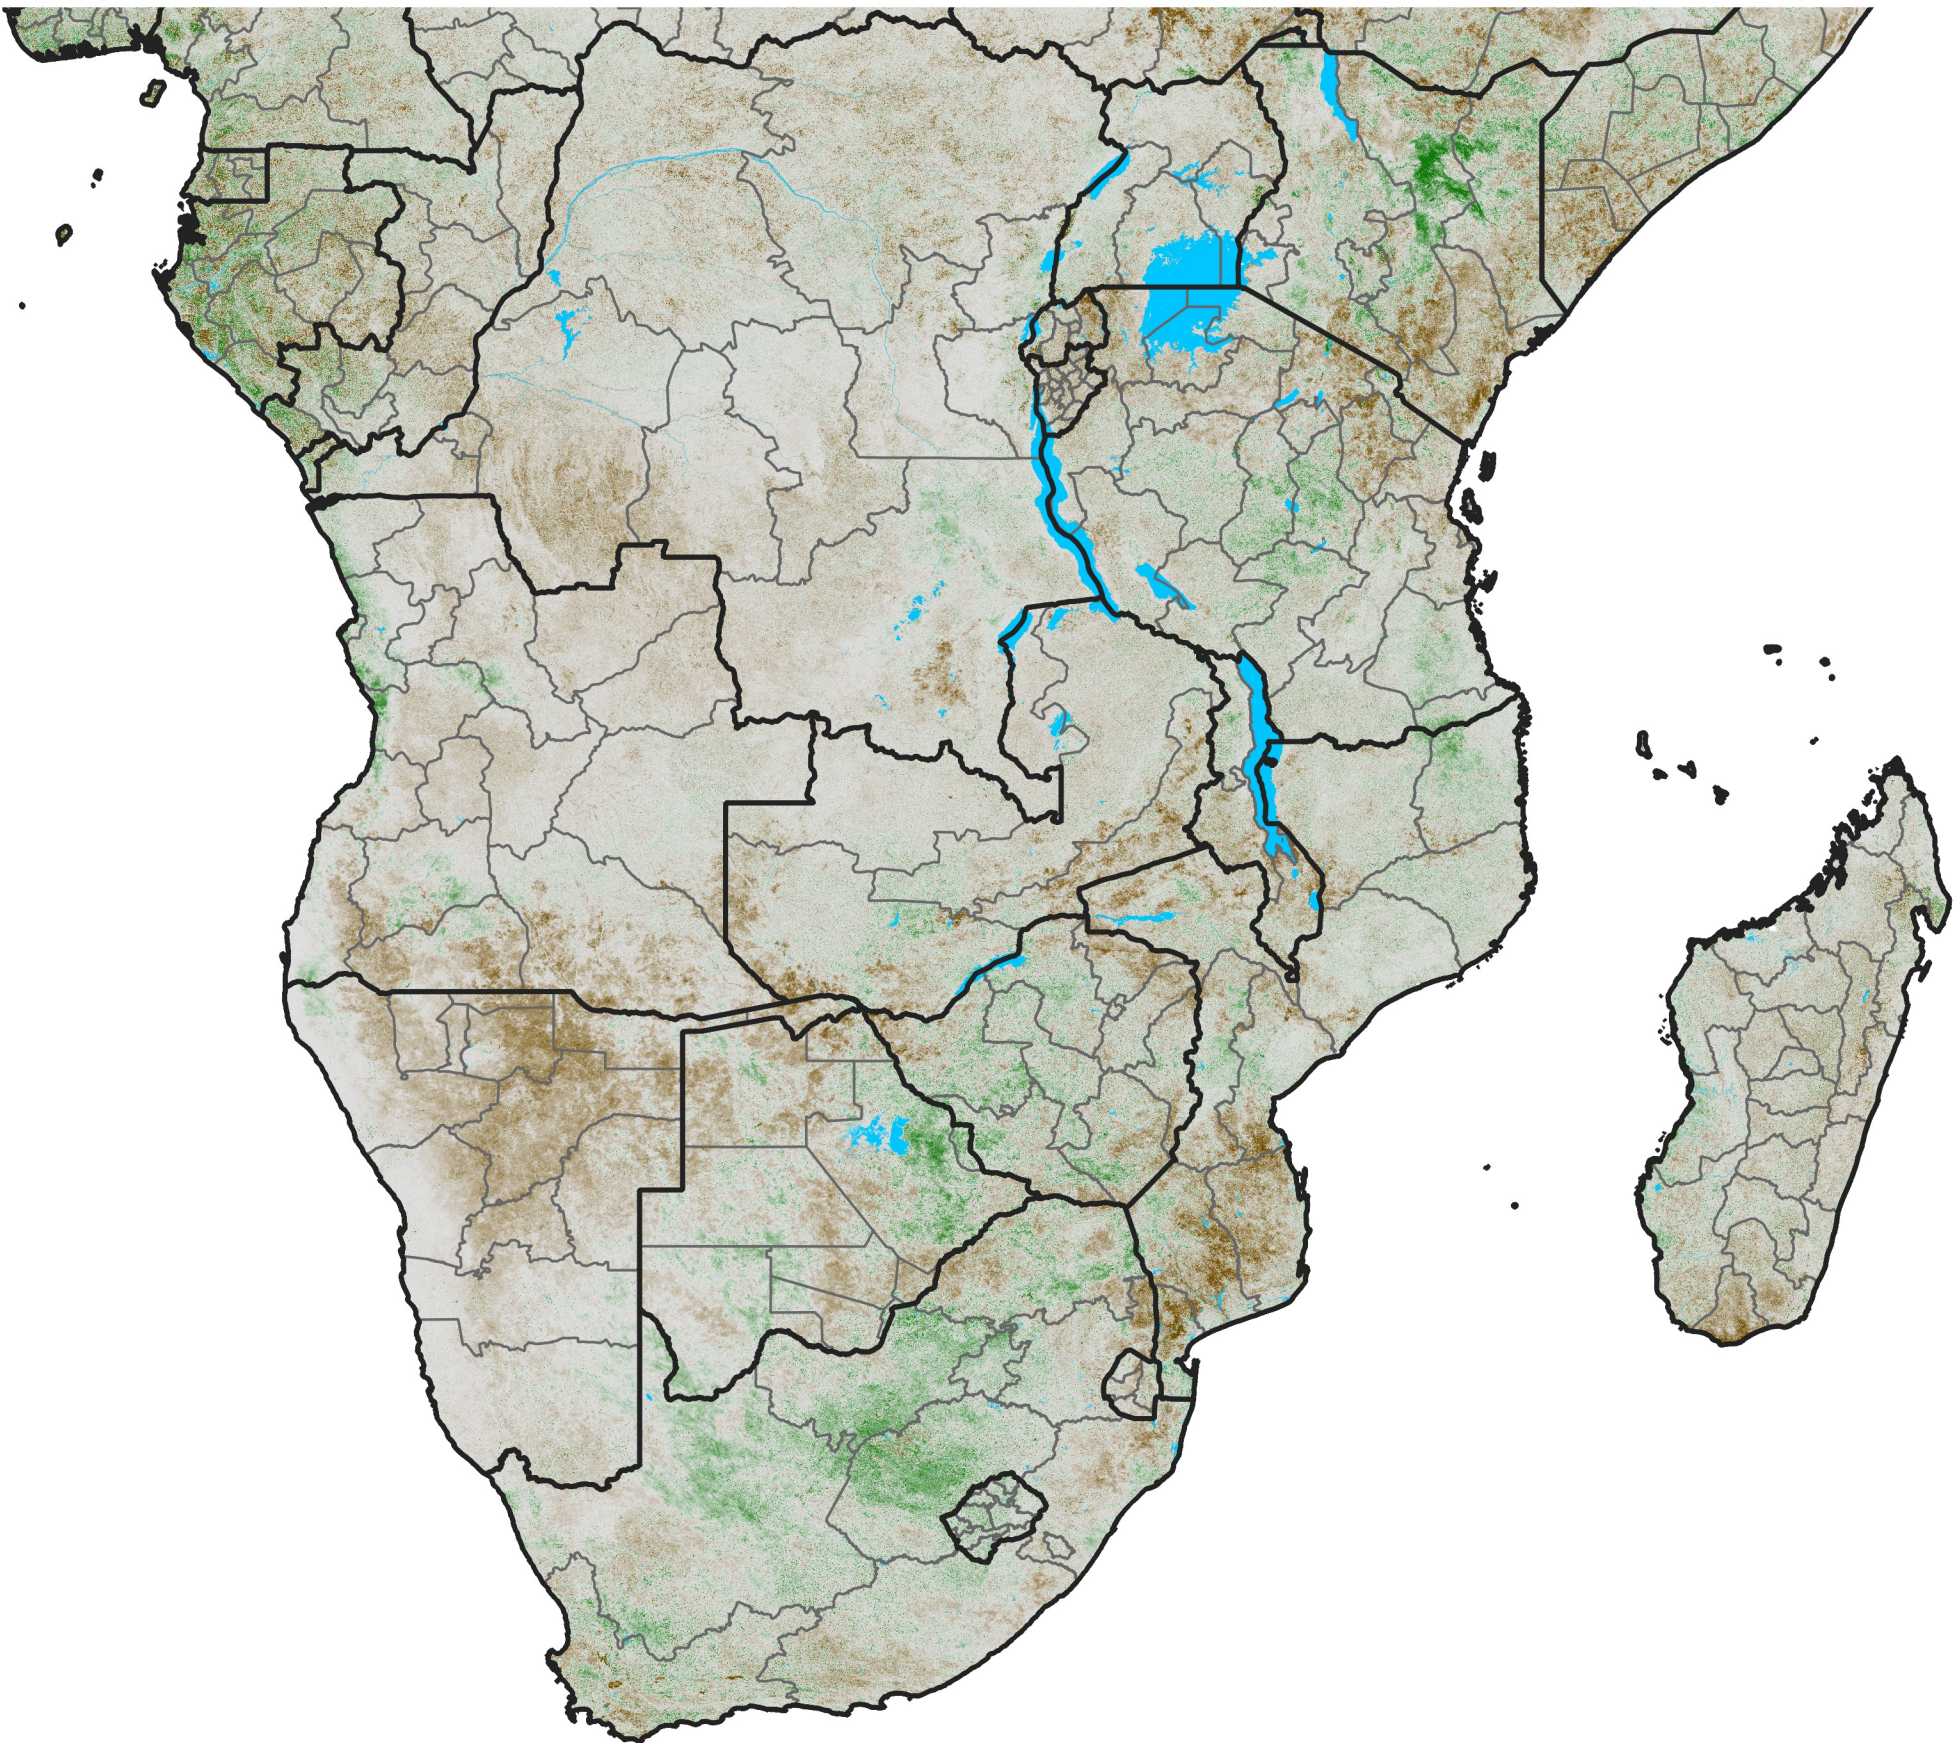

# Southern Africa

## NDVI Anomaly

2016 minus Mean (2012 - 2021)

Period 33 / Jun 06 - 15, 2016