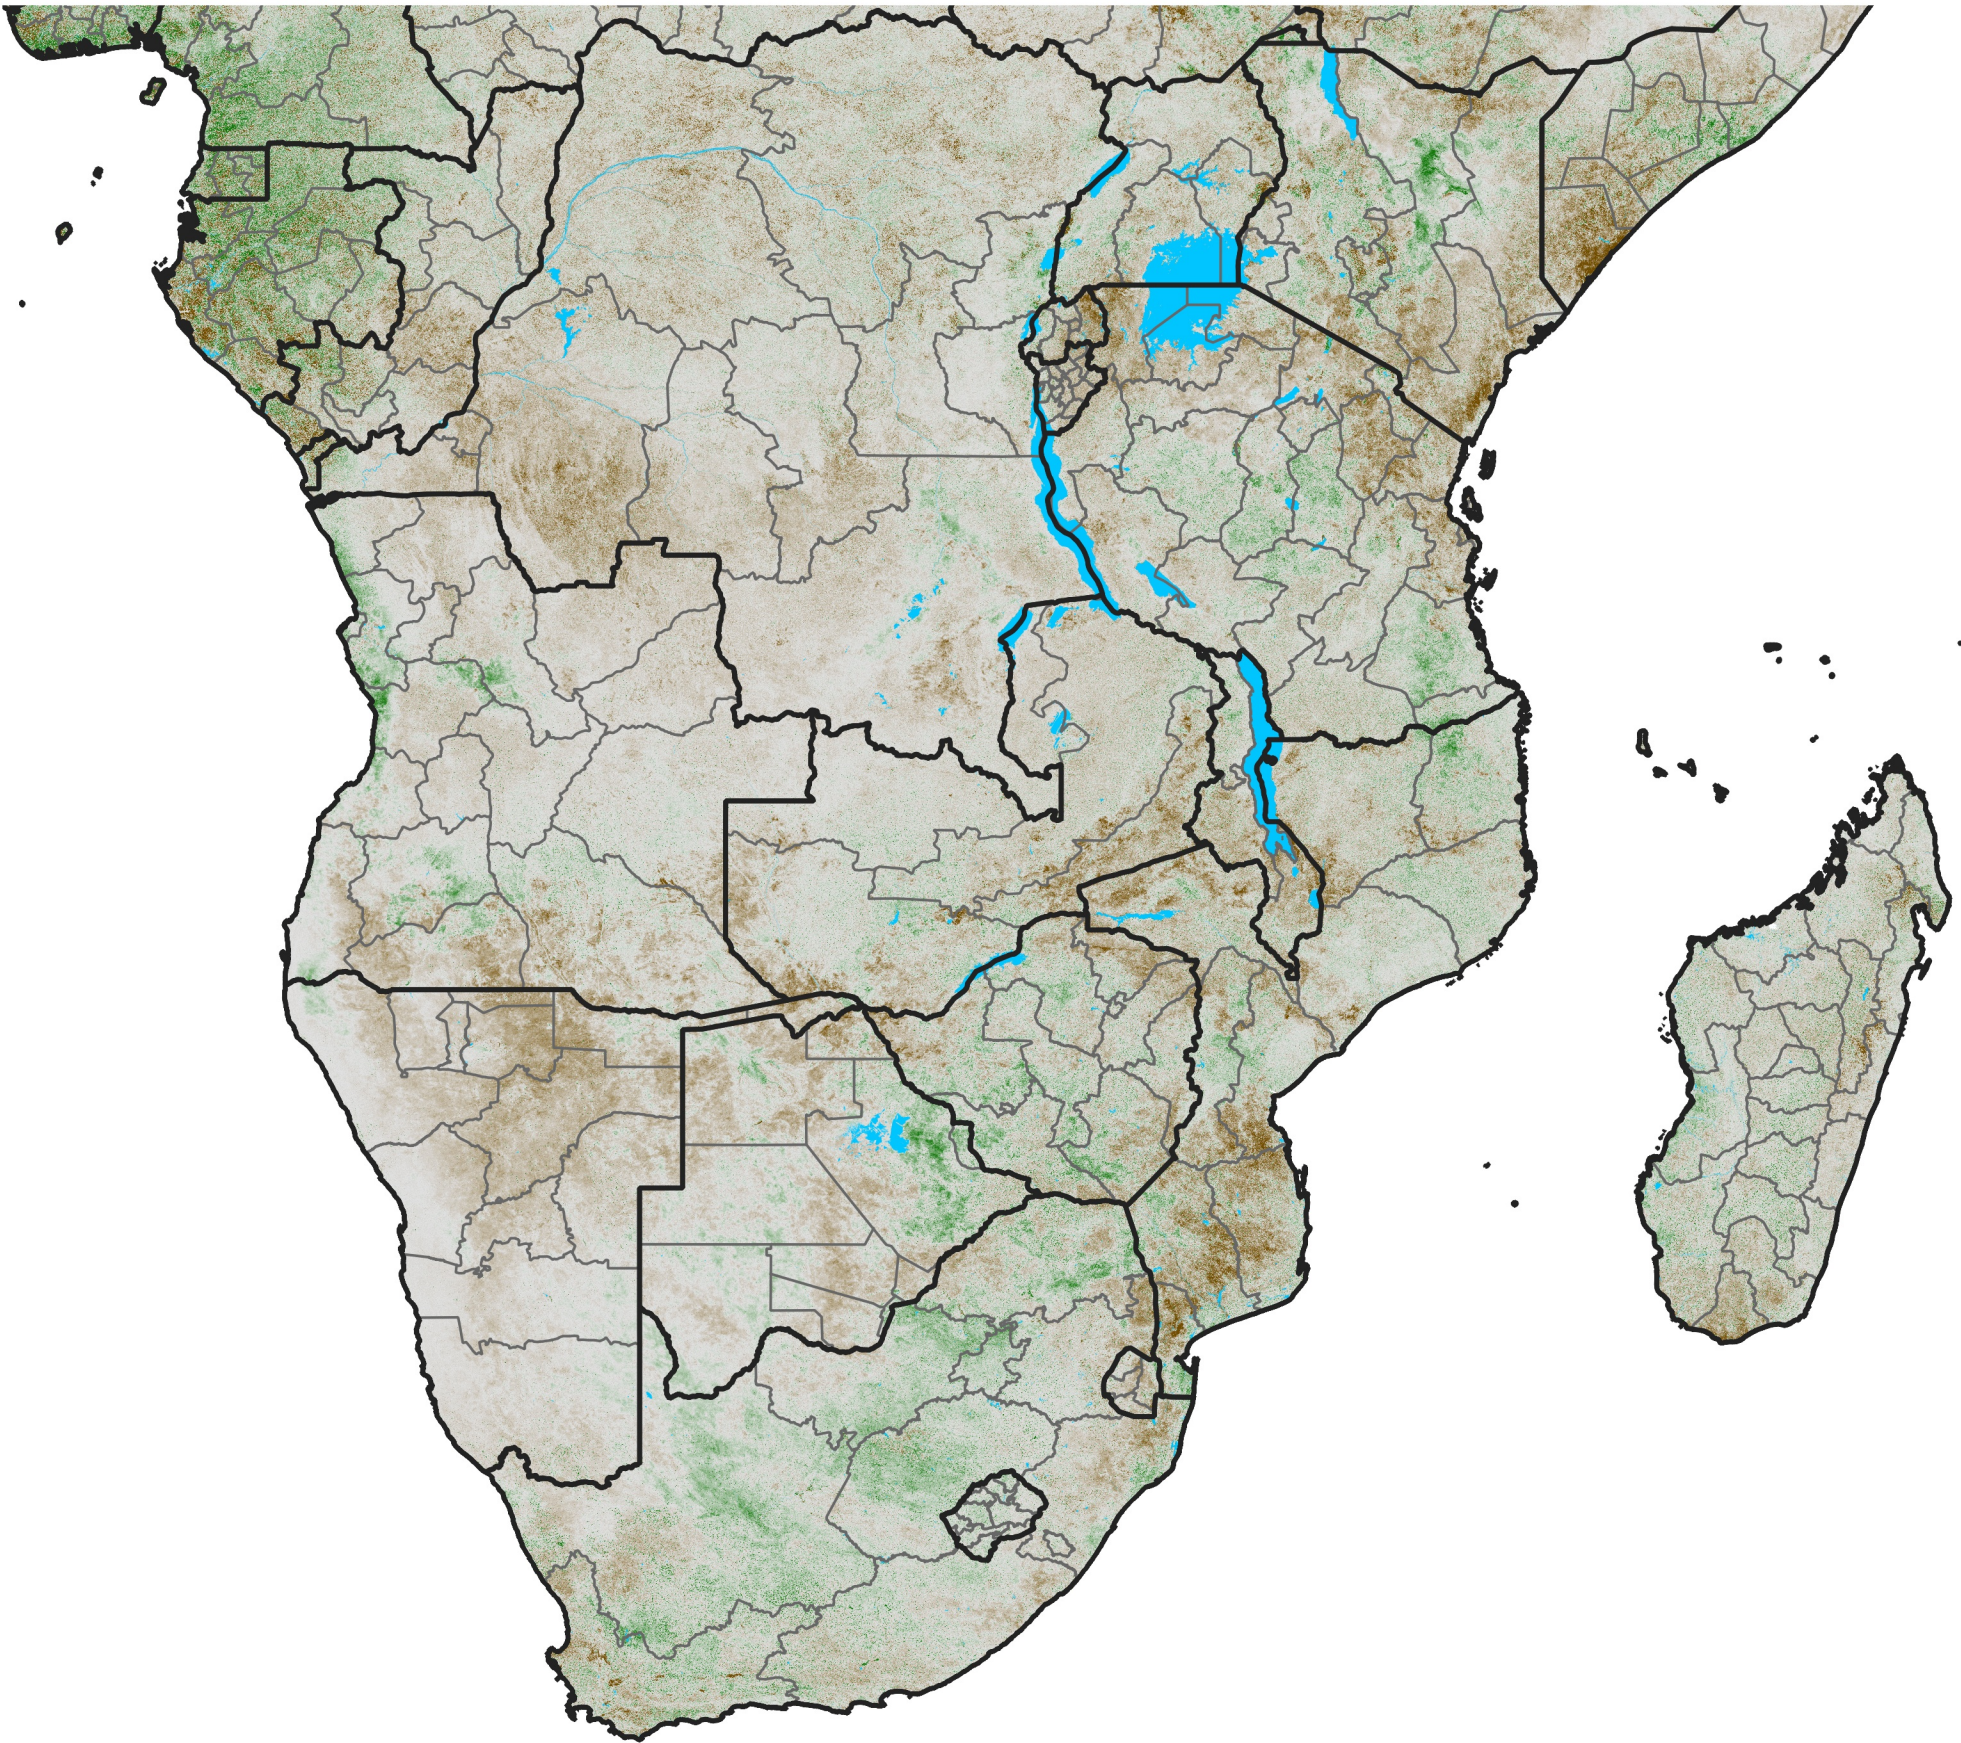

Southern Africa

NDVI Anomaly

2016 minus Mean (2012 - 2021)

Period 37 / Jun 26 - Jul 05, 2016

NDVI Anomaly

< -0.3 -0.2 -0.1 -0.05 0.05 0.1 0.2 >0.3

Negative

No Difference