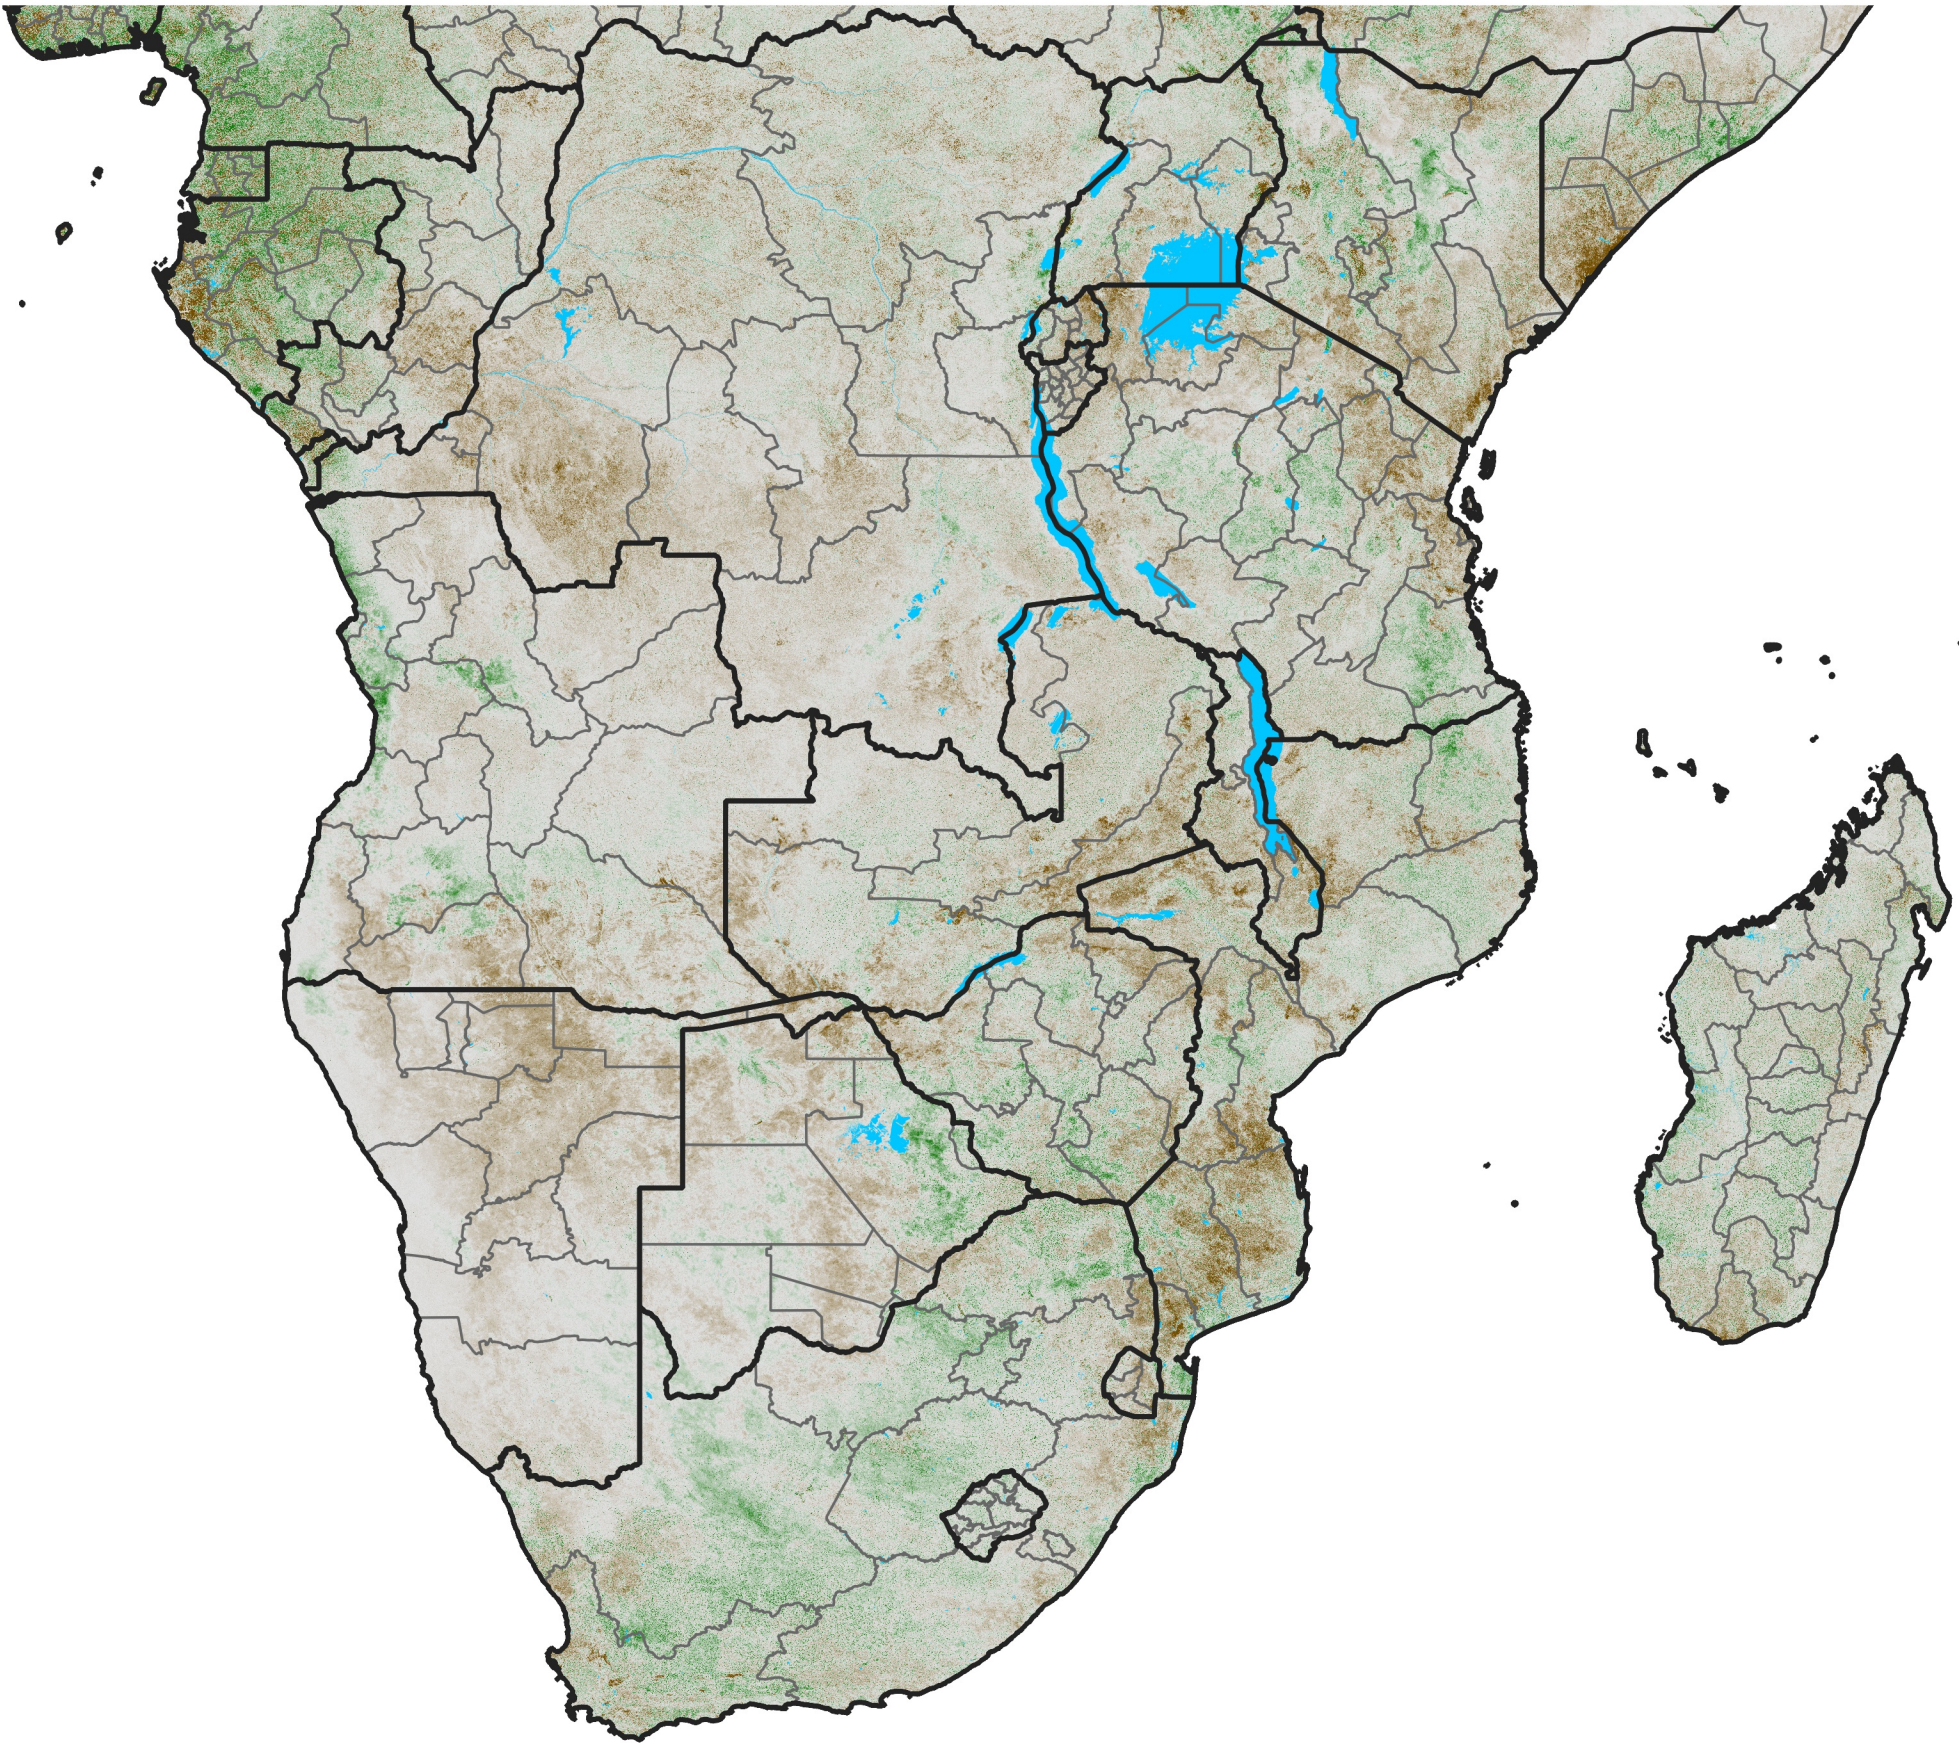

Southern Africa

NDVI Anomaly

2016 minus Mean (2012 - 2021)

Period 39 / Jul 06 - 15, 2016

NDVI Anomaly

< -0.3 -0.2 -0.1 -0.05 0.05 0.1 0.2 >0.3

Negative

No Difference