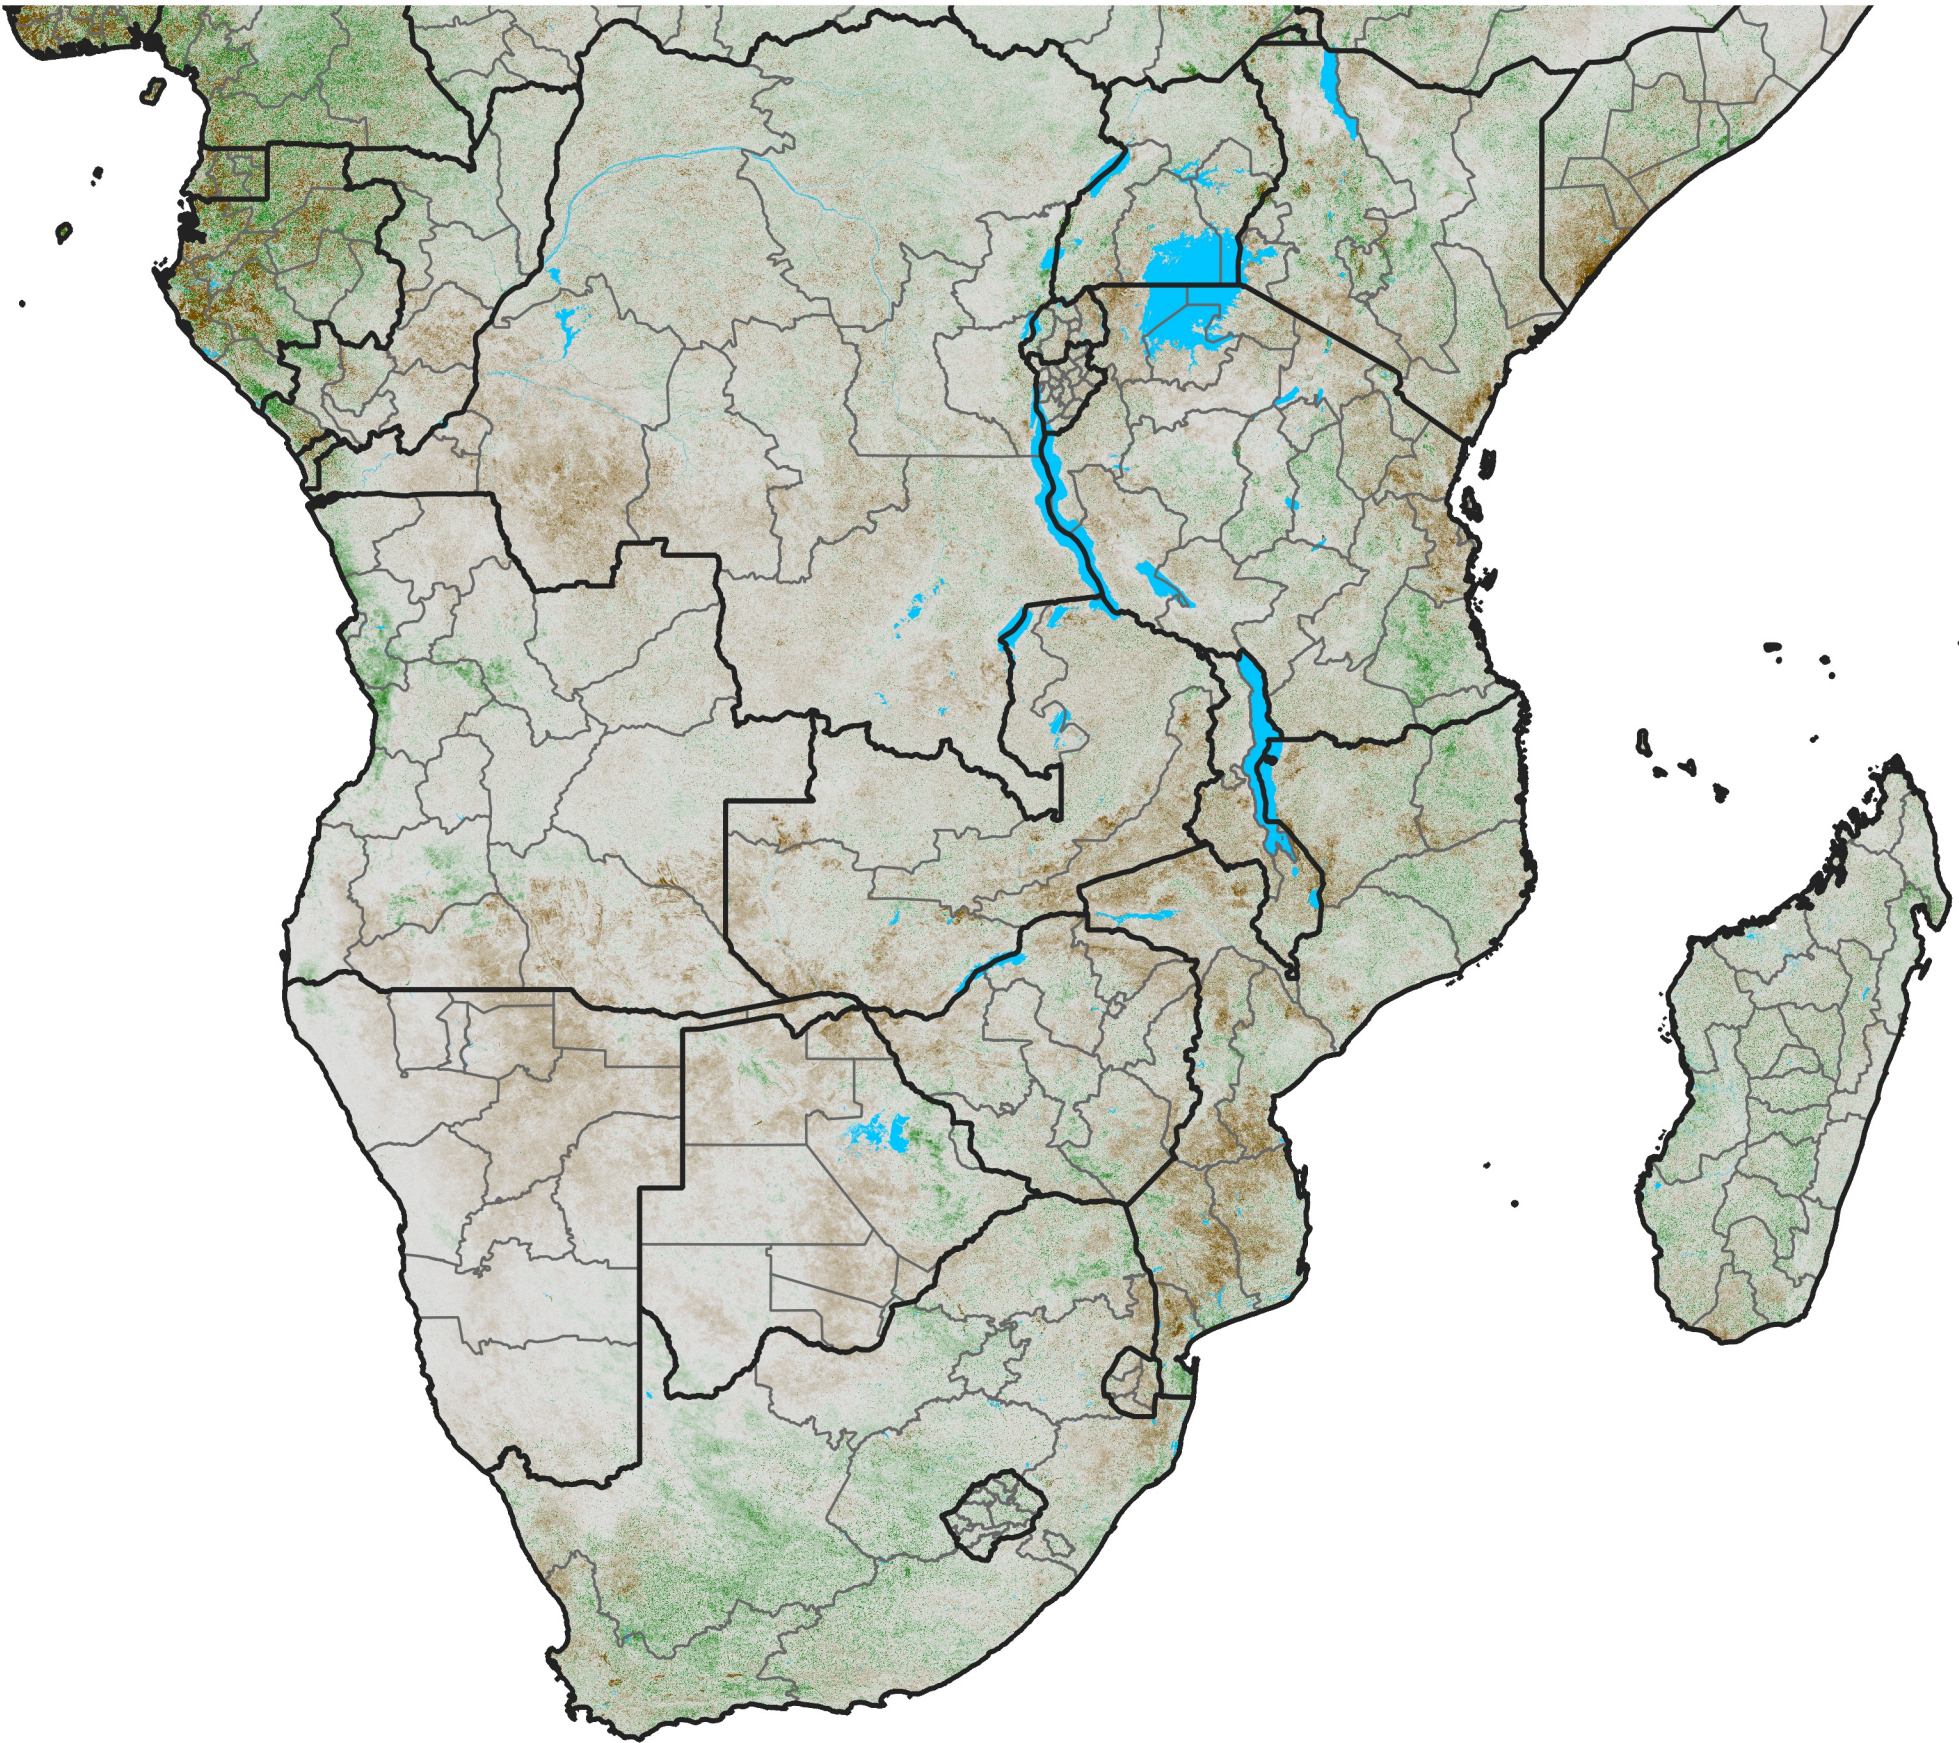

Southern Africa

NDVI Anomaly

2016 minus Mean (2012 - 2021)

Period 43 / Jul 26 - Aug 05, 2016

NDVI Anomaly

< -0.3 -0.2 -0.1 -0.05 0.05 0.1 0.2 >0.3

Negative

No Difference