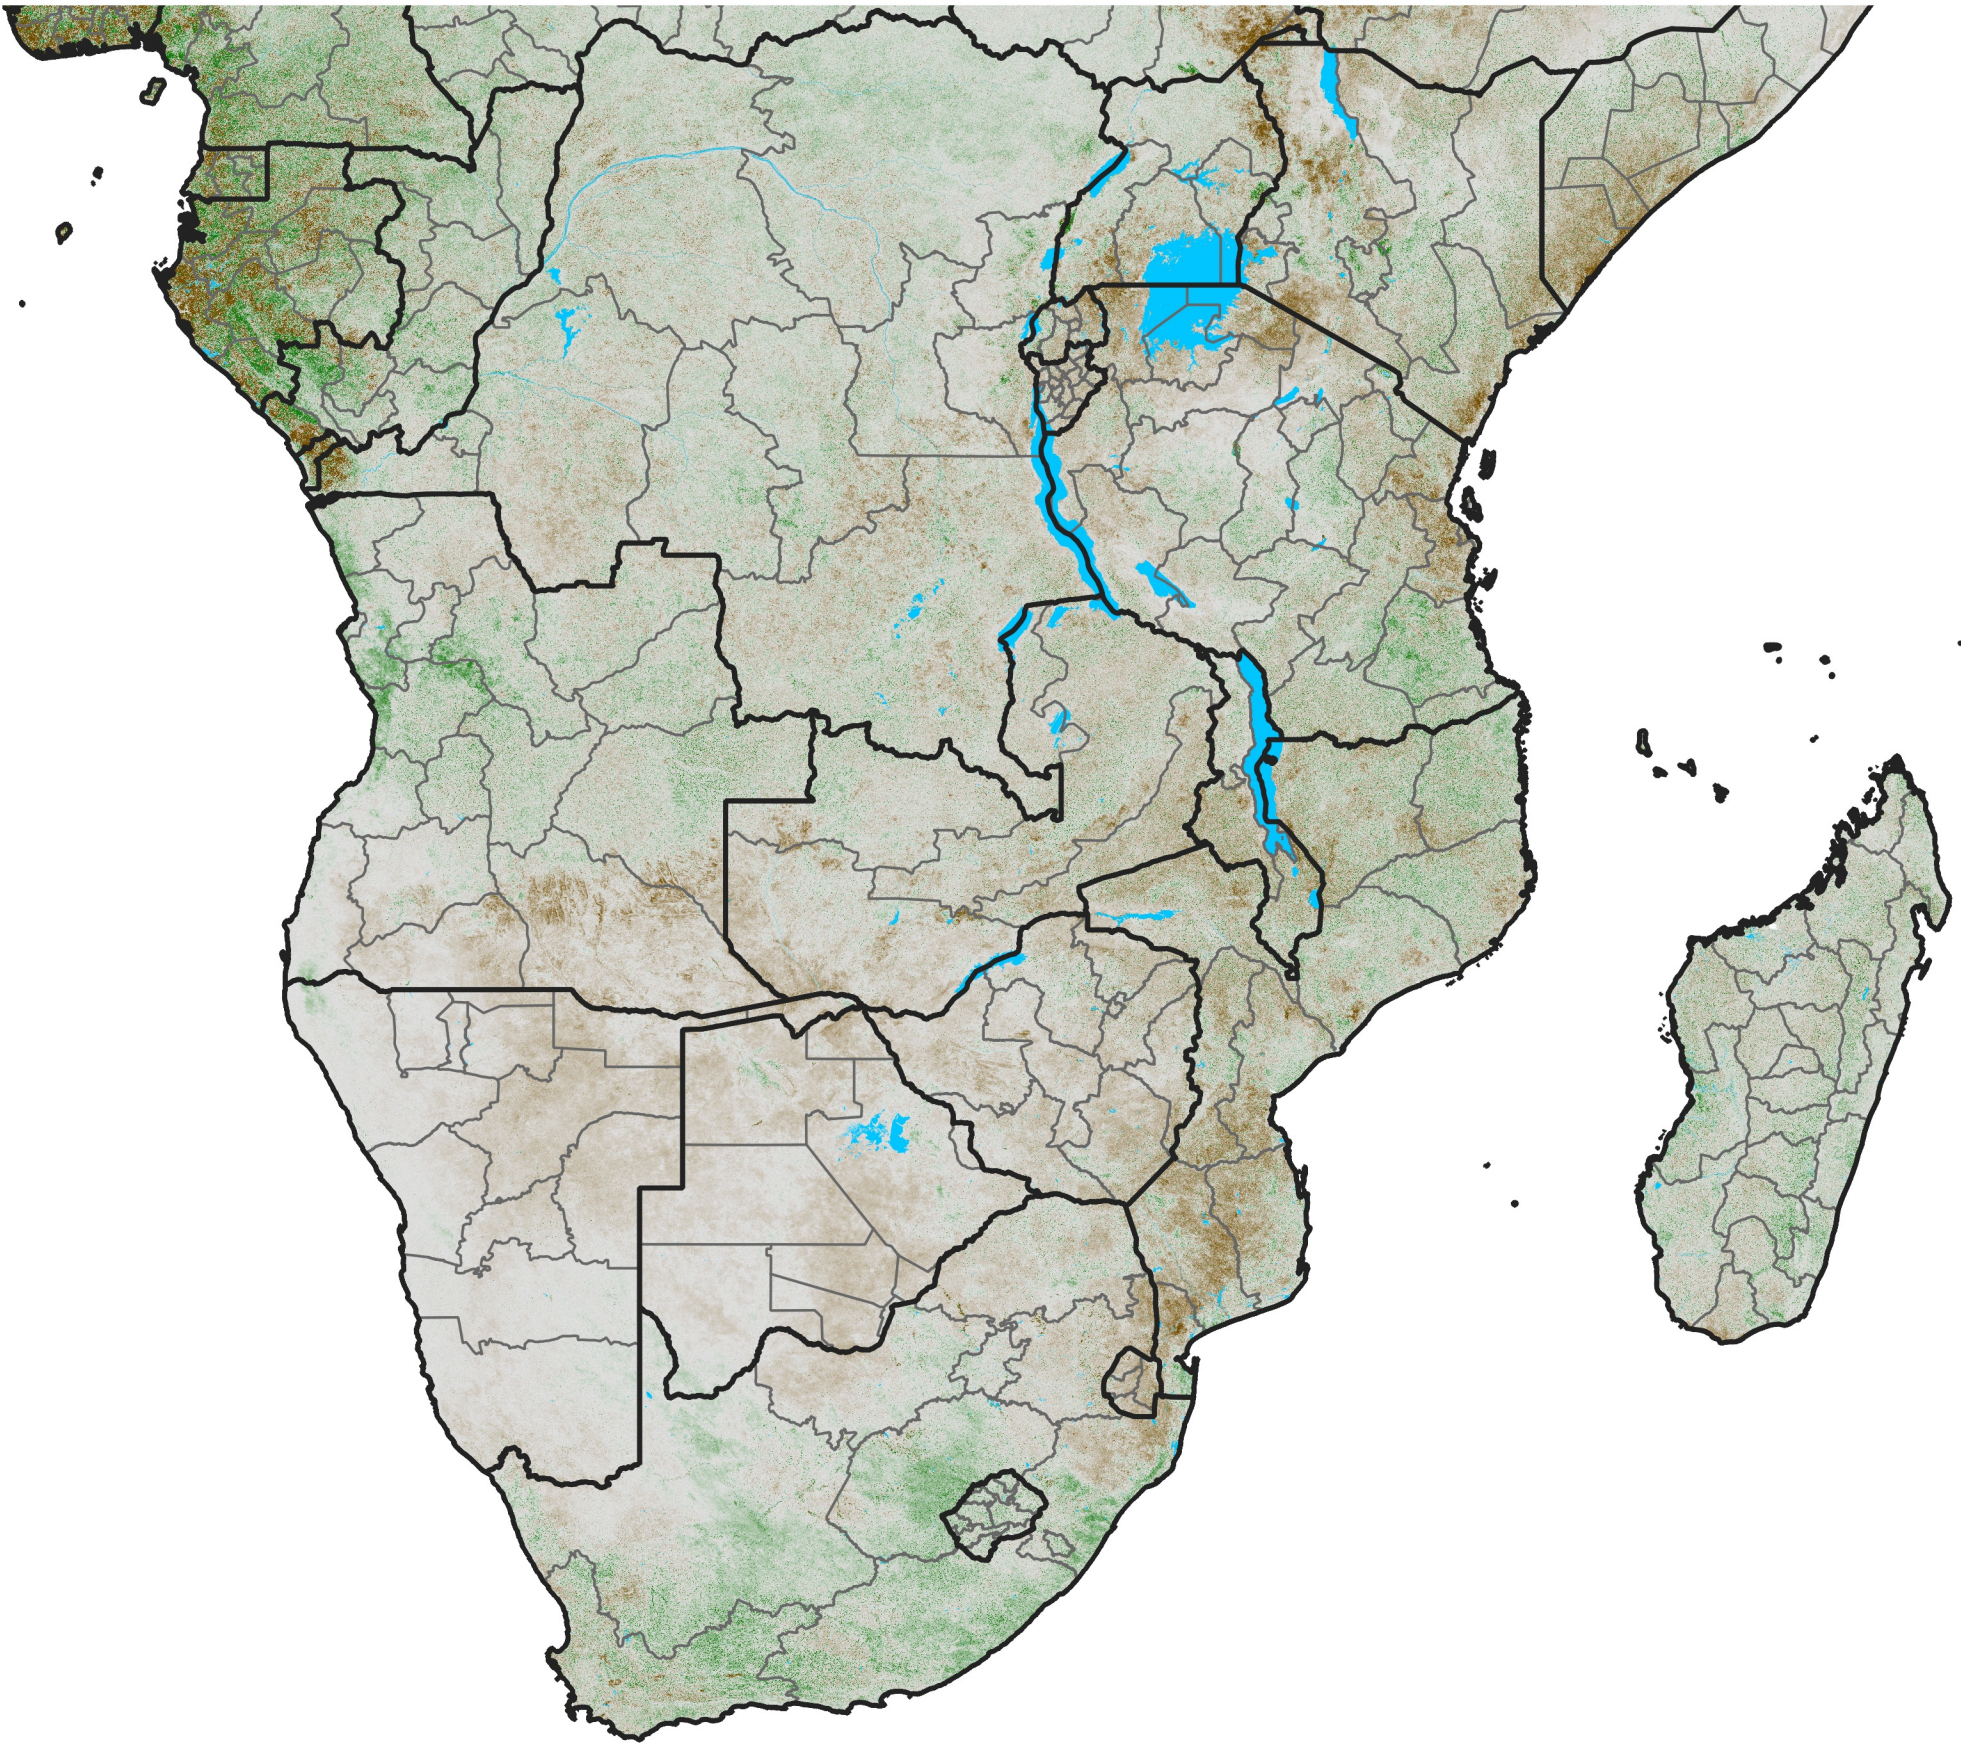

Southern Africa

NDVI Anomaly

2016 minus Mean (2012 - 2021)

Period 49 / Aug 26 - Sep 05, 2016

NDVI Anomaly

< -0.3 -0.2 -0.1 -0.05 0.05 0.1 0.2 >0.3

Negative

No Difference