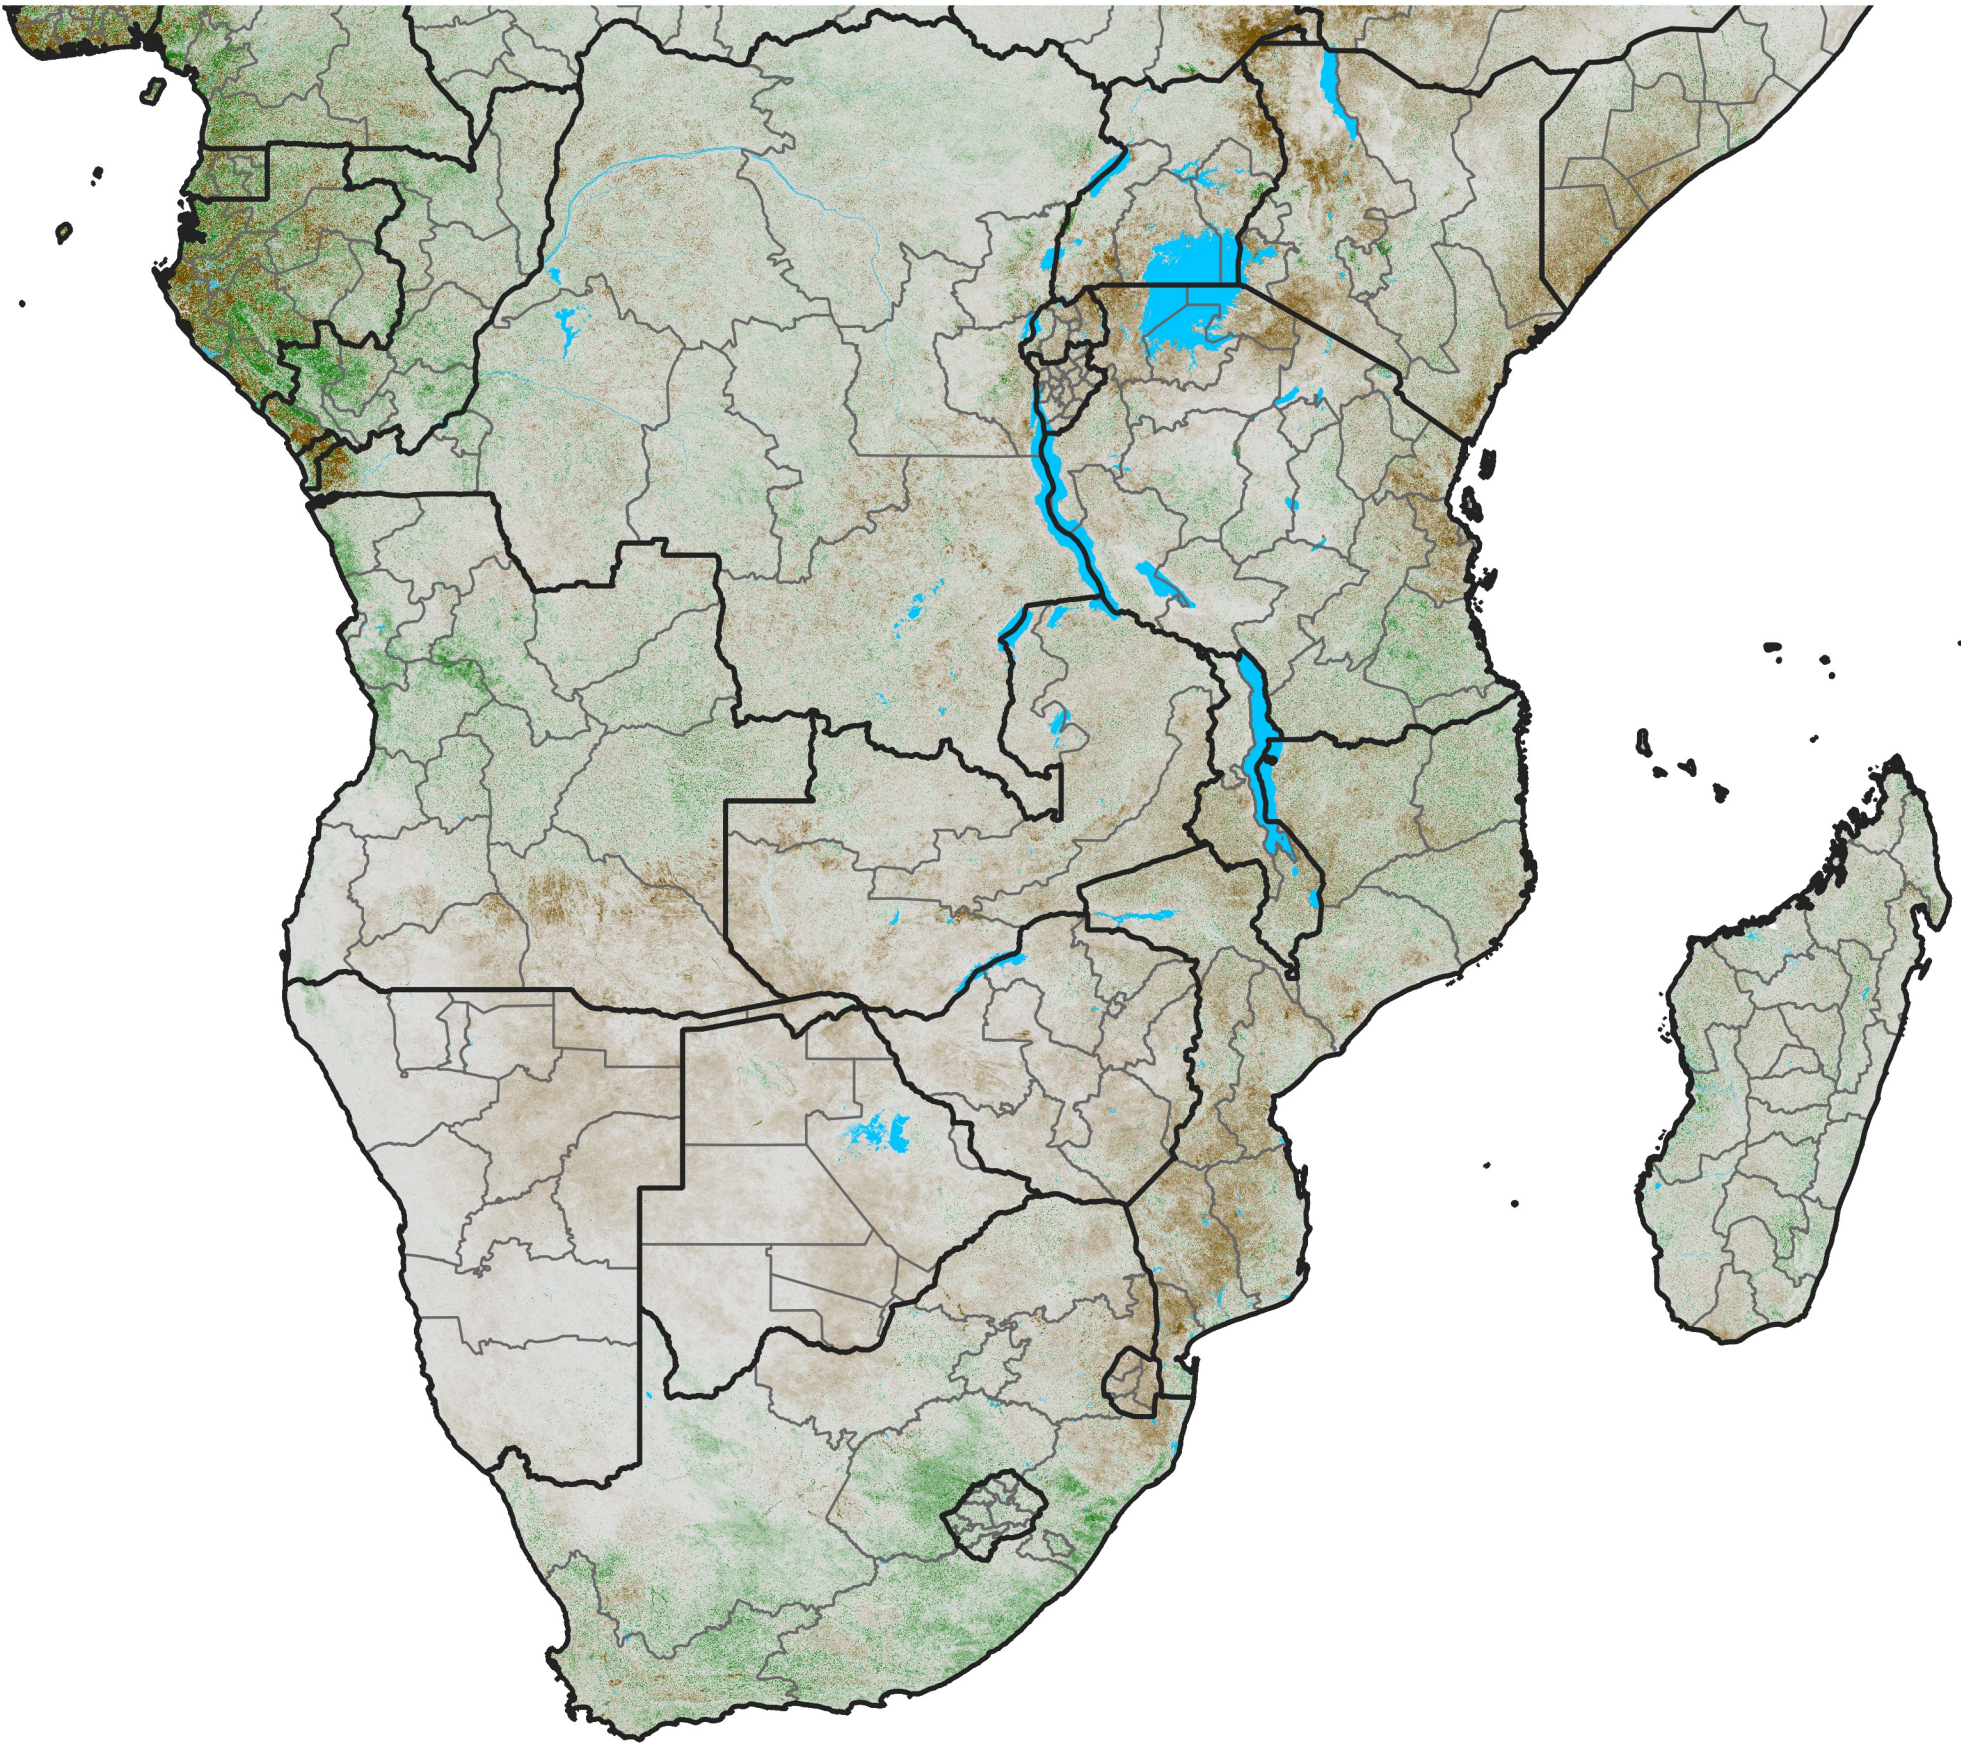

# Southern Africa

## NDVI Anomaly

2016 minus Mean (2012 - 2021)

Period 51 / Sep 06 - 15, 2016

### NDVI Anomaly

< -0.3   -0.2   -0.1   -0.05   0.05   0.1   0.2   >0.3

Negative

No Difference

Positive