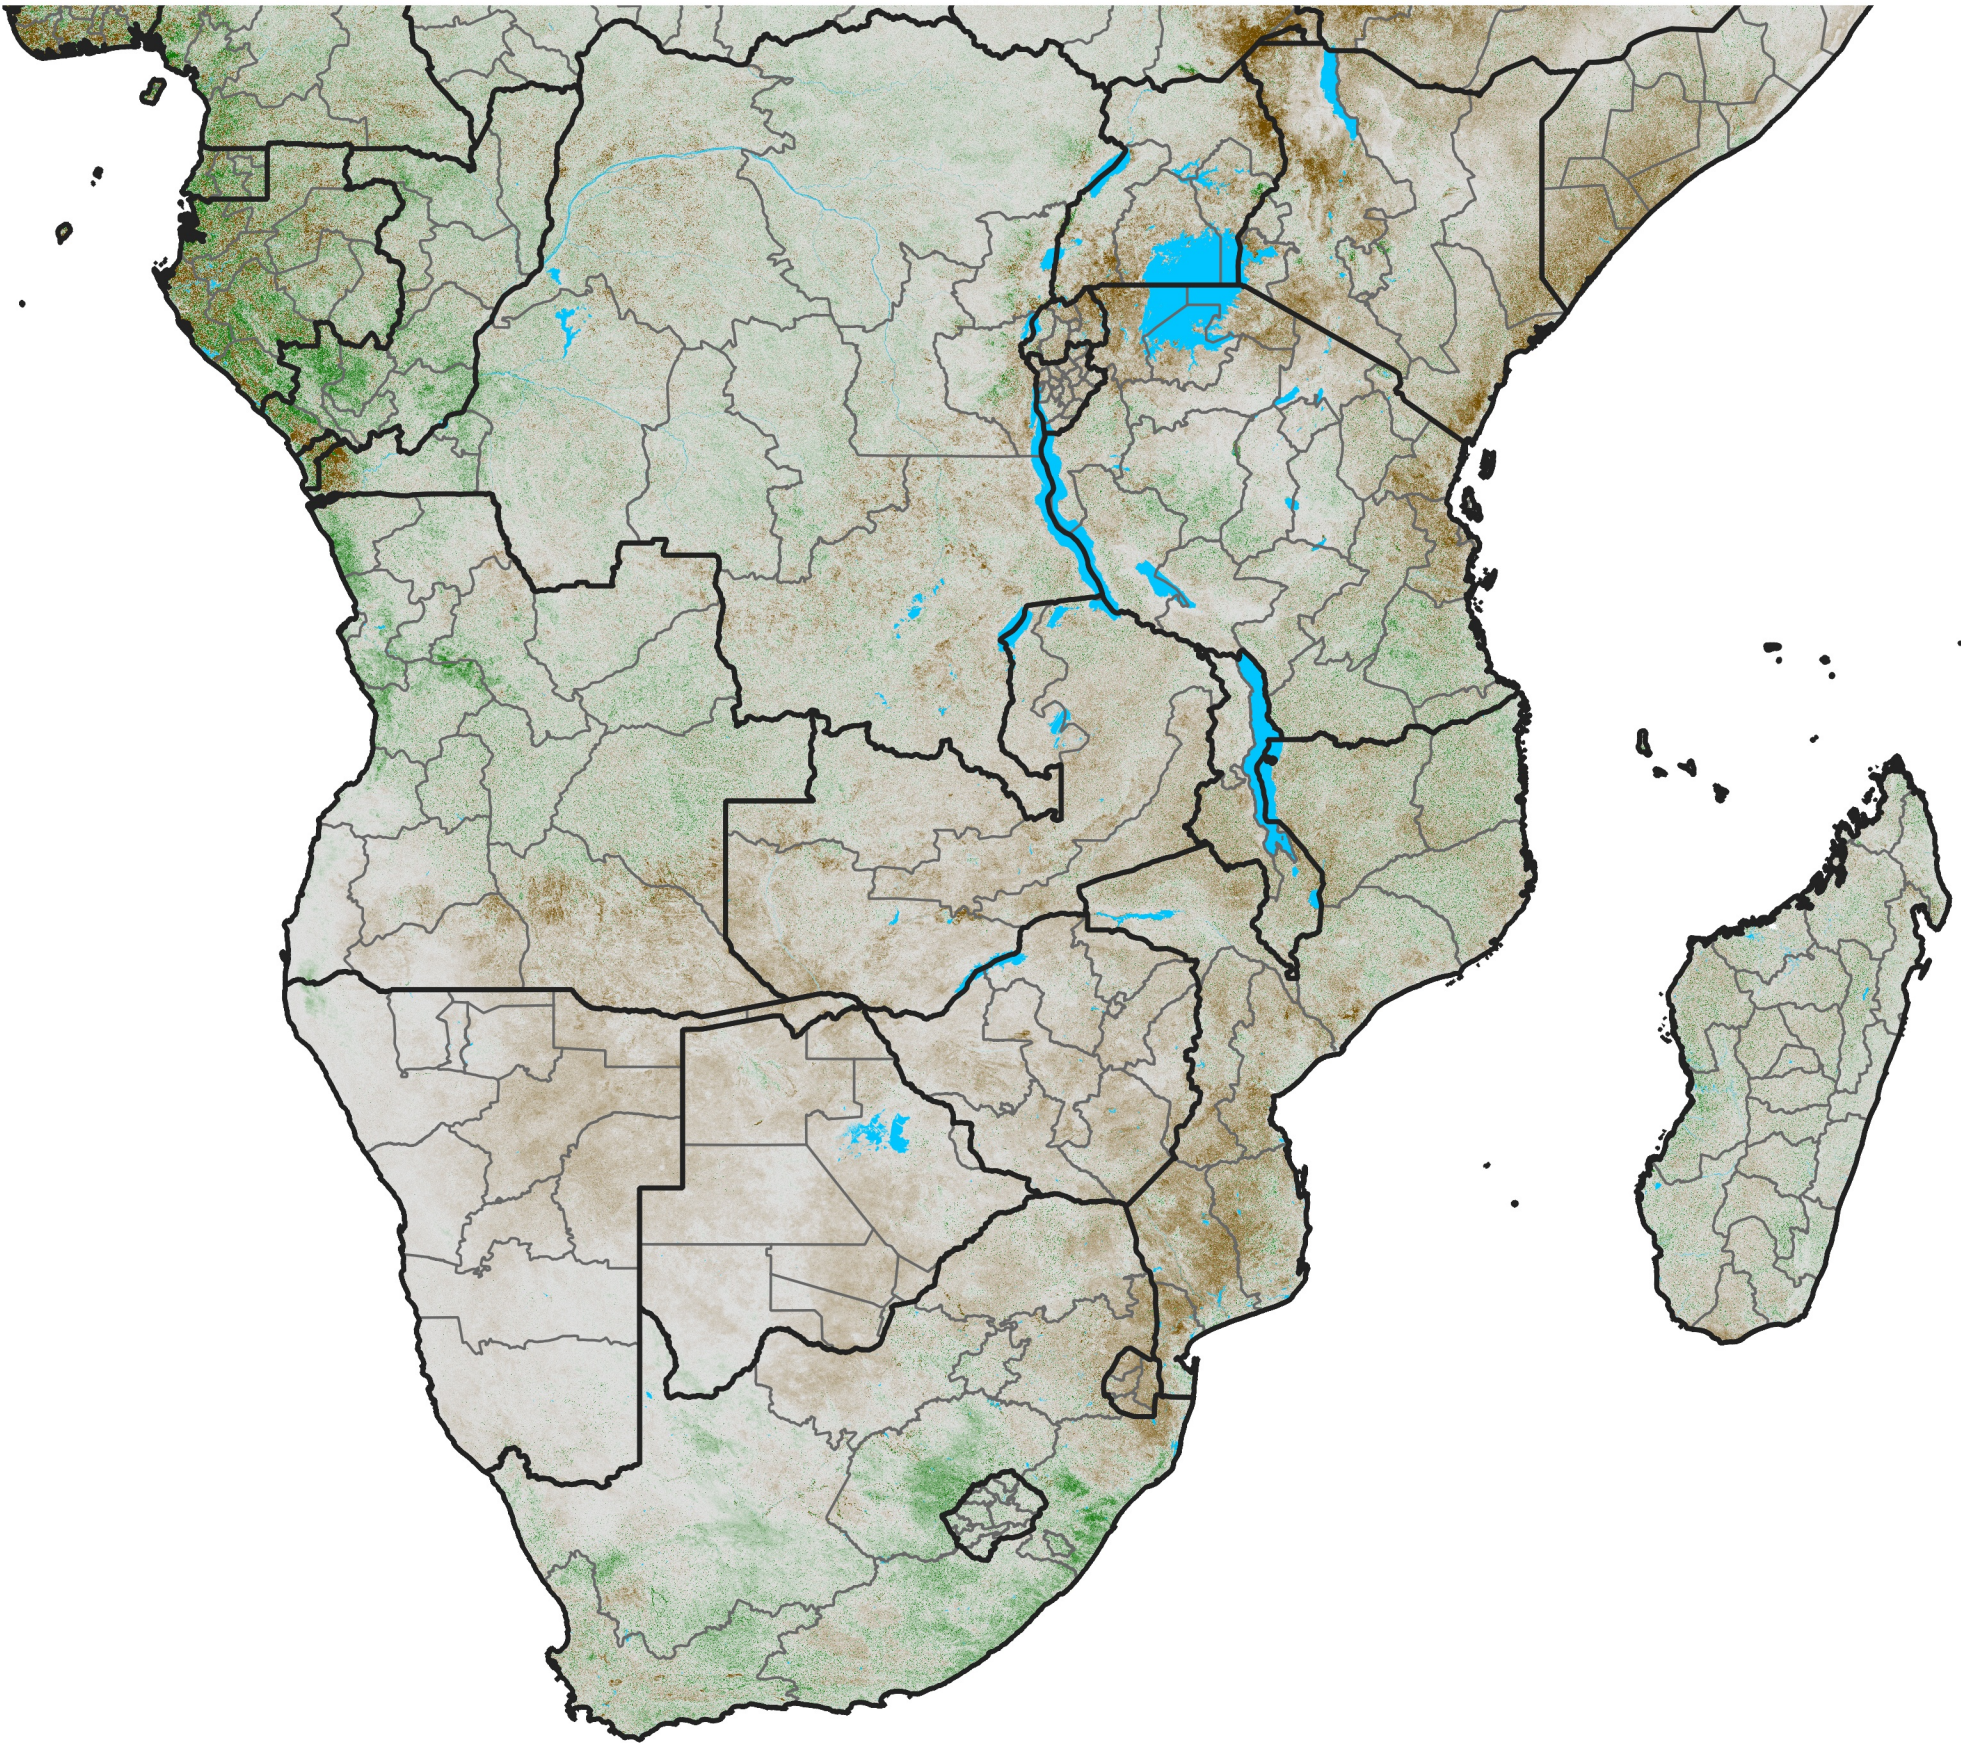

# Southern Africa

## NDVI Anomaly

2016 minus Mean (2012 - 2021)

Period 53 / Sep 16 - 25, 2016

### NDVI Anomaly

< -0.3   -0.2   -0.1   -0.05   0.05   0.1   0.2   >0.3

Negative

No Difference

Positive