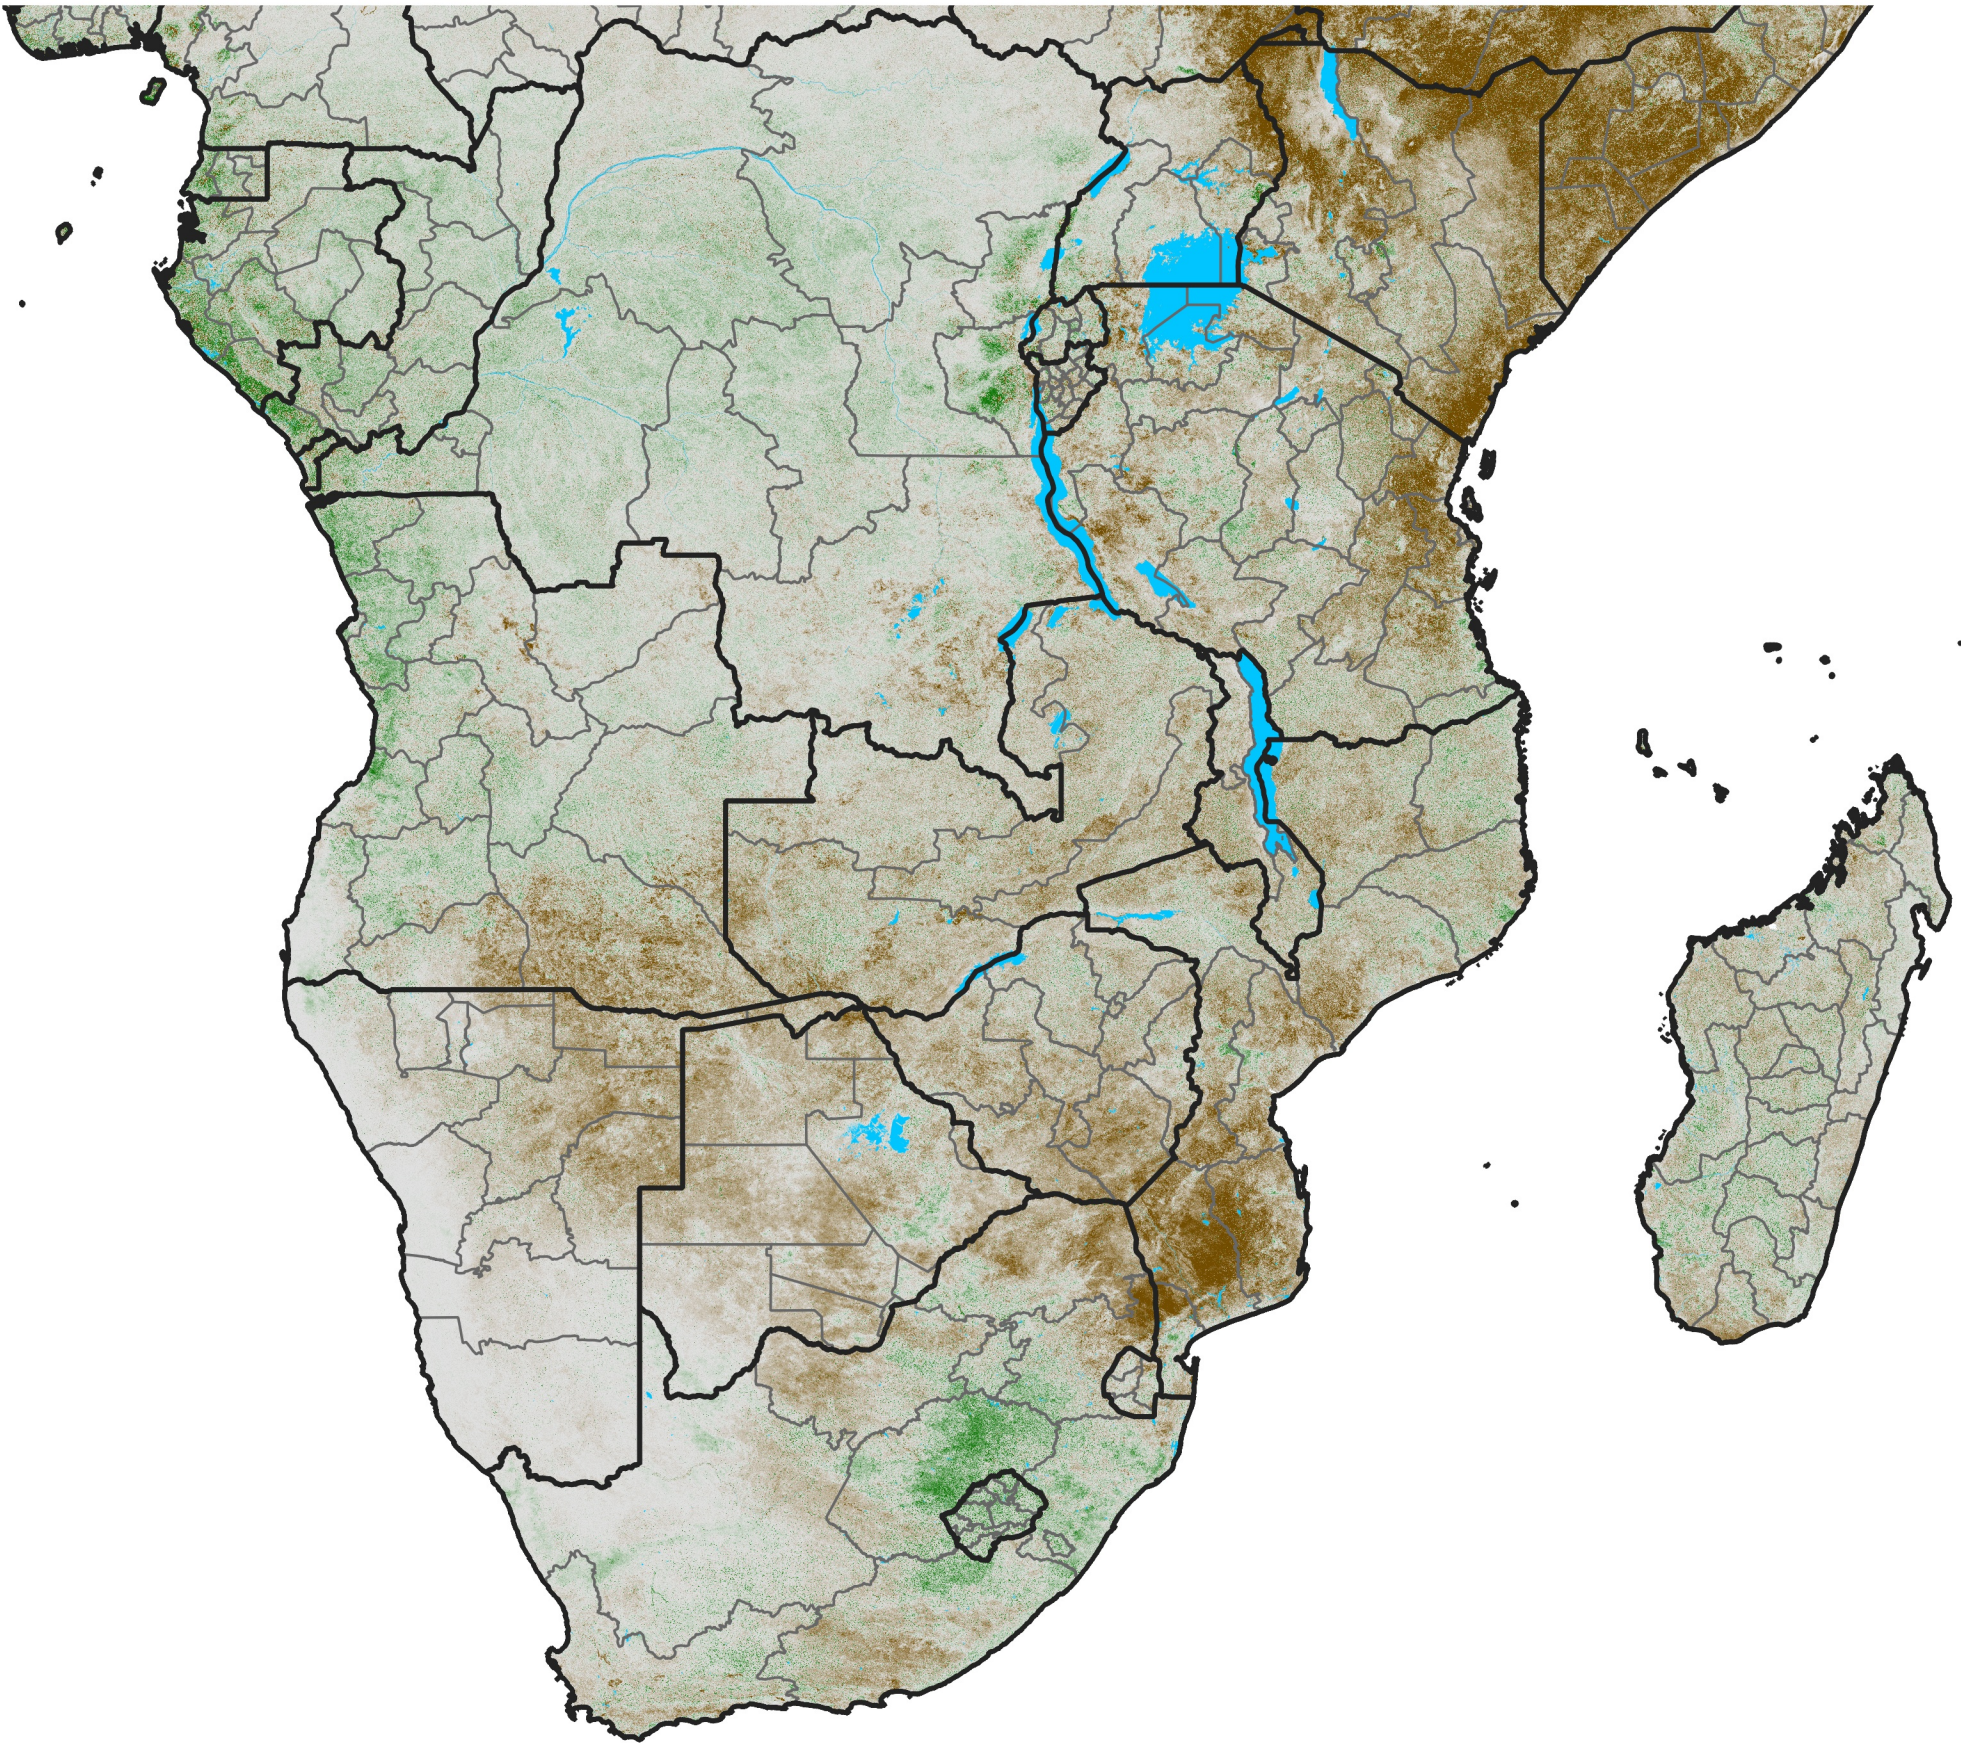

Southern Africa

NDVI Anomaly

2016 minus Mean (2012 - 2021)

Period 62 / Nov 01 - 10, 2016

NDVI Anomaly

<math>< -0.3</math> -0.2 -0.1 -0.05 0.05 0.1 0.2 > 0.3

Negative

No Difference