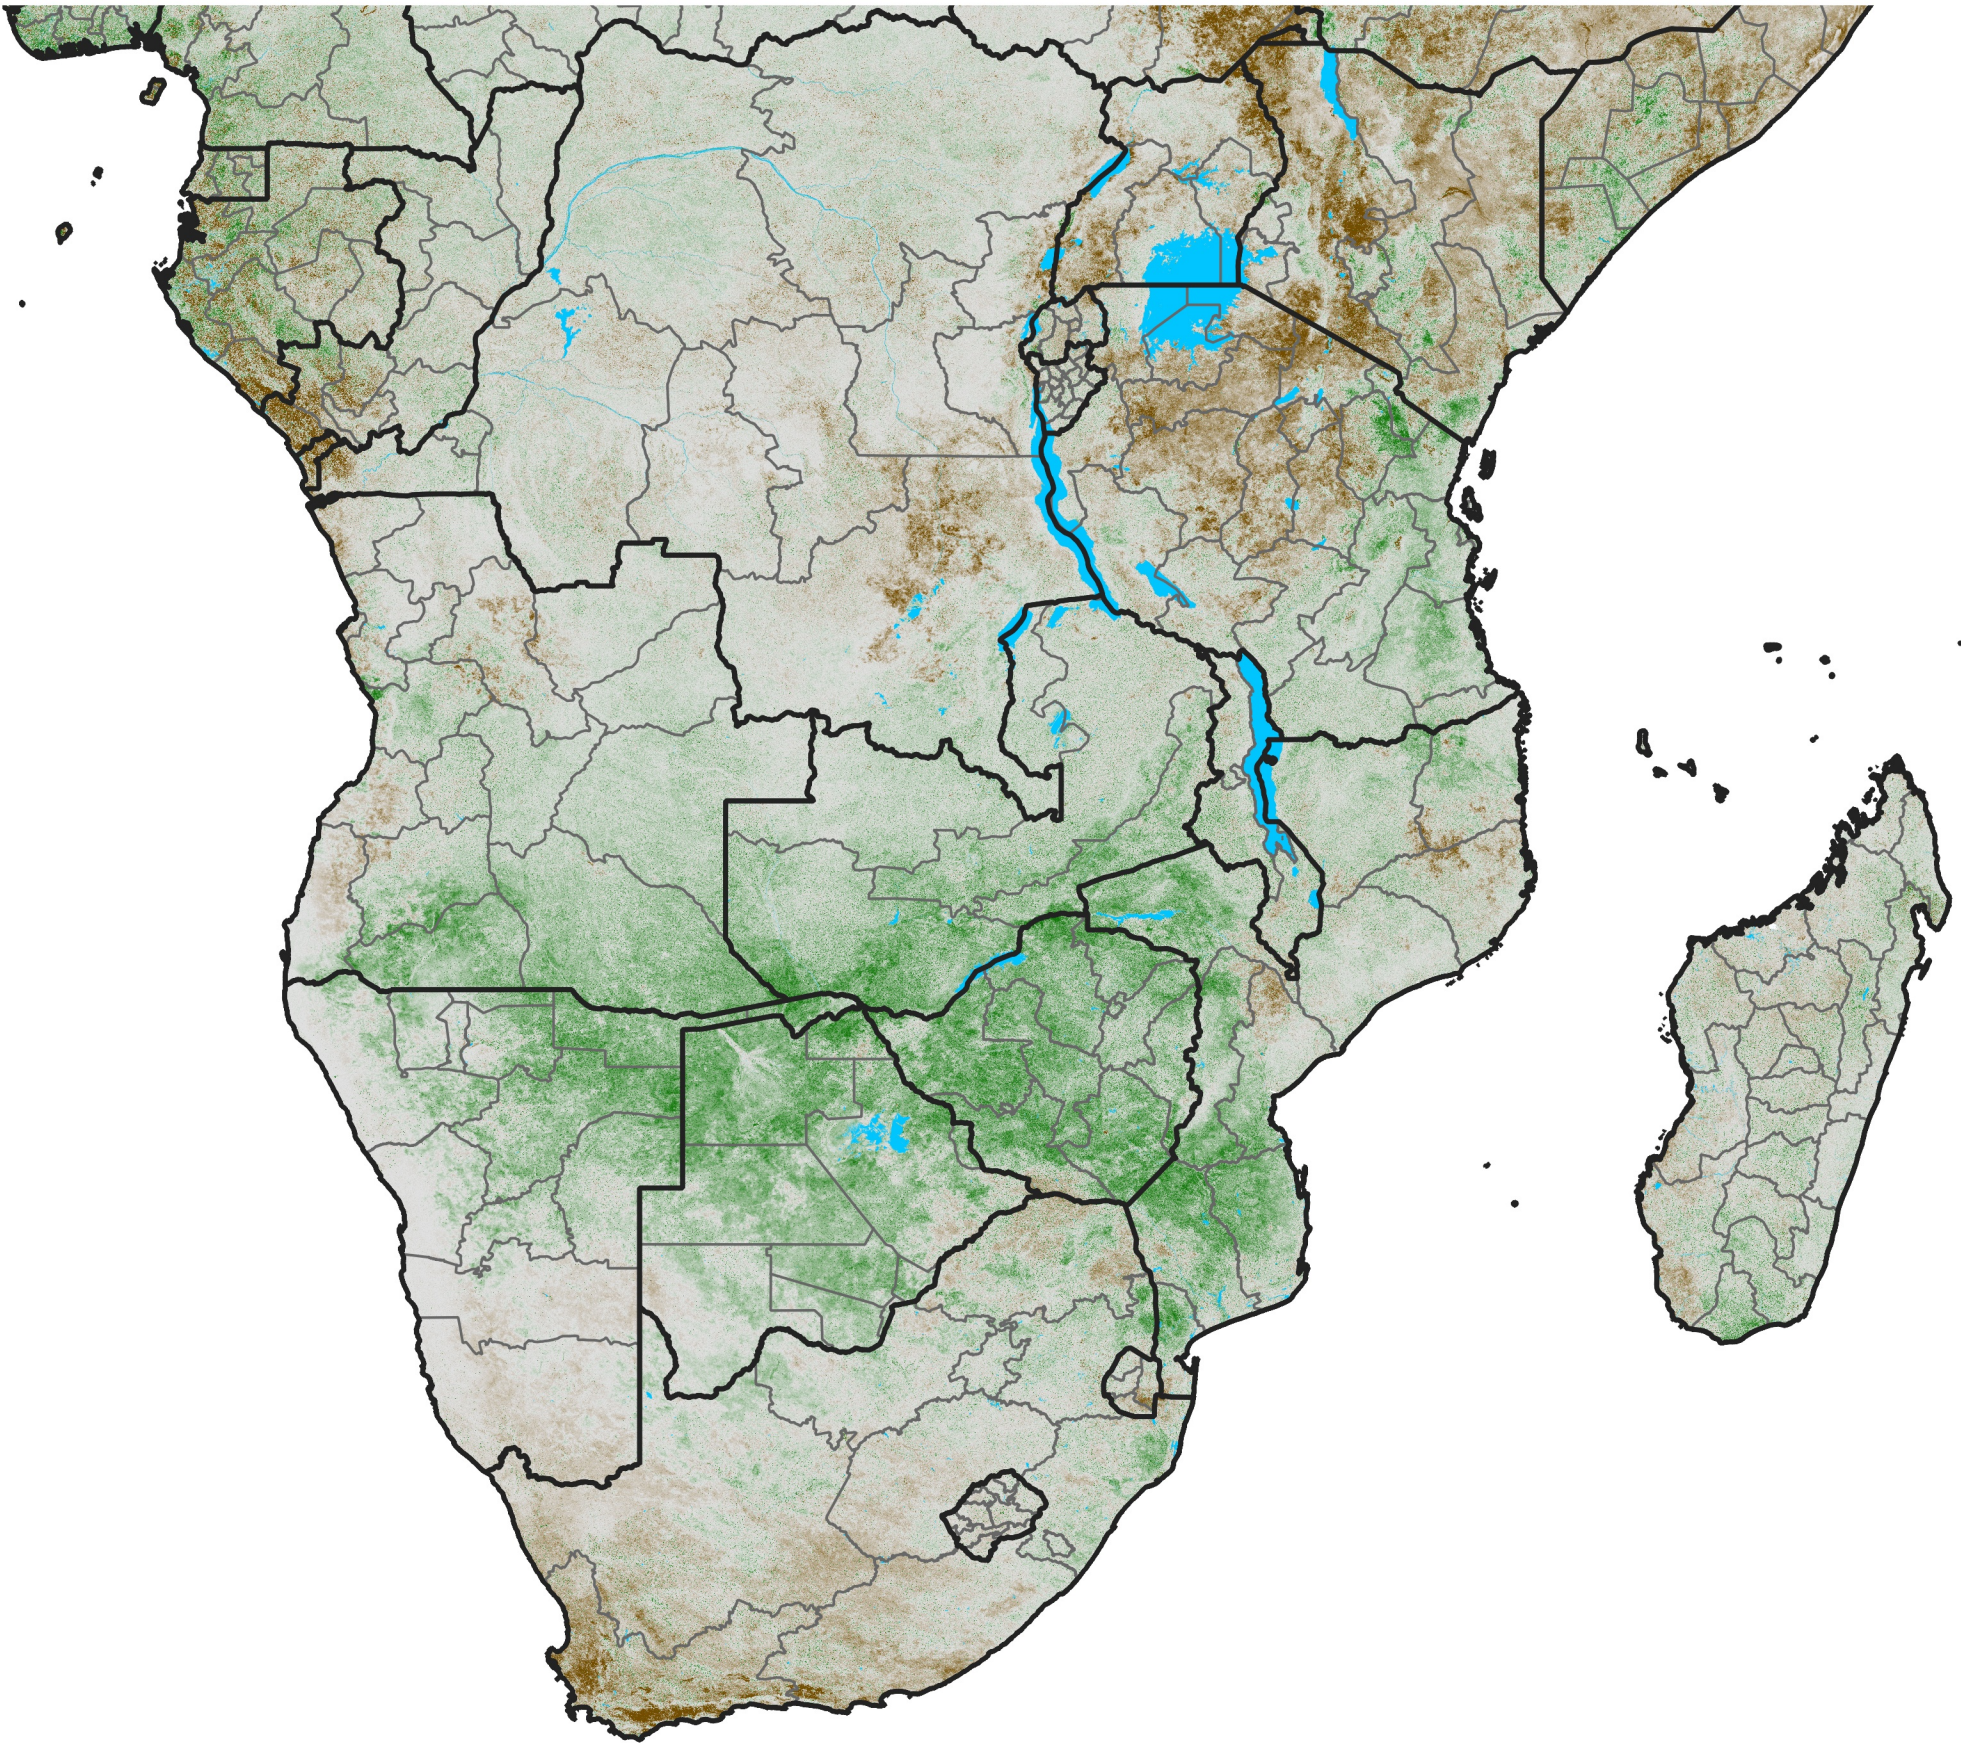

# Southern Africa

## NDVI Anomaly

2017 minus Mean (2012 - 2021)

Period 34 / Jun 11 - 20, 2017

### NDVI Anomaly

< -0.3   -0.2   -0.1   -0.05   0.05   0.1   0.2   >0.3

Negative

No Difference

Positive