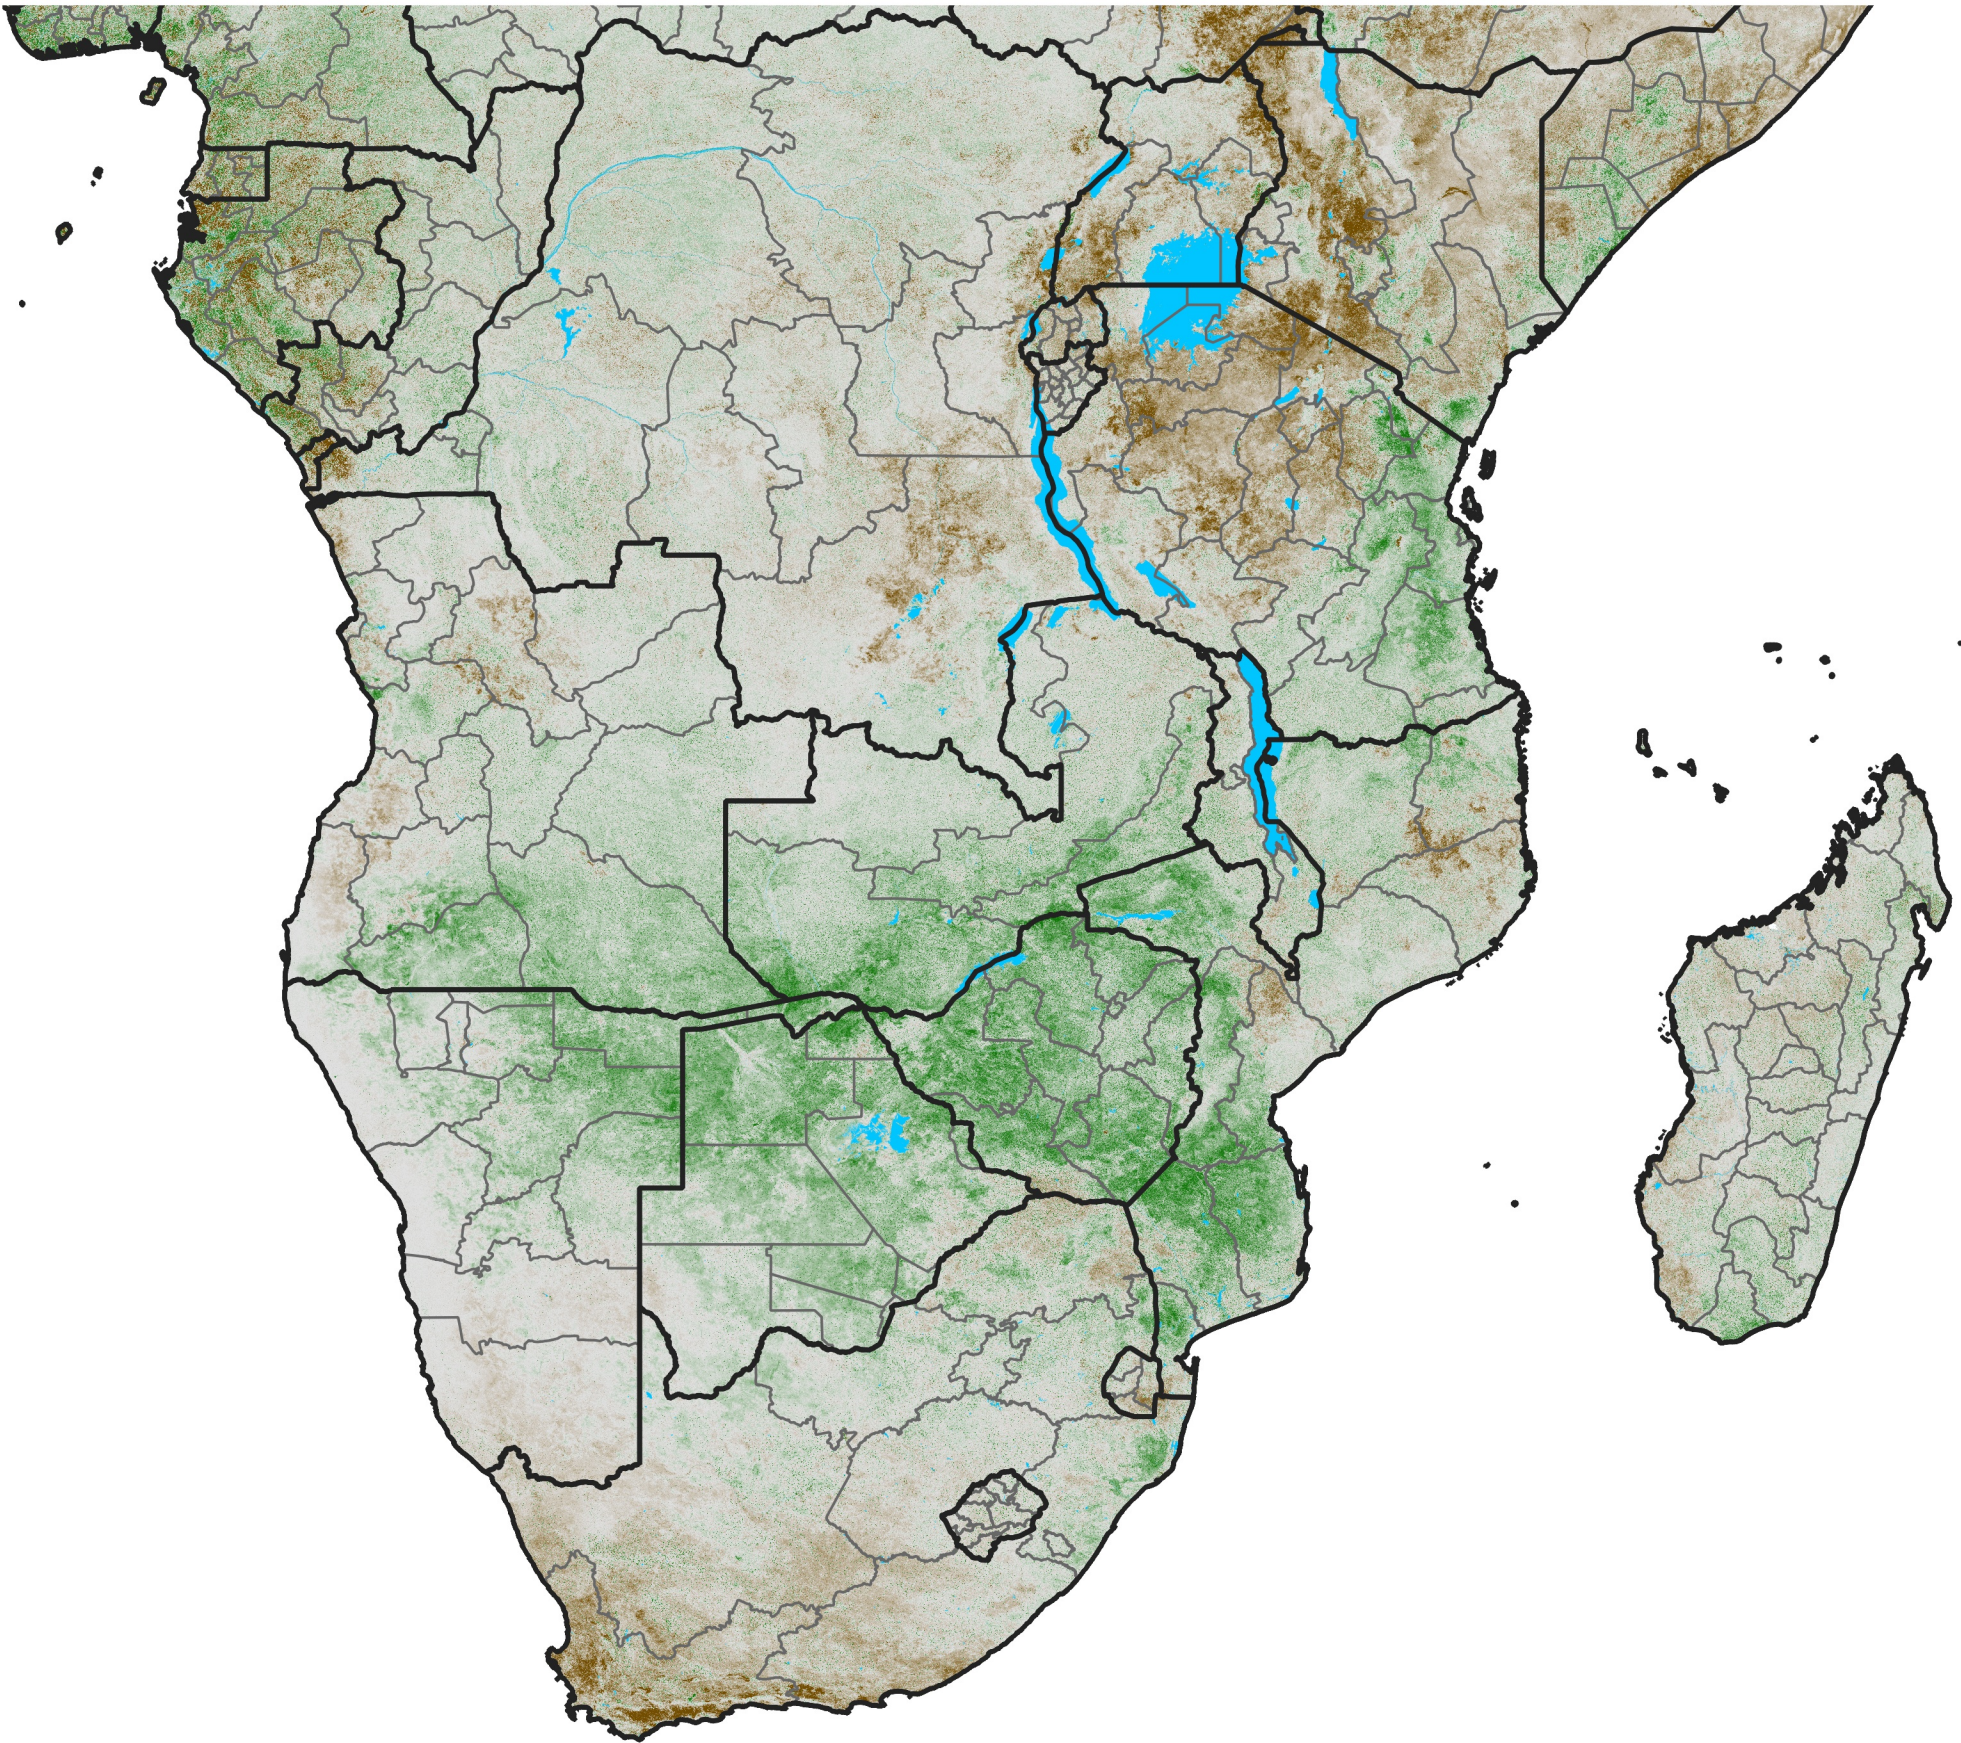

Southern Africa

NDVI Anomaly

2017 minus Mean (2012 - 2021)

Period 37 / Jun 26 - Jul 05, 2017

NDVI Anomaly

< -0.3 -0.2 -0.1 -0.05 0.05 0.1 0.2 >0.3

Negative

No Difference