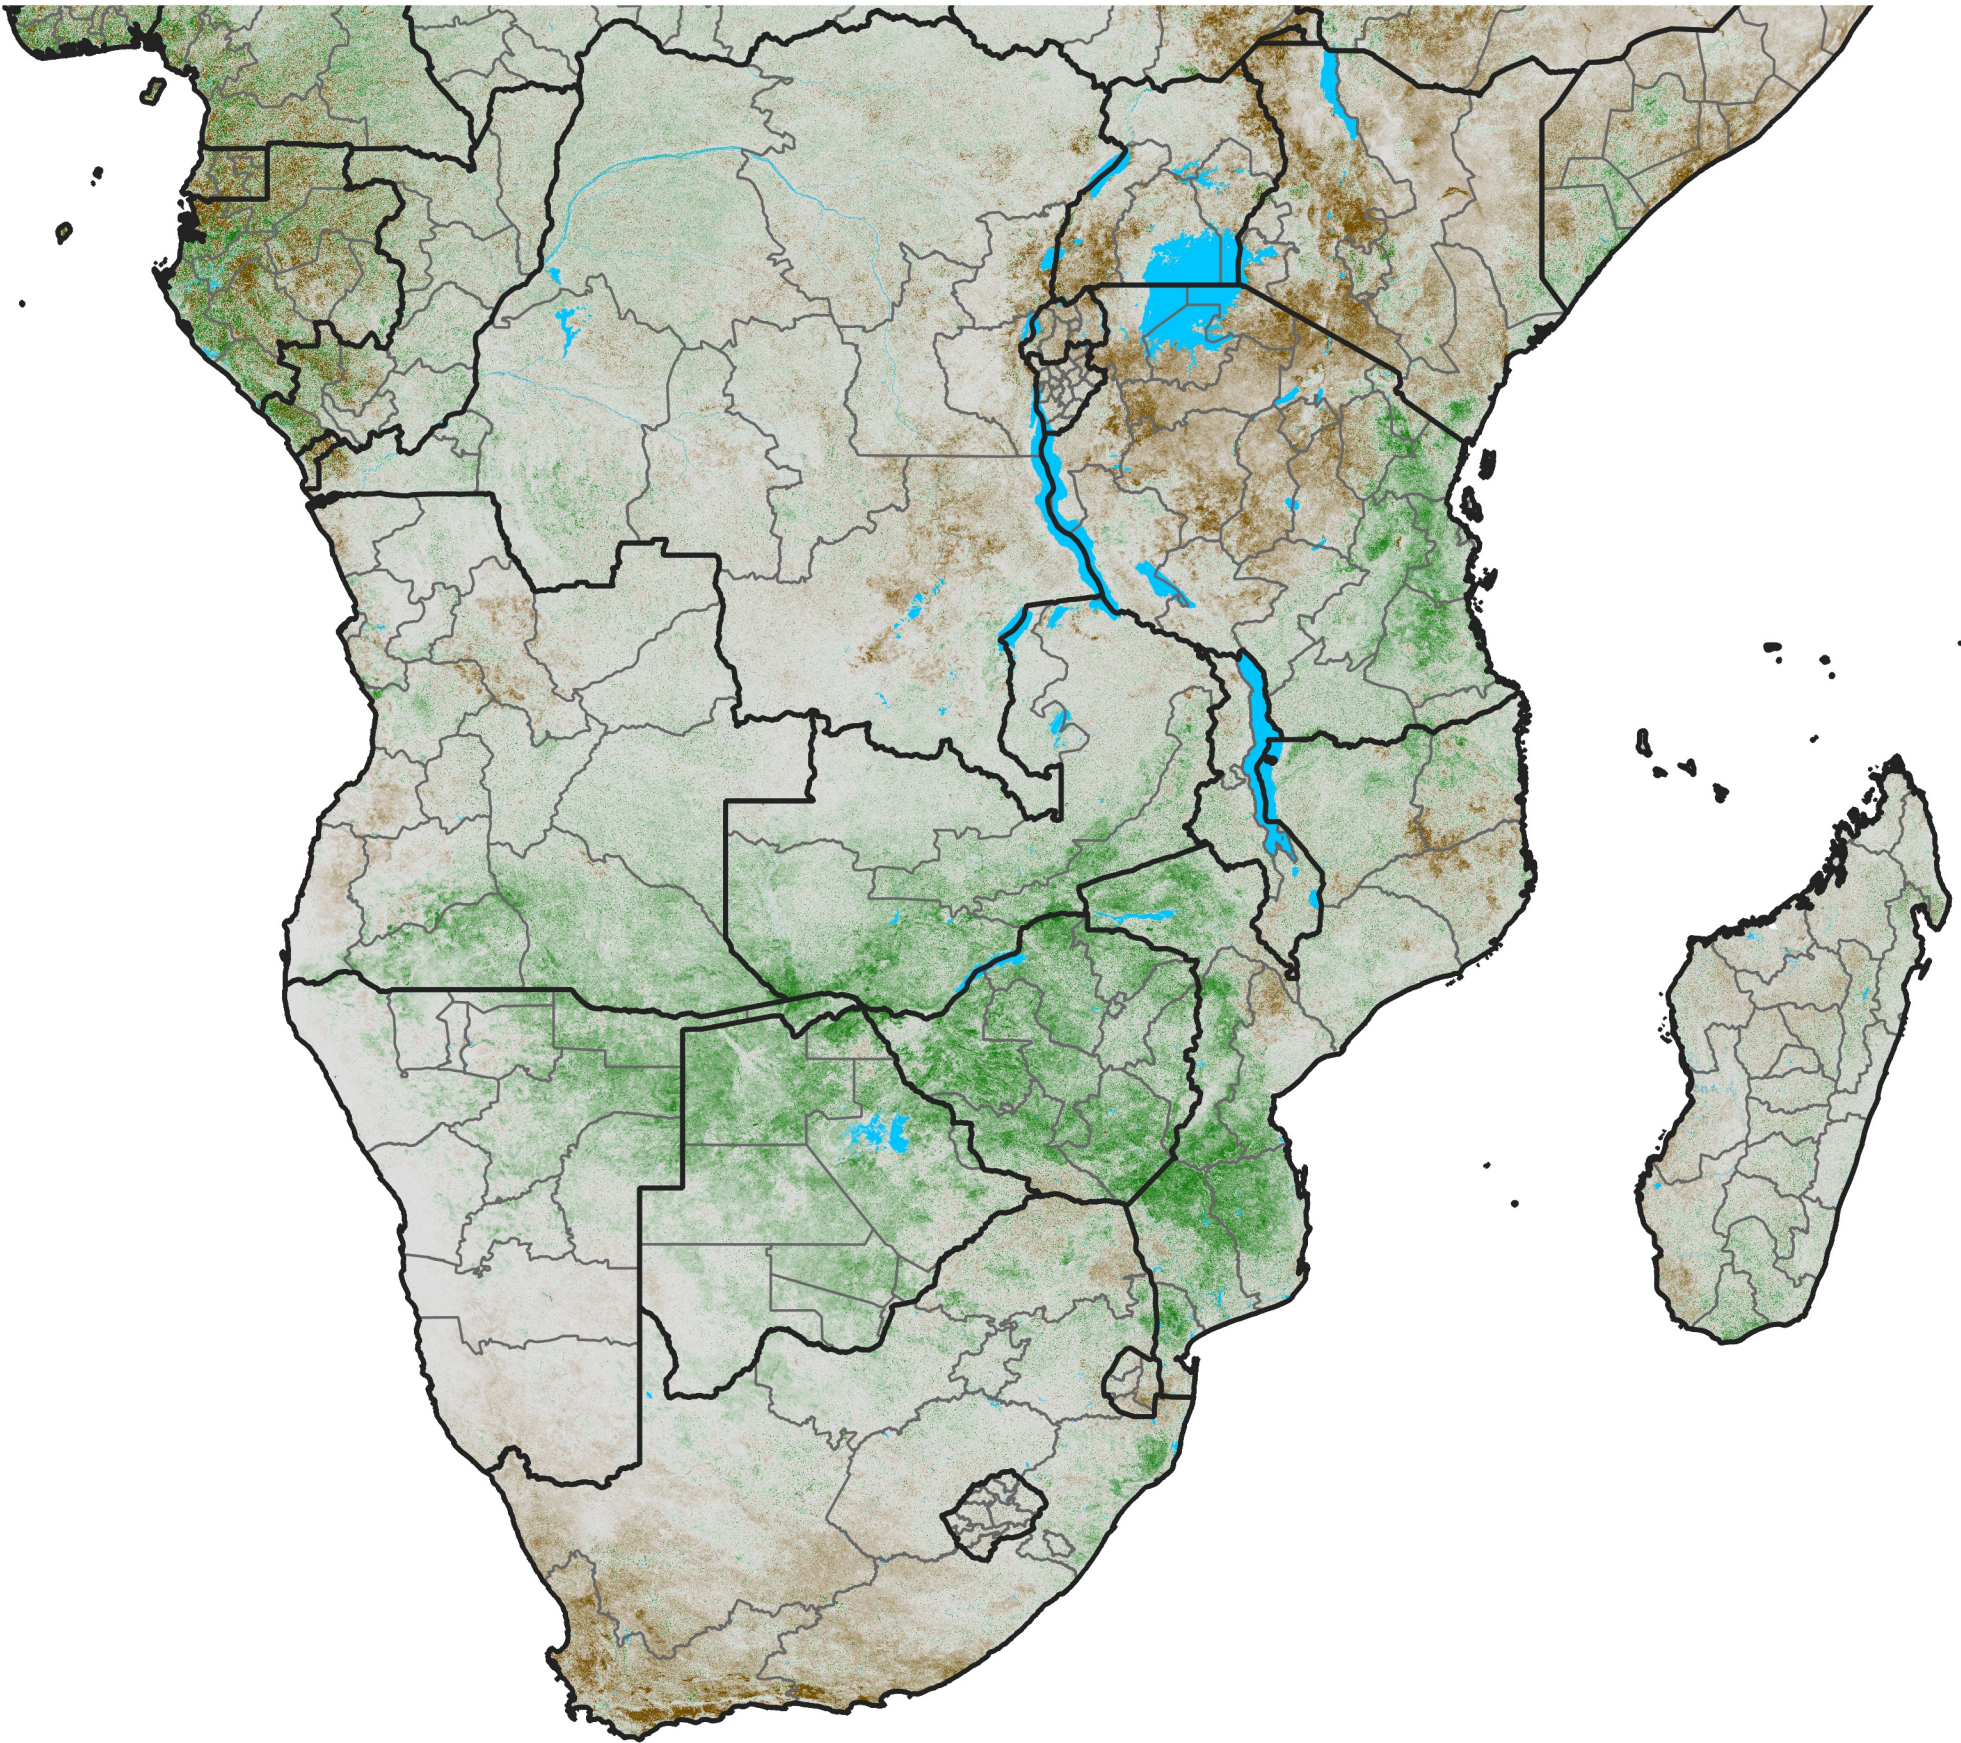

Southern Africa

NDVI Anomaly

2017 minus Mean (2012 - 2021)

Period 39 / Jul 06 - 15, 2017

NDVI Anomaly

< -0.3 -0.2 -0.1 -0.05 0.05 0.1 0.2 >0.3

Negative

No Difference