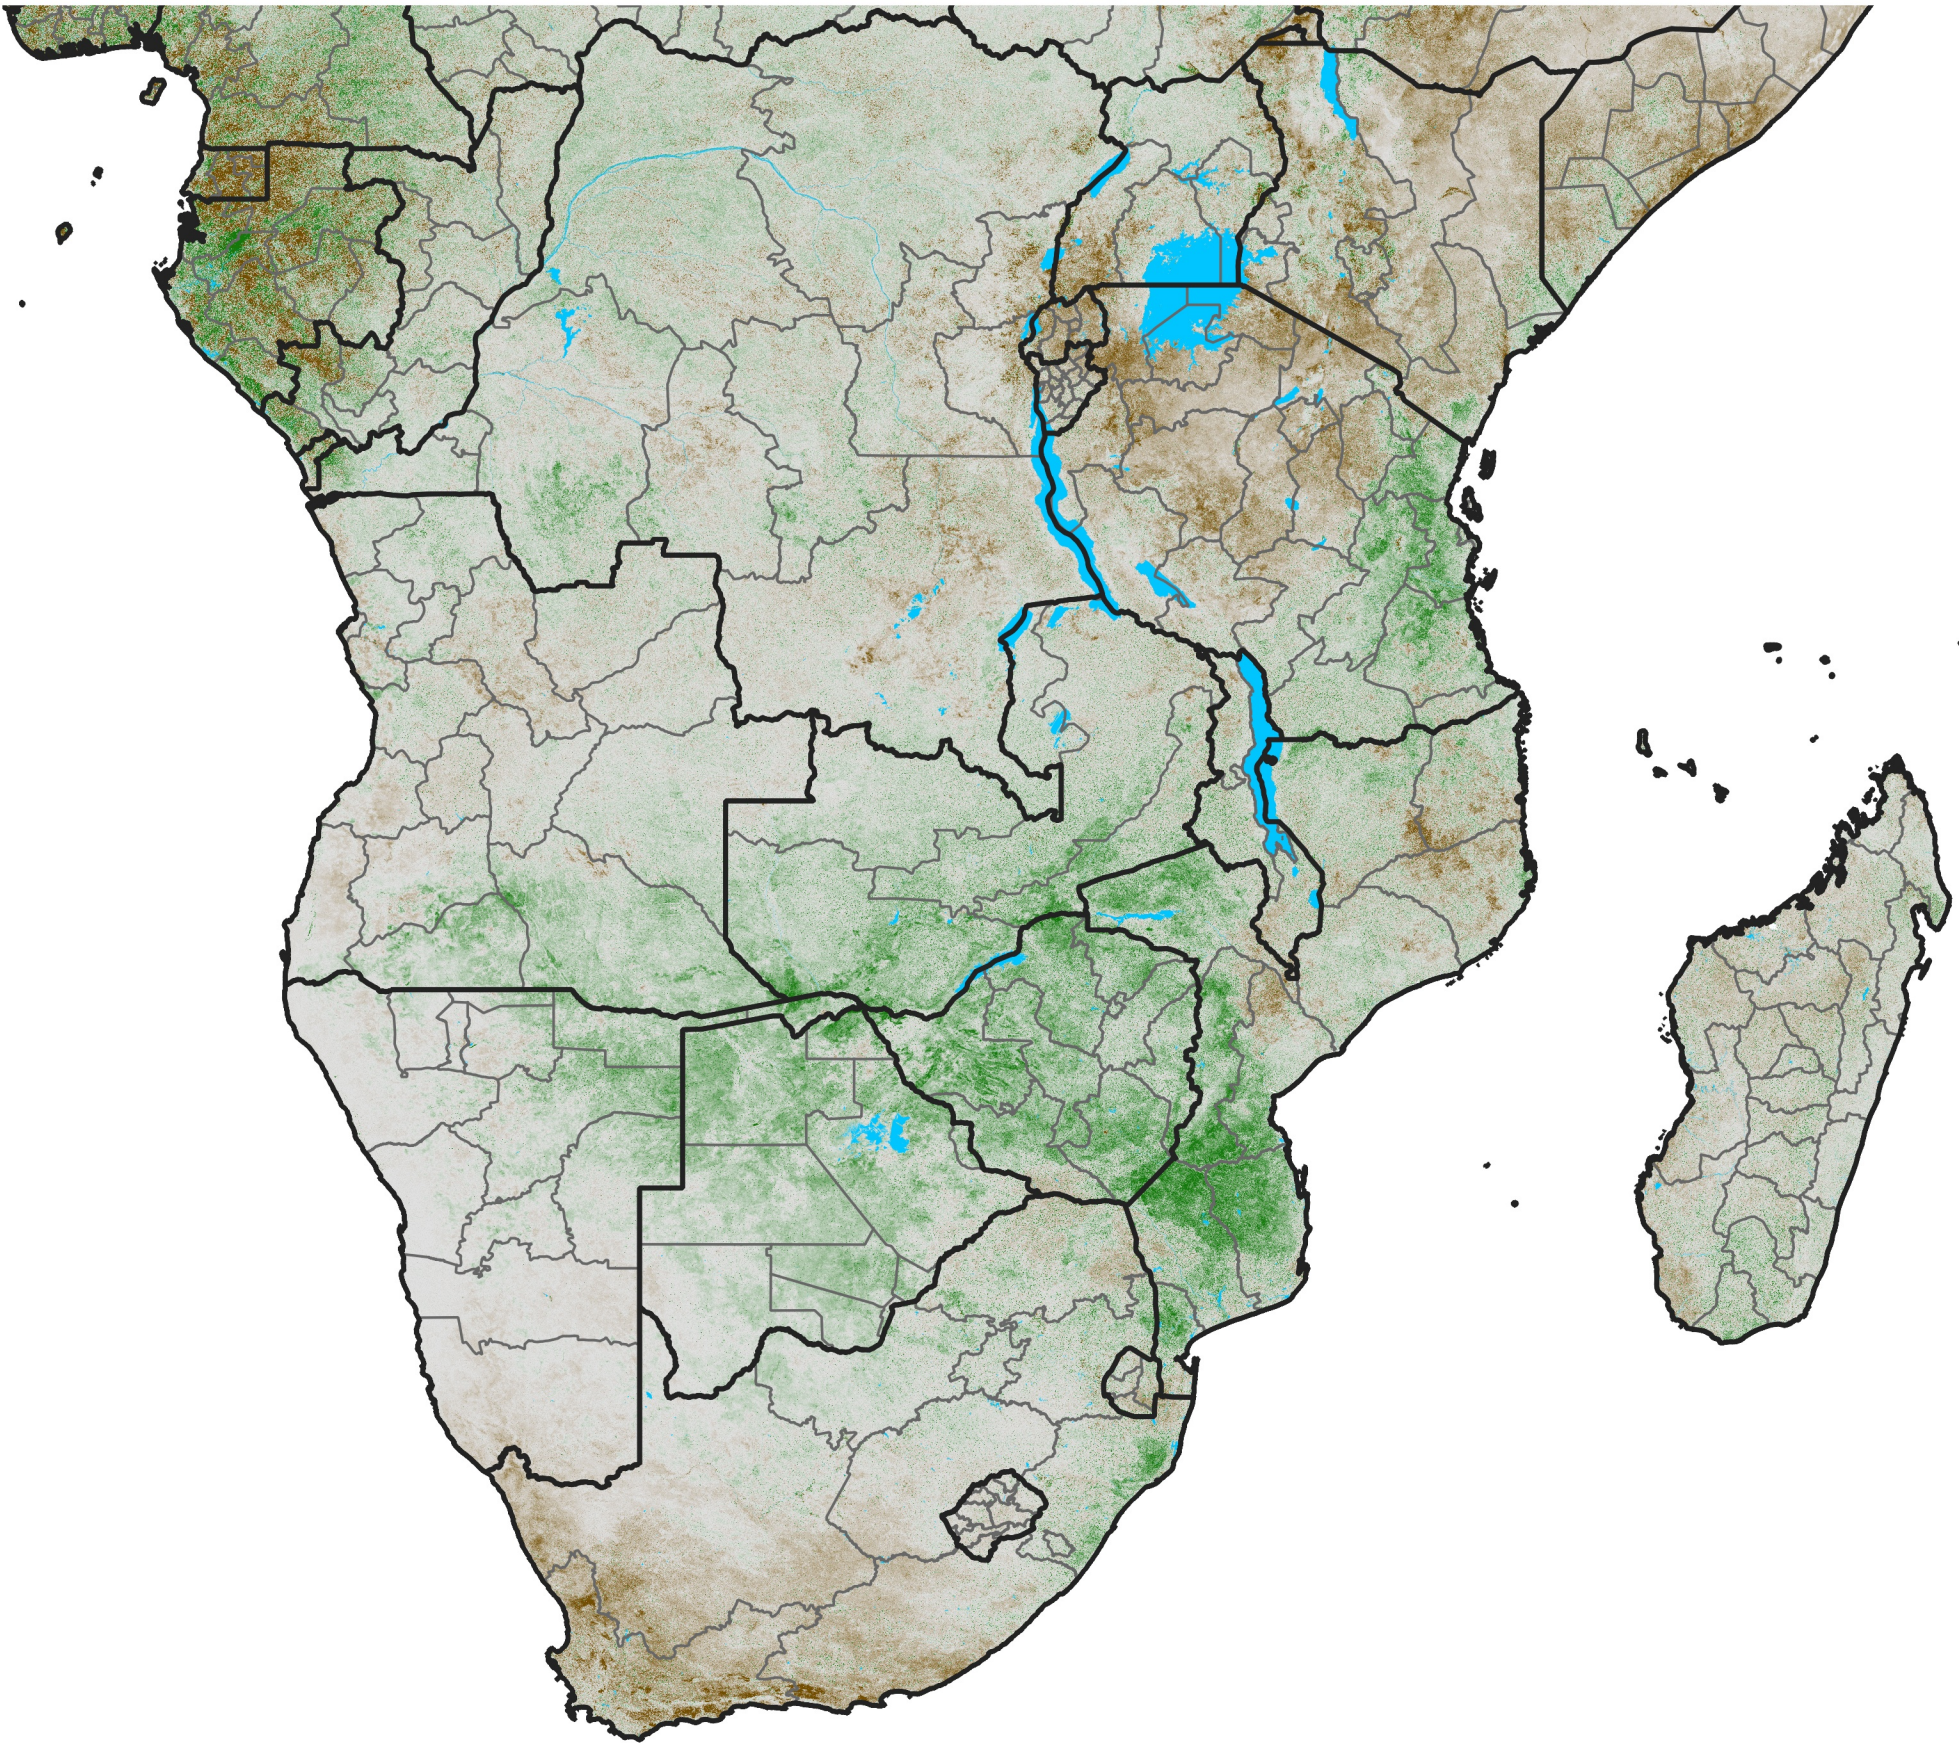

Southern Africa

NDVI Anomaly

2017 minus Mean (2012 - 2021)

Period 43 / Jul 26 - Aug 05, 2017

NDVI Anomaly

< -0.3 -0.2 -0.1 -0.05 0.05 0.1 0.2 >0.3

Negative

No Difference