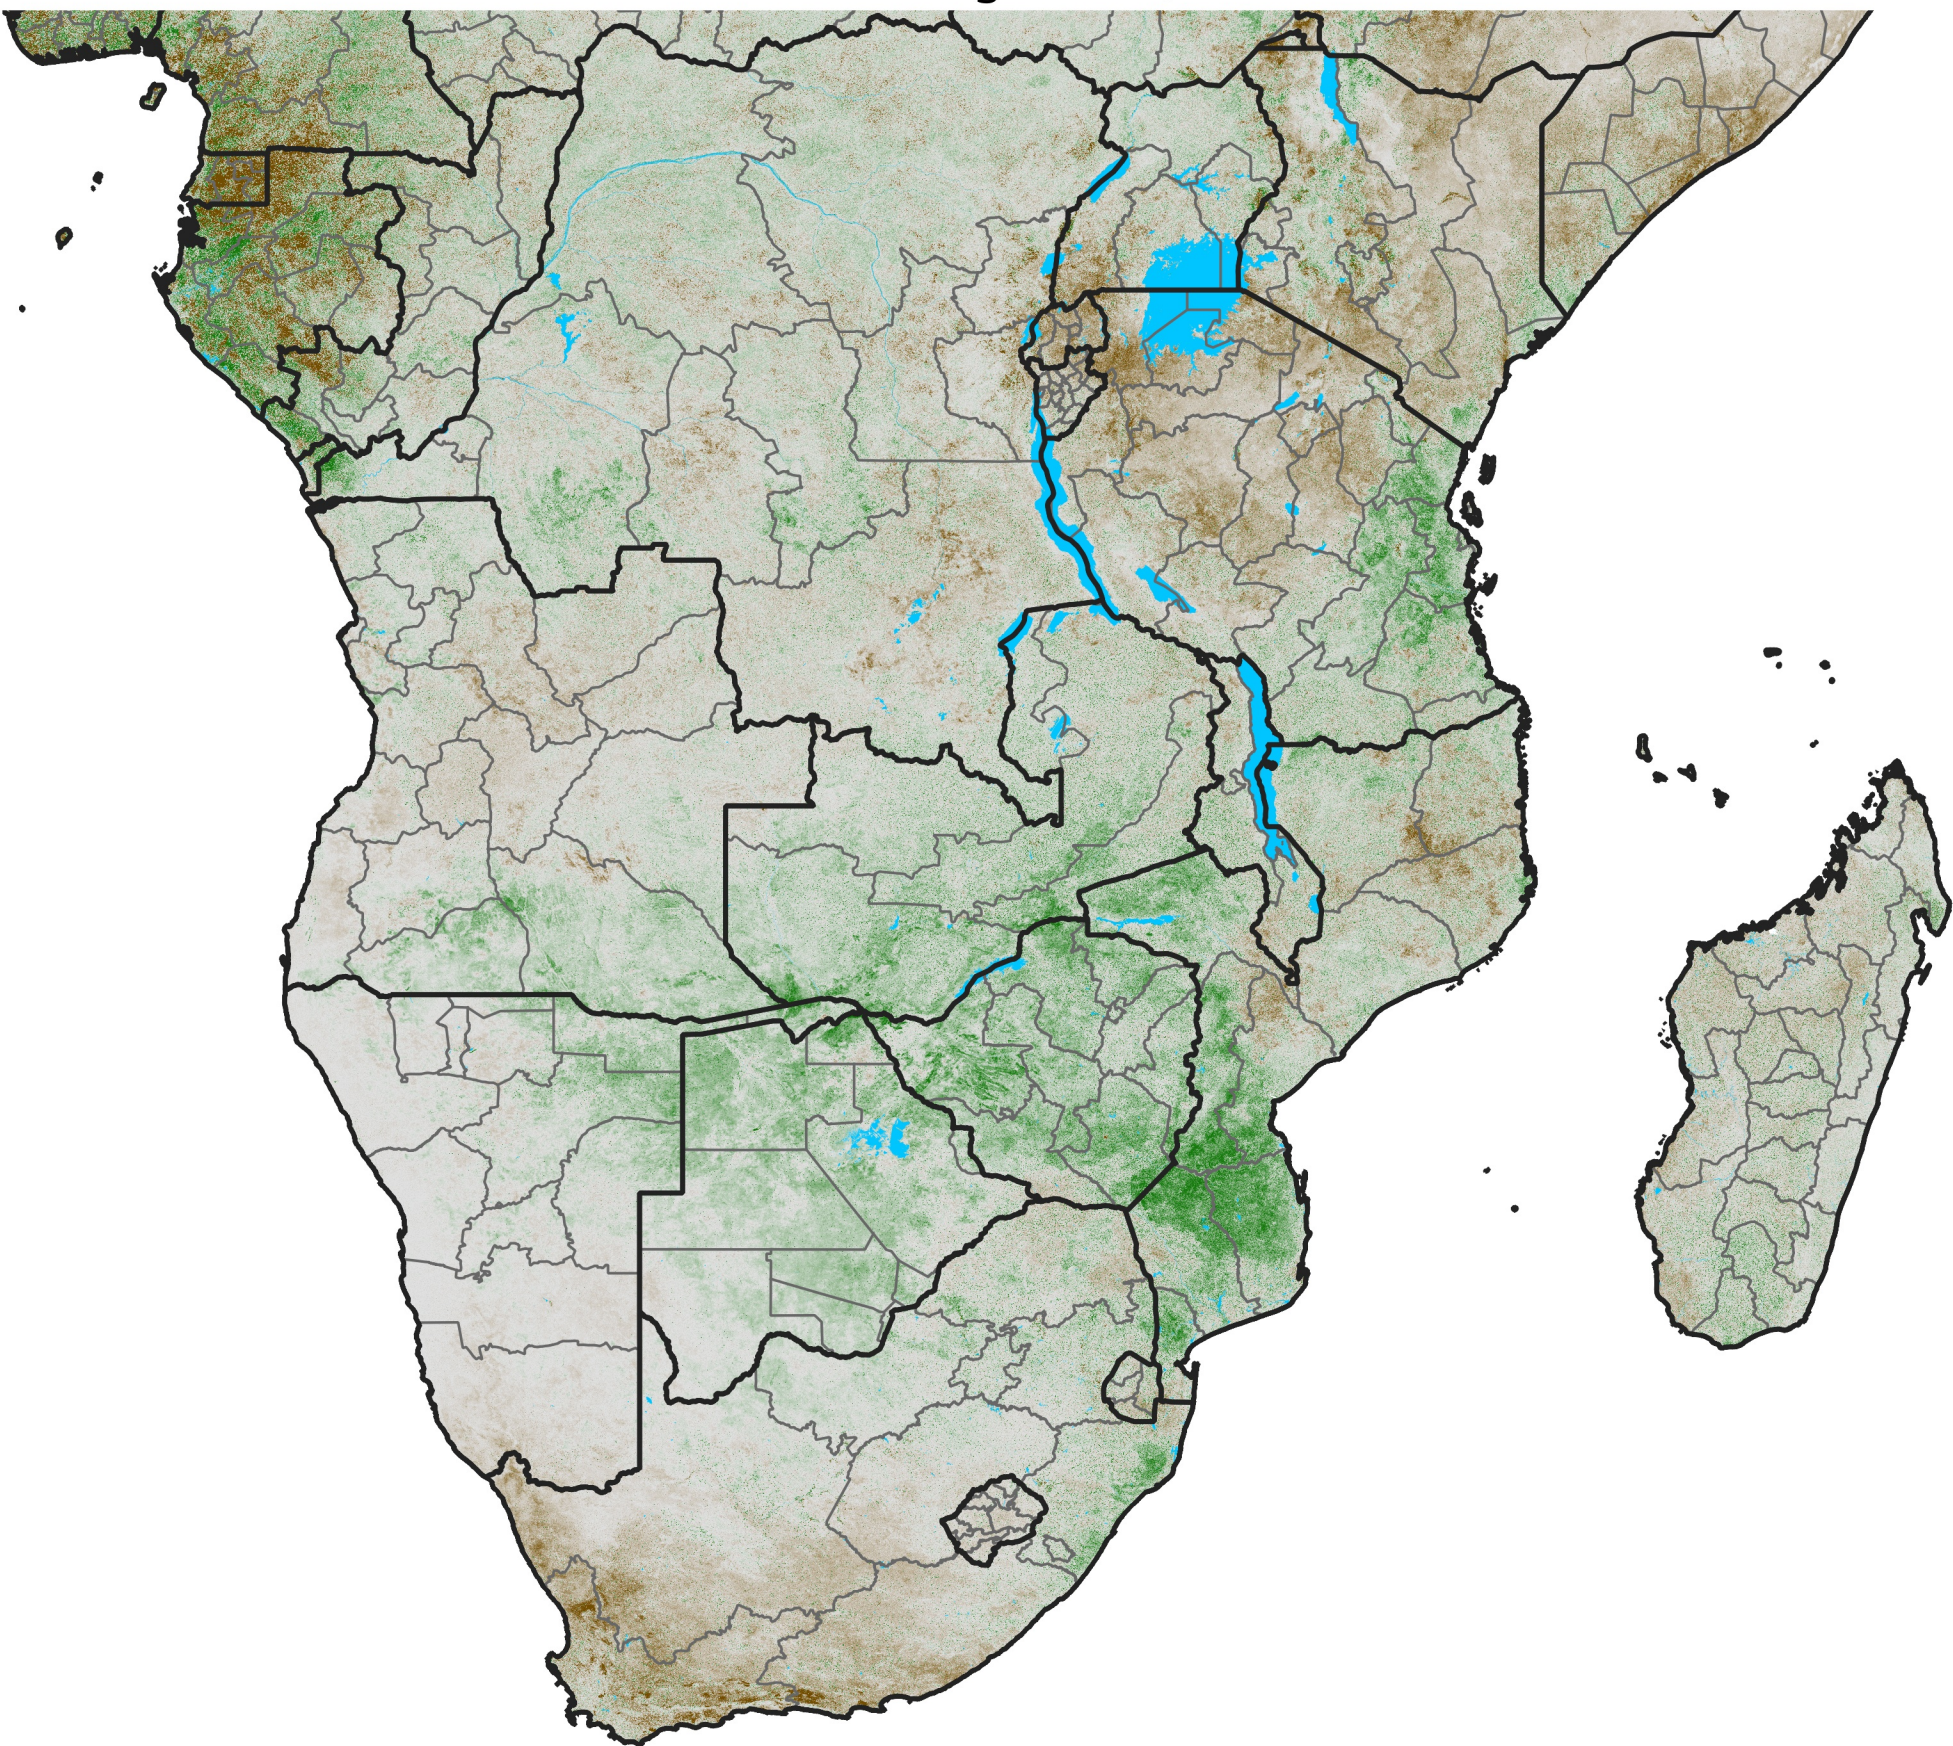

Southern Africa

NDVI Anomaly

2017 minus Mean (2012 - 2021)

Period 45 / Aug 06 - 15, 2017

NDVI Anomaly

< -0.3 -0.2 -0.1 -0.05 0.05 0.1 0.2 >0.3

Negative

No Difference