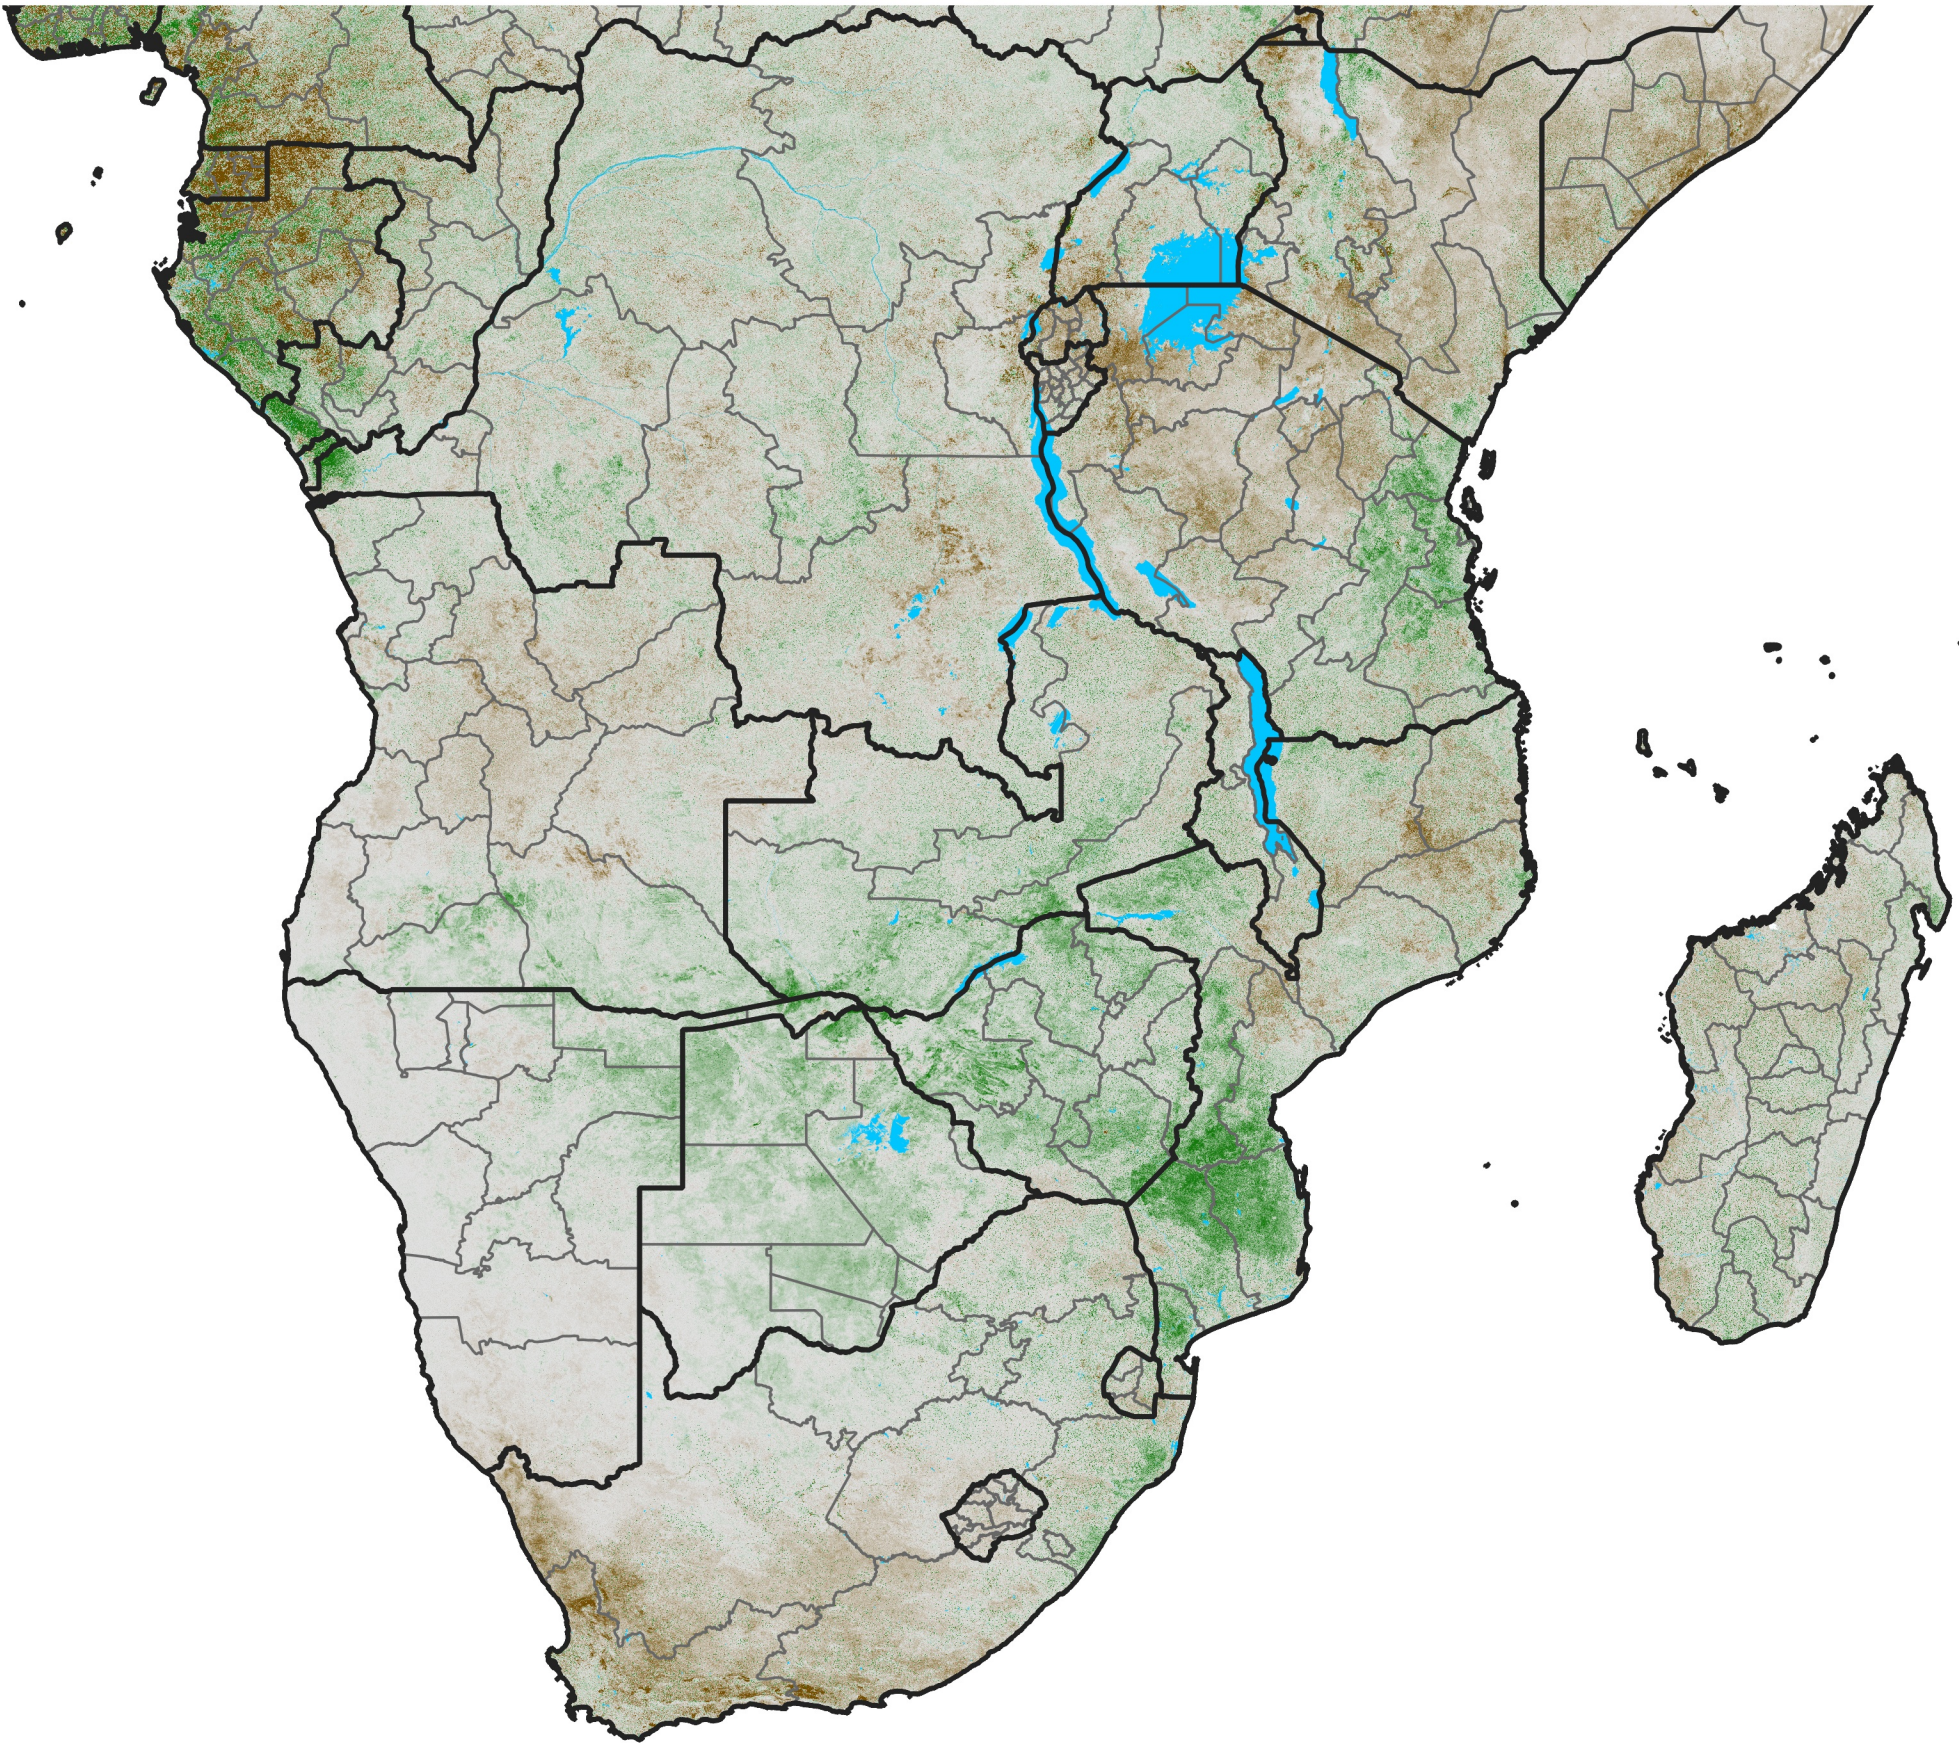

# Southern Africa

## NDVI Anomaly

2017 minus Mean (2012 - 2021)

Period 47 / Aug 16 - 25, 2017

### NDVI Anomaly

< -0.3   -0.2   -0.1   -0.05   0.05   0.1   0.2   >0.3

Negative

No Difference

Positive